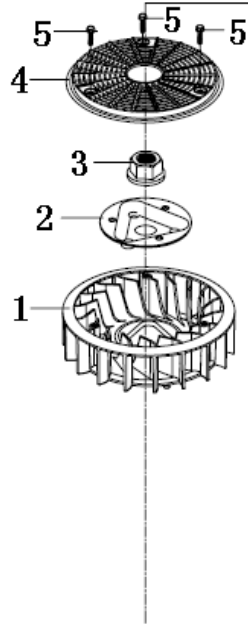

## ILLUSTRATED PARTS LIST

LC1P88F-1

LC1P90F-1

LC1P92F-1

**Gear Box Assy**

No.	Part No.	Description	Reqd. QTY		
			1P88F-1	1P90F-1	1P92F-1
1	LON380600116-T110	Pin,Dowel	2	2	2
2	LON120150164-T372	Gasket,Cylinder	1	1	—
	LON120150146-T380	Gasket,Cylinder	—	—	1
3	LON380180088-T370	Bolt,Stud	2	2	2
4	LON120080436-T381	Head Comp.,Cylinder	1	1	1
5	LON270960028-0001	Spark Plug RC12YC	1	1	1
6	LON380140335-T370	Bolt,Cylinder Head	4	4	4
7	LON120250028-T381	Packing,Head Cover	1	1	1
8	LON120220032-T381	Cover Comp.,Head,Left	1	1	1
9	LON380020070-T370	Bolt,Hexagonal 6×16.5-8×3.5	4	4	4

**Governor**

No.	Part No.	Description	Reqd. QTY		
			1P88F-1	1P90F-1	1P92F-1
1	LON380140013-0005	Bolt M6×16	1	1	1
2	LON171680036-T370	Control assy	1	1	1
3	LON380140209-0001	Bolt,Flange M6×14	2	2	2
4	LON171600020-T370	Spring,Governor	1	1	1
5	LON380370066-0001	Nut,Flange M6	1	1	1
6	LON171620013-T370	Arm,Governor	1	1	1
7	LON380250002-T040	Bolt,Governor Arm	1	1	1
8	LON171590013-T370	Rod,Governor	1	1	1
9	LON171490002-T370	Rod,Choke	1	1	1
10	LON380020071-T370	Bolt,Hexagonal	1	1	1
11	LON171480013-T370	Stay Comp.,Choke	1	1	1
12	LON171650003-T370	Rod,Throttle	1	1	1

Valve

No.	Part No.	Description	Reqd. QTY		
			1P88F-1	1P90F-1	1P92F-1
1	LON140020055-T370	Camshaft	1	1	1
2	LON500550039-T381	Valve Assy.	1	1	1
3	LON140360010-T110	Seat, Valve Spring	2	2	2
4	LON140400012-T110	Seal, Valve Stem	2	2	2
5	LON140340025-T11D	Spring, Valve	2	2	2
6	LON140380021-T11D	Retainer, Ex. Valve Spring	2	2	2
7	LON140390015-T11D	Valve Keeper	4	4	4
8	LON140450041-T381	Valve Rocker Assy	2	2	2
9	LON140710011-T381	Plate, Assy	1	1	1
10	LON140670030-T370	Rod Push	2	2	2
11	LON140690004-T110	Lifter, Valve	2	2	2