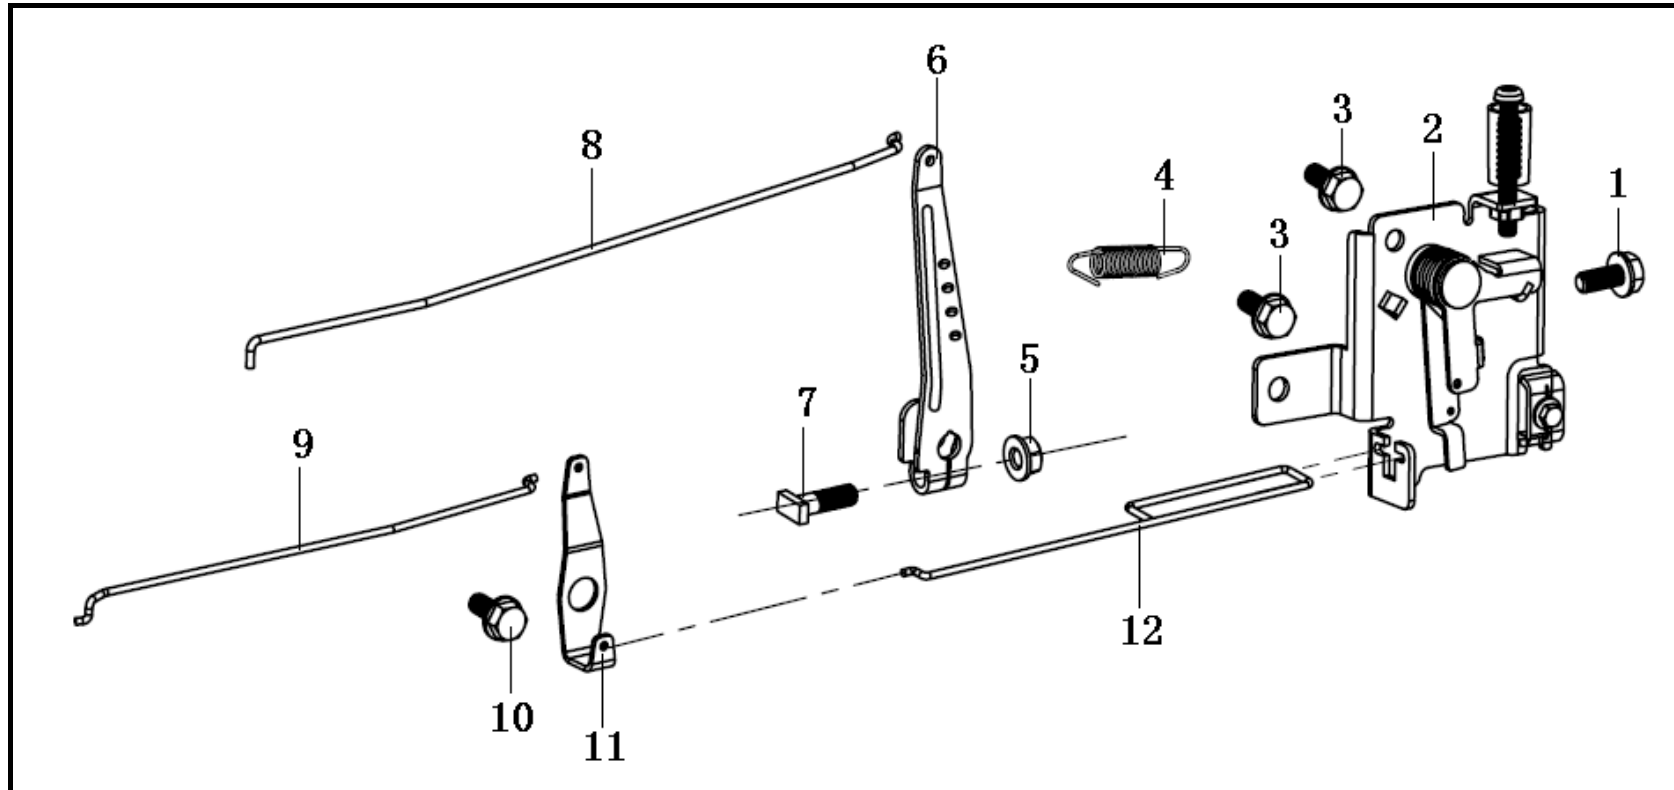

### Blower Housing

No.	Part No.	Description	Reqd. QTY		
			1P88F-1	1P90F-1	1P92F-1
1	LON160180024-T381	Fan,Cooling	1	1	1
2	LON193590013-T370	Pulley,Starter	1	1	1
3	LON380370050-T110	Nut,Special	1	1	1
4	LON160850002-T381	Fan,Cover	1	1	1
5	LON380140049-0003	Bolt,Flange M5×16	3	3	3
6	LON380020087-T390	Bolt,Hexagonal	1	1	1
7	LON160190050-T381	Shroud Comp	1	1	1
8	LON380140067-0003	Bolt,Flange,M6×12	1	1	1
9	LON380020070-T370	Bolt,Hexagonal	3	3	3
10	LON160210046-T381	Cover Comp.,Fan	1	1	1
11	LON160840002-T381	Retaining Ring,Housing	1	1	1
12	LON195360009-T381	Case,Starter Outer	1	1	1

**Governor**

No.	Part No.	Description	Reqd. QTY		
			1P88F-1	1P90F-1	1P92F-1
1	LON380140013-0005	Bolt M6×16	1	1	1
2	LON171680036-T370	Control assy	1	1	1
3	LON380140209-0001	Bolt,Flange M6×14	2	2	2
4	LON171600020-T370	Spring,Governor	1	1	1
5	LON380370066-0001	Nut,Flange M6	1	1	1
6	LON171620013-T370	Arm,Governor	1	1	1
7	LON380250002-T040	Bolt,Governor Arm	1	1	1
8	LON171590013-T370	Rod,Governor	1	1	1
9	LON171490002-T370	Rod,Choke	1	1	1
10	LON380020071-T370	Bolt,Hexagonal	1	1	1
11	LON171480013-T370	Stay Comp.,Choke	1	1	1
12	LON171650003-T370	Rod,Throttle	1	1	1

Valve

No.	Part No.	Description	Reqd. QTY		
			1P88F-1	1P90F-1	1P92F-1
1	LON140020055-T370	Camshaft	1	1	1
2	LON500550039-T381	Valve Assy.	1	1	1
3	LON140360010-T110	Seat, Valve Spring	2	2	2
4	LON140400012-T110	Seal, Valve Stem	2	2	2
5	LON140340025-T11D	Spring, Valve	2	2	2
6	LON140380021-T11D	Retainer, Ex. Valve Spring	2	2	2
7	LON140390015-T11D	Valve Keeper	4	4	4
8	LON140450041-T381	Valve Rocker Assy	2	2	2
9	LON140710011-T381	Plate, Assy	1	1	1
10	LON140670030-T370	Rod Push	2	2	2
11	LON140690004-T110	Lifter, Valve	2	2	2