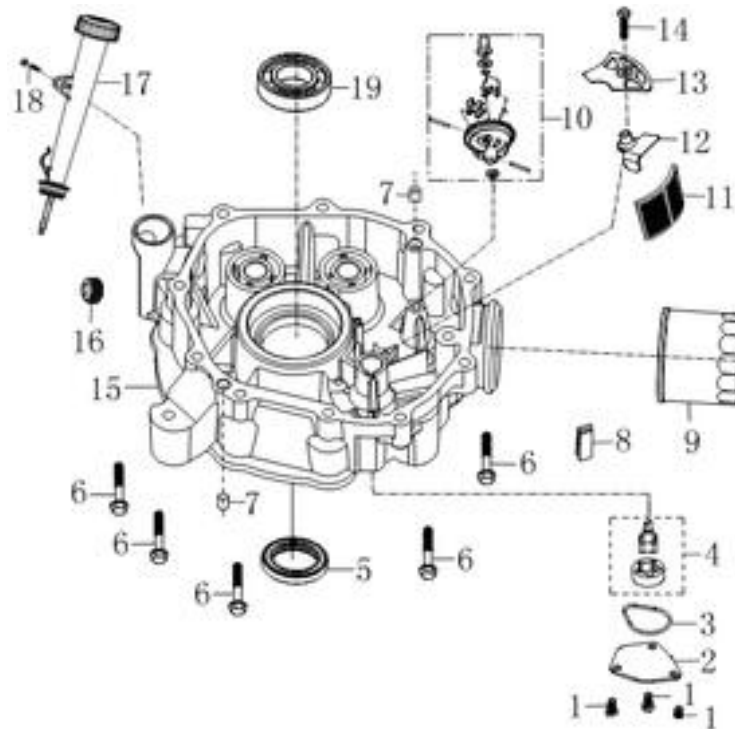

Crankcase Cover

No.	Part No.	Description	Reqd. QTY		
			1P88F-1	1P90F-1	1P92F-1
1	LON380140013-0005	Bolt,Flange M6×16	3	3	3
2	LON150040019-T370	Oil Pump Cover	1	1	1
3	LON380840467-T370	Seal Ring,Oil Pump	1	1	1
4	LON150010073-T381	Pump,Oil	1	1	1
5	LON380650337-T110	Oil Seal,φ 35×φ 52×7	1	1	1
6	LON380140447-T370	Bolt,Flange M8×40	10	10	10
7	LON380600123-T370	Pin,Dowel φ 10×12	2	2	2
8	LON150570003-T370	Rubber,oil deflector	1	1	1
9	LON150350023-T390	OIL FILTER ASSY	1	1	1
10	LON171750004-T110	Governor Assy	1	1	1
11	LON150290022-T370	Oil Strainer	1	1	1
12	LON120530002-T370	Oil Baffle Plate	1	1	1
13	LON150340013-T381	Cover,Oil Strainer	1	1	1
14	LON380140103-0004	Bolt,Flange F6×25	1	1	1
15	LON110820103-T381	Case Cover	1	1	1
15	LON110820104-T381	Case Cover	1	1	1
16	LON110260026-T370	Drain Bolt 3/8-18 Nptf	1	1	1
17	LON110690048-T381	Cap Assy	1	1	1
	LON110690047-T381	Cap Assy	1	1	1
18	LON380140100-0003	Bolt,Flange M6×35	1	1	1
19	LON380630141-0002	Bearing, Radial Ball	1	1	1