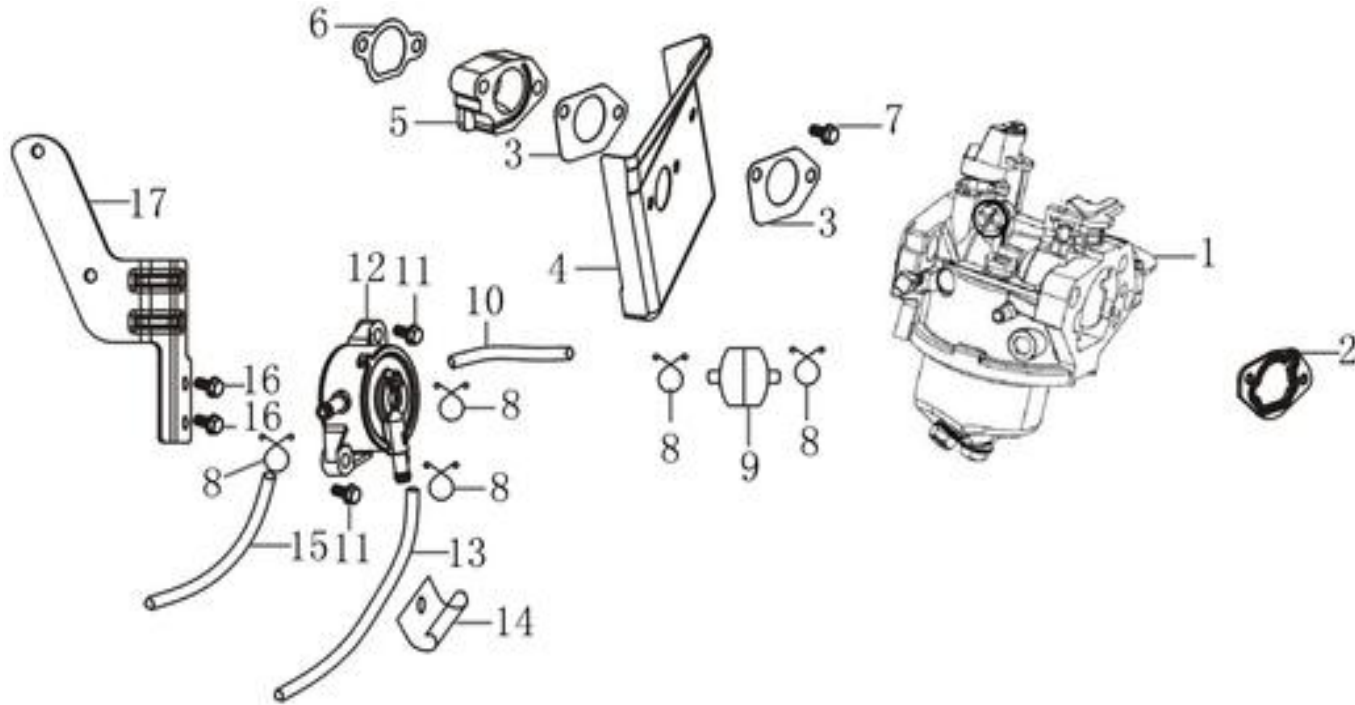

Flywheel

No.	Part No.	Description	Reqd. QTY		
			1P88F-1	1P90F-1	1P92F-1
1	LON270880145-T381	Rectifier	1	1	1
2	LON380140067-0003	Bolt,Flange M6×12	2	2	2
3	LON271280021-T381	Output Wire,Rectifier	1	1	1
4	LON270190012-T381	Coil Assy,Charge	1	1	1
5	LON380140054-0003	Bolt,Flange M6×30	4	4	4
6	LON270020229-T370	Flywheel Comp	1	1	1
7	LON380140103-0004	Bolt,Flange M6×25	2	2	2
8	LON270920251-T370	Coil Assy,Ignition	1	1	1
9	LON380930027-T560	location cable clip	1	1	1

**Governor**

No.	Part No.	Description	Reqd. QTY		
			1P88F-1	1P90F-1	1P92F-1
1	LON380140013-0005	Bolt M6×16	1	1	1
2	LON171680036-T370	Control assy	1	1	1
3	LON380140209-0001	Bolt,Flange M6×14	2	2	2
4	LON171600020-T370	Spring,Governor	1	1	1
5	LON380370066-0001	Nut,Flange M6	1	1	1
6	LON171620013-T370	Arm,Governor	1	1	1
7	LON380250002-T040	Bolt,Governor Arm	1	1	1
8	LON171590013-T370	Rod,Governor	1	1	1
9	LON171490002-T370	Rod,Choke	1	1	1
10	LON380020071-T370	Bolt,Hexagonal	1	1	1
11	LON171480013-T370	Stay Comp.,Choke	1	1	1
12	LON171650003-T370	Rod,Throttle	1	1	1

Valve

No.	Part No.	Description	Reqd. QTY		
			1P88F-1	1P90F-1	1P92F-1
1	LON140020055-T370	Camshaft	1	1	1
2	LON500550039-T381	Valve Assy.	1	1	1
3	LON140360010-T110	Seat, Valve Spring	2	2	2
4	LON140400012-T110	Seal, Valve Stem	2	2	2
5	LON140340025-T11D	Spring, Valve	2	2	2
6	LON140380021-T11D	Retainer, Ex. Valve Spring	2	2	2
7	LON140390015-T11D	Valve Keeper	4	4	4
8	LON140450041-T381	Valve Rocker Assy	2	2	2
9	LON140710011-T381	Plate, Assy	1	1	1
10	LON140670030-T370	Rod Push	2	2	2
11	LON140690004-T110	Lifter, Valve	2	2	2