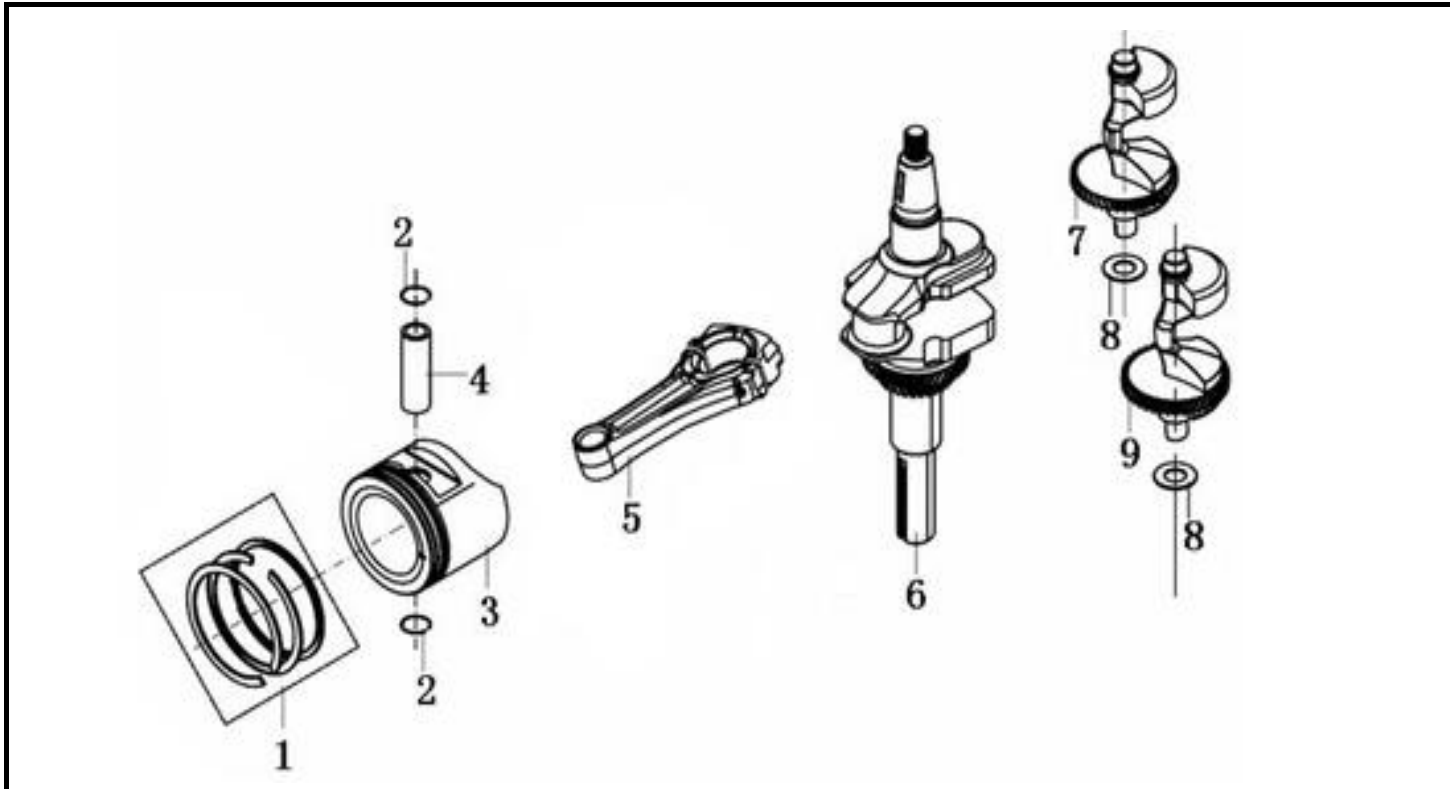

**Governor**

No.	Part No.	Description	Reqd. QTY		
			1P88F-1	1P90F-1	1P92F-1
1	LON380140013-0005	Bolt M6×16	1	1	1
2	LON171680036-T370	Control assy	1	1	1
3	LON380140209-0001	Bolt,Flange M6×14	2	2	2
4	LON171600020-T370	Spring,Governor	1	1	1
5	LON380370066-0001	Nut,Flange M6	1	1	1
6	LON171620013-T370	Arm,Governor	1	1	1
7	LON380250002-T040	Bolt,Governor Arm	1	1	1
8	LON171590013-T370	Rod,Governor	1	1	1
9	LON171490002-T370	Rod,Choke	1	1	1
10	LON380020071-T370	Bolt,Hexagonal	1	1	1
11	LON171480013-T370	Stay Comp.,Choke	1	1	1
12	LON171650003-T370	Rod,Throttle	1	1	1

Valve

No.	Part No.	Description	Reqd. QTY		
			1P88F-1	1P90F-1	1P92F-1
1	LON140020055-T370	Camshaft	1	1	1
2	LON500550039-T381	Valve Assy.	1	1	1
3	LON140360010-T110	Seat, Valve Spring	2	2	2
4	LON140400012-T110	Seal, Valve Stem	2	2	2
5	LON140340025-T11D	Spring, Valve	2	2	2
6	LON140380021-T11D	Retainer, Ex. Valve Spring	2	2	2
7	LON140390015-T11D	Valve Keeper	4	4	4
8	LON140450041-T381	Valve Rocker Assy	2	2	2
9	LON140710011-T381	Plate, Assy	1	1	1
10	LON140670030-T370	Rod Push	2	2	2
11	LON140690004-T110	Lifter, Valve	2	2	2