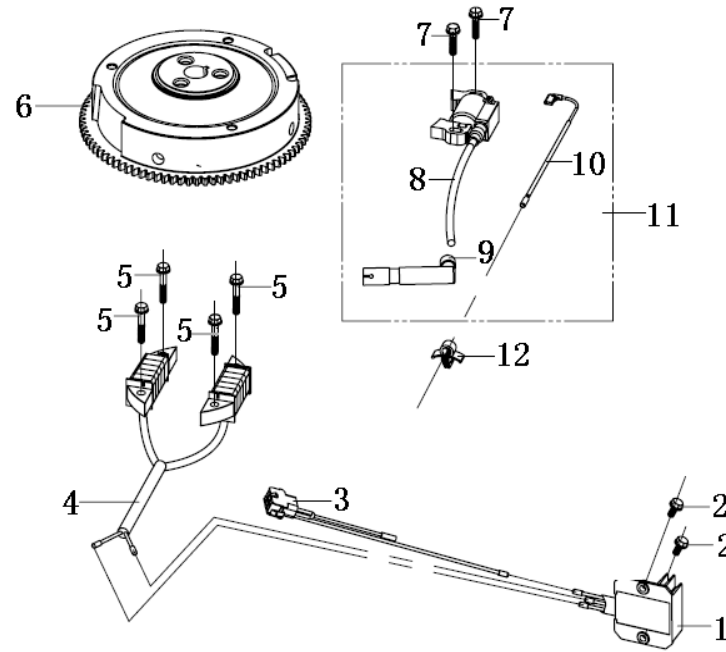

Flywheel

No.	Part No.	Description	Reqd. QTY		
			1P88F-1	1P90F-1	1P92F-1
1	LON270880145-T381	Rectifier	1	1	1
2	LON380140067-0003	Bolt,Flange M6×12	2	2	2
3	LON271280021-T381	Output Wire,Rectifier	1	1	1
4	LON270190012-T381	Coil Assy,Charge	1	1	1
5	LON380140054-0003	Bolt,Flange M6×30	4	4	4
6	LON270020229-T370	Flywheel Comp	1	1	1
7	LON380140103-0004	Bolt,Flange M6×25	2	2	2
8	LON270920251-T370	Coil Assy,Ignition	1	1	1
9	LON380930027-T560	location cable clip	1	1	1