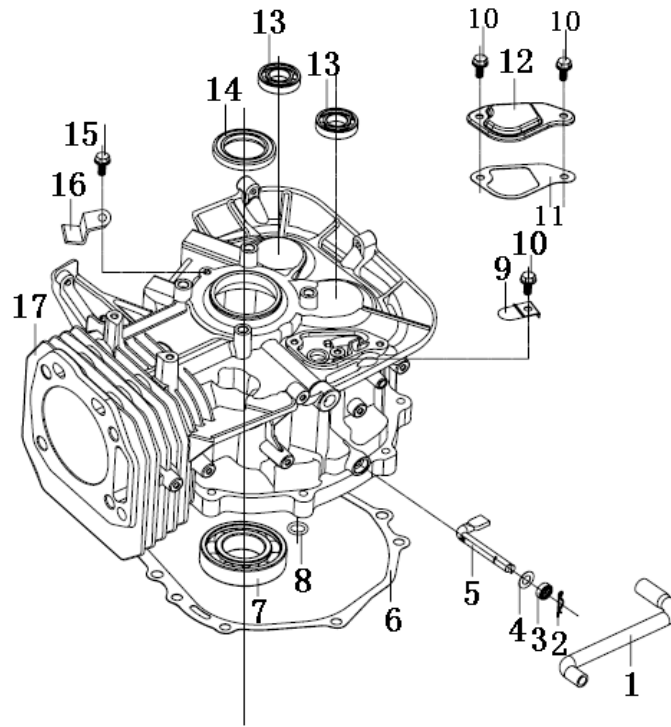

Crankcase

No.	Part No.	Description	Reqd. QTY		
			1P88F-1	1P90F-1	1P92F-1
1	LON380740462-T370	Tube,Breather	1	1	1
2	LON381350004-T040	Pin,Lock	1	1	1
3	LON380650339-T110	Oil Seal	1	1	1
4	LON380450559-T370	Washer	1	1	1
5	LON171630020-T381	Shaft,Governor Arm	1	1	1
6	LON110830037-T381	Packing,Case Cover	1	1	1
7	LON380630141-0002	Eddp Groove Ball Beaeing	1	1	1
8	LON380840443-T370	O-Ring 11.7×2.5	1	1	1
9	LON140250006-T370	Reed Valve	1	1	1
10	LON380140067-0003	Bolt,Flange M6×12	3	3	3
11	LON110850004-T370	Packing,Breather Chamber	1	1	1
12	LON110840005-T370	Cap,Breather Chamber	1	1	1
13	LON380630026-0001	Eddp Groove Ball Beaeing	2	2	2
14	LON380650337-T110	Oil Seal,φ 35×φ 52×7	1	1	1
15	LON380140209-0001	Bolt,Flange M6×14	1	1	1
16	LON110480024-T381	Valve,Breather Chamber	1	1	1
17	LON110810165-T361	Crank Case Comp	1	—	—
	LON110810154-T372	Crank Case Comp	—	1	—
	LON110810167-T381	Crank Case Comp	—	—	1