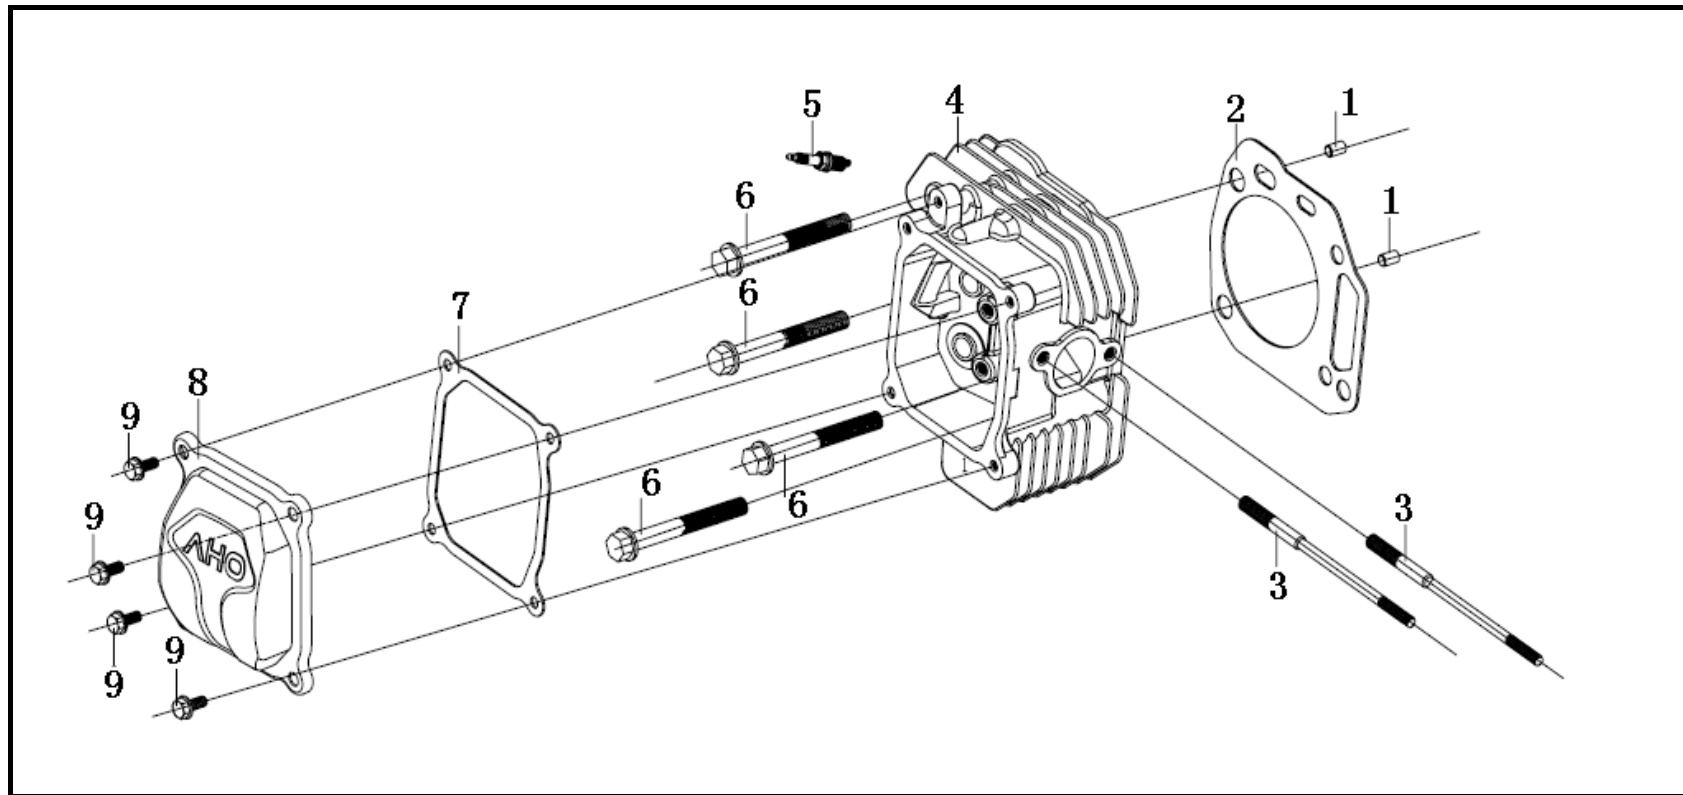

## ILLUSTRATED PARTS LIST

LC1P88F-1

LC1P90F-1

LC1P92F-1

**Gear Box Assy**

No.	Part No.	Description	Reqd. QTY		
			1P88F-1	1P90F-1	1P92F-1
1	LON380600116-T110	Pin,Dowel	2	2	2
2	LON120150164-T372	Gasket,Cylinder	1	1	—
	LON120150146-T380	Gasket,Cylinder	—	—	1
3	LON380180088-T370	Bolt,Stud	2	2	2
4	LON120080436-T381	Head Comp.,Cylinder	1	1	1
5	LON270960028-0001	Spark Plug RC12YC	1	1	1
6	LON380140335-T370	Bolt,Cylinder Head	4	4	4
7	LON120250028-T381	Packing,Head Cover	1	1	1
8	LON120220032-T381	Cover Comp.,Head,Left	1	1	1
9	LON380020070-T370	Bolt,Hexagonal 6×16.5-8×3.5	4	4	4

**Governor**

No.	Part No.	Description	Reqd. QTY		
			1P88F-1	1P90F-1	1P92F-1
1	LON380140013-0005	Bolt M6×16	1	1	1
2	LON171680036-T370	Control assy	1	1	1
3	LON380140209-0001	Bolt,Flange M6×14	2	2	2
4	LON171600020-T370	Spring,Governor	1	1	1
5	LON380370066-0001	Nut,Flange M6	1	1	1
6	LON171620013-T370	Arm,Governor	1	1	1
7	LON380250002-T040	Bolt,Governor Arm	1	1	1
8	LON171590013-T370	Rod,Governor	1	1	1
9	LON171490002-T370	Rod,Choke	1	1	1
10	LON380020071-T370	Bolt,Hexagonal	1	1	1
11	LON171480013-T370	Stay Comp.,Choke	1	1	1
12	LON171650003-T370	Rod,Throttle	1	1	1

Valve

No.	Part No.	Description	Reqd. QTY		
			1P88F-1	1P90F-1	1P92F-1
1	LON140020055-T370	Camshaft	1	1	1
2	LON500550039-T381	Valve Assy.	1	1	1
3	LON140360010-T110	Seat, Valve Spring	2	2	2
4	LON140400012-T110	Seal, Valve Stem	2	2	2
5	LON140340025-T11D	Spring, Valve	2	2	2
6	LON140380021-T11D	Retainer, Ex. Valve Spring	2	2	2
7	LON140390015-T11D	Valve Keeper	4	4	4
8	LON140450041-T381	Valve Rocker Assy	2	2	2
9	LON140710011-T381	Plate, Assy	1	1	1
10	LON140670030-T370	Rod Push	2	2	2
11	LON140690004-T110	Lifter, Valve	2	2	2