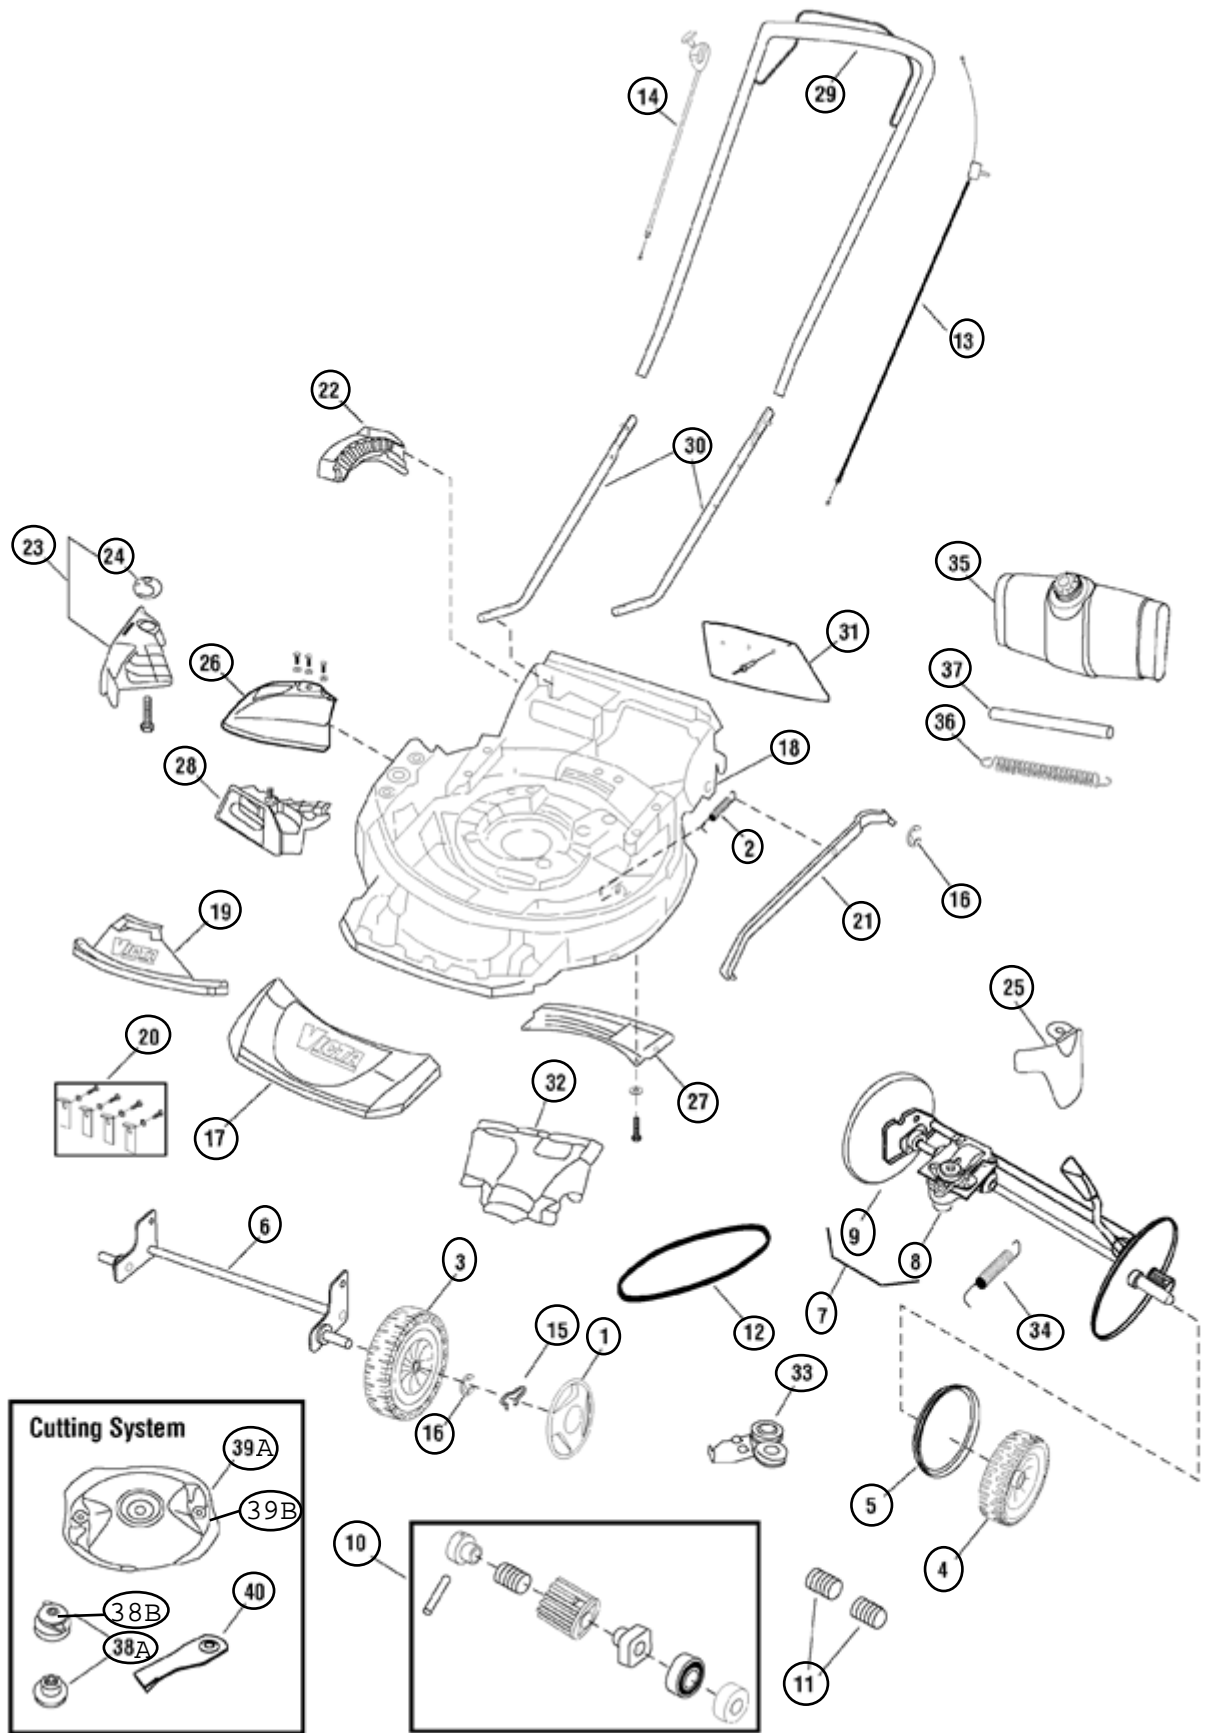

Click on number for pricing

Click on part number for pricing

Ref #	Part #	Description	Notes
1	CH86112A	HUPCAP	
2	CH85943A	SPRING, Conlink	
3	CH86334A	WHEEL ASSEMBLY, Pro Series	
4	CH86333A	WHEEL ASSEMBLY, Self Propelled, Pro Series 8"	
5	CH82847A	SEAL, Wheel	
6	CH86881AW	AXLE, Front	
7	CH86937AW	REAR AXLE ASSEMBLY	(Includes Ref. Nos. 8 & 9)
8	CH86814A	GEARBOX & DRIVE SHAFT ASSEMBLY	
9	CH86938AW	AXLE, Rear	
10	CH86816S	OVER RUN CLUTCH AND GEAR ASSEMBLY	(Includes Ref. No. 11)
11	CH86823S	OVER RUN SPRING KIT	
12	CH85666A	BELT, Drive	
13	CH86712A	CABLE, Drive Clutch	
14	CH86710A	CABLE, Variable Speed	
15	CH86298P	WIRE CLIP	
16	CH80159B	CIRCLIP	
17	CH86939AW	BUMPER	
18	CH86859AW	CHASSIS	
19	CH86897AW	WEAR PLATE PACK	
20	CH82670P	AXLE CLIP PACK	
21	CH86862AW	CONLINK	
22	CH86861AW	SEGMENT	
23	CH86893AW	MULCH PLUG PACK	(Includes Ref. No. 24)
24	CH86885AW	MULCH PLUG KNOB	
25	CH86891AW	GEARBOX CURTAIN	
26	CH86895AW	CHUTE PACK	
27	CH86899AW	SKID PLATE PACK	
28	CH86894AW	MULCHING PLUG	(Includes Screw)
29	CH87051AW	HANDLE, Upper, 560 S/P	
30	CH87047GW	HANDLE, Lower, 560	
31	CH86870AW	FLAP, Rear	
32	CH86898AW	BELT COVER PACK	(Includes Screws)
33	CH86896AW	TENSIONER MOUNT PACK 560	
34	CH86890AW	SPRING, Gearbox	
35	EN71180A	FUEL TANK & CAP ASSEMBLY	
36	EN72015A	SPRING, Spring Retaining	
37	CH84306A	SLEEVE	
38A	EN73162B	PULLEY, Engine, 2-Stroke, VSD	
38B	EE14475A	PULLEY, Engine, 4-Stroke, VSD	
39A	CA09463G	BLADE DISC, VSD 2-Stroke	
39B	CA09442G	BLADE DISC, VSD 4-Stroke	
40	CA09276S	BLADES	