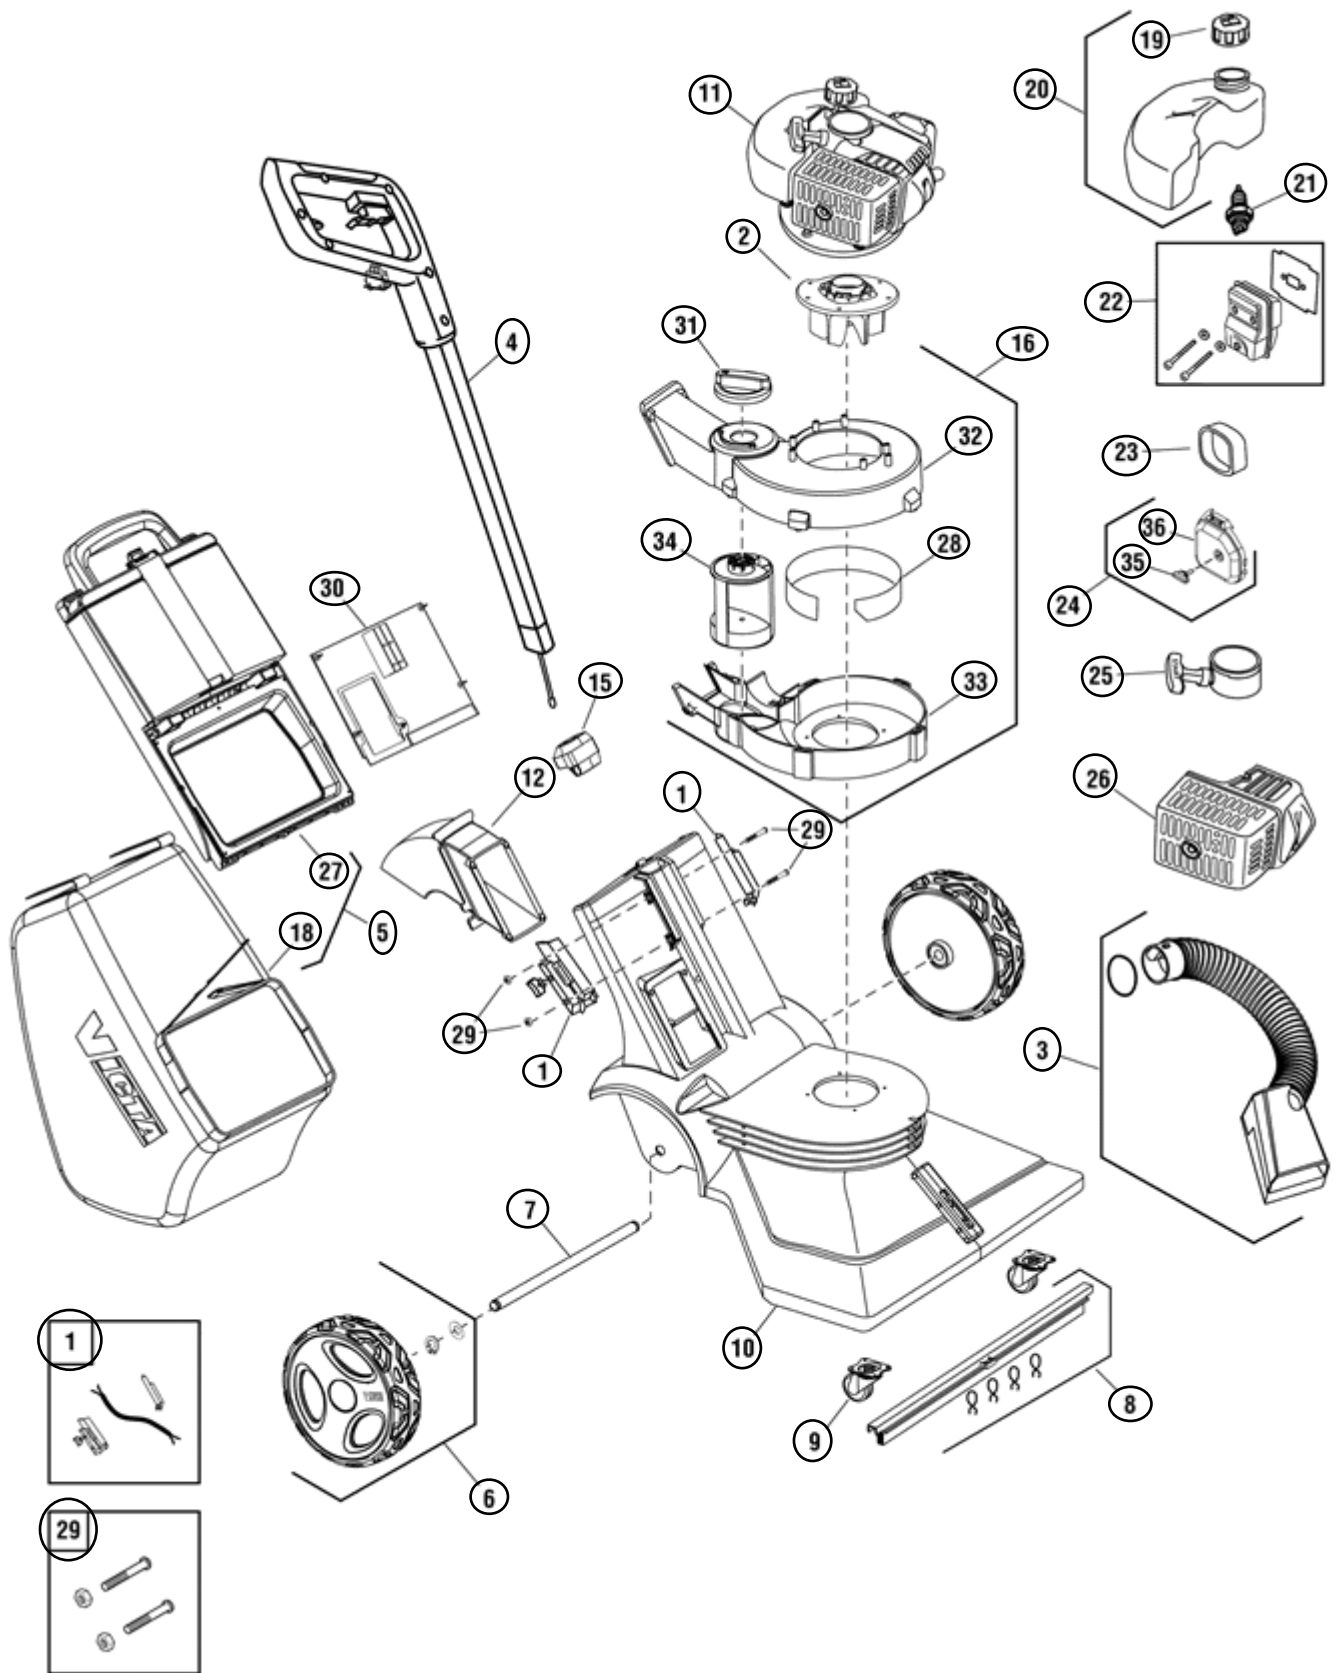

Click on item number for pricing

Click on part number in blue for pricing

Item #	Part #	Description	Qty	Context Note
1	VB00552	SWITCH, Cover Stop	1	(Includes all parts shown in box.)
2	VB00535	IMPELLER ASSEMBLY, With Mounting Plate	1	
3	VB00036	BLOW TUBE ASEMBLY, With O-Ring	1	
4	VB00536	HANDLE & TUBE ASSEMBLY Complete	1	
5	VB00116	BAG & FRAME ASSEMBLY	1	(Includes Ref. Nos. 18 & 27)
6	VB00047	WHEEL, Rear, Complete	2	(Includes all parts shown in box.)
7	VB00051	AXLE, Rear	1	
8	VB00560	ASSEMBLY, Inlet Brush and Clips	1	
9	VB00083	WHEEL ASSEMBLY, Castor, Front	2	(Includes all parts shown in box.)
10	N/A	CHASSIS, Right and Left	1	(Not a serviceable part.)
11	VB00516	ENGINE	1	
12	VB00035	OUTLET, Vacuum	1	
15	VB00100	COLLAR, Bag	1	
16	VB00507	INVOLUTE ASSEMBLY	1	(Includes Ref. Nos. 28, 31, 32, 33 & 34)
18	VB00115	BAG, Catcher	1	
19	VB00558	FUEL CAP ASSEMBLY	1	
20	VB00553	FUEL TANK ASSEMBLY	1	(Includes Ref. No. 19)
21	HA25735S	SPARK PLUG, NGK	1	
22	VB00559	MUFFLER ASSEMBLY	1	
23	VB00556	AIR FILTER	1	
24	VB00555	KIT, Housing, Air Filter	1	(Includes Ref. Nos. 35 & 36)
25	VB00557	STARTER ASSEMBLY	1	
26	VB00554	COWLING ASSEMBLY	1	
27	N/A	FRAME, Catcher	1	(Not a serviceable part. Order Ref. No. 5)
28	N/A	LINER, Involute	1	(Not a serviceable part. Order Ref. No. 16)
29	VB00569	HARDWARE, Screws & Nuts	1	(Includes all parts shown in box.)
30	VB00121	BACK PLATE ASSEMBLY	1	
31	N/A	KNOB, Blow/Vac Valve	1	(Not a serviceable part. Order Ref. No. 16)
32	N/A	PETROL INVOLUTE, Upper	1	(Not a serviceable part. Order Ref. No. 16)
33	N/A	INVOLUTE, Lower	1	(Not a serviceable part. Order Ref. No. 16)
34	N/A	VALVE BODY, Blow/Vac	1	(Not a serviceable part. Order Ref. No. 16)
35	VB00570	KNOB, Screw	1	
36	VB00571	HOUSING, Air Filter	1