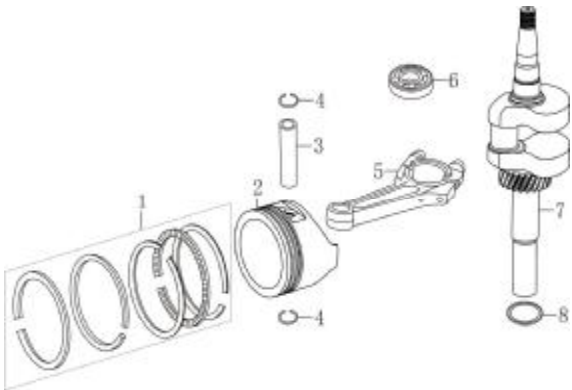

(Crankshaft / Piston / Connecting Rod)