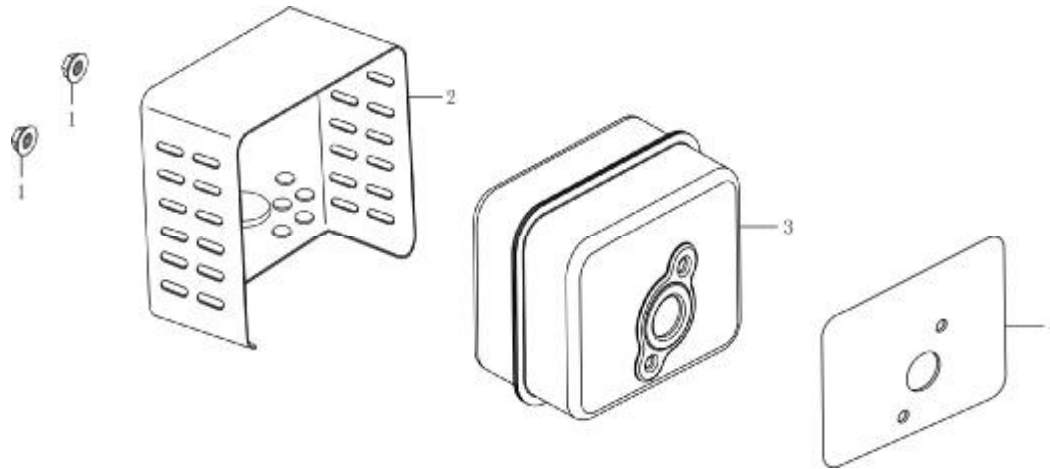

(Muffler)

No.	Part No.	Description	(Reqd. QTY.)			
			sx4000	i4500	i5000	i5500
1	L380370048-0001	NUT, FLANGE M6	2	2	2	2
2	L180960034-0001	PROTECTOR COVER, MUFFLER	1			
	L180960026-0001	PROTECTOR COVER, MUFFLER		1	1	1
3	L180570990-0001	MUFFLER ASSY.	1			
	L180570824-0001	MUFFLER ASSY.		1	1	1
4	L180660047-0001	GASKET, MUFFLER	1			
	L180660034-0001	GASKET, MUFFLER		1	1	1