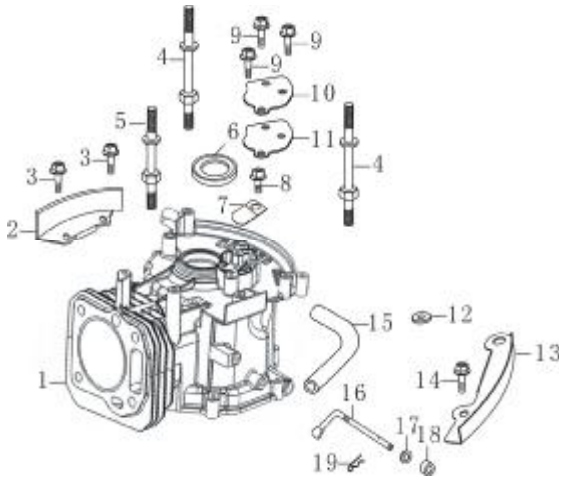

(Example)

(Crankcase)						
No.	Part No.	Description.	(Reqd. QTY.)			
			sx4000	i4500	i5000	i5500
1	L110810053-0001	CRANK CASE COMP.	1	1		

(Cylinder Head)

Page 1

(Crankcase)

Pages 2 & 3

(Crankcase Cover)

Pages 4 & 5

(Crankshaft / Piston / Connecting Rod)

Page 6

(Camshaft)

Page 7

(Starter)

Page 8

(Carburetor)

Pages 9 & 10

(Fuel Tank)

Pages 15 & 16

(Cylinder head)

No.	Part No.	Description	(Reqd. QTY.)			
			sx4000	i4500	i5000	i5500
1	L380140209-0001	BOLT, FLANGE M6*14	4	4	4	4
2	L120230046-0001	COVER COMP. HEAD	1	1	1	1
3	L120250014-0001	PACKING, HEAD COVER	1	1	1	1
4	L270960014-0001	PLUG, SPARK F7RTC	1	1	1	1
5	L380140360-0001	BOLT, CONNECTING, ROD M8*50	4	4	4	4
6	L120080288-0001	HEAD COMP, CYLINDER	1	1	1	1
7	L380180101-0001	BOLT, STUD M6*95	4	4	4	4
8	L120150089-0001	GASKET, CYLINDER	1	1		
	L120150086-0001	GASKET, CYLINDER			1	1
9	L380600117-0001	PIN, DOWEL, 10*14	2	2	2	2

(Camshaft)

No.	Part No.	Description	(Reqd. QTY.)			
			sx4000	i4500	i5000	i5500
1	L140450022-0001	ARM, VALVE ROCKER	2	2	2	2
2	L140380020-0001	RETAINER, VALVE SPRING	2	2	2	2
3	L140340022-0001	SPRING, VALVE	2	2	2	2
4	L140300045-0001	VALVE, IN.	1	1	1	1
5	L140310045-0001	VALVE, EX.	1	1	1	1
6	L140710003-0001	PLATE ASSY	1	1	1	1
7	L140670013-0001	ROD, PUSH	2	2	2	2
8	L140690002-0001	LIFTER	2	2	2	2
9	L140020058-0001	CAMSHAFT ASSY.	1	1	1	1
10	L380450534-0001	WASHER 14.2*20*1	1	1	1	1