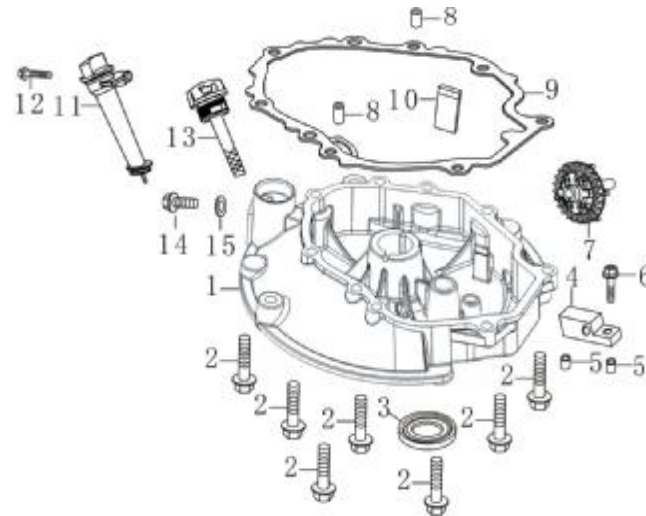

(Crankcase cover)

No.	Part No.	Description	(Reqd. QTY.)			
			sx4000	i4500	i5000	i5500
1	L110820034-0001	CASE COVER	1			
	L110820038-0001	CASE COVER		1	1	1
2	L380140024-0006	BOLT, FLANGE M6*28	7	7	7	7
3	L380650347-0001	OIL SEAL	1	1	1	1
4	L171640003-0001	PLATE, GOVERNOR HOLDER	1	1	1	1
5	L380600121-0001	PIN, DOWEL 8*10	2	2	2	2
6	L380140333-0001	BOLT, FLANGE M6*18	1	1	1	1
7	L171750013-0001	GOVERNOR COMP	1	1	1	1
8	L380600120-0001	PIN, DOWEL 8*14	2	2	2	2
9	L110830025-0001	PACKING, CASE COVER	1	1	1	1
10	L150570002-0001	RUBBER, OIL DEFLECTOR	1	1	1	1
11	L110690016-0001	CAP ASSY		1	1	1
12	L380140100-0003	BOLT, FLANGE M6*35		1	1	1