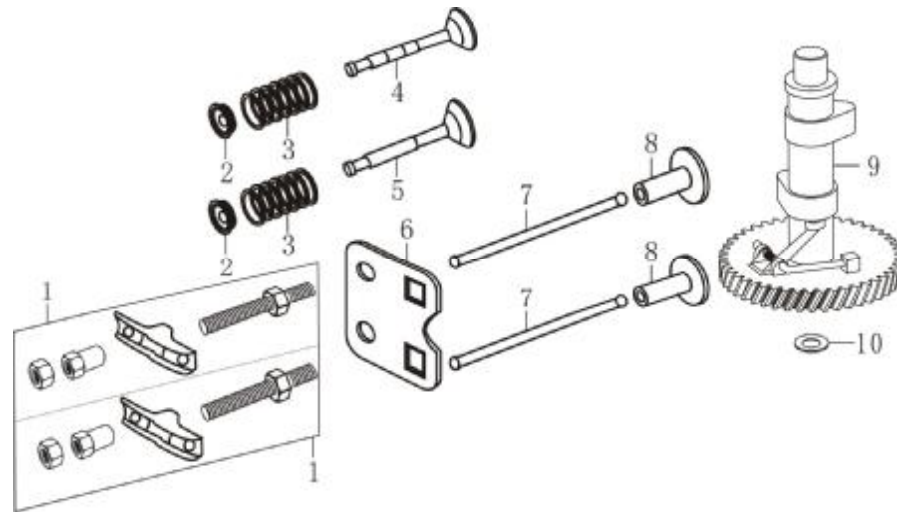

(Camshaft)

No.	Part No.	Description	(Reqd. QTY.)			
			sx4000	i4500	i5000	i5500
1	L140450022-0001	ARM, VALVE ROCKER	2	2	2	2
2	L140380020-0001	RETAINER, VALVE SPRING	2	2	2	2
3	L140340022-0001	SPRING, VALVE	2	2	2	2
4	L140300045-0001	VALVE, IN.	1	1	1	1
5	L140310045-0001	VALVE, EX.	1	1	1	1
6	L140710003-0001	PLATE ASSY	1	1	1	1
7	L140670013-0001	ROD, PUSH	2	2	2	2
8	L140690002-0001	LIFTER	2	2	2	2
9	L140020058-0001	CAMSHAFT ASSY.	1	1	1	1
10	L380450534-0001	WASHER 14.2*20*1	1	1	1	1