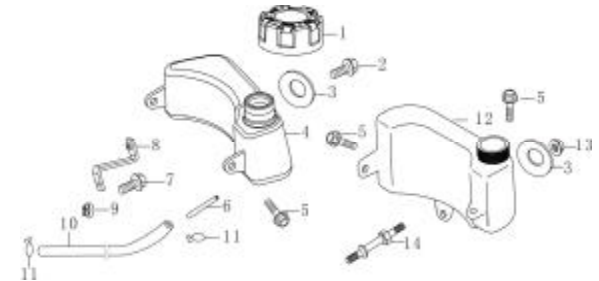

(Fuel Tank)

Pages 15 & 16

(Cylinder head)

No.	Part No.	Description	(Reqd. QTY.)			
			sx4000	i4500	i5000	i5500
1	L380140209-0001	BOLT, FLANGE M6*14	4	4	4	4
2	L120230046-0001	COVER COMP. HEAD	1	1	1	1
3	L120250014-0001	PACKING, HEAD COVER	1	1	1	1
4	L270960014-0001	PLUG, SPARK F7RTC	1	1	1	1
5	L380140360-0001	BOLT, CONNECTING, ROD M8*50	4	4	4	4
6	L120080288-0001	HEAD COMP, CYLINDER	1	1	1	1
7	L380180101-0001	BOLT, STUD M6*95	4	4	4	4
8	L120150089-0001	GASKET, CYLINDER	1	1		
	L120150086-0001	GASKET, CYLINDER			1	1
9	L380600117-0001	PIN, DOWEL, 10*14	2	2	2	2