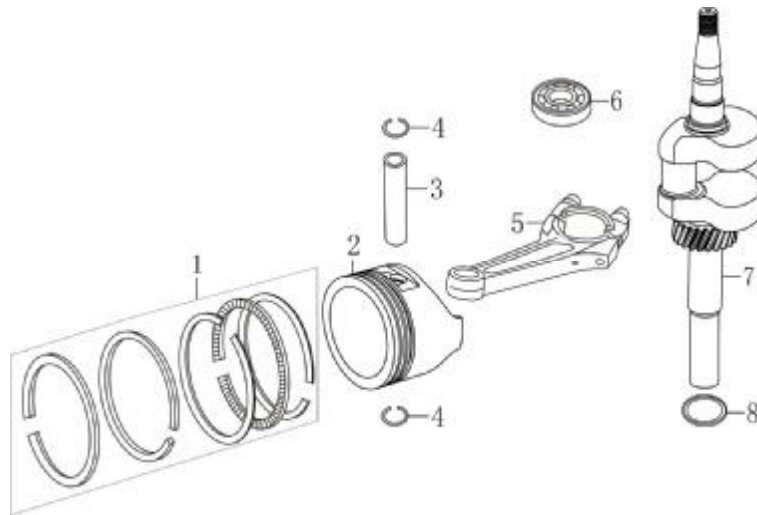

(Crankshaft/Piston/connecting rod)

No.	Part No.	Description	(Reqd. QTY.)			
			sx4000	i4500	i5000	i5500
1	L130070098-0001	RING SET	1	1		
	L130070085-0001	RING SET			1	1
2	L130030106-0001	PISTON	1	1		
	L130030092-0001	PISTON			1	1
3	L130060030-0001	PIN. PISTON	1	1	1	1
4	L380560055-0001	CLIP, PISTON PIN	2	2	2	2
5	L130150051-0001	ROD ASSY., CONNECTING	1	1	1	1
6	L380630137-0002	EDDP GROOVE BALL BEARING 6205	1	1	1	1
7	L130290160-0001	CRANKSHAFT COMP	1			
	L130290109-0001	CRANKSHAFT COMP		1	1	1
8	L380450518-0001	WASHER 25.4*34*1	1	1	1	1