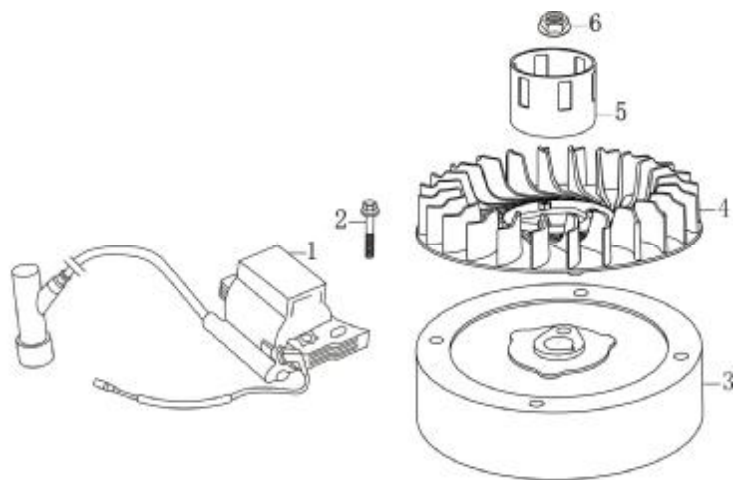

(Flywheel/Ignition Comp)

No.	Part No.	Description	(Reqd. QTY.)			
			sx4000	i4500	i5000	i5500
1	L270920177-0001	COIL ASSY, IGNITION	1	1	1	1
2	L380140086-0002	BOLT, FLANGE M6*22	1	1	1	1
3	L270020117-0001	FLYWHEEL COMP	1			
	L270020096-0001	FLYWHEEL COMP		1	1	1
4	L160180015-0001	FAN, COOLING	1	1	1	1
5	L193590005-0001	PULLEY, STARTER	1	1	1	1
6	L380370051-0001	NUT, SPECIAL	1	1	1	1