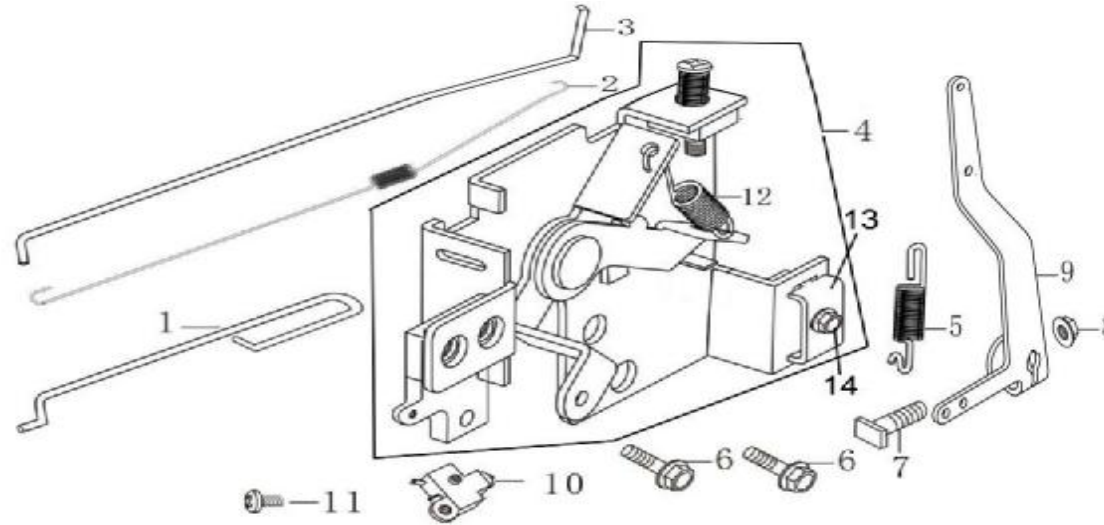

(Control)

No.	Part Number	Description	(Reqd. QTY.)			
			sx4000	i4500	i5000	i5500
1	L171650004-0001	ROD, THROTTLE	1	1	1	1
2	L171610003-0001	SPRING, THROTTLE RETURN	1	1	1	1
3	L171590018-0001	ROD, GOVERNOR	1	1	1	1
4	L171680039-0001	LIFTER , VALVE	1	1	1	1
5	L171600018-0001	SPRING, GOVERNOR	1	1	1	1
6	L380140067-0003	Bolt, Flange M6*12	2	2	2	2
7	L380250002-0001	BOLT, GOVERNOR ARM	1	1	1	1
8	L380370048-0001	Nut, Flange M6	1	1	1	1
9	L171620015-0001	ARM, GOVERNOR	1	1	1	1
10	L271660026-0001	SWITCH ASSY, ENGINE STOP	1	1	1	1
11	L380200008-0005	SCREW , PAN M4*10	1	1	1	1
12	L381150358-0001	SPRING	1	1	1	1
13	L171710003-0001	Throttle Cable Clamp	1	1	1	1
14	L380140053-0002	Bolt, Flange M5*16	1	1	1	1