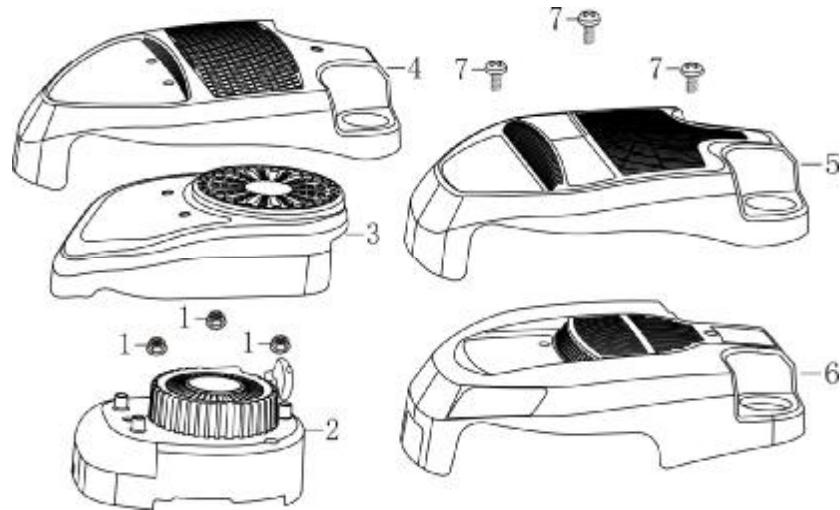

(Starter)

No.	Part No.	Description	(Reqd. QTY.)			
			sx4000	i4500	i5000	i5500
1	L380370066-0001	NUT, FLANGE M6	3	3	3	3
2	L193490094-0001	STARTER SUB ASSY	1	1	1	1
3	L193690005-0001	HOOD, FAN COVER	1			
4	L193690006-0001	HOOD, FAN COVER		1		
5	L193690004-0002	HOOD, FAN COVER			1	
6	L193690007-0001	HOOD, FAN COVER				1
7	L380200008-0005	SCREW , PAN M4*10	3	3	3	3
		Please Note :-- For Fan Cover Labels refer page 17