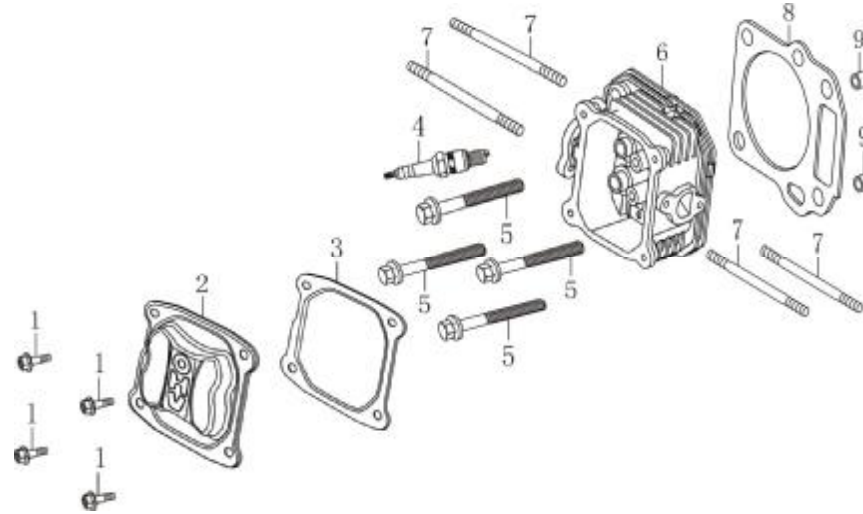

(Fuel Tank)

Pages 15 & 16

(Cylinder head)

No.	Part No.	Description	(Reqd. QTY.)			
			sx4000	i4500	i5000	i5500
1	L380140209-0001	BOLT, FLANGE M6*14	4	4	4	4
2	L120230046-0001	COVER COMP. HEAD	1	1	1	1
3	L120250014-0001	PACKING, HEAD COVER	1	1	1	1
4	L270960014-0001	PLUG, SPARK F7RTC	1	1	1	1
5	L380140360-0001	BOLT, CONNECTING, ROD M8*50	4	4	4	4
6	L120080288-0001	HEAD COMP, CYLINDER	1	1	1	1
7	L380180101-0001	BOLT, STUD M6*95	4	4	4	4
8	L120150089-0001	GASKET, CYLINDER	1	1		
	L120150086-0001	GASKET, CYLINDER			1	1
9	L380600117-0001	PIN, DOWEL, 10*14	2	2	2	2