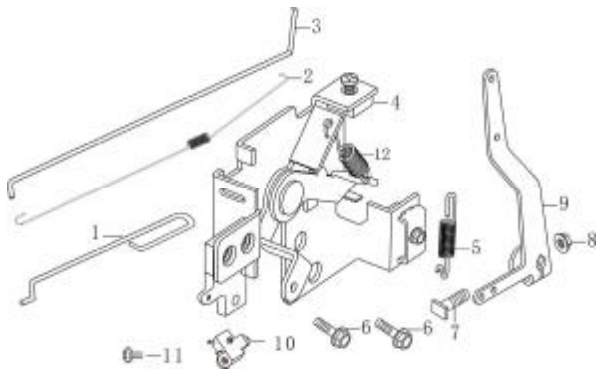

(Carburetor)

Pages 9 & 10

(Flywheel / Ignition Comp)

Page 11

(Air Cleaner)

Page 12

(Control)

Page 13

(Muffler)

Page 14

(Fuel Tank)

Pages 15 & 16