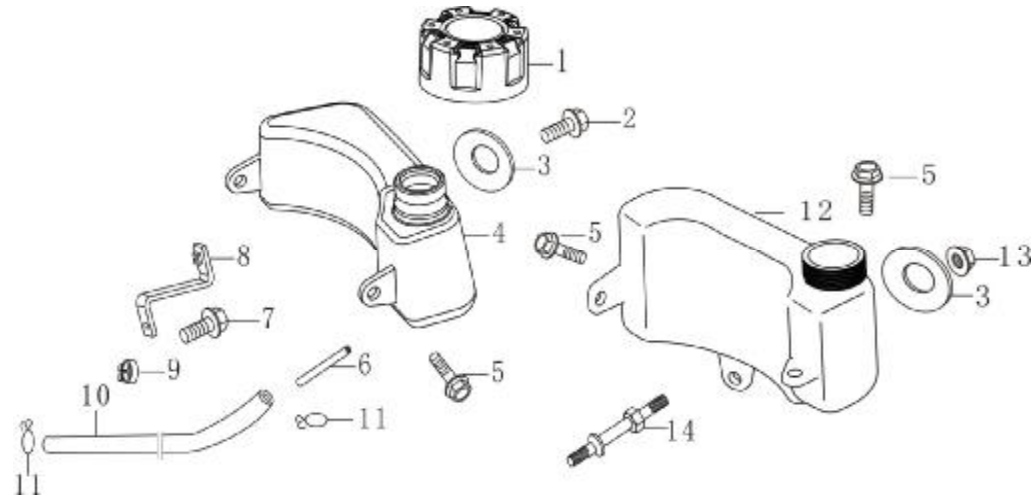

(Fuel tank)

No.	Part No.	Description	(Reqd. QTY.)			
			sx4000	i4500	i5000	i5500
1	L170870046-0001	Cap Comp., Fuel Filler	1	1	1	1
2	L380140333-0001	BOLT, FLANGE M6*18		1	1	1
3	L380450520-0001	WASHER 6*25*2	1	1	1	1
4	L170500539-0001	Tank Comp., Fuel		1	1	1
5	L380140013-0005	BOLT, FLANGE M6*16	2	1	1	1
6	L170010017-0001	STRAINER, FUEL	1	1	1	1
7	L380140067-0003	BOLT, FLANGE M6*12		1	1	1
8	L1706050010-0001	HOLDER, FUEL TANK		1	1	1
9	L380930025-0001	CLIP, WIRE HARNESS	1	1	1	1
10	L380750234-0001	Tube, Fuel 5.5*9.5*285	1			
	L380750202-0001	Tube, Fuel 5.5*9.5*295		1	1	1
11	L380950190-0001	Clip, Tube	2	2	2	2
12	L170500540-0001	Tank Comp., Fuel	1