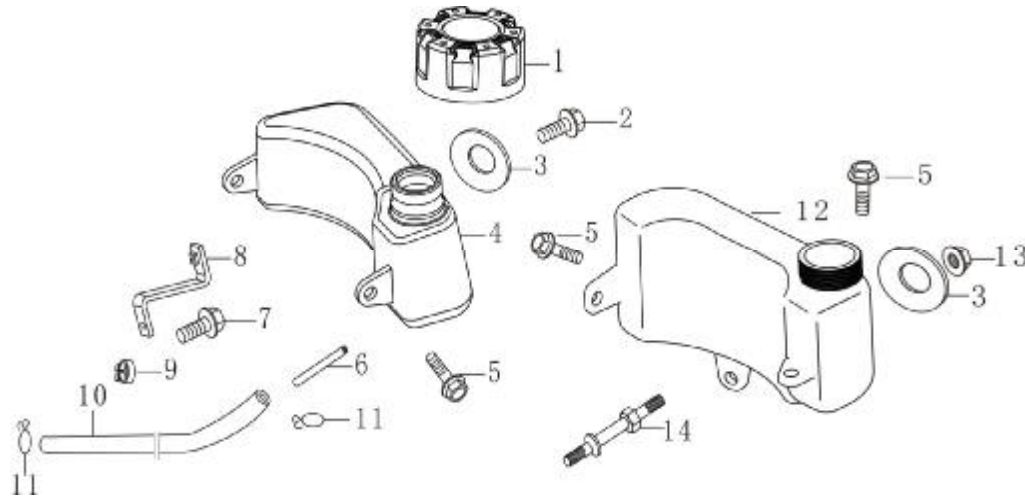

(Fuel tank)

No.	Part No.	Description	(Reqd. QTY.)			
			sx4000	i4500	i5000	i5500
13	L380370048-0001	NUT, FLANGE M6	1			
14	L380850003-0001	BOLT, STUD 6*60	1