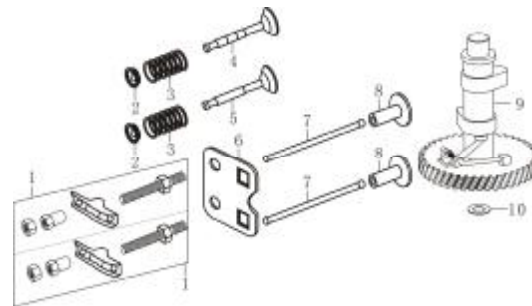

(Camshaft)