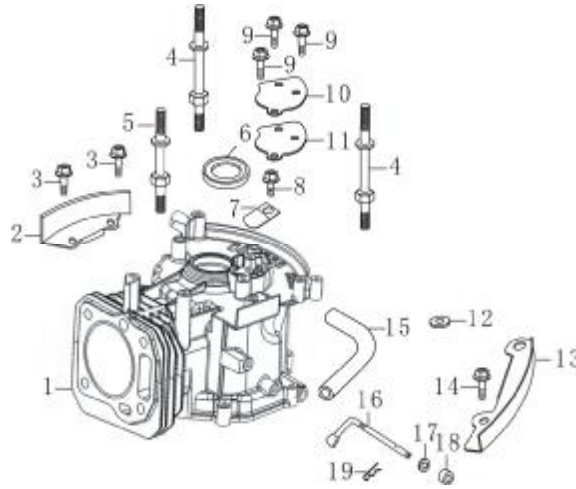

(Fuel Tank)

Pages 15 & 16

(Cylinder head)

No.	Part No.	Description	(Reqd. QTY.)			
			sx4000	i4500	i5000	i5500
1	L380140209-0001	BOLT, FLANGE M6*14	4	4	4	4
2	L120230046-0001	COVER COMP. HEAD	1	1	1	1
3	L120250014-0001	PACKING, HEAD COVER	1	1	1	1
4	L270960014-0001	PLUG, SPARK F7RTC	1	1	1	1
5	L380140360-0001	BOLT, CONNECTING, ROD M8*50	4	4	4	4
6	L120080288-0001	HEAD COMP, CYLINDER	1	1	1	1
7	L380180101-0001	BOLT, STUD M6*95	4	4	4	4
8	L120150089-0001	GASKET, CYLINDER	1	1		
	L120150086-0001	GASKET, CYLINDER			1	1
9	L380600117-0001	PIN, DOWEL, 10*14	2	2	2	2

(Crankcase)

No.	Part No.	Description	(Reqd. QTY.)			
			sx4000	i4500	i5000	i5500
1	L110810053-0001	CRANKCASE	1	1		
	L110810052-0001	CRANKCASE			1	1
2	L160200022-0001	SHIELD, TANK SIDE	1	1	1	1
3	L380140013-0005	BOLT, FLANGE M6*16	2	2	2	2
4	L380850006-0001	BOLT, STUD 6*85	2	2	2	2
5	L380850002-0001	BOLT, STUD 6*78.5	1	1	1	1
6	L380650335-0001	OIL SEAL 25*38*7	1	1	1	1
7	L140250006-0001	REED VALVE	1	1	1	1
8	L380140011-0004	BOLT, FLANGE M6*10	1	1	1	1
9	L380140001-0006	BOLT, FLANGE M6*12	3	3	3	3
10	L110840010-0001	CAP, BREATHER CHAMBER	1	1	1	1
11	L110850010-0001	PACKING, BREATHER CHAMBER	1	1	1	1
12	L380821590-0001	BUSH, INSTALL BOLT 6.2*13*2.5	1	1	1	1

(Crankcase)

No.	Part No.	Description	(Reqd. QTY.)			
			sx4000	i4500	i5000	i5500
13	L160200033-0001	SHIELD, TANK SIDE	1	1	1	1
14	L380140067-0003	BOLT, FLANGE M6*12	1	1	1	1
15	L380740521-0001	TUBE, BREATHER	1			
	L380740522-0001	TUBE, BREATHER		1	1	1
16	L171630010-0001	SHAFT, GOVERNOR ARM	1	1	1	1
17	L380450531-0001	WASHER 6*13*1	1	1	1	1
18	L380650338-0001	OIL SEAL 6*11*4	1	1	1	1
19	L381350004-0001	PIN, LOCK	1	1	1	1