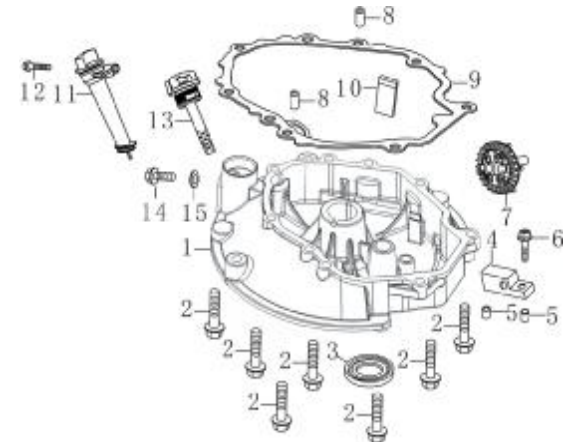

(Example)

(Crankcase)						
No.	Part No.	Description.	(Reqd. QTY.)			
			sx4000	i4500	i5000	i5500
1	L110810053-0001	CRANK CASE COMP.	1	1		

(Cylinder Head)

Page 1

(Crankcase)

Pages 2 & 3

(Crankcase Cover)

Pages 4 & 5

(Crankshaft / Piston / Connecting Rod)

Page 6

(Camshaft)

Page 7

(Starter)

Page 8

(Carburetor)

Pages 9 & 10

(Fuel Tank)

Pages 15 & 16

(Cylinder head)

No.	Part No.	Description	(Reqd. QTY.)			
			sx4000	i4500	i5000	i5500
1	L380140209-0001	BOLT, FLANGE M6*14	4	4	4	4
2	L120230046-0001	COVER COMP. HEAD	1	1	1	1
3	L120250014-0001	PACKING, HEAD COVER	1	1	1	1
4	L270960014-0001	PLUG, SPARK F7RTC	1	1	1	1
5	L380140360-0001	BOLT, CONNECTING, ROD M8*50	4	4	4	4
6	L120080288-0001	HEAD COMP, CYLINDER	1	1	1	1
7	L380180101-0001	BOLT, STUD M6*95	4	4	4	4
8	L120150089-0001	GASKET, CYLINDER	1	1		
	L120150086-0001	GASKET, CYLINDER			1	1
9	L380600117-0001	PIN, DOWEL, 10*14	2	2	2	2