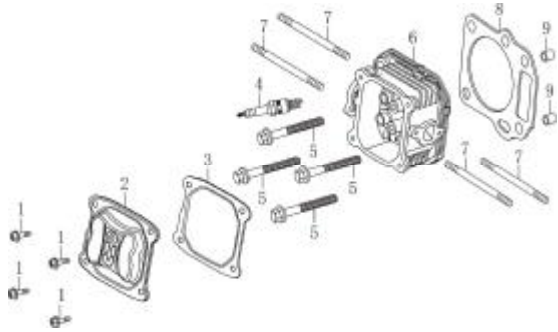

(Example)

(Crankcase)						
No.	Part No.	Description.	(Reqd. QTY.)			
			sx4000	i4500	i5000	i5500
1	L110810053-0001	CRANK CASE COMP.	1	1		

(Cylinder Head)

Page 1

(Crankcase)

Pages 2 & 3

(Crankcase Cover)

Pages 4 & 5