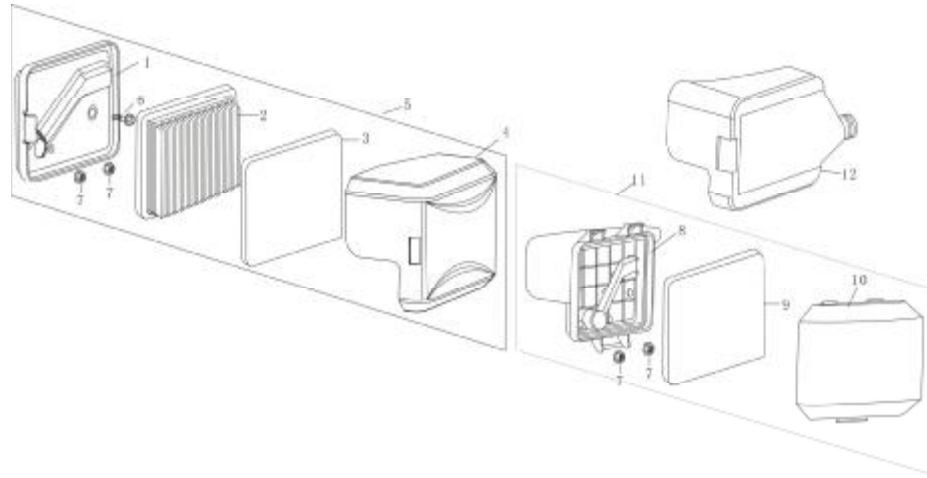

(Air cleaner)

No.	Part No.	Description	(Reqd. QTY.)			
			sx4000	i4500	i5000	i5500
1	L180280004-0001	ELBOW, COMP AIR CLEANER		1	1	1
2	L180120073-0001	ELEMENT		1	1	1
3	L180120133-0001	FILTER, OUTER		1	1	1
4	L180070117-0001	COVER, AIR CLEANER		1	1	1
5	L180020334-0001	AIR CLEANER ASSY		1	1	1
6	L380140013-0005	BOLT, FLANGE M6*16		1	1	1
7	L380370066-0001	NUT, FLANGE M6	2	2	2	2
8	L180280014-0001	ELBOW, COMP AIR CLEANER	1			
9	L180130142-0001	FILTER, OUTER	1			
10	L180070118-0001	COVER, AIR CLEANER	1			
11	L180020435-0001	AIR CLEANER ASSY	1			
12	L180070112-0001	COVER, AIR CLEANER (SNORKEL)		1	1	1