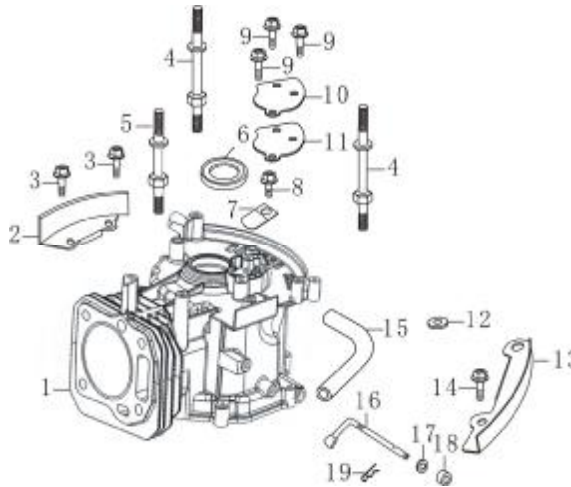

(Fuel Tank)

Pages 15 & 16

(Cylinder head)

No.	Part No.	Description	(Reqd. QTY.)			
			sx4000	i4500	i5000	i5500
1	L380140209-0001	BOLT, FLANGE M6*14	4	4	4	4
2	L120230046-0001	COVER COMP. HEAD	1	1	1	1
3	L120250014-0001	PACKING, HEAD COVER	1	1	1	1
4	L270960014-0001	PLUG, SPARK F7RTC	1	1	1	1
5	L380140360-0001	BOLT, CONNECTING, ROD M8*50	4	4	4	4
6	L120080288-0001	HEAD COMP, CYLINDER	1	1	1	1
7	L380180101-0001	BOLT, STUD M6*95	4	4	4	4
8	L120150089-0001	GASKET, CYLINDER	1	1		
	L120150086-0001	GASKET, CYLINDER			1	1
9	L380600117-0001	PIN, DOWEL, 10*14	2	2	2	2

(Crankcase)

No.	Part No.	Description	(Reqd. QTY.)			
			sx4000	i4500	i5000	i5500
1	L110810053-0001	CRANKCASE	1	1		
	L110810052-0001	CRANKCASE			1	1
2	L160200022-0001	SHIELD, TANK SIDE	1	1	1	1
3	L380140013-0005	BOLT, FLANGE M6*16	2	2	2	2
4	L380850006-0001	BOLT, STUD 6*85	2	2	2	2
5	L380850002-0001	BOLT, STUD 6*78.5	1	1	1	1
6	L380650335-0001	OIL SEAL 25*38*7	1	1	1	1
7	L140250006-0001	REED VALVE	1	1	1	1
8	L380140011-0004	BOLT, FLANGE M6*10	1	1	1	1
9	L380140001-0006	BOLT, FLANGE M6*12	3	3	3	3
10	L110840010-0001	CAP, BREATHER CHAMBER	1	1	1	1
11	L110850010-0001	PACKING, BREATHER CHAMBER	1	1	1	1
12	L380821590-0001	BUSH, INSTALL BOLT 6.2*13*2.5	1	1	1	1

(Crankcase)

No.	Part No.	Description	(Reqd. QTY.)			
			sx4000	i4500	i5000	i5500
13	L160200033-0001	SHIELD, TANK SIDE	1	1	1	1
14	L380140067-0003	BOLT, FLANGE M6*12	1	1	1	1
15	L380740521-0001	TUBE, BREATHER	1			
	L380740522-0001	TUBE, BREATHER		1	1	1
16	L171630010-0001	SHAFT, GOVERNOR ARM	1	1	1	1
17	L380450531-0001	WASHER 6*13*1	1	1	1	1
18	L380650338-0001	OIL SEAL 6*11*4	1	1	1	1
19	L381350004-0001	PIN, LOCK	1	1	1	1