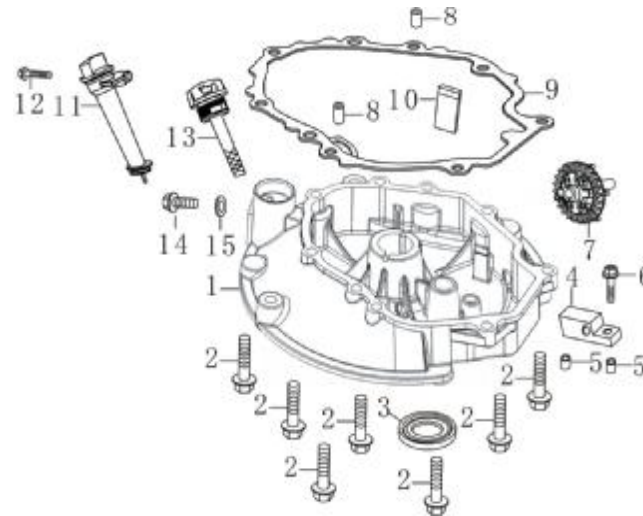

(Crankcase cover)

No.	Part No.	Description	(Reqd. QTY.)			
			sx4000	i4500	i5000	i5500
13	L110690028-0001	CAP ASSY	1			
14	L110260025-0001	DRAIN BOLT		1	1	1
15	L380450514-0001	WASHER 10*16*1.5		1	1	1