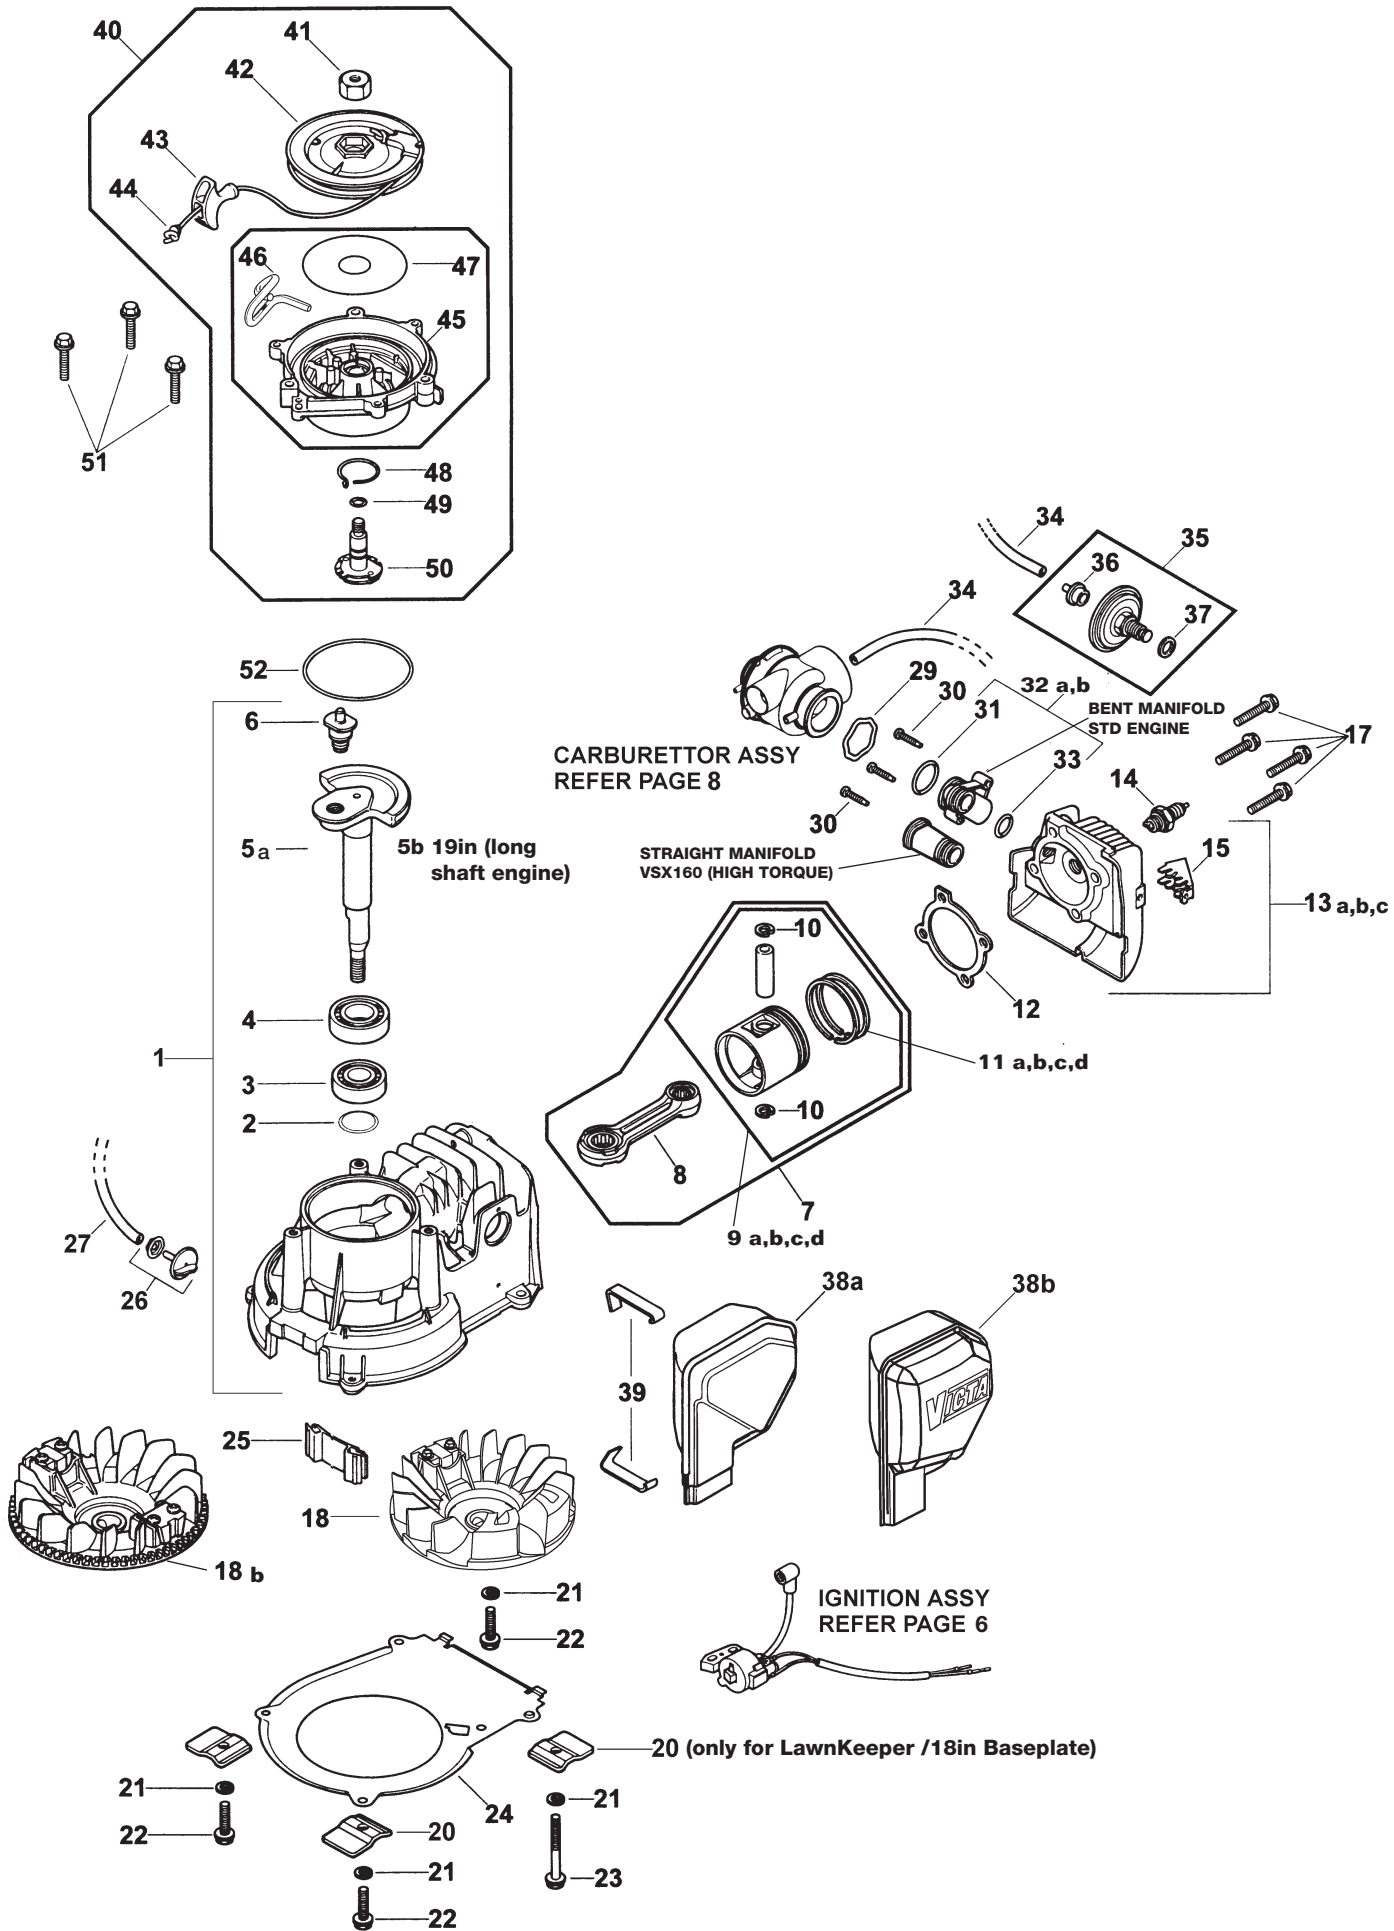

VICTA POWER TORQUE 2 STROKE ENGINE STD SERIES

VICTA POWER TORQUE 2 STROKE ENGINE - V160, VS160, VSX160

ITEM	DESCRIPTION	PART No.
	ENGINE ASSY - V160 & VS160 SHORT SHAFT	EN73069A
	ENGINE ASSY - V160 & VS160 LONG SHAFT 19"	EN73160A
	ENGINE ASSY - VSX160 SHORT SHAFT	EN73070A
	ENGINE ASSY - VSX160 LONG SHAFT 19"	EN73108A
	ENGINE ASSY - KEYSTART SHORT SHAFT	EN73074A
	ENGINE ASSY - KEYSTART LONG SHAFT 19"	EN73109A
1A	SHORT ENGINE - EXCL HEAD & CARBY SHORT SHAFT	EN72930A
1B	SHORT ENGINE - EXCL HEAD & CARBY LONG SHAFT 19"	EN73110A
2	OIL SEAL - LOWER BEARING	HA25525A
3	LOWER BEARING	HA25501A
4	UPPER BEARING	HA25689A
5A	CRANKSHAFT (SHORT)	EN02118A
5B	CRANKSHAFT (LONG) 19in	EN02145A
6	CRANKPIN	EN02109B
7	PISTON & CONROD ASSY	EN02142A
8	CONROD ASSY	EN02104A
9A	PISTON ASSY - STD	EN72841A
9B	PISTON ASSY - .020" >ROS	EN72842A
9C	PISTON ASSY - .040"	NLA
9D	PISTON ASSY - .060" >ROS	EN72844A
10	CIRCLIP - GUDGEON PIN	EN70709U
11A	PISTON RING SET - STD	EN70743P
11B	PISTON RING SET - .020" >ROS	EN70740P
11C	PISTON RING SET - .040" >ROS	EN70742P
11D	PISTON RING SET - .060" >ROS	EN72322P
12	GASKET - CYLINDER HEAD	EN72516A
13A	CYL. HEAD - LOW COMP	EN73014A
13B	CYL. HEAD - STD COMP	EN73015A
13C	CYL. HEAD - HIGH COMP	EN73015A
14A	SPARK PLUG - BPMR4A (Single)	HA27268A
14B	SPARK PLUG - BPMR4A (10 Pack)	HA25715P
14C	SPARK PLUG - BPMR4A (200 Pack)	HA25715T
15	PLUG GUARD	EN72723A
17	BOLT - CYLINDER HEAD	HA21244D
18a	FLYWHEEL - STANDARD	MA05648A