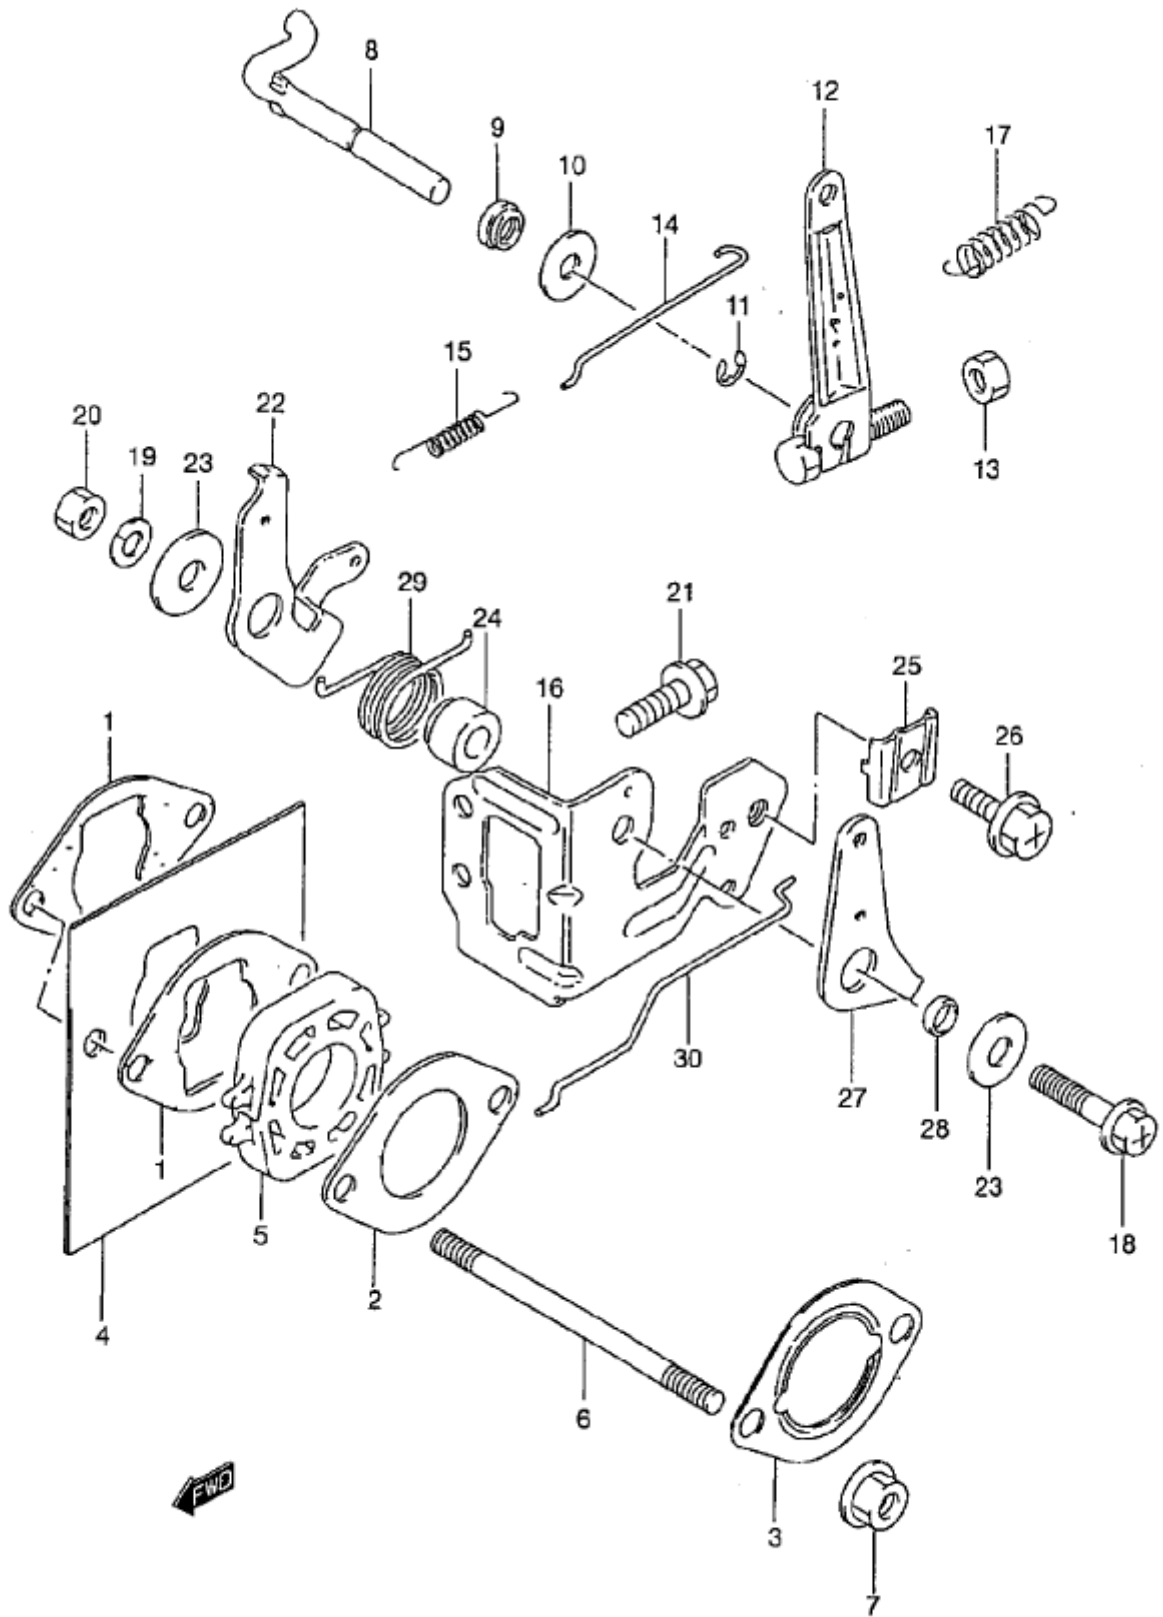

Click on Blue part number for pricing

Item #	Part #	Description
1	13125-90630	Gasket, Carburetor
2	13125-90620	Gasket, Carburetor
3	13881-90901	Gasket, Air Cleaner
4	13128-90600	Shield NLA
5	13129-90620	Insulator, Caburetor NLA
6	09108-06067	Stud Bolt NLA
7	08316-10063	Nut NLA
8	19231-90611	Shaft, Throttle Return NLA
9	09284-05002	Oil Seal
10	09160-05037	Washer _NLA
11	08332-11043	E Ring NLA
12	19240-90630	Lever, Throttle Control
13	08310-00063	Nut
14	19271-90600	Rod, Caburetor
15	09443-05014	Spring
16	19260-90620	Bracket, Throttle Control NLA
17	19245-90670	Spring (L:47) NLA
18	02162-06203	Bolt NLA
19	08321-01063	Lock Washer
20	09140-06027	Nut NLA
21	09103-06172	Bolt NLA
22	19251-90620	Lever, Governor Spring NLA
23	09160-06086	Washer (6.5x20x1) NLA
24	09180-06153	Spacer NLA
25	19263-90620	Hook, Cable NLA
26	02162-05163	Bolt NLA
27	19264-90620	Lever, Choke Control NLA
28	09180-06129	Spacer NLA
29	09448-18018	Spring NLA
30	19275-90620	Rod, Choke