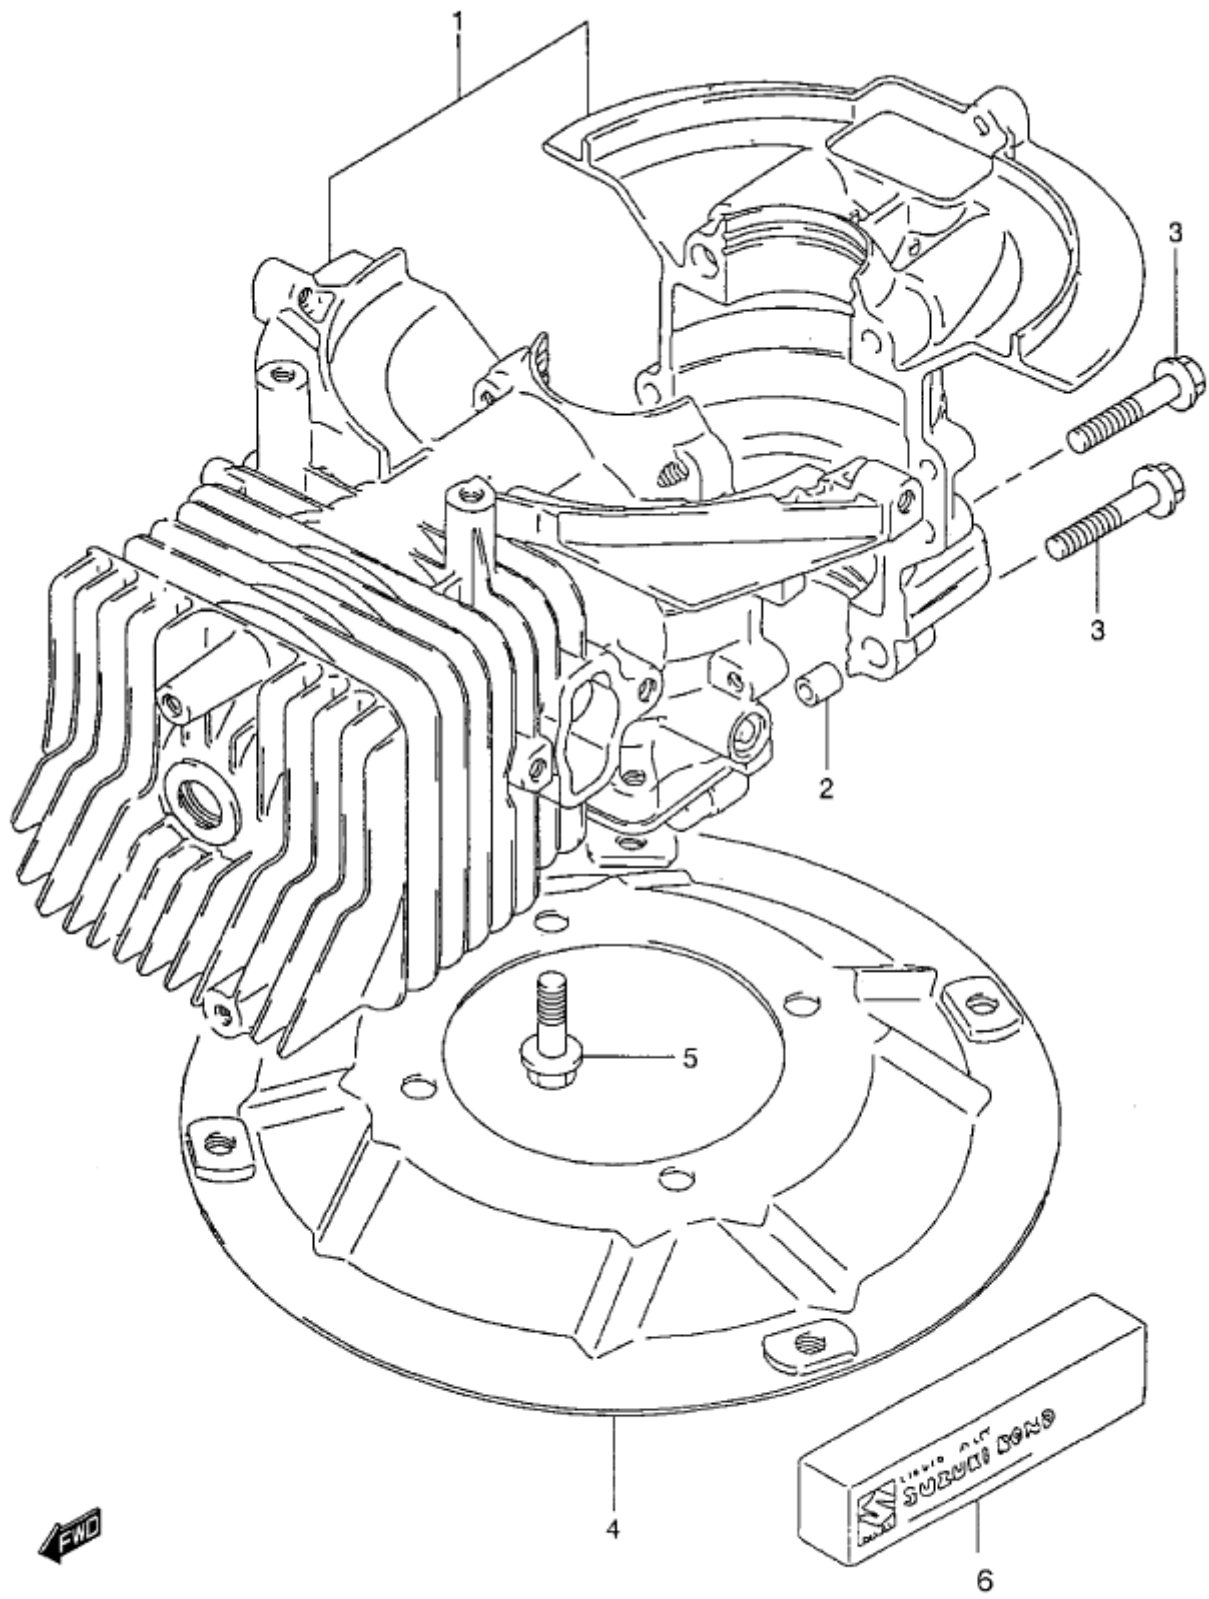

Click on Blue part number for pricing

Item #	Part #	Description
1	11300-906A0	Crankcase Assy NLA
2	04211-09109	Pin NLA
3	01550-06303	Hex.Bolt NLA
4	11610-90600-35F	Plate, Mounting (Black) NLA
5	01550-08203	Hex.Bolt NLA
6	99000-31110	Liquid Gasket (Net:100g) NA

Click on Blue part number for pricing

Item #	Part #	Description
1-1	12110-90620	Piston .
1-2	12110-90620-025	Piston (Os:0.25)
2-1	12140-90600	Ring Set, Piston
2-2	12140-90600-025	Ring Set, Piston (Os:0.25)
3	12151-90600	Pin, Piston NLA
4	09263-12017	Bearing
5	09381-12001	Circlip
6	12200-906B0	Crankshaft Assy NLA
7	09262-20106	Bearing, Upper
8	08113-60050	Bearing, Cower NLA
9	12161-90600	Rod, Connecting NLA
10	12211-90600	Pin, Crank NLA
11	12221-90640	Crankshaft, Upper
12	12251-90680	Crankshaft, Lower NLA
13	09263-18018	Bearing, Crank Pin NLA
14	08211-38463	Thrust Washer, Upper NLA
15	09283-20039	Oil Seal, Upper
16	09160-43001	Thrust Washer, Lower
17	09283-25073	Oil Seal, Lower
18	19210-90610	Bracket, Arm
19	19211-90100	Arm, Centrifugal NLA
20	19221-90601	Spacer, Governor NLA
21	04221-03059	Pin NLA

Click on Blue part number for pricing

Item #	Part #	Description
1	13200-90674	Carburetor Assy
2	13245-87C00	Float
3	13254-98300	Pin NLA
4	13247-87C00	Bolt NLA
5	13251-90700	Gasket, Float Chamber
6	13249-90700	Gasket
7-Jan	09492-35005	Jet, Pilot (#35) NLA
7-Feb	09492-37001	Jet, Pilot (#37.5) NLA
8-Jan	09491-76004	Jet, Main (#76.3) NLA
8-Feb	09491-81001	Jet, Main.081.3) NLA
9	13619-90650	Gasket
10	13605-90650	Screw, Drain NLA
11	13279-90000	Adjuster NLA
12	02112-04123	Screw NLA
13	13268-52010	Spring NLA
14-Jan	13372-90660	Needle Valve
14-Feb	13301-87C00	Needle Valve Set
15-Jan	13235-90670	Nozzle NLA
15-Feb	13235-90680	Nozzle NLA
16	13256-87C00	Ring NLA
17	13245-87C00	Chamber, Froat
18	09354-53103-600	Hose, Fuel
19	09401-09403	Clip NLA