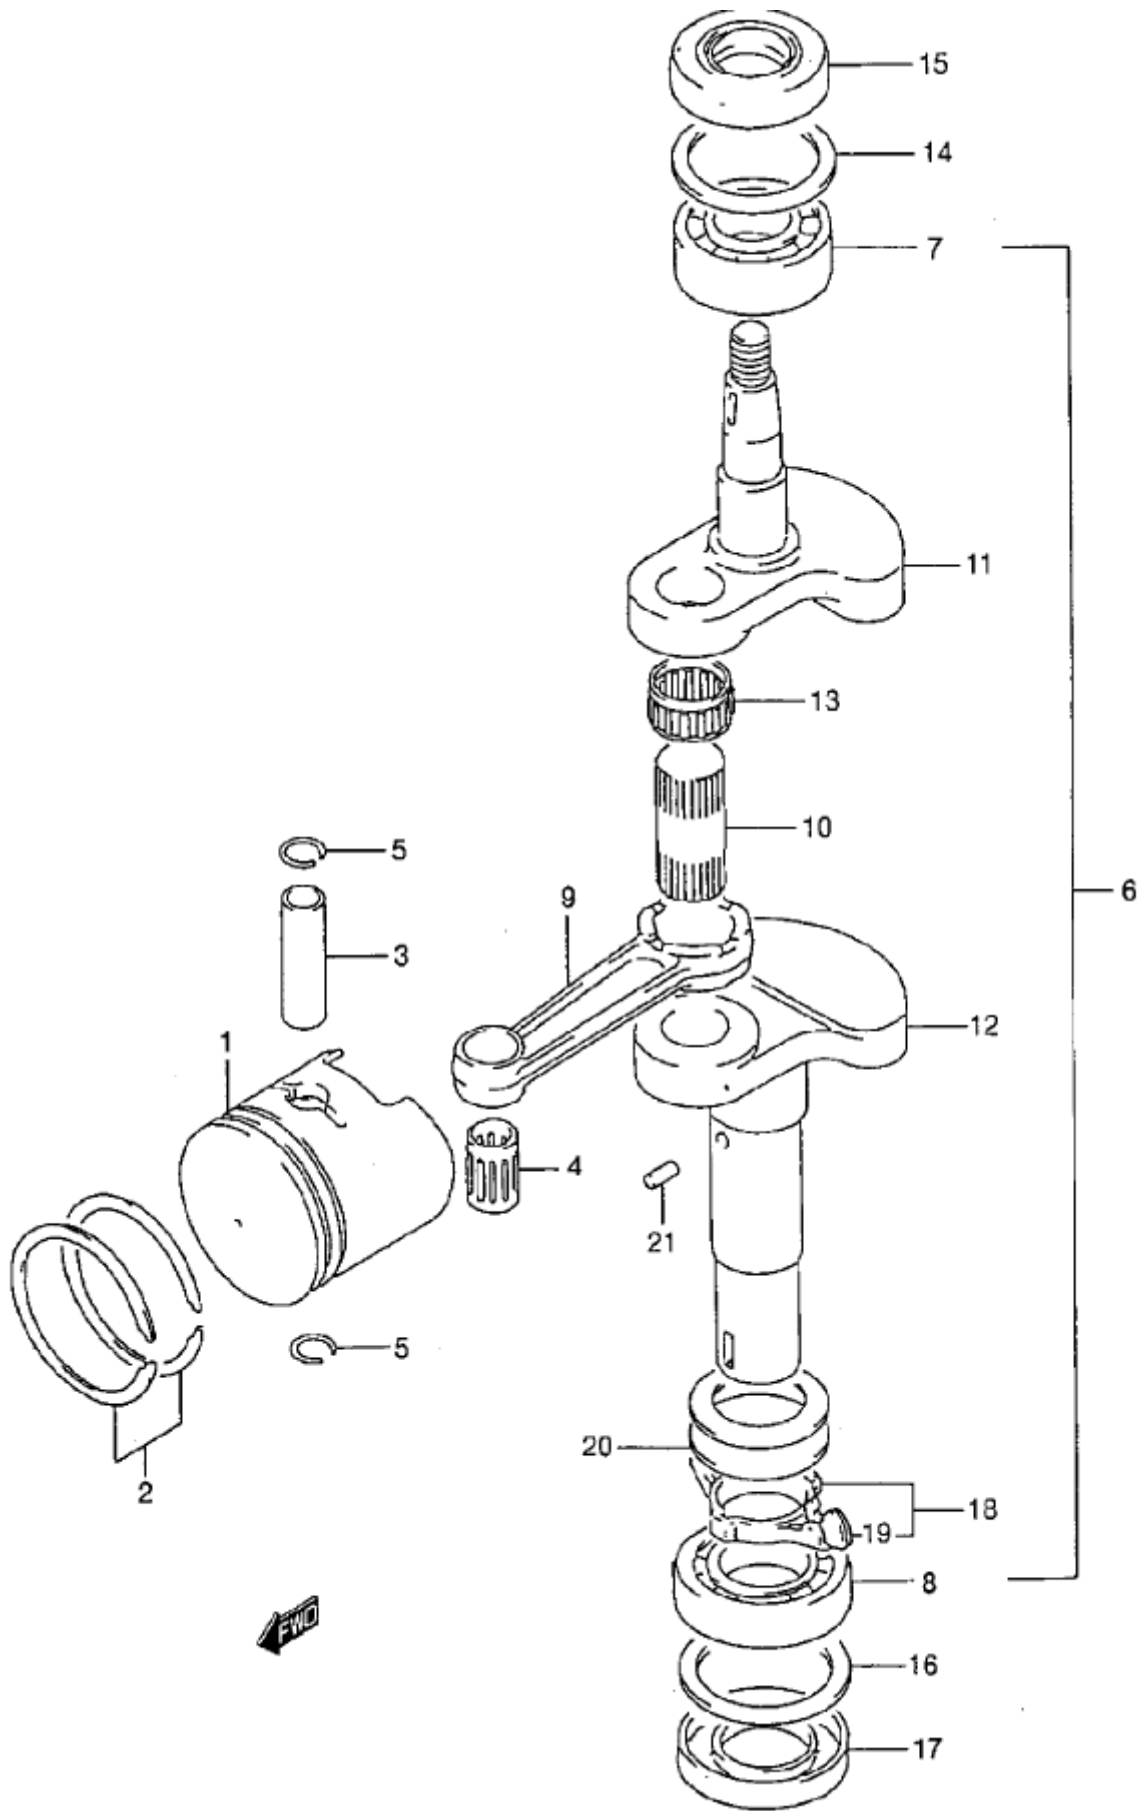

Click on Blue part number for pricing

Item #	Part #	Description
1	11300-906A0	Crankcase Assy NLA
2	04211-09109	Pin NLA
3	01550-06303	Hex.Bolt NLA
4	11610-90600-35F	Plate, Mounting (Black) NLA
5	01550-08203	Hex.Bolt NLA
6	99000-31110	Liquid Gasket (Net:100g) NA

Click on Blue part number for pricing

Item #	Part #	Description
1-1	12110-90620	Piston .
1-2	12110-90620-025	Piston (Os:0.25)
2-1	12140-90600	Ring Set, Piston
2-2	12140-90600-025	Ring Set, Piston (Os:0.25)
3	12151-90600	Pin, Piston NLA
4	09263-12017	Bearing
5	09381-12001	Circlip
6	12200-906B0	Crankshaft Assy NLA
7	09262-20106	Bearing, Upper
8	08113-60050	Bearing, Cower NLA
9	12161-90600	Rod, Connecting NLA
10	12211-90600	Pin, Crank NLA
11	12221-90640	Crankshaft, Upper
12	12251-90680	Crankshaft, Lower NLA
13	09263-18018	Bearing, Crank Pin NLA
14	08211-38463	Thrust Washer, Upper NLA
15	09283-20039	Oil Seal, Upper
16	09160-43001	Thrust Washer, Lower
17	09283-25073	Oil Seal, Lower
18	19210-90610	Bracket, Arm
19	19211-90100	Arm, Centrifugal NLA
20	19221-90601	Spacer, Governor NLA
21	04221-03059	Pin NLA

Click on Blue part number for pricing

Item #	Part #	Description
1	13200-90674	Carburetor Assy
2	13245-87C00	Float
3	13254-98300	Pin NLA
4	13247-87C00	Bolt NLA
5	13251-90700	Gasket, Float Chamber
6	13249-90700	Gasket
7-Jan	09492-35005	Jet, Pilot (#35) NLA
7-Feb	09492-37001	Jet, Pilot (#37.5) NLA
8-Jan	09491-76004	Jet, Main (#76.3) NLA
8-Feb	09491-81001	Jet, Main.081.3) NLA
9	13619-90650	Gasket
10	13605-90650	Screw, Drain NLA
11	13279-90000	Adjuster NLA
12	02112-04123	Screw NLA
13	13268-52010	Spring NLA
14-Jan	13372-90660	Needle Valve
14-Feb	13301-87C00	Needle Valve Set
15-Jan	13235-90670	Nozzle NLA
15-Feb	13235-90680	Nozzle NLA
16	13256-87C00	Ring NLA
17	13245-87C00	Chamber, Froat
18	09354-53103-600	Hose, Fuel
19	09401-09403	Clip NLA