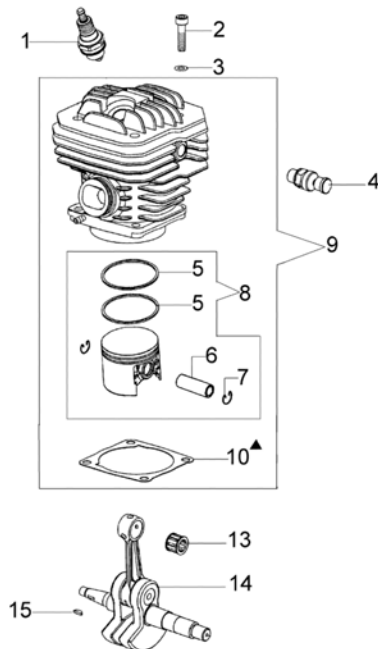

GS 820 - Engine-Cranckcase

GS 820 - Engine-Crankcase

Ref.Nu	Qty	Part number	Description	Validity from	Validity till	Notes	Bulletin
1	1	3055118	Spark plug				
2	4	005100906AR	Screw				
3	4	3833076	Washer				
4	1	50010215	Decompressor				
5	2	098000004R	Piston ring Ø52				
6	1	094500007R	Piston pin				
7	2	007201198	Ring				
8	1	098000312B	Piston assy				
9	1	50102012E	Complete cylinder				
10	1	52010458R	Gasket				
11	1	50200124R	Bush				
12	1	50012008R	Cap				
13	1	006000010	Bearing				
14	1	098000001R	Crankshaft				
15	1	094500028R	Key				
16	1	097000009AR	Gasket				
17	1	094500004R	Seal ring				
18	1	50202033AR	Crankcase assy				
19	2	099900006R	Bearing				
20	1	50202039	Throttle rod kit				
21	1	50200089R	Cable				
22	1	098000076	Clamp				
23	1	099900368B	Screw kit				
24	2	3023008R	Plug				
25	1	097000229R	Breather valve				
26	2	097000080BR	Stud				
27	1	097000283	Chain catcher				
28	2	3833073R	Washer				
29	1	006000251R	Screw				
30	4	005100988BR	Screw				
31	1	093000478AR	Screw				
32	1	3801010R	Screw				
33	1	099900090	O-ring				
34	1	52010134R	Plate				
35	1	099900014R	Seal ring				
36	1	097000215A	Gasket set				
37	1	50202031	Labels kit				

GS 820 - Starter Assy

GS 820 - Starter assy

Ref.Nu	Qty	Part number	Description	Validity from	Validity till	Notes	Bulletin
1	1	094600097A	Spark plug cap				
2	1	094600169A	Spring				
3	1	50200088R	Cable				
4	1	50200162R	Ignition coil				
5	2	3916004	Washer				
6	2	006000315R	Washer				
7	2	094000227	Screw				
8	2	52012027	Pawl kit				
9	1	52010326BR	Flywheel				
10	1	005000361	Washer				
11	1	3833080	Washer				
12	1	004000142	Nut				
13	1	52012118BR	Compl spring				
14	1	52010485BR	Starter pulley				
15	1	3918006	Washer				
16	1	3908036	Screw				
17	4	3960017AR	Screw				
18	1	50140052	Cap				
19	1	098000079R	Starter rope				
20	1	097000064AR	Starter handle				
21	4	3860095R	Screw				
22	1	50200123R	Flange				
23	1	52010180	Cover				
24	1	50200020R	Starter assy				