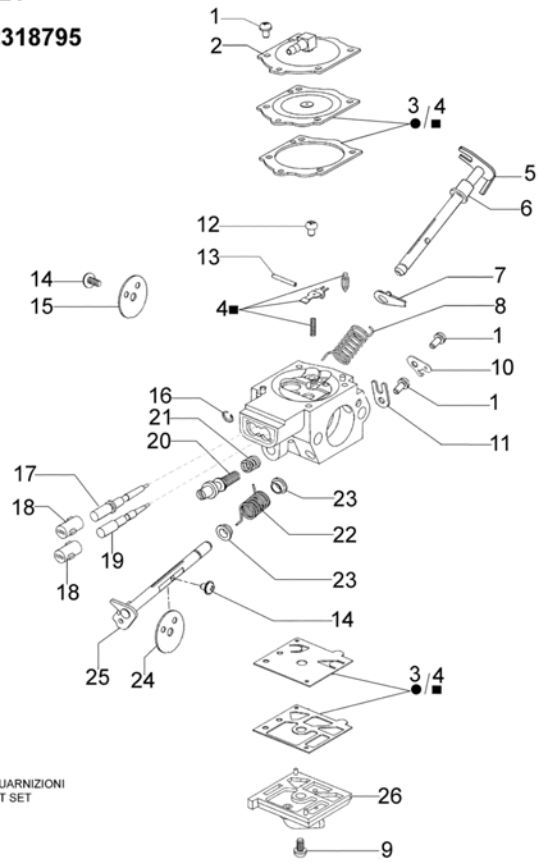

GS 820 - Clutch-Brake

GS 820 - Clutch-Brake

Ref.Nu	Qty	Part number	Description	Validity from	Validity till	Notes	Bulletin
1	1	097000276	Guard				
2	2	50070149	Guard				
3	1	097000277	Plate				
4	2	61052009B	Screw				
5	1	097000147A	Oil suction				
6	2	097000070	Washer				
7	1	097000071A	Spring				
8	1	097000067	Screw				
9	1	097000069B	Piston pump				
10	1	097000078	Cap				
11	1	097000068	Clamp				
12	1	097000062	Pin				
13	1	097000359	Hose				
14	1	097000131BR	Oil pump				
15	3	005100905	Screw				
16	1	097000073	Washer				
17	1	097000072	Worm gear				
18	1	097000011	Bearing				
19	1	006100730	Ring				
20	1	097000207	Clutch drum				
21	1	097000097	Washer				
22	1	097000132R	Clutch				
23	1	097000098R	Spring				
24	2	3960045	Screw				
25	1	097000275	Plate				
26	1	50202003R	Chain cover assy				
27	1	3026003	Ring				
28	1	097000146	Lever				
29	1	099900152A	Spring				
30	1	006000300	Bushing				
31	1	097000107	Pin				
32	1	50010088AR	Spring				
33	1	50200028R	Deflector				
34	1	097000105	Brake band				
35	1	50010084	Plate				
36	2	50010148R	Nut				
37	1	50200042R	Guard				
38	1	097000106	Pin				
39	1	097000109A	Spike				
40	1	006000156	Screw				
41	1	097000501	Bar 22" - cm 56				
41	1	097000502	Bar 24" - cm 61				
41	1	097000244	Bar 18" - cm 46				
41	1	097000245R	Bar 20" - cm 51				
42	1	001000350R	Chain .3/8 x .058 (1.5mm) - 68 links				
42	1	001000373R	Chain .3/8 x .058 (1.5mm) - 72 links				

Ref.Nu	Qty	Part number	Description	Validity from	Validity till	Notes	Bulletin
42		001001334	Chain .3/8 x .058 (1.5mm) - 84 links				
42	1	001000754	Chain .3/8 x .058 (1.5mm) - 77 links				

Walbro WJ-121
compl. p.n. 2318795