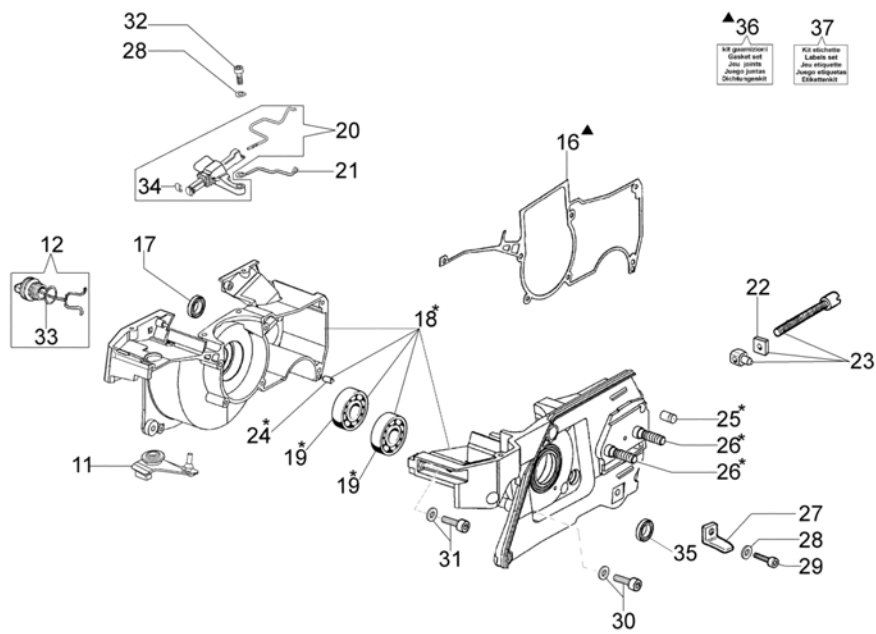

GS 820 - Engine-Cranckcase

GS 820 - Engine-Crankcase

Ref.Nu	Qty	Part number	Description	Validity from	Validity till	Notes	Bulletin
1	1	3055118	Spark plug				
2	4	005100906AR	Screw				
3	4	3833076	Washer				
4	1	50010215	Decompressor				
5	2	098000004R	Piston ring Ø52				
6	1	094500007R	Piston pin				
7	2	007201198	Ring				
8	1	098000312B	Piston assy				
9	1	50102012E	Complete cylinder				
10	1	52010458R	Gasket				
11	1	50200124R	Bush				
12	1	50012008R	Cap				
13	1	006000010	Bearing				
14	1	098000001R	Crankshaft				
15	1	094500028R	Key				
16	1	097000009AR	Gasket				
17	1	094500004R	Seal ring				
18	1	50202033AR	Crankcase assy				
19	2	099900006R	Bearing				
20	1	50202039	Throttle rod kit				
21	1	50200089R	Cable				
22	1	098000076	Clamp				
23	1	099900368B	Screw kit				
24	2	3023008R	Plug				
25	1	097000229R	Breather valve				
26	2	097000080BR	Stud				
27	1	097000283	Chain catcher				
28	2	3833073R	Washer				
29	1	006000251R	Screw				
30	4	005100988BR	Screw				
31	1	093000478AR	Screw				
32	1	3801010R	Screw				
33	1	099900090	O-ring				
34	1	52010134R	Plate				
35	1	099900014R	Seal ring				
36	1	097000215A	Gasket set				
37	1	50202031	Labels kit				

Ref.Nu	Qty	Part number	Description	Validity from	Validity till	Notes	Bulletin
42		001001334	Chain .3/8 x .058 (1.5mm) - 84 links				
42	1	001000754	Chain .3/8 x .058 (1.5mm) - 77 links				

Walbro WJ-121
compl. p.n. 2318795