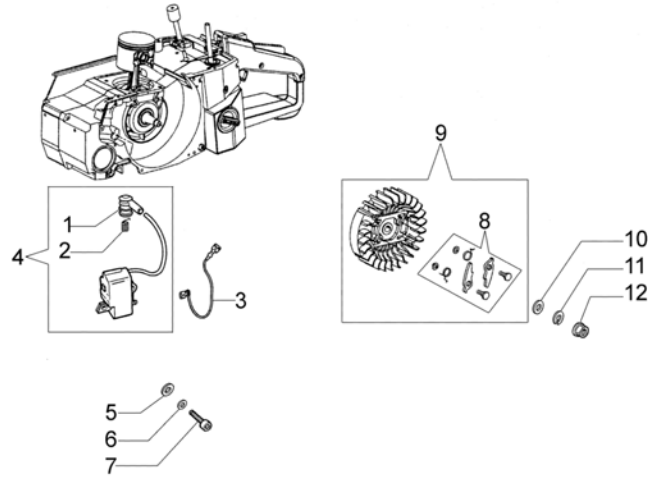

GS 820 - Engine-Cranckcase

GS 820 - Engine-Crankcase

Ref.Nu	Qty	Part number	Description	Validity from	Validity till	Notes	Bulletin
1	1	3055118	Spark plug				
2	4	005100906AR	Screw				
3	4	3833076	Washer				
4	1	50010215	Decompressor				
5	2	098000004R	Piston ring Ø52				
6	1	094500007R	Piston pin				
7	2	007201198	Ring				
8	1	098000312B	Piston assy				
9	1	50102012E	Complete cylinder				
10	1	52010458R	Gasket				
11	1	50200124R	Bush				
12	1	50012008R	Cap				
13	1	006000010	Bearing				
14	1	098000001R	Crankshaft				
15	1	094500028R	Key				
16	1	097000009AR	Gasket				
17	1	094500004R	Seal ring				
18	1	50202033AR	Crankcase assy				
19	2	099900006R	Bearing				
20	1	50202039	Throttle rod kit				
21	1	50200089R	Cable				
22	1	098000076	Clamp				
23	1	099900368B	Screw kit				
24	2	3023008R	Plug				
25	1	097000229R	Breather valve				
26	2	097000080BR	Stud				
27	1	097000283	Chain catcher				
28	2	3833073R	Washer				
29	1	006000251R	Screw				
30	4	005100988BR	Screw				
31	1	093000478AR	Screw				
32	1	3801010R	Screw				
33	1	099900090	O-ring				
34	1	52010134R	Plate				
35	1	099900014R	Seal ring				
36	1	097000215A	Gasket set				
37	1	50202031	Labels kit				

GS 820 - Starter Assy

GS 820 - Starter assy

Ref.Nu	Qty	Part number	Description	Validity from	Validity till	Notes	Bulletin
1	1	094600097A	Spark plug cap				
2	1	094600169A	Spring				
3	1	50200088R	Cable				
4	1	50200162R	Ignition coil				
5	2	3916004	Washer				
6	2	006000315R	Washer				
7	2	094000227	Screw				
8	2	52012027	Pawl kit				
9	1	52010326BR	Flywheel				
10	1	005000361	Washer				
11	1	3833080	Washer				
12	1	004000142	Nut				
13	1	52012118BR	Compl spring				
14	1	52010485BR	Starter pulley				
15	1	3918006	Washer				
16	1	3908036	Screw				
17	4	3960017AR	Screw				
18	1	50140052	Cap				
19	1	098000079R	Starter rope				
20	1	097000064AR	Starter handle				
21	4	3860095R	Screw				
22	1	50200123R	Flange				
23	1	52010180	Cover				
24	1	50200020R	Starter assy				