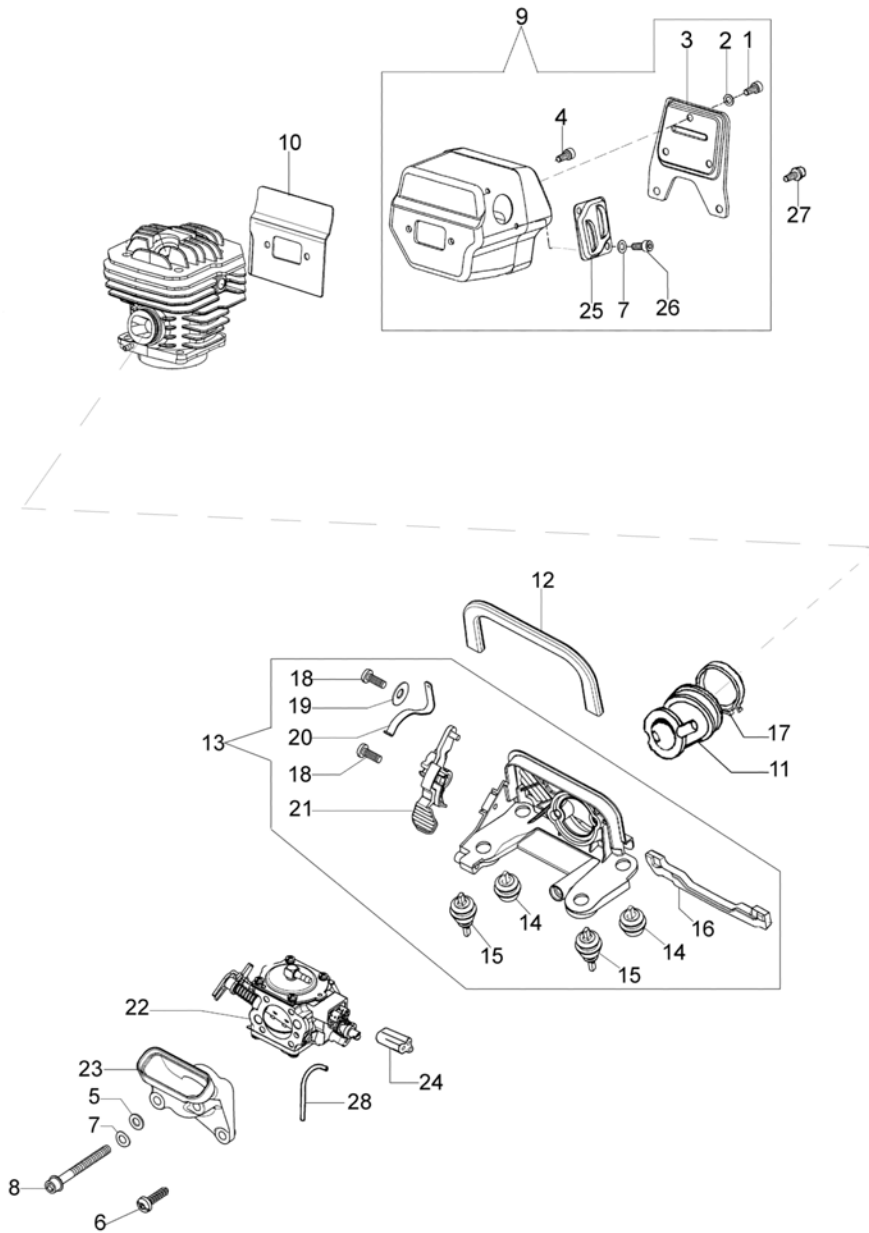

GS 820 - Muffler-Carburetor

GS 820 - Muffler-Carburetor

Ref.Nu	Qty	Part number	Description	Validity from	Validity till	Notes	Bulletin
1	3	3801052R	Screw				
2	3	3033074	Washer				
3	1	097000342A	Cover				
4	2	3860095R	Screw				
5	2	3916005R	Sealing washer				
6	1	3960057R	Screw				
7	4	3833073R	Washer				
8	2	3801067	Screw				
9	1	52010441A	Muffler				
10	1	097000094CR	Gasket				
11	1	098000010	Manifold				
12	1	50200016R	Gasket				
13	1	50202040R	Holder - complete				
14	2	50200117R	AV-mount				
15	2	50200034R	AV-mount				
16	1	50200038R	Gasket				
17	1	50200015AR	Band				
18	2	50030272	Screw				
19	1	3057005	Washer				
20	1	50200031R	Band				
21	1	50200026R	Lever				
22	1	2318795AR	Carburetor WJ-121				
23	1	50200033AR	Support				
24	1	52010370A	Screw guide				
25	1	098000133	Deflector				
26	2	005100913B	Screw				
27	2	097000092AR	Screw				
28	1	094600126	Hose