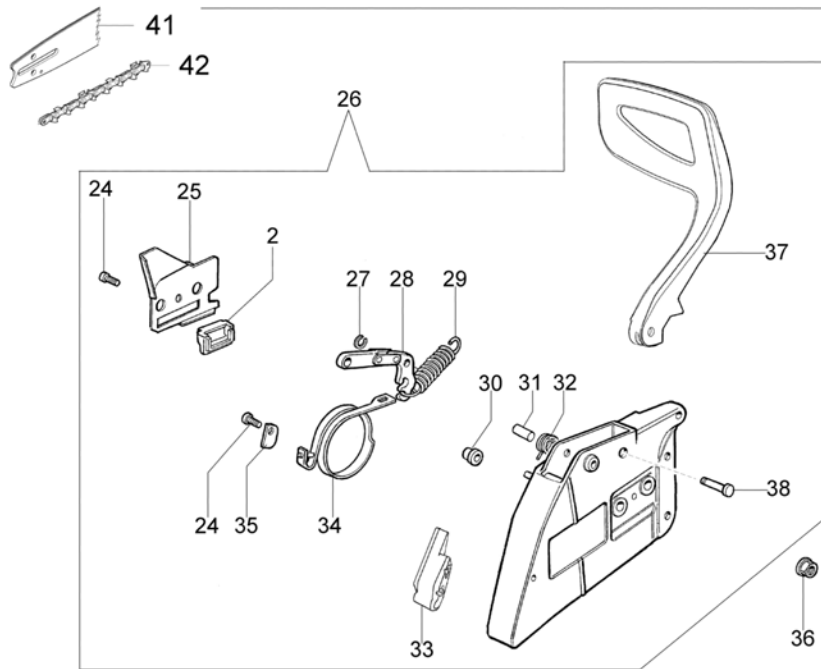

GS 820 - Clutch-Brake

GS 820 - Clutch-Brake

Ref.Nu	Qty	Part number	Description	Validity from	Validity till	Notes	Bulletin
1	1	097000276	Guard				
2	2	50070149	Guard				
3	1	097000277	Plate				
4	2	61052009B	Screw				
5	1	097000147A	Oil suction				
6	2	097000070	Washer				
7	1	097000071A	Spring				
8	1	097000067	Screw				
9	1	097000069B	Piston pump				
10	1	097000078	Cap				
11	1	097000068	Clamp				
12	1	097000062	Pin				
13	1	097000359	Hose				
14	1	097000131BR	Oil pump				
15	3	005100905	Screw				
16	1	097000073	Washer				
17	1	097000072	Worm gear				
18	1	097000011	Bearing				
19	1	006100730	Ring				
20	1	097000207	Clutch drum				
21	1	097000097	Washer				
22	1	097000132R	Clutch				
23	1	097000098R	Spring				
24	2	3960045	Screw				
25	1	097000275	Plate				
26	1	50202003R	Chain cover assy				
27	1	3026003	Ring				
28	1	097000146	Lever				
29	1	099900152A	Spring				
30	1	006000300	Bushing				
31	1	097000107	Pin				
32	1	50010088AR	Spring				
33	1	50200028R	Deflector				
34	1	097000105	Brake band				
35	1	50010084	Plate				
36	2	50010148R	Nut				
37	1	50200042R	Guard				
38	1	097000106	Pin				
39	1	097000109A	Spike				
40	1	006000156	Screw				
41	1	097000501	Bar 22" - cm 56				
41	1	097000502	Bar 24" - cm 61				
41	1	097000244	Bar 18" - cm 46				
41	1	097000245R	Bar 20" - cm 51				
42	1	001000350R	Chain .3/8 x .058 (1.5mm) - 68 links				
42	1	001000373R	Chain .3/8 x .058 (1.5mm) - 72 links