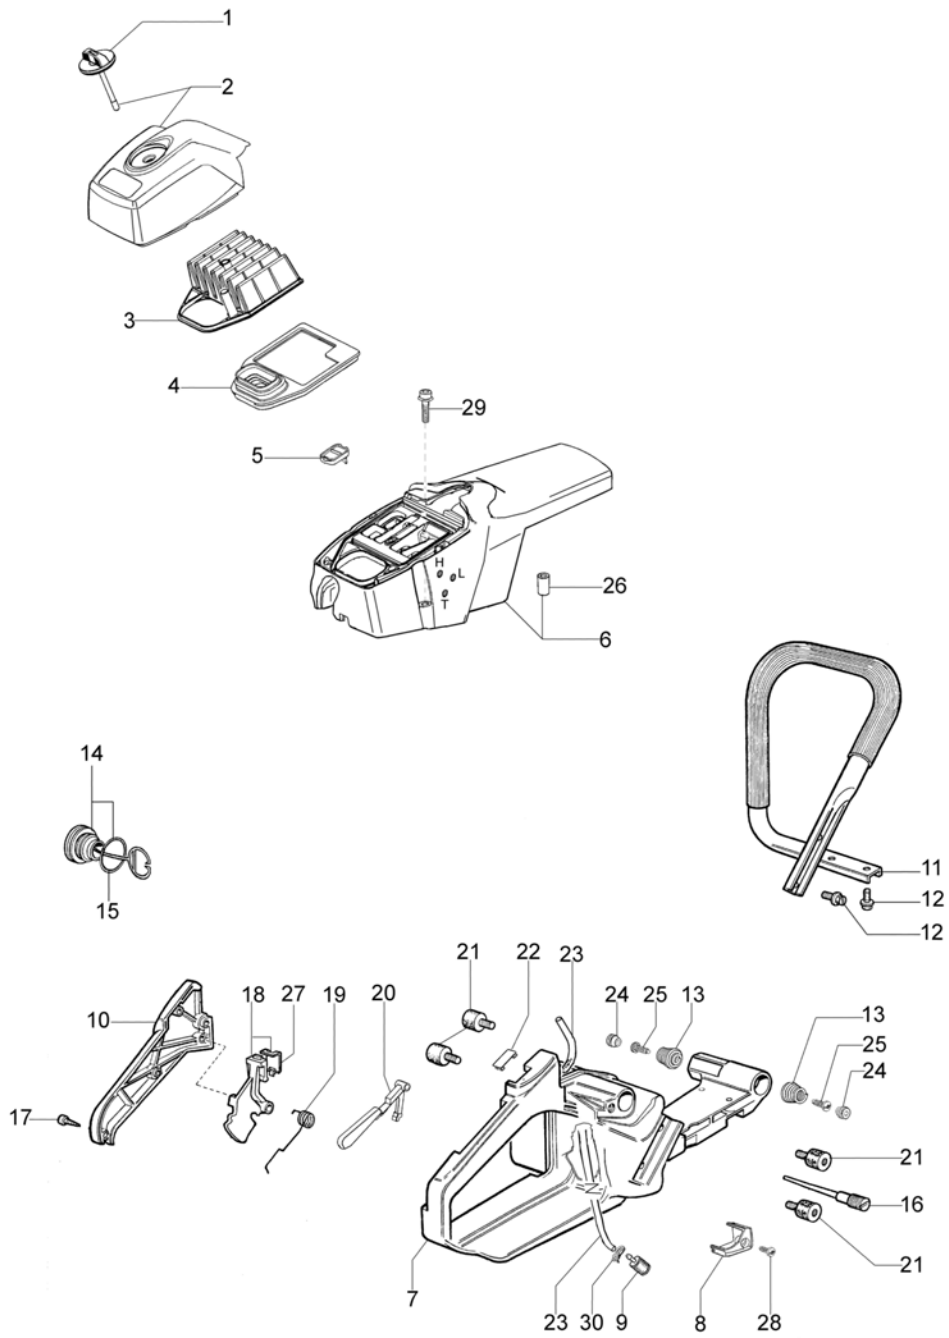

GS 820 - Fuel tank-Air filter

GS 820 - Fuel tank-Air filter

Ref.Nu	Qty	Part number	Description	Validity from	Validity till	Notes	Bulletin
1	1	50200007R	Knob				
2	1	50200011R	Air filter cover				BT1-021-05/08
3	1	50200180R	Air filter flock				BT1-021-05/08, BT4-138-08/09
4	1	50200010AR	Gasket				BT4-138-08/09
5	1	50200013R	Deflector				
6	1	50200012AR	Cylinder cover				
7	1	50200068R	Fuel tank				
8	1	50200030R	Guard				
9	1	50010218R	Fuel filter				
10	1	50200063R	Cover				
11	1	50200017R	Handle				
12	4	097000061AR	Screw				
13	2	50200024R	Spring				
14	1	50012008R	Cap				
15	1	099900090	O-ring				
16	1	099900083A	Breather valve				
17	3	3960040R	Screw				
18	1	50010157	Throttle lever				
19	1	097000028R	Spring				
20	1	50200025R	Trigger interlock				
21	4	097000038AR	AV-mount				
22	1	50200113R	Cap				
23	1	098000319	Hose				
24	2	50200023R	Support				
25	2	3960099R	Screw				
26	1	50070126R	Spacer				
27	1	50010150	Plate				
28	1	094600041AR	Screw				
29	3	3860096R	Screw				
30	1	4098377	Band