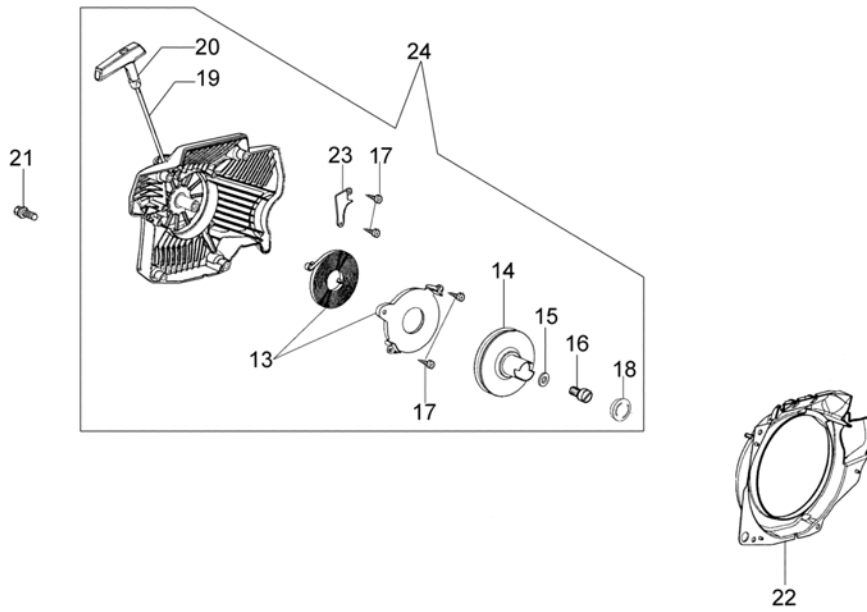

GS 820 - Starter Assy

GS 820 - Starter assy

Ref.Nu	Qty	Part number	Description	Validity from	Validity till	Notes	Bulletin
1	1	094600097A	Spark plug cap				
2	1	094600169A	Spring				
3	1	50200088R	Cable				
4	1	50200162R	Ignition coil				
5	2	3916004	Washer				
6	2	006000315R	Washer				
7	2	094000227	Screw				
8	2	52012027	Pawl kit				
9	1	52010326BR	Flywheel				
10	1	005000361	Washer				
11	1	3833080	Washer				
12	1	004000142	Nut				
13	1	52012118BR	Compl spring				
14	1	52010485BR	Starter pulley				
15	1	3918006	Washer				
16	1	3908036	Screw				
17	4	3960017AR	Screw				
18	1	50140052	Cap				
19	1	098000079R	Starter rope				
20	1	097000064AR	Starter handle				
21	4	3860095R	Screw				
22	1	50200123R	Flange				
23	1	52010180	Cover				
24	1	50200020R	Starter assy