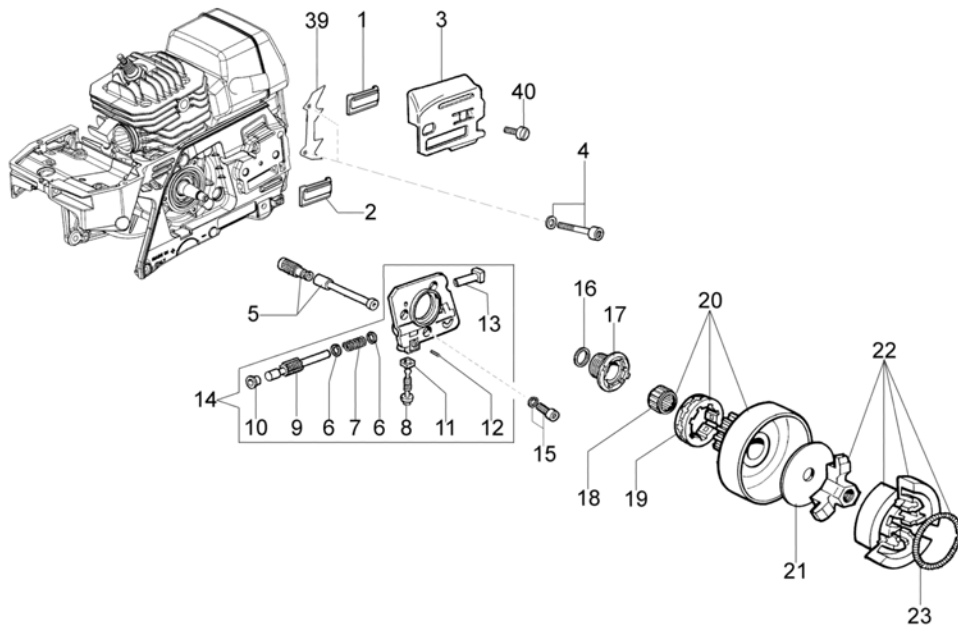

GS 820 - Clutch-Brake

GS 820 - Clutch-Brake

Ref.Nu	Qty	Part number	Description	Validity from	Validity till	Notes	Bulletin
1	1	097000276	Guard				
2	2	50070149	Guard				
3	1	097000277	Plate				
4	2	61052009B	Screw				
5	1	097000147A	Oil suction				
6	2	097000070	Washer				
7	1	097000071A	Spring				
8	1	097000067	Screw				
9	1	097000069B	Piston pump				
10	1	097000078	Cap				
11	1	097000068	Clamp				
12	1	097000062	Pin				
13	1	097000359	Hose				
14	1	097000131BR	Oil pump				
15	3	005100905	Screw				
16	1	097000073	Washer				
17	1	097000072	Worm gear				
18	1	097000011	Bearing				
19	1	006100730	Ring				
20	1	097000207	Clutch drum				
21	1	097000097	Washer				
22	1	097000132R	Clutch				
23	1	097000098R	Spring				
24	2	3960045	Screw				
25	1	097000275	Plate				
26	1	50202003R	Chain cover assy				
27	1	3026003	Ring				
28	1	097000146	Lever				
29	1	099900152A	Spring				
30	1	006000300	Bushing				
31	1	097000107	Pin				
32	1	50010088AR	Spring				
33	1	50200028R	Deflector				
34	1	097000105	Brake band				
35	1	50010084	Plate				
36	2	50010148R	Nut				
37	1	50200042R	Guard				
38	1	097000106	Pin				
39	1	097000109A	Spike				
40	1	006000156	Screw				
41	1	097000501	Bar 22" - cm 56				
41	1	097000502	Bar 24" - cm 61				
41	1	097000244	Bar 18" - cm 46				
41	1	097000245R	Bar 20" - cm 51				
42	1	001000350R	Chain .3/8 x .058 (1.5mm) - 68 links				
42	1	001000373R	Chain .3/8 x .058 (1.5mm) - 72 links