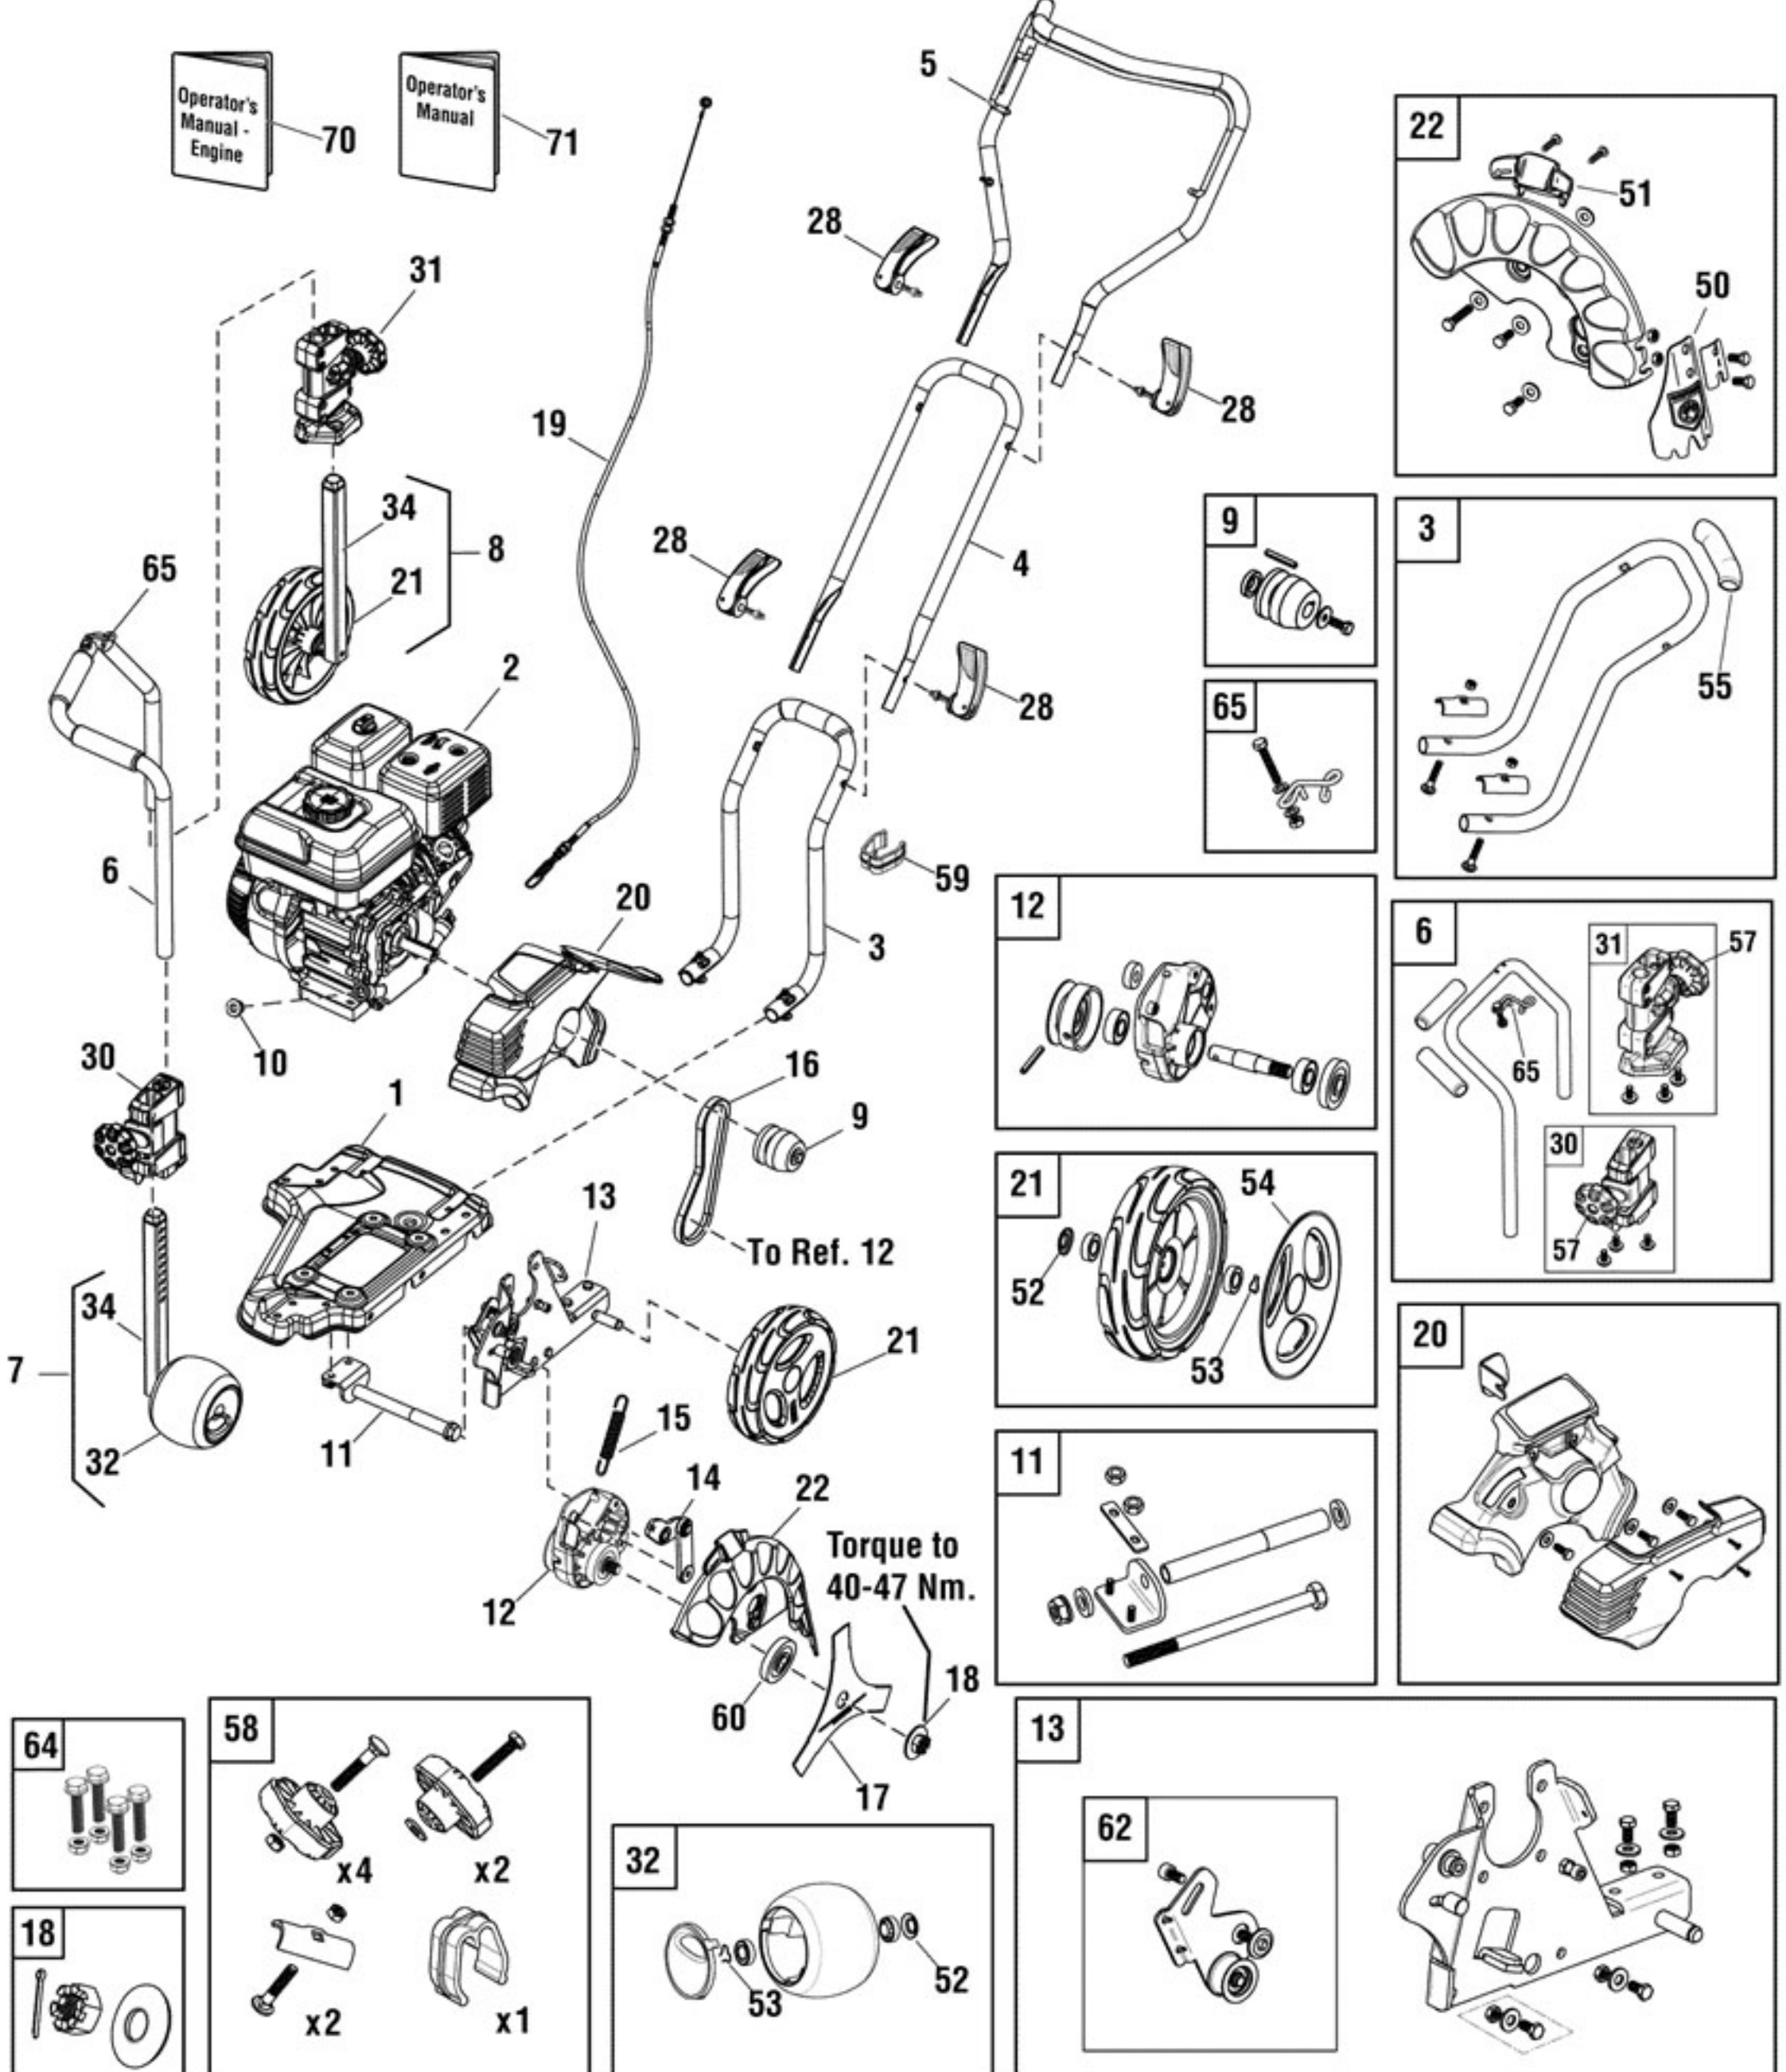

Operator's Manual - Engine 70

Operator's Manual 71

Click on BLUE part # for price

Ref #	Part #	Description	Qty	Foot Note
1	<a href="#">ME63325F</a>	DECK, Edger	1	
2	EE14596A	** ENGINE, 127cc Briggs & Stratton	1	Call for Price
3	<a href="#">ME63443A</a>	* KIT, Lower Handle	1	* Kits include all parts shown in box.
4	<a href="#">ME63390A</a>	HANDLE, Center	1	
5	<a href="#">ME63449A</a>	HANDLE, Upper	1	
6	ME63481A	* KIT, Shoulder Bump Pack	1	* Kits include all parts shown in box.
7	ME63336A	ROLLER POST ASSEMBLY	1	
8	ME63335A	WHEEL POST ASSEMBLY	1	
9	<a href="#">EE14690A</a>	* KIT, Pulley	1	* Kits include all parts shown in box.
9	<a href="#">EE14701A</a>	* KIT, Pulley	1	
10	<a href="#">EE14675A</a>	OIL CAP, Short Hex	1	
11	<a href="#">ME63415A</a>	* KIT, Pivot Assembly	1	* Kits include all parts shown in box.
12	<a href="#">ME63431A</a>	* KIT, Pivot Arm Assembly	1	* Kits include all parts shown in box.
13	<a href="#">ME63420A</a>	* KIT, Mounting Bracket	1	* Kits include all parts shown in box.