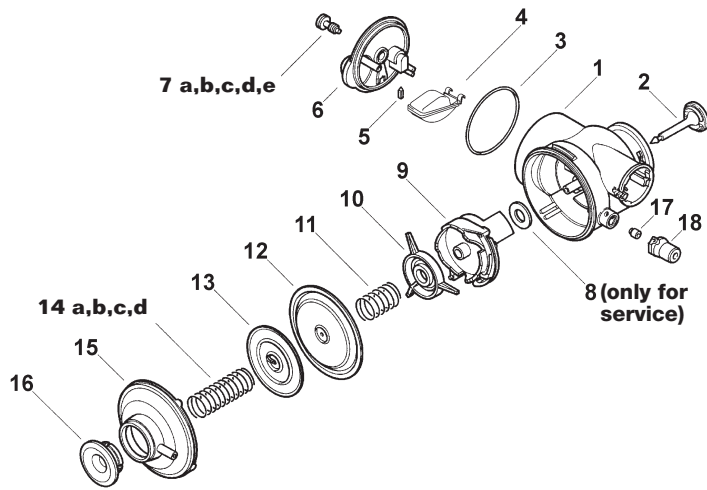

DOMESTIC CARBURETTOR & IGNITION ASSEMBLY

2 STROKE CARBURETTOR ASSY