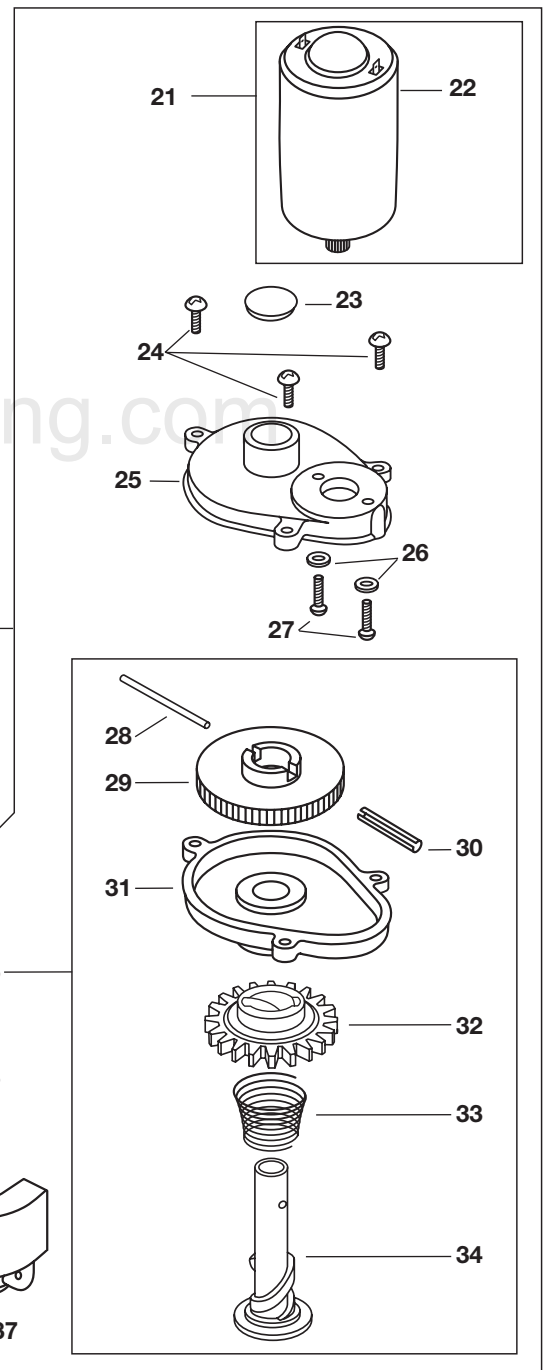

ITEM	DESCRIPTION	PART No.
22B	BOLT - ENGINE MOUNT - LONG SHAFT 19"	HA21330D
23A	BOLT - ENGINE MOUNT - SHORT SHAFT	HA21311D
23B	BOLT - ENGINE MOUNT - LONG SHAFT 19"	HA21331D
24	BAFFLE PLATE	EN72901A
25a	PLASTIC INSERT	EN73000A
25b	METAL INSERT S600	EN72950A
26	VACUUM NOZZLE & RETAINER	CR03727P
27	VACUUM TUBE	HA25948A
29	WASHER - CARBY > MANIFOLD	CR03479B
30	SCREW - MANIFOLD	HA21248D
31	O RING - CARBY > MANIFOLD	HA25363A
32A	INLET MANIFOLD ASSY - STRAIGHT	CR03740A
33	O RING - MANIFOLD > CYL HEAD	CR03227A
34	TUBE - FUEL / DECOMPRESSOR	HA25934S
35a	DECOMPRESSOR ASSY	EN72541P
36a	NOZZLE - SHORT DECOMP.	EN72931U
36b	NOZZLE - LONG DECOMP.	NLA
37	GASKET - DECOMPRESSOR	EN71052D
38a	MUFFLER ASSY ALUMINIUM (1MESH)	EN73180A
38b	MUFFLER ASSY ALUMINIUM (2 MESH)	EN73179A
39	MUFFLER CLIP	EN72560B
40	STARTER ASSY	ST12811A
41	NUT - STARTER PULLEY	ST12633U
42	PULLEY / SPRING ASSY	ST12645S
43	KNOB - STARTER CORD	ST12572U
44	STARTER CORD	ST12038U
45	STARTER HOUSING ASSY	ST12650P
46	EYELET - STARTER CORD	ST12817A
47	STARTER PLATE	ST12672A
48	FRICITION SPRING	ST12624U
49	O RING - STARTER SHAFT	HA25506U
50	STARTER SHAFT	ST12634P
51	BOLT - STARTER ASSY	HA21244D
52	O RING - STARTER > ENGINE	ST12629A
54a	PULLEY - S600 - UP TO 5/99 >use	EN72980A
54b	PULLEY - S600 - FROM 5/99	EN72980A
55	ROPE GUIDE - VAC 2000	ST12665A
56	FLYWHEEL GUARD - VAC 2000	VV17133X
57	DEFLECTOR - S600	EN72718A
58	PULLEY - TILT-A-CUT	ME63295G
59	WASHER	EN72620B
60	NUT - NYLOC	EN72534D
61	BELT GUARD - SELF PROP	EN72860A
62	SCREW (S600) M5 x 14HH WASHER FACE	HA20331D
63	SUPPORT BRACKET	EN72795A

KEYSTART COMPONENTS

BATTERY & CARRIER

IGNITION SWITCH

STARTER MOTOR

WIRING HARNESS

BATTERY CARRIER

ITEM	DESCRIPTION	PART No.
1	BATTERY BRACKET	CH85876G
1a	DC SOCKET PLUG	ST12828A
2	BATTERY	ST12715A
3	FOAM CUSHION	ST12789A
4	BATTERY COVER	CH85884G
5	HEX BOLT	HA20339D