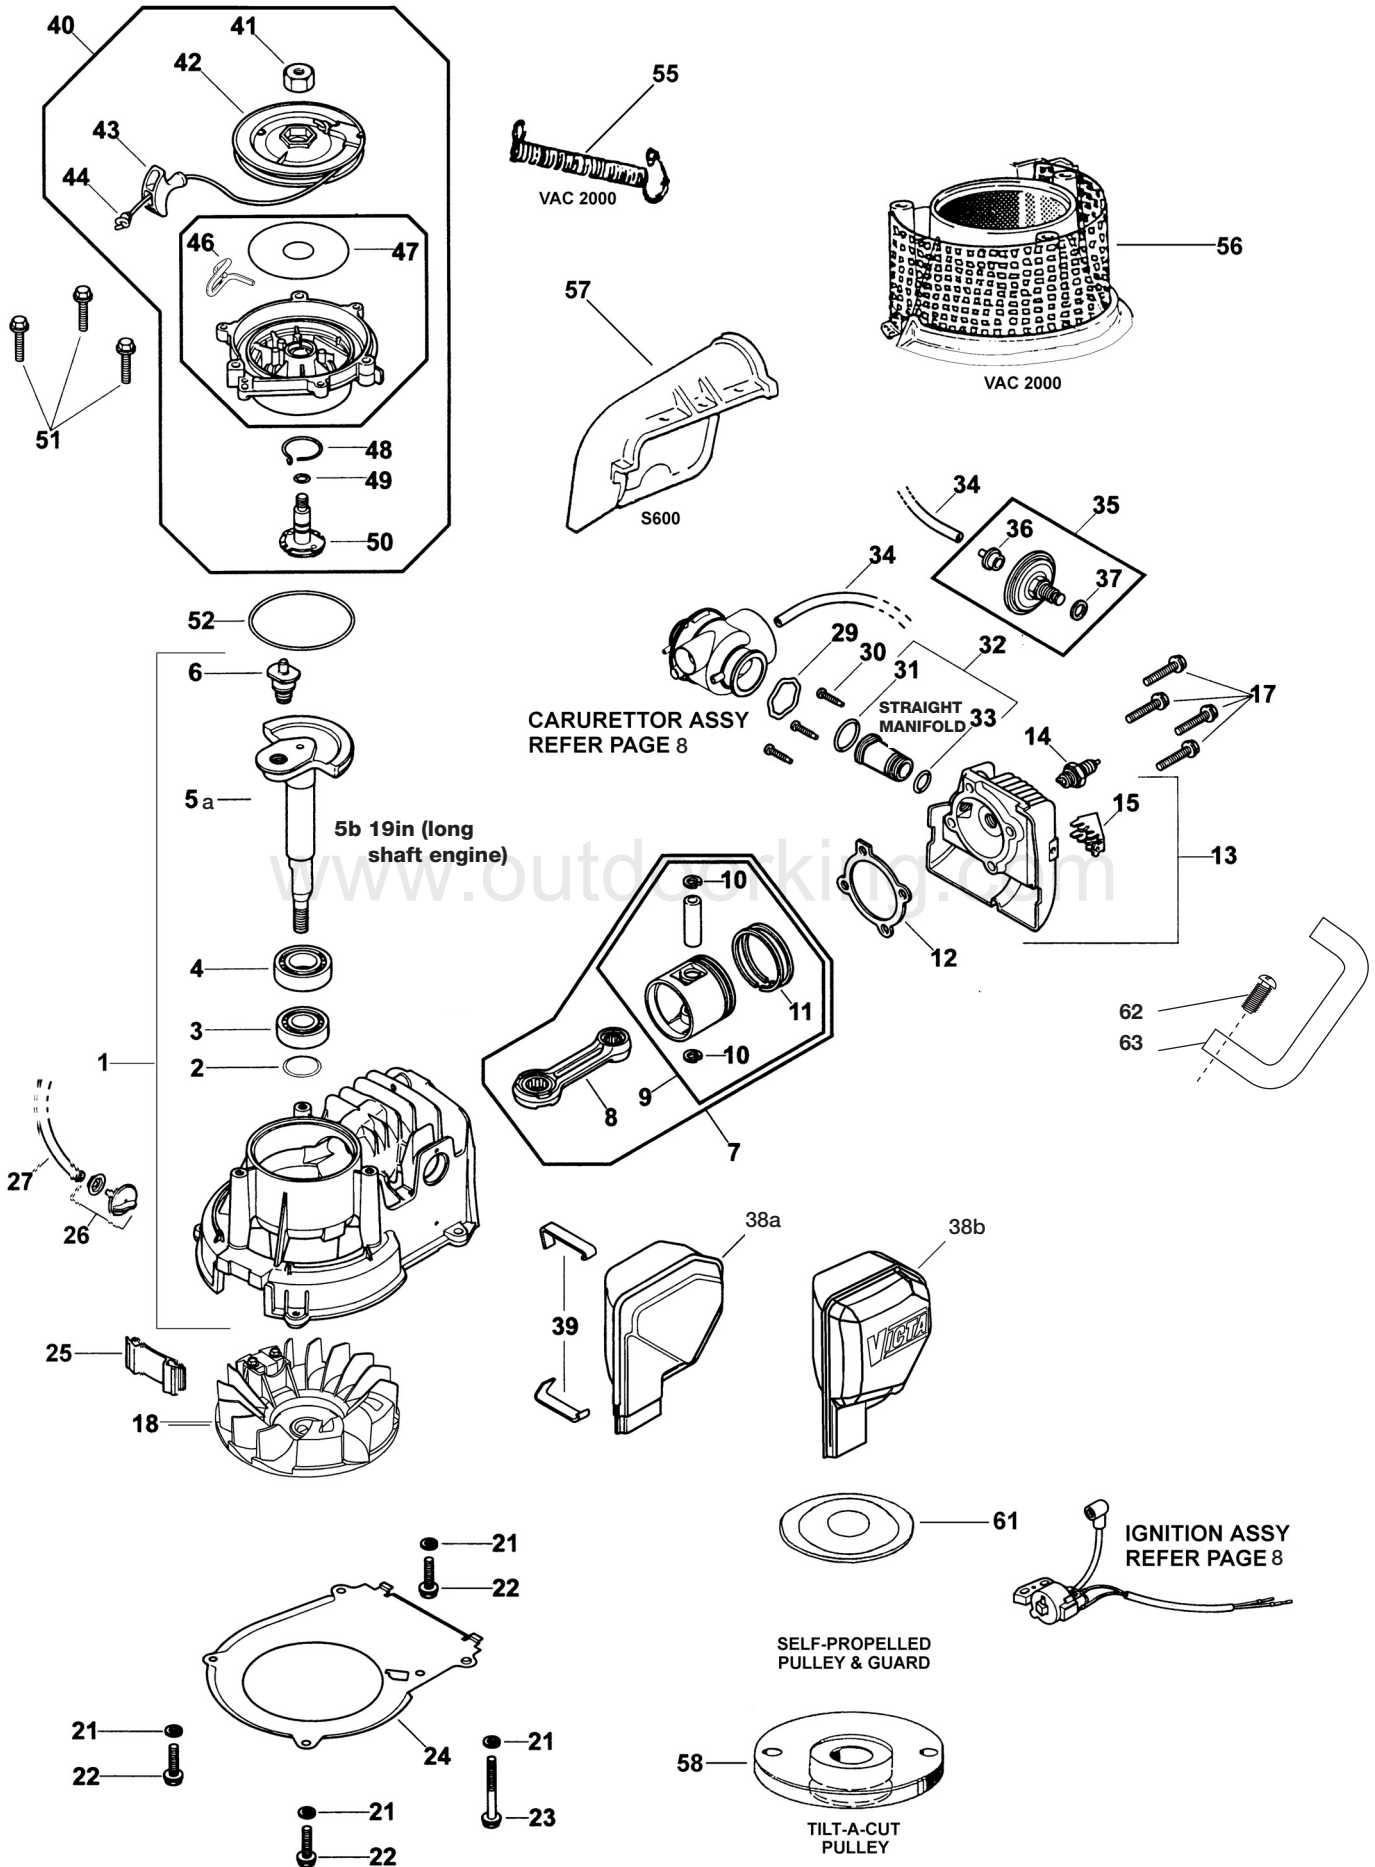

VICTA POWER TORQUE 2 STROKE ENGINE PROFESSIONAL / MASTER SERIES

VICTA POWER TORQUE 2 STROKE ENGINE - PROFESSIONAL / MASTER SERIES

ITEM	DESCRIPTION	PART No.
	ENGINE ASSY - PRO 550 SINGLE SPEED	EN73046A
	ENGINE ASSY - PRO 550 VARIABLE SPEED	EN73115A
	ENGINE ASSY - PRO 505	EN73051A
	ENGINE ASSY - S600	EN73022A
	ENGINE ASSY - PRO UTILITY	EN73045A
	ENGINE ASSY - TILT-A-CUT	EN73023A
	ENGINE ASSY - VAC 2000	EN73024A
	ENGINE ASSY - PRO MorC	EN73070A
1A	SHORT ENGINE EXCL HEAD & CARB - SHORT SHAFT	EN72930A
1B	SHORT ENGINE EXCL HEAD & CARB - LONG SHAFT 19"	EN73110A
2	OIL SEAL - LOWER BEARING	HA25525A
3	LOWER BEARING	HA25501A
4	UPPER BEARING	HA25689A
5A	CRANKSHAFT SHORT SHAFT	EN02118A
5B	CRANKSHAFT LONG SHAFT	EN02145A
6	CRANKPIN	EN02109B
7	PISTON & CONROD ASSY	EN02142A
8	CONROD ASSY	EN02104A
9a	PISTON ASSY - STD	EN72841A
9b	PISTON ASSY - .020" >ROS	EN72842A
9c	PISTON ASSY - .040"	NLA
9d	PISTON ASSY - .060" >ROS	EN72844A
10	CIRCLIP - GUDGEON PIN	EN70709U
11a	PISTON RING SET - STD	EN70743P
11b	PISTON RING SET - .020" >ROS	EN70740P
11c	PISTON RING SET - .040" >ROS	EN70742P
11d	PISTON RING SET - .060" >ROS	EN72322P
12	GASKET - CYLINDER HEAD	EN72516A
13a	CYL. HEAD - HIGH COMP	EN73015A
13b	CYL. HEAD - TILT-A-CUT & VAC	EN73015A
14a	SPARK PLUG - BPMR4A (Single)	NLA
14b	SPARK PLUG - BPMR4A (10 Pack)	HA25715P
14c	SPARK PLUG - BPMR4A (200 Pack)	HA25715T
15	PLUG GUARD	EN72723A
17	BOLT - CYLINDER HEAD	HA21244D
18a	FLYWHEEL - STANDARD	MA05648A
18b	FLYWHEEL - S600	MA05653A
19A	SLEEVE - STANDARD	EN72644B
19B	SLEEVE & PULLEY - 505/550 S/P SINGLE SPEED	EN73016B
19C	SLEEVE - 550 PUSH	EN73013B
19D	SLEEVE AND PULLEY - 550 VARIABLE SPEED	EN73162B
21	SPRING WASHER	HA23140D
22A	BOLT - ENGINE MOUNT SHORT SHAFT	HA21256D

ITEM	DESCRIPTION	PART No.
22B	BOLT - ENGINE MOUNT - LONG SHAFT 19"	HA21330D
23A	BOLT - ENGINE MOUNT - SHORT SHAFT	HA21311D
23B	BOLT - ENGINE MOUNT - LONG SHAFT 19"	HA21331D
24	BAFFLE PLATE	EN72901A
25a	PLASTIC INSERT	EN73000A
25b	METAL INSERT S600	EN72950A
26	VACUUM NOZZLE & RETAINER	CR03727P
27	VACUUM TUBE	HA25948A
29	WASHER - CARBY > MANIFOLD	CR03479B
30	SCREW - MANIFOLD	HA21248D
31	O RING - CARBY > MANIFOLD	HA25363A
32A	INLET MANIFOLD ASSY - STRAIGHT	CR03740A
33	O RING - MANIFOLD > CYL HEAD	CR03227A
34	TUBE - FUEL / DECOMPRESSOR	HA25934S
35a	DECOMPRESSOR ASSY	EN72541P
36a	NOZZLE - SHORT DECOMP.	EN72931U
36b	NOZZLE - LONG DECOMP.	NLA
37	GASKET - DECOMPRESSOR	EN71052D
38a	MUFFLER ASSY ALUMINIUM (1MESH)	EN73180A
38b	MUFFLER ASSY ALUMINIUM (2 MESH)	EN73179A
39	MUFFLER CLIP	EN72560B
40	STARTER ASSY	ST12811A
41	NUT - STARTER PULLEY	ST12633U
42	PULLEY / SPRING ASSY	ST12645S
43	KNOB - STARTER CORD	ST12572U
44	STARTER CORD	ST12038U
45	STARTER HOUSING ASSY	ST12650P
46	EYELET - STARTER CORD	ST12817A
47	STARTER PLATE	ST12672A
48	FRICITION SPRING	ST12624U
49	O RING - STARTER SHAFT	HA25506U
50	STARTER SHAFT	ST12634P
51	BOLT - STARTER ASSY	HA21244D
52	O RING - STARTER > ENGINE	ST12629A
54a	PULLEY - S600 - UP TO 5/99 >use	EN72980A
54b	PULLEY - S600 - FROM 5/99	EN72980A
55	ROPE GUIDE - VAC 2000	ST12665A
56	FLYWHEEL GUARD - VAC 2000	VV17133X
57	DEFLECTOR - S600	EN72718A
58	PULLEY - TILT-A-CUT	ME63295G
59	WASHER	EN72620B
60	NUT - NYLOC	EN72534D
61	BELT GUARD - SELF PROP	EN72860A
62	SCREW (S600) M5 x 14HH WASHER FACE	HA20331D
63	SUPPORT BRACKET	EN72795A

>ROS = Run Out Stock

NLA = No Longer Available