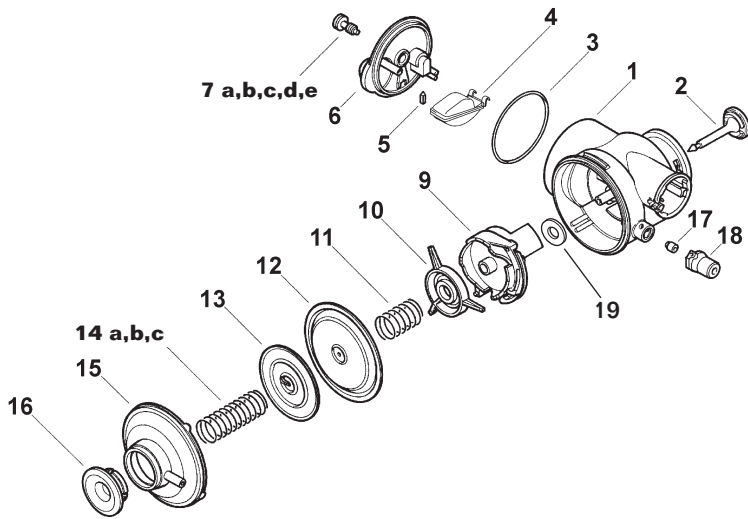

MASTER SERIES CARBURETTOR, THROTTLE AND IGNITION ASSEMBLIES

2 STROKE CARBURETTOR ASSY