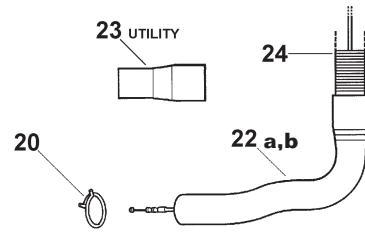

2 STROKE SNORKEL ASSY