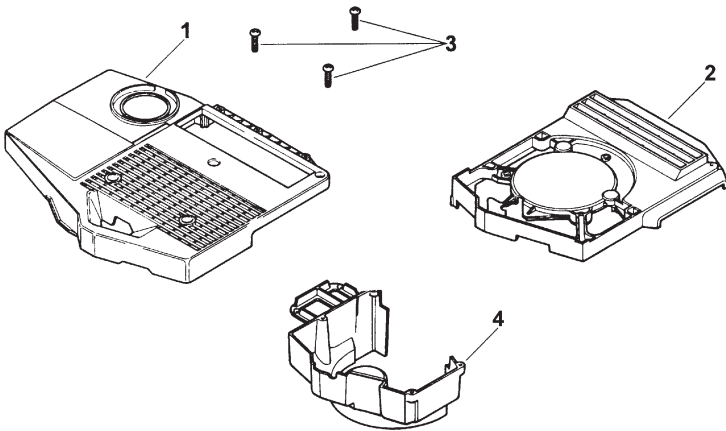

2 STROKE ENGINE COWLING & ENGINE MOUNTED FUEL TANKS MASTER SERIES

INTERIM COWLING TILT-A-CUT