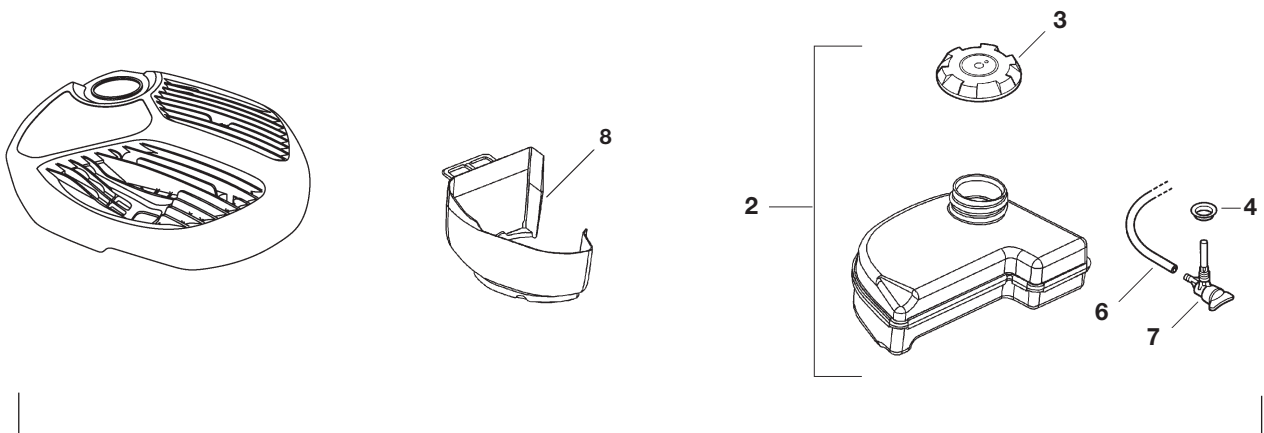

VS COWLING & TANK