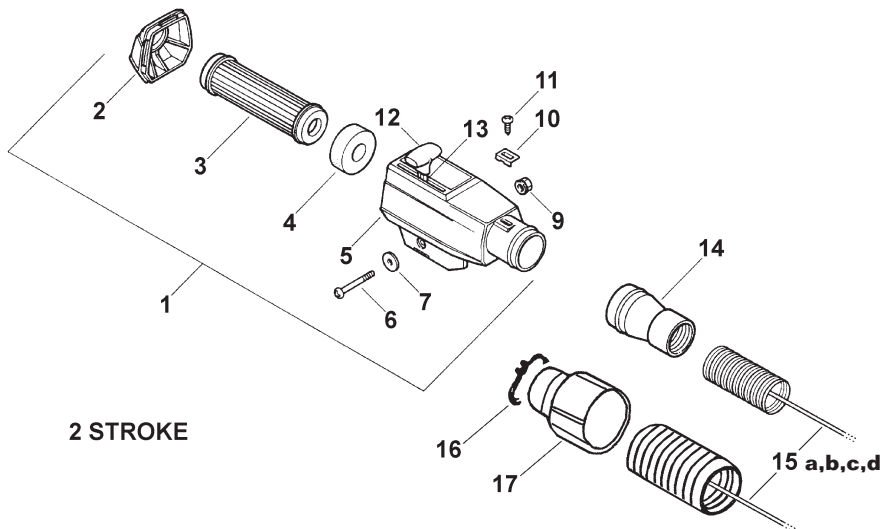

THROTTLE / AIR FILTER ASSY's

2 STROKE

4 STROKE

2 STROKE IGNITION ASSY