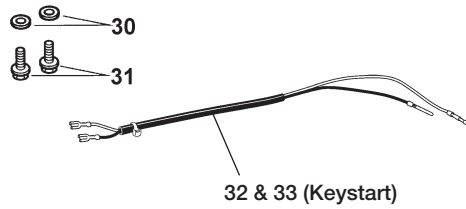

>ROS = Run Out Stock

NLA = No Longer Available

DOMESTIC CARBURETTOR & IGNITION ASSEMBLY

2 STROKE CARBURETTOR ASSY

2 STROKE IGNITION ASSY

www.outdoorking.com

2 STROKE LOWER SNORKEL

DOMESTIC CARBURETTOR & IGNITION ASSEMBLY

2 STROKE CARBURETTOR ASSY

ITEM	DESCRIPTION	PART No.
	CARBY ASSY - LOW COMP ENG	CR03616A
	CARBY ASSY - STD/HI COMP ENG	CR03730A
	CARBY ASSY - MUSTANG 20"	CR03738A
	CARBY ASSY - UTILITY	CR03618A
1	BODY ASSY INCL POPPET VALVE	CR03661P
2	POPPET VALVE	CR03593A
3	O RING	HA25126U
4	FLOAT ASSY	CR03402U
5	CUT OFF NEEDLE	CR03404A
6	CAP - FLOAT CHAMBER	CR03501A
7a	JET assy 39-40m/l per min 2 rings	CR03655A
7b	JET assy 40-42m/l per min 4 rings	CR03685A
7c	JET assy 43-45m/l per min 1ring	CR03696A
7d	JET assy 45-47m/l p min plain face	CR03522A
7e	3 RING JET	CR03754A