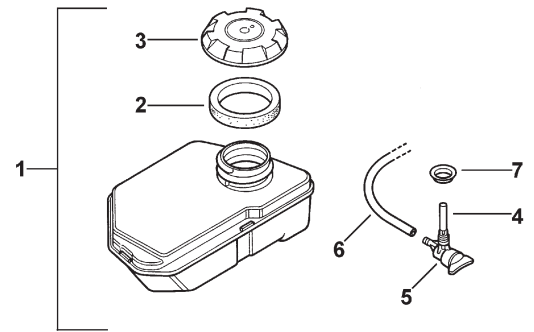

INTERIM & DELUXE FUEL TANK