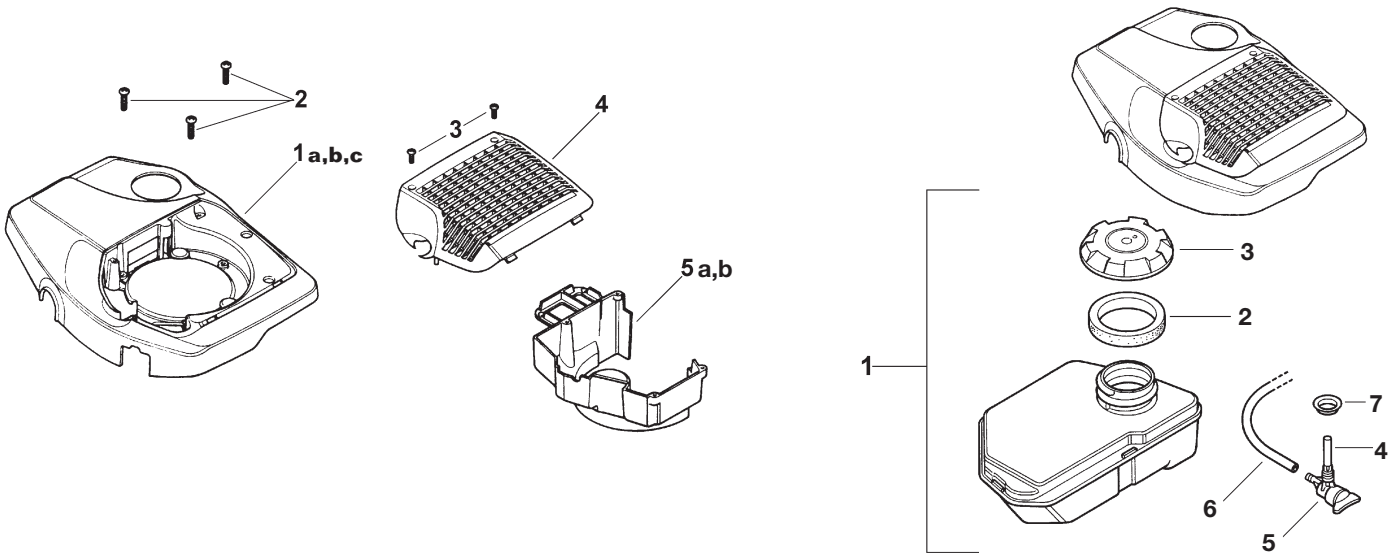

VS160 COWLING - DELUXE (Key start models - Std Series)