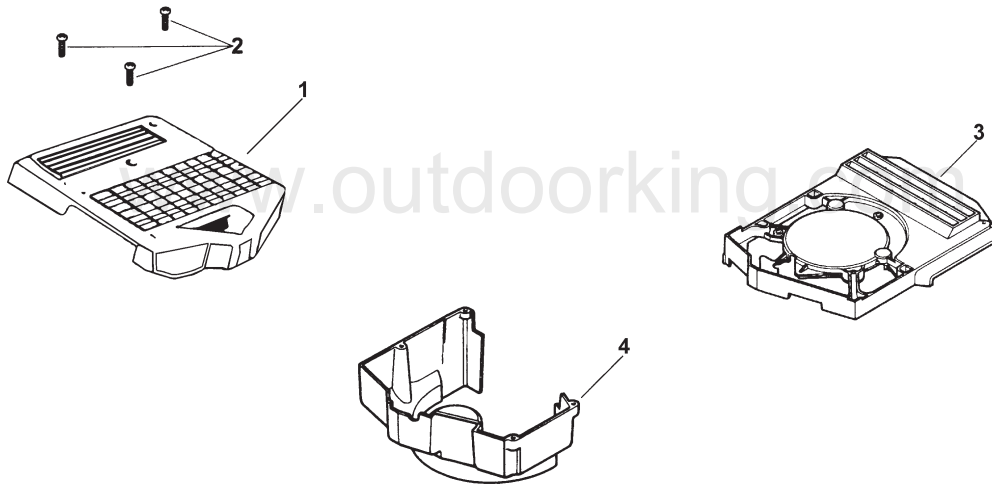

PRO/MASTER SERIES COWLING