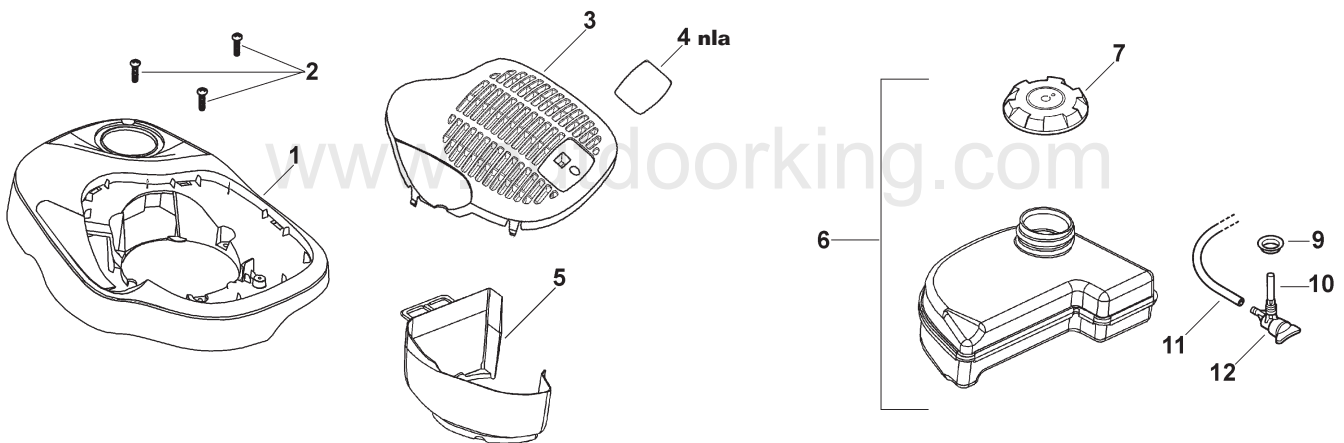

VSX COWLING & TANK