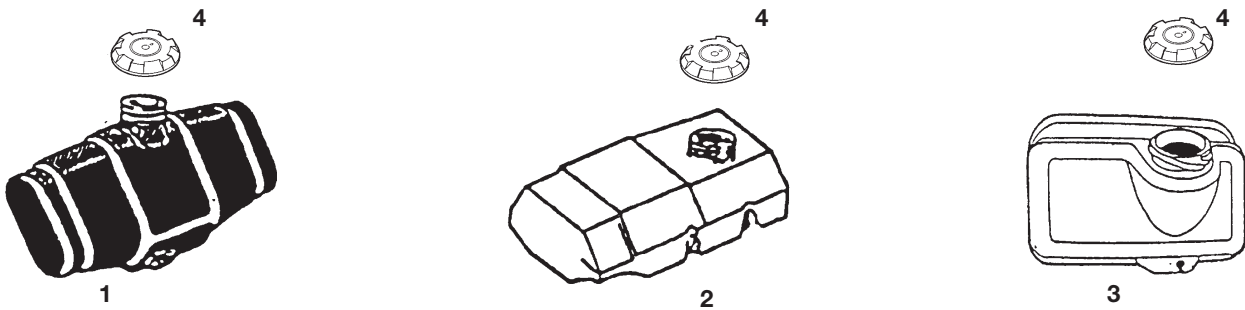

PRO/MASTER SERIES TANKS