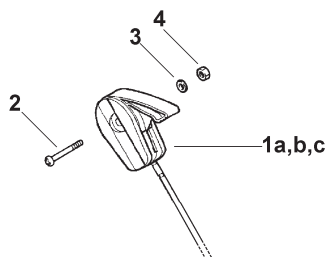

2 STROKE IGNITION ASSY

ITEM	DESCRIPTION	PART No.
25	COIL ASSY INCL PLUG LEAD	MA05678A
27	SPARK PLUG COVER	MA05370A
30	WASHER	HA25311B

ITEM	DESCRIPTION	PART No.
31	SCREW	HA21249D
32	LEAD ASSY - STANDARD	MA05670A
33	LEAD ASSY - KEYSTART	MA05683A

DOMESTIC THROTTLE & AIR FILTER ASSEMBLY

THROTTLE / AIR FILTER ASSY's

4 STROKE SNORKEL CORVETTE MODELS

4 STROKE TROTTLE CONTROL

ALL 4 STROKE ENGINES - REFER PARTS LIST FOR SPECIFIC ENGINE TYPES

DOMESTIC THROTTLE & AIR FILTER ASSEMBLY

THROTTLE CONTROLS & AIR FILTER ASSY'S

ITEM	DESCRIPTION	PART No.
1	FILTER ASSY - WITHOUT LEVER	AF07480A
2	END CAP - LARGE	AF07815U
3a	FILTER ELEMENT - LARGE	AF07282U
3b	FILTER ELEMENT - SMALL	AF07276U
4	SEAL - FILTER BODY	AF07275U
5	FILTER BODY - LARGE	AF07814U
6	SCREW - FILTER BODY	HA20421D
7	WASHER	HA23165D
9	NUT & WASHER - FILTER BODY	HA24847D
10	SCREW PLATE	AF07570D
11	SCREW - CABLE	HA20249U
12	THROTTLE LEVER	AF07489A
13	KNOB - THROTTLE LEVER	AF07496U
14a	UPPER ADAPTER - STANDARD	AF07556U
14b	UPPER ADAPTER - VSX160	AF07831A