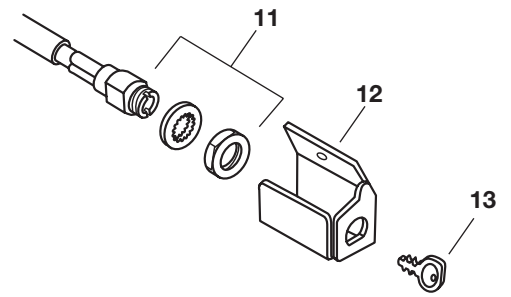

IGNITION SWITCH