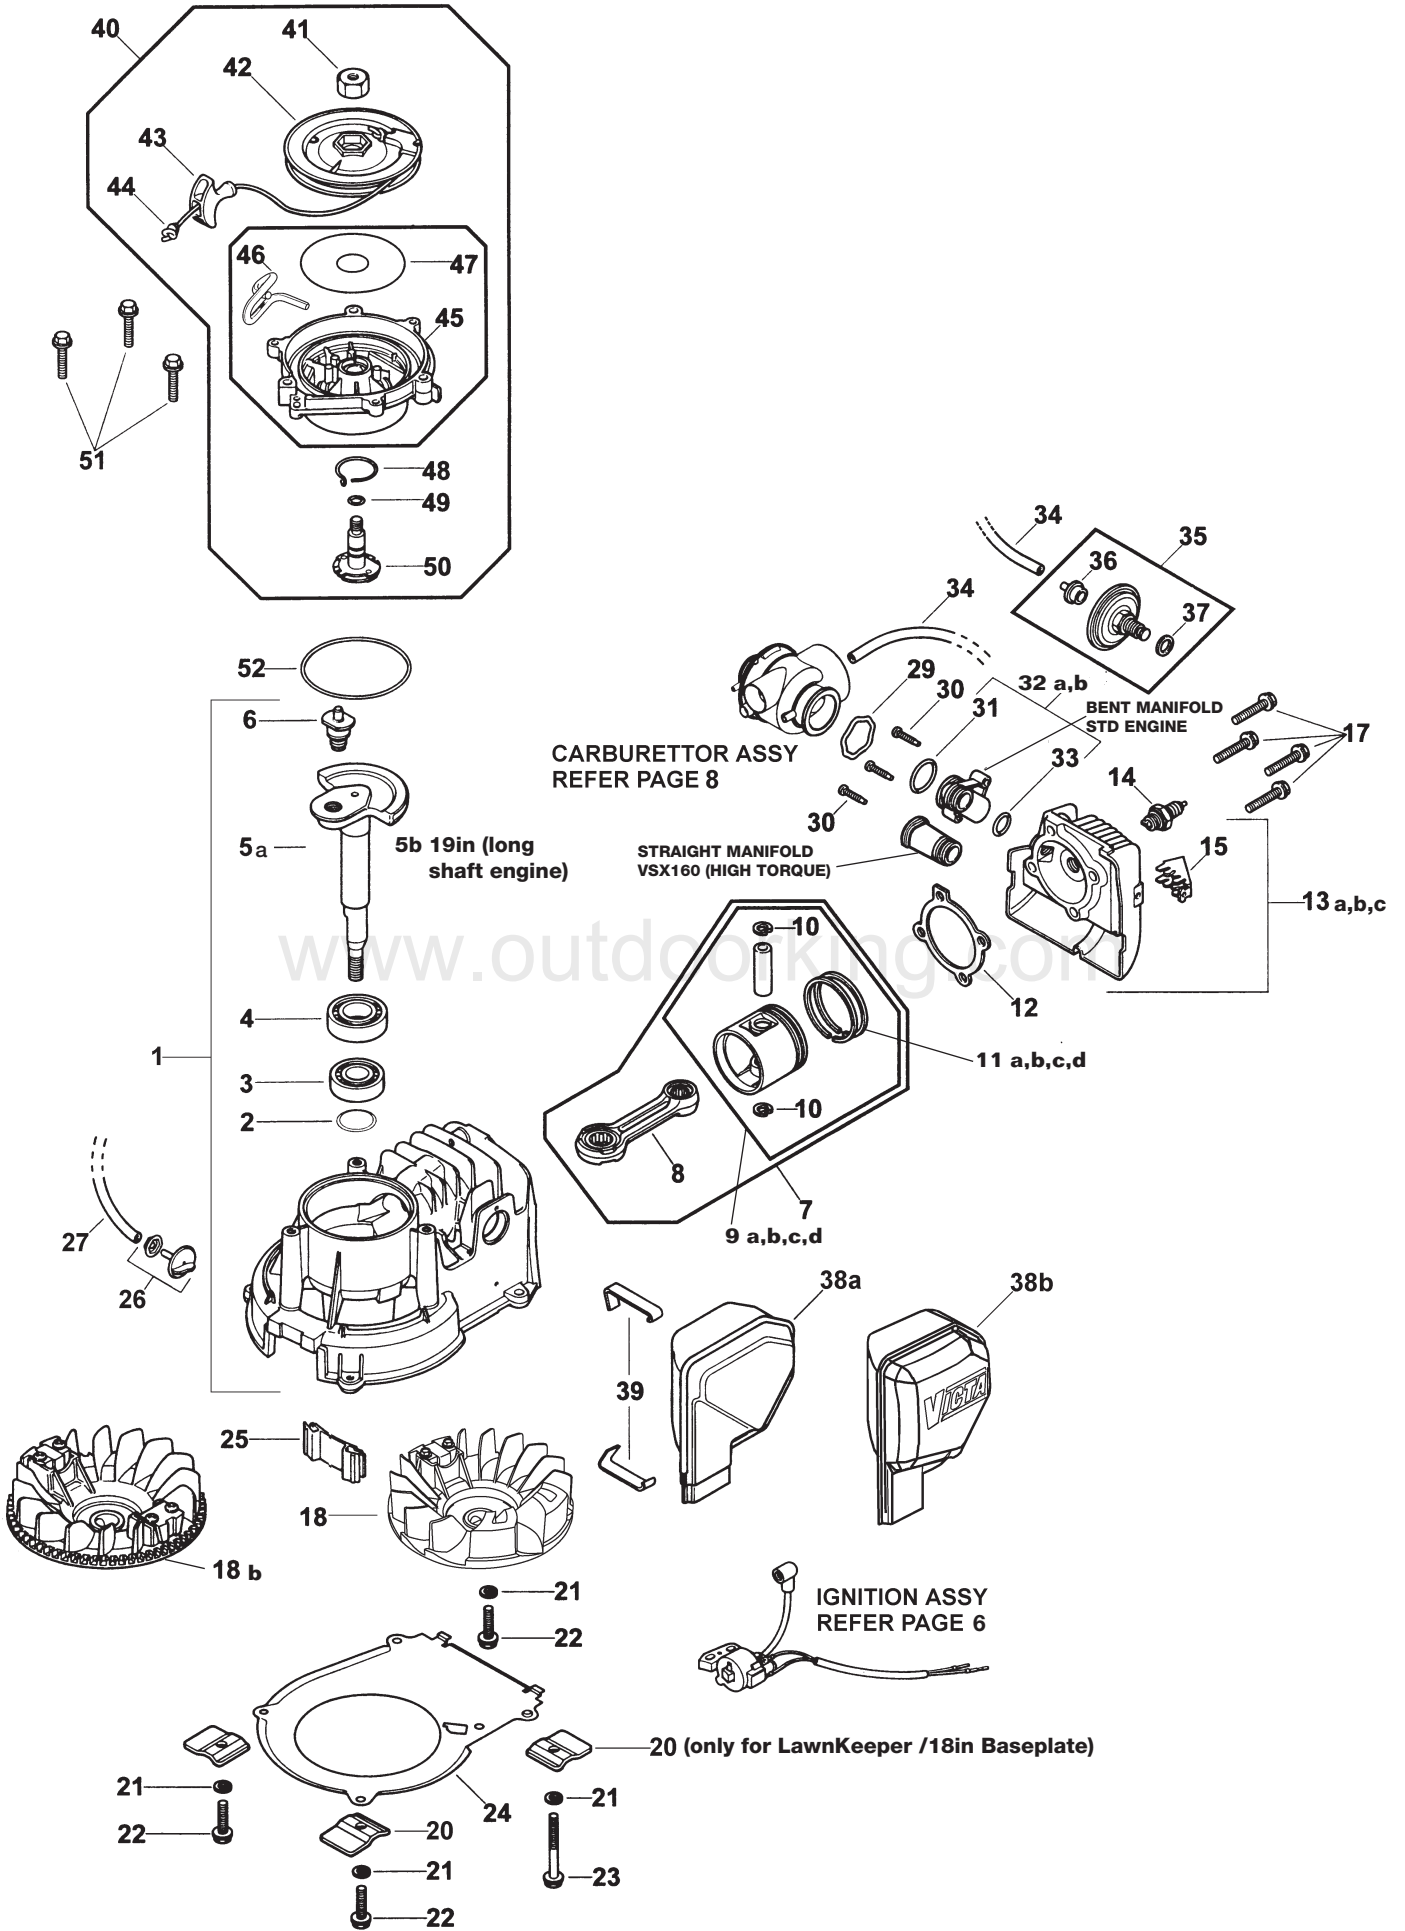

www.outdoorking.com

VICTA POWER TORQUE 2 STROKE ENGINE STD SERIES

VICTA POWER TORQUE 2 STROKE ENGINE - V160, VS160, VSX160

ITEM	DESCRIPTION	PART No.	ITEM	DESCRIPTION	PART No.
	ENGINE ASSY - V160 & VS160 SHORT SHAFT	EN73069A	18b	FLYWHEEL - KEYSTART	MA05633A
	ENGINE ASSY - V160 & VS160 LONG SHAFT 19"	EN73160A	20	ENGINE SUPPORT PLATE (only 18in Baseplate)	CH84916A
	ENGINE ASSY - VSX160 SHORT SHAFT	EN73070A	21	SPRING WASHER	HA23140D
	ENGINE ASSY - VSX160 LONG SHAFT 19"	EN73108A	22	BOLT - ENGINE MOUNT, SHORT	HA21256D
	ENGINE ASSY - KEYSTART SHORT SHAFT	EN73074A	23	BOLT - ENGINE MOUNT, LONG 19"	HA21311D
	ENGINE ASSY - KEYSTART LONG SHAFT 19"	EN73109A	24	BAFFLE PLATE	EN72901A
1A	SHORT ENGINE - EXCL HEAD & CARBY SHORT SHAFT	EN72930A	25	PLASTIC INSERT	EN73000A
1B	SHORT ENGINE - EXCL HEAD & CARBY LONG SHAFT 19"	EN73110A	26	VACUUM NOZZLE & RETAINER	CR03727P
2	OIL SEAL - LOWER BEARING	HA25525A	27	VACUUM TUBE	HA25948A
3	LOWER BEARING	HA25501A	29	WASHER - CARBY > MANIFOLD	CR03479B
4	UPPER BEARING	HA25689A	30	SCREW - MANIFOLD	HA21248D
5A	CRANKSHAFT (SHORT)	EN02118A	31	O RING - CARBY > MANIFOLD	HA25363A
5B	CRANKSHAFT (LONG) 19in	EN02145A	32a	MANIFOLD ASSY - STD BENT	CR03726A
6	CRANKPIN	EN02109B	32b	MANIFOLD ASSY - VSX STRAIGHT	CR03740A
7	PISTON & CONROD ASSY	EN02142A	33	O RING - MANIFOLD	CR03227A
8	CONROD ASSY	EN02104A	34	TUBE - FUEL / DECOMPRESSOR	HA25934S
9A	PISTON ASSY - STD	EN72841A	35	DECOMPRESSOR ASSY	EN72541P
9B	PISTON ASSY - .020" >ROS	EN72842A	36	NOZZLE - DECOMPRESSOR	EN72931U
9C	PISTON ASSY - .040"	NLA	37	GASKET - DECOMPRESSOR	EN71052D
9D	PISTON ASSY - .060" >ROS	EN72844A	38a	MUFFLER ASSY - ALUMINIUM (1 Mesh)	EN73180A
10	CIRCLIP - GUDGEON PIN	EN70709U	38b	MUFFLER ASSY - ALUMINIUM (2 Mesh)	EN73179A
11A	PISTON RING SET - STD	EN70743P	39	MUFFLER CLIP	EN72560B
11B	PISTON RING SET - .020" >ROS	EN70740P	40	STARTER ASSY	ST12811A
11C	PISTON RING SET - .040" >ROS	EN70742P	41	NUT - STARTER PULLEY	ST12633U
11D	PISTON RING SET - .060" >ROS	EN72322P	42	PULLEY / SPRING ASSY	ST12645S
12	GASKET - CYLINDER HEAD	EN72516A	43	KNOB - STARTER CORD	ST12572U
13A	CYL. HEAD - LOW COMP	EN73014A	44	STARTER CORD	ST12038U
13B	CYL. HEAD - STD COMP	EN73015A	45	STARTER HOUSING ASSY	ST12650P
13C	CYL. HEAD - HIGH COMP	EN73015A	46	EYELET WIRE - STARTER CORD	ST12817A
14A	SPARK PLUG - BPMR4A (Single)	HA27268A	47	STARTER PLATE	ST12672A
14B	SPARK PLUG - BPMR4A (10 Pack)	HA25715P	48	FRICTION SPRING	ST12624U
14C	SPARK PLUG - BPMR4A (200 Pack)	HA25715T	49	O RING - STARTER SHAFT	HA25506U
15	PLUG GUARD	EN72723A	50	STARTER SHAFT	ST12634P
17	BOLT - CYLINDER HEAD	HA21244D	51	BOLT - STARTER ASSY	HA21244D
18a	FLYWHEEL - STANDARD	MA05648A	52	O RING - STARTER > ENGINE	ST12629A