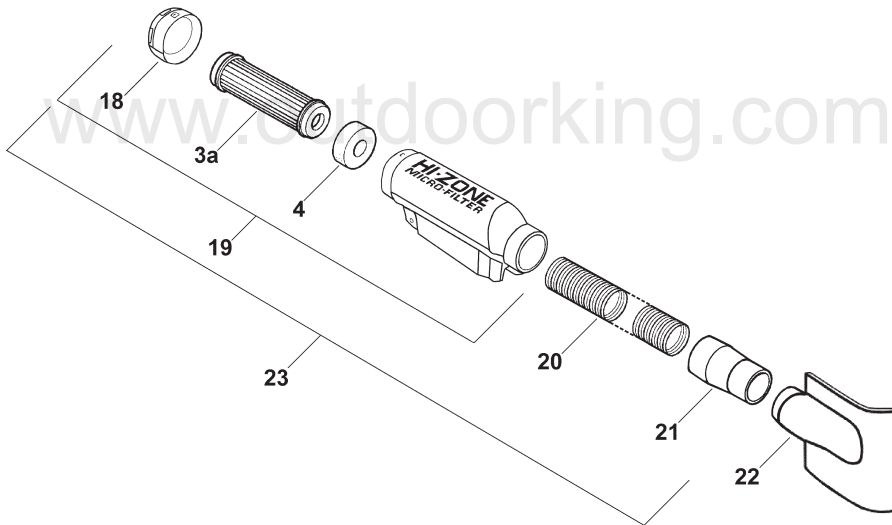

4 STROKE SNORKEL CORVETTE MODELS