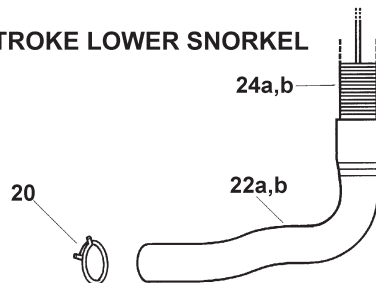

>ROS = Run Out Stock

NLA = No Longer Available

DOMESTIC CARBURETTOR & IGNITION ASSEMBLY

2 STROKE CARBURETTOR ASSY

2 STROKE IGNITION ASSY

www.outdoorking.com

2 STROKE LOWER SNORKEL

DOMESTIC CARBURETTOR & IGNITION ASSEMBLY

2 STROKE CARBURETTOR ASSY

ITEM	DESCRIPTION	PART No.
	CARBY ASSY - LOW COMP ENG	CR03616A
	CARBY ASSY - STD/HI COMP ENG	CR03730A
	CARBY ASSY - MUSTANG 20"	CR03738A
	CARBY ASSY - UTILITY	CR03618A
1	BODY ASSY INCL POPPET VALVE	CR03661P
2	POPPET VALVE	CR03593A
3	O RING	HA25126U
4	FLOAT ASSY	CR03402U
5	CUT OFF NEEDLE	CR03404A
6	CAP - FLOAT CHAMBER	CR03501A
7a	JET assy 39-40m/l per min 2 rings	CR03655A
7b	JET assy 40-42m/l per min 4 rings	CR03685A
7c	JET assy 43-45m/l per min 1ring	CR03696A
7d	JET assy 45-47m/l p min plain face	CR03522A
7e	3 RING JET	CR03754A