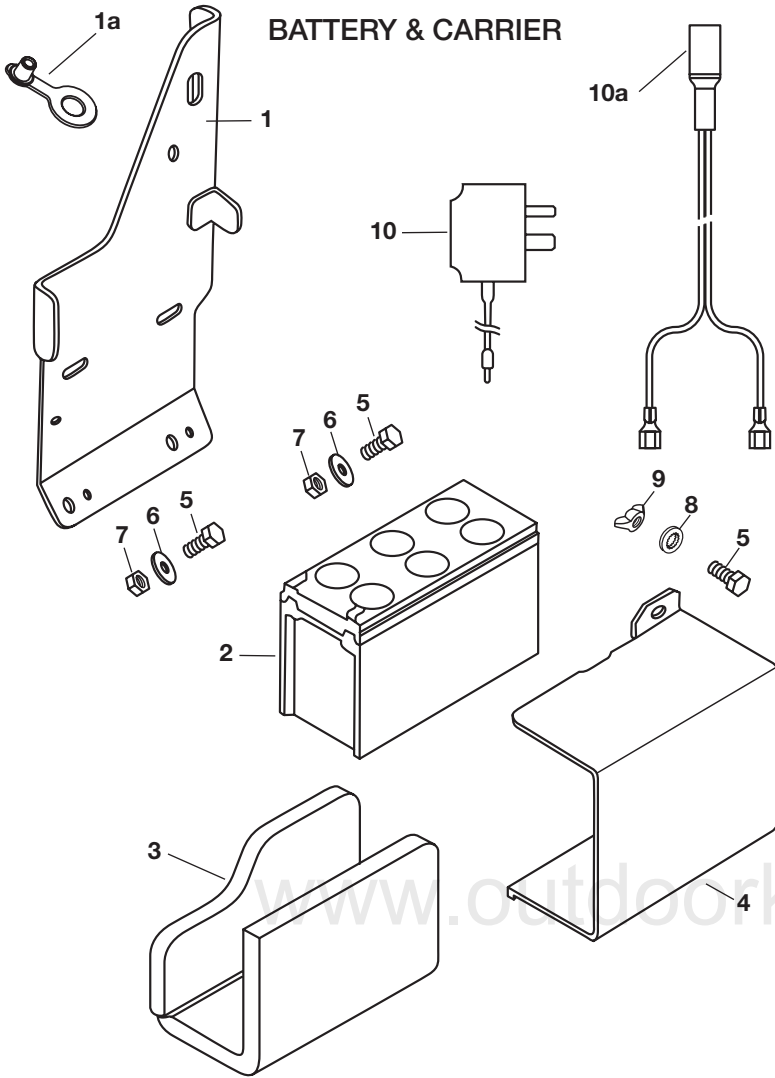

KEYSTART COMPONENTS

BATTERY & CARRIER