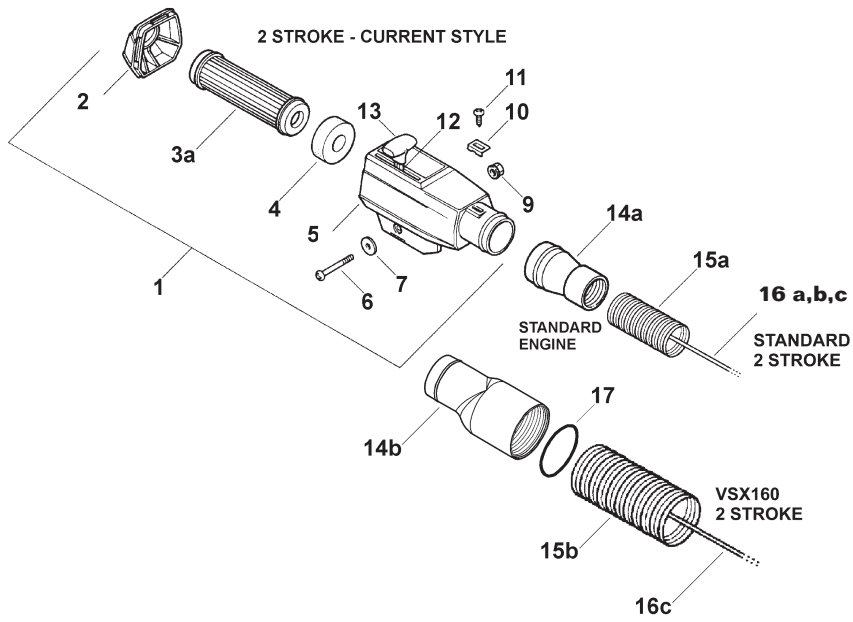

DOMESTIC THROTTLE & AIR FILTER ASSEMBLY

THROTTLE / AIR FILTER ASSY's