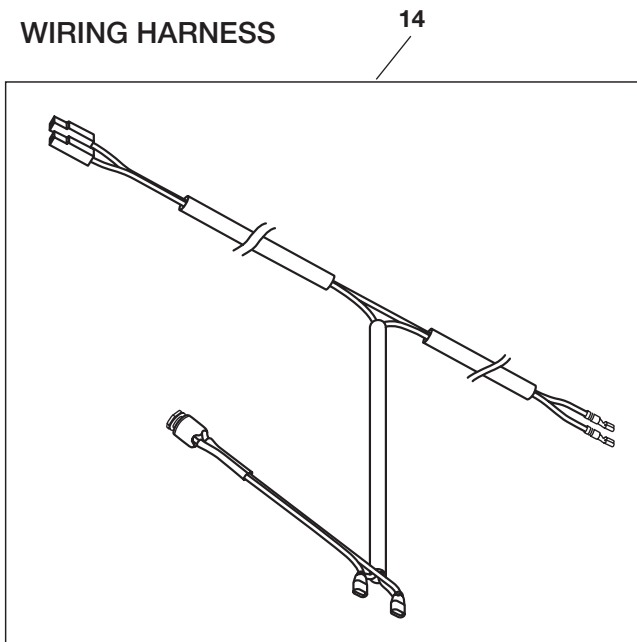

KEYSTART COMPONENTS

BATTERY & CARRIER

IGNITION SWITCH

STARTER MOTOR

WIRING HARNESS

BATTERY CARRIER

ITEM	DESCRIPTION	PART No.
1	BATTERY BRACKET	CH85876G
1a	DC SOCKET PLUG	ST12828A
2	BATTERY	ST12715A
3	FOAM CUSHION	ST12789A
4	BATTERY COVER	CH85884G
5	HEX BOLT	HA20339D

ITEM	DESCRIPTION	PART No.
6	WASHER	HA22272D
7	NUT	HA24845D
8	WASHER	HA23316D
9	WINGNUT	HA24898D
10	BATTERY CHARGER	ST12779A
10a	BATTERY ADAPTOR	ST12827A

IGNITION SWITCH

ITEM	DESCRIPTION	PART No.
11	SWITCH ASSEMBLY (including keys)	ST12688A
12	BRACKET	ST12720G