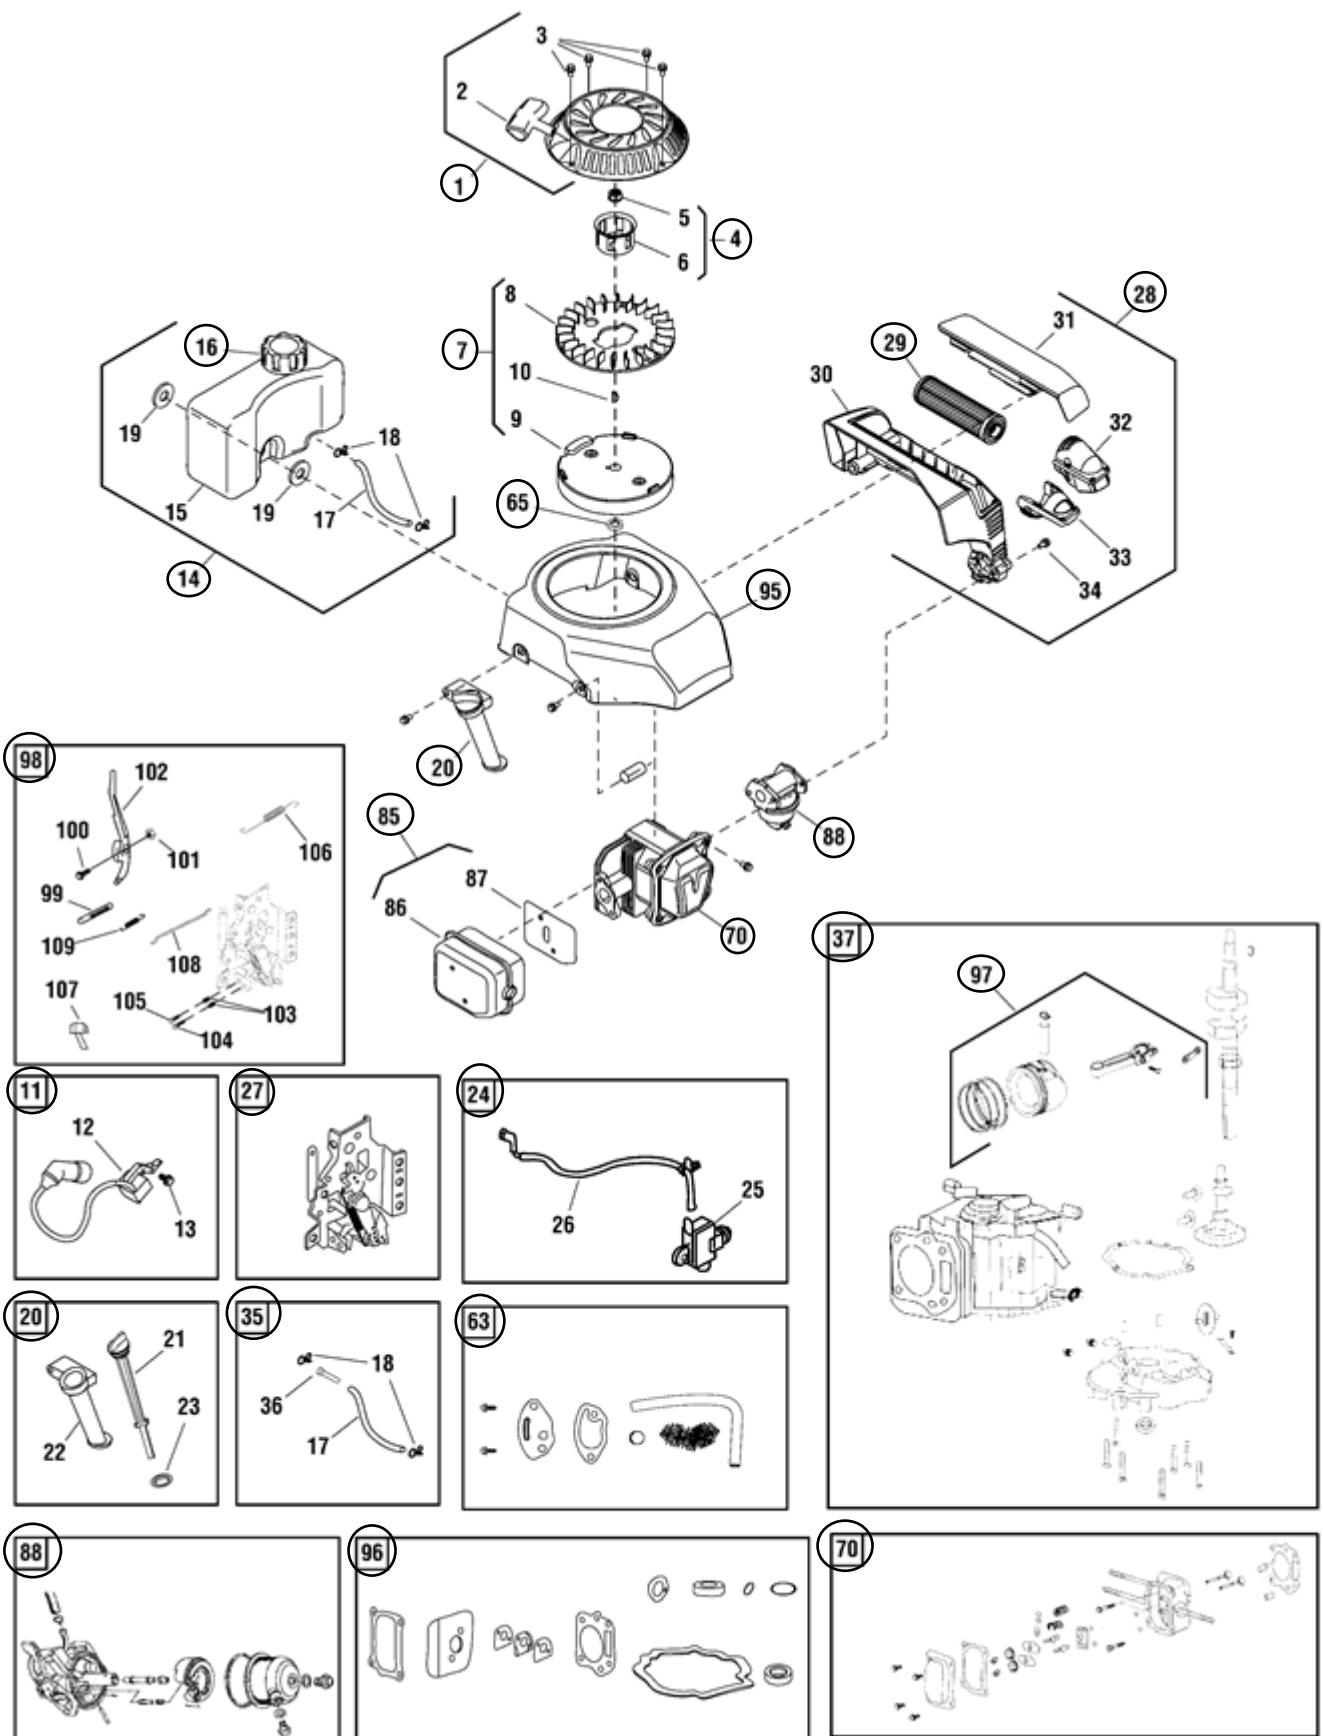

Click on item number for pricing

Click on blue part number for price

Ref #	Part #	Description	Qty	Context Note
1	<a href="#">VF118001</a>	STARTER ASSEMBLY	1	(Includes Ref. Nos. 2 & 3)
2	N/A	RECOIL, With Handle	1	(Not a serviceable part. Ord Kit No. 1)
3	N/A	SCREW	4	(Not a serviceable part. Ord Kit No. 1)
4	<a href="#">VF118002</a>	PLATE ASSEMBLY	1	(Includes Ref. Nos. 5 & 6)
5	N/A	PASSIVE PLATE	1	(Not a serviceable part. Ord Kit No. 4)
6	N/A	NUT, Flywheel	1	(Not a serviceable part. Ord Kit No. 4)
7	<a href="#">VF118003</a>	FLYWHEEL ASSEMBLY	1	(Includes Ref. Nos. 8, 9 & 10)
8	N/A	FAN	1	(Not a serviceable part. Ord Kit No. 7)
9	N/A	FLYWHEEL	1	(Not a serviceable part. Ord Kit No. 7)
10	N/A	KEY, Flywheel	1	(Not a serviceable part. Ord Kit No. 7)
11	<a href="#">VF118005</a>	IGNITION ASSEMBLY	1	(Includes Ref. Nos. 12 & 13)
12	N/A	IGNITION	1	(Not a serviceable part. Ord Kit No. 11)
13	N/A	SCREW, Ignition	1	(Not a serviceable part. Ord Kit No. 11)
14	<a href="#">VF118006</a>	FUEL TANK ASSEMBLY	1	(Includes Ref. Nos. 15, 16, 17, 18 & 19)
15	N/A	TANK, Fuel	1	(Not a serviceable part. Ord Kit No. 14)
16	<a href="#">VF118071</a>	CAP, Fuel	1	
17	N/A	FUEL LINE	1	(Not a serviceable part. Ord Kit No. 14 or 35)
18	N/A	CLIP, Fuel Line	2	(Not a serviceable part. Ord Kit No. 14 or 35)
19	N/A	WASHER, Rubber	2	(Not a serviceable part. Ord Kit No. 14)
20	<a href="#">VF118070</a>	DIPSTICK ASSEMBLY	1	(Includes Ref. Nos. 21, 22 & 23)
21	N/A	DIPSTICK	1	(Not a serviceable part. Ord Kit No. 20)
22	N/A	TUBE, Filler	1	(Not a serviceable part. Ord Kit No. 20)
23	N/A	O-RING	1	(Not a serviceable part. Ord Kit No. 20)
24	<a href="#">VF118007</a>	SWITCH ASSEMBLY	1	(Includes Ref. Nos. 25 & 26)
25	N/A	SWITCH	1	(Not a serviceable part. Ord Kit No. 24)
26	N/A	FLAME OUT WIRE	1	(Not a serviceable part. Ord Kit No. 24)
27	<a href="#">VF118008</a>	CONTROL ASSEMBLY	1	
28	<a href="#">VF118012</a>	AIR FILTER ASSEMBLY	1	(Includes Ref. Nos. 29, 30, 31, 32, 33 & 34)
29	<a href="#">AF07883A</a>	FILTER, Air	1	
30	N/A	CONTAINER, Air Filter	1	(Not a serviceable part. Ord Kit No. 28)
31	N/A	COVER, Air Filter	1	(Not a serviceable part. Ord Kit No. 28)
32	N/A	FILTER SEAL	1	(Not a serviceable part. Ord Kit No. 28)
33	N/A	SEAL FRAME	1	(Not a serviceable part. Ord Kit No. 28)
34	N/A	SCREW	2	(Not a serviceable part. Ord Kit No. 28)
	N/A			
35	<a href="#">VF118073</a>	FUEL LINE ASSEMBLY	1	(Includes Ref. Nos. 18, 19 & 36)
36	N/A	FILTER, Fuel	1	(Not a serviceable part. Ord Kit No. 35)
37	<a href="#">VF118009</a>	SHORT ENGINE ASSEMBLY	1	(Includes Ref. Nos. 38, 39, 40, 41, 42, 43, 44, 45, 46, 47, 48, 49, 50, 51, 52, 53, 54, 55, 56, 57, 58, 59, 60, 61, 62, 63 & 97)
38	N/A	SHORT ENGINE	1	(Not a serviceable part. Ord Kit No. 37)
39	N/A	SEAL, Bottom	1	(Not a serviceable part. Ord Kit No. 37)
40	N/A	COVER, Crankcase	1	(Not a serviceable part. Ord Kit No. 37)
41	N/A	PINS	1	(Not a serviceable part. Ord Kit No. 37)
42	N/A	PRESSBOARD	1	(Not a serviceable part. Ord Kit No. 37)
43	N/A	SCREW	1	(Not a serviceable part. Ord Kit No. 37)
44	N/A	ROTARY ASSEMBLY	1	(Not a serviceable part. Ord Kit No. 37)
45	N/A	COVER, Gasket	1	(Not a serviceable part. Ord Kit No. 37)
46	N/A	CAMSHAFT	1	(Not a serviceable part. Ord Kit No. 37)
47	N/A	TAPPETS	1	(Not a serviceable part. Ord Kit No. 37)
48	N/A	GEAR	1	(Not a serviceable part. Ord Kit No. 37)