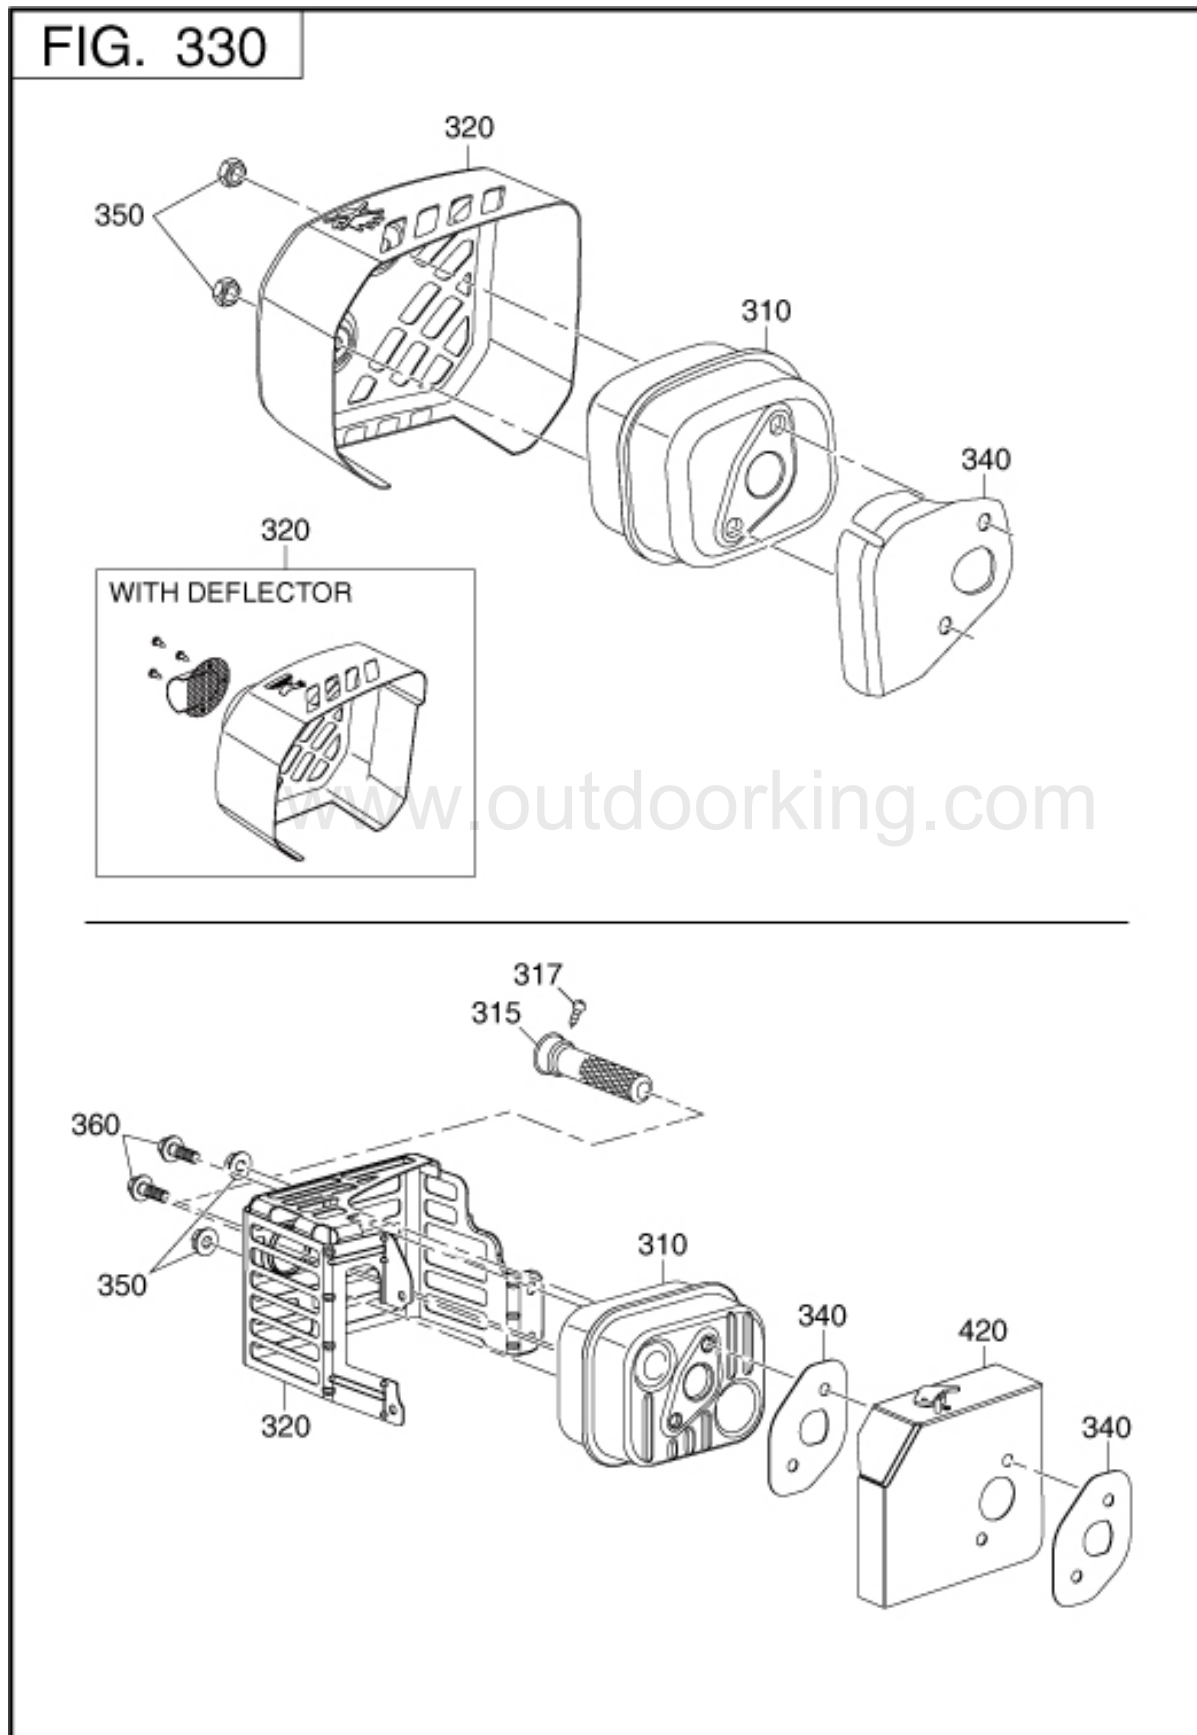

3 INTAKE EXHAUST

REF.	PART NUMBER	PART NAME	CODE NO.	QTY	REMARKS	INTERCHANGE
310	18100Z02071000	MUFFLER	-	1		
315	18250Z02011000	SPARK ARRESTER	-	1		
317	90107359550	TAPPING SCREW	-	1		
320	18013Z02011000	MUFFLER COVER	-	1		
340	18001Z02021000	MUFFLER GASKET	-	1		
350	90305080031	NUT	-	2	M8	
360	900070614A1	BOLT	-	2	M6X14L