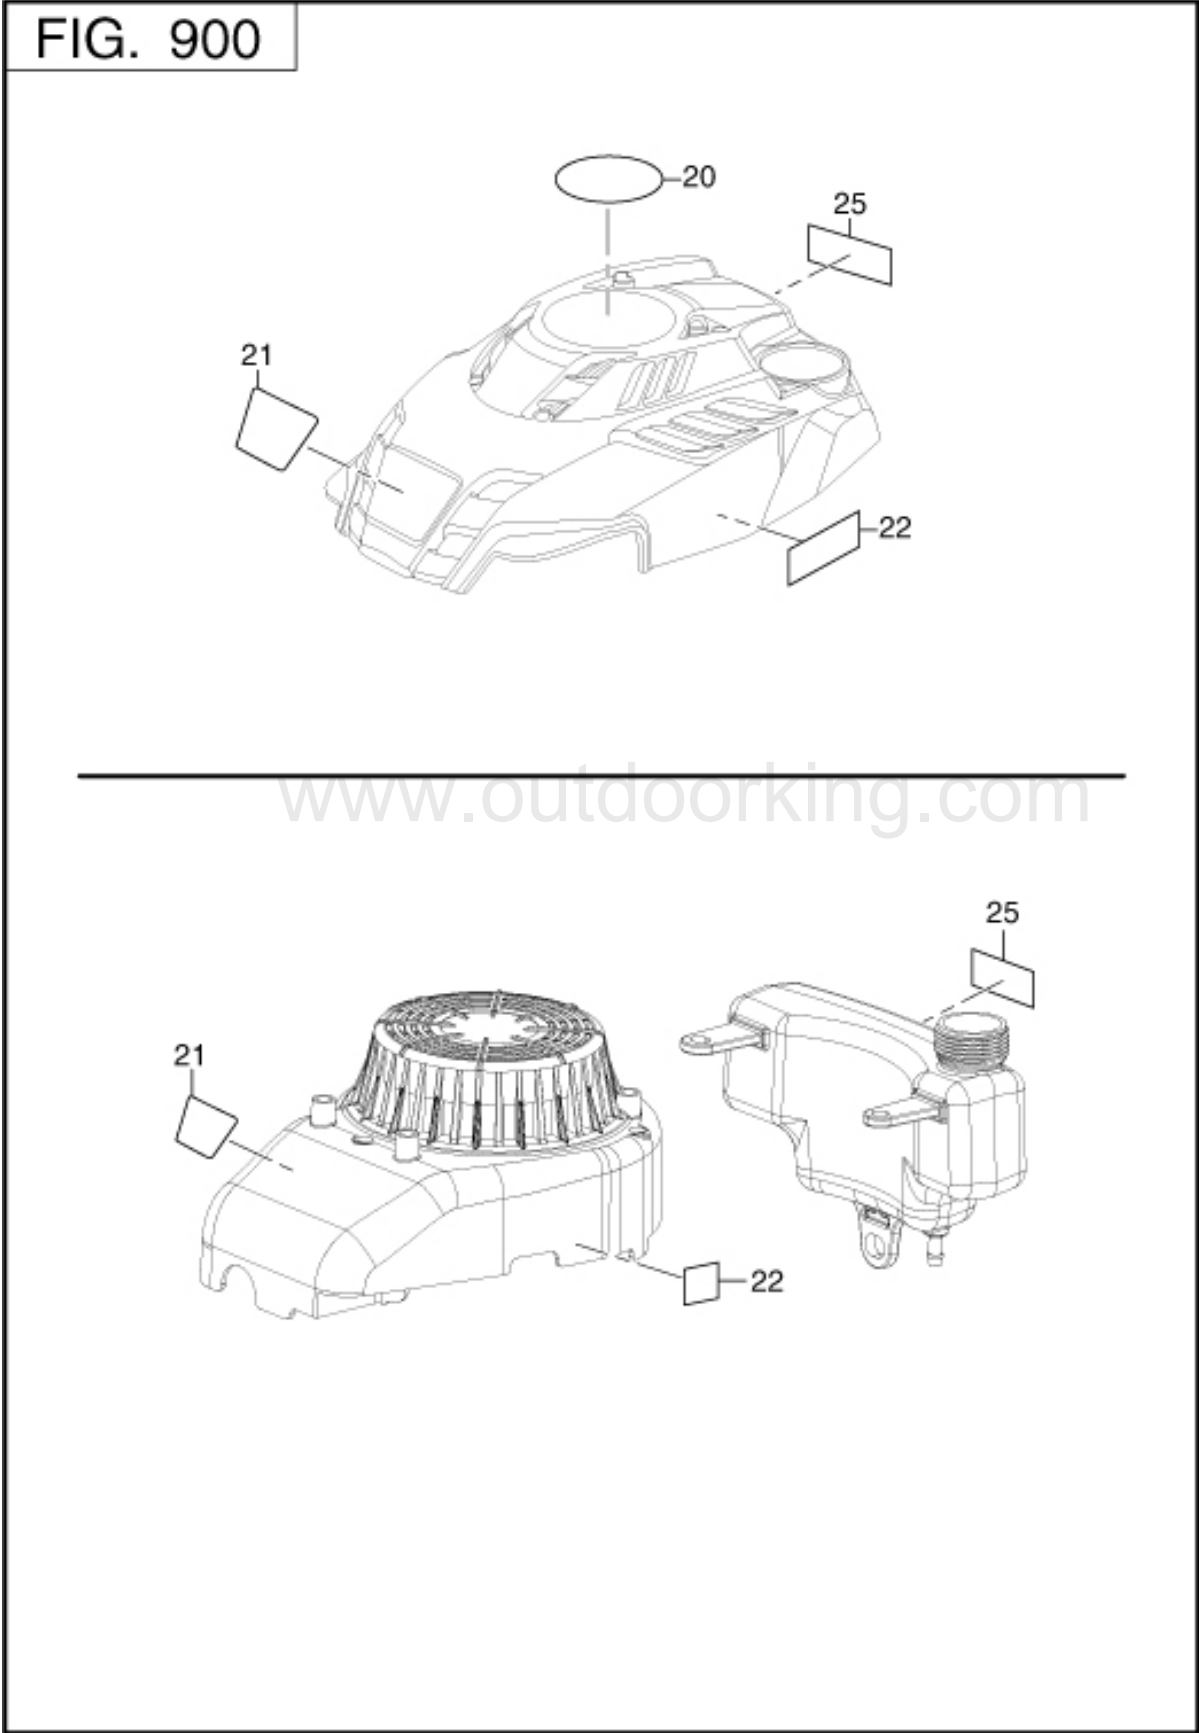

9 ACCESSORIES LABEL

REF.	PART NUMBER	PART NAME	CODE NO.	QTY	REMARKS	INTERCHANGE
20	88013Z02021000	TRADE MARK LABEL	-	1		
22	88025Z02052000	FUEL COCK LABEL CSC	-	1