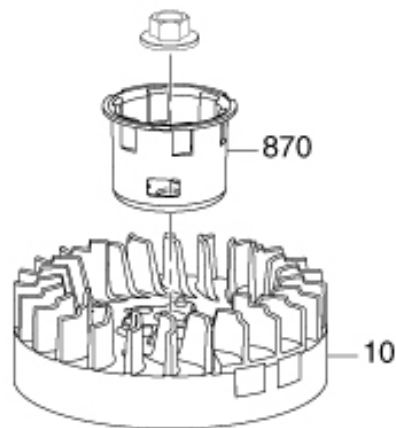

7 ELECTRIC DEVICE

FIG. 700

REF.	PART NUMBER	PART NAME	CODE NO.	QTY	REMARKS	INTERCHANGE
10	13510Z02021000	FLY WHEEL	-	1		
11	30400Z02121000	IGNITION COIL	-	1		
30	900070625A1	BOLT	-	1	M6X25L	
75	90684Z02011000	PLASTIC CLAMP	-	1		
100	30010Z02012000	SPARK PLUG	-	1		
870	28002Z02021000	START CUP	-	1		
875	19352Z01011000	COOLING FAN	-	1