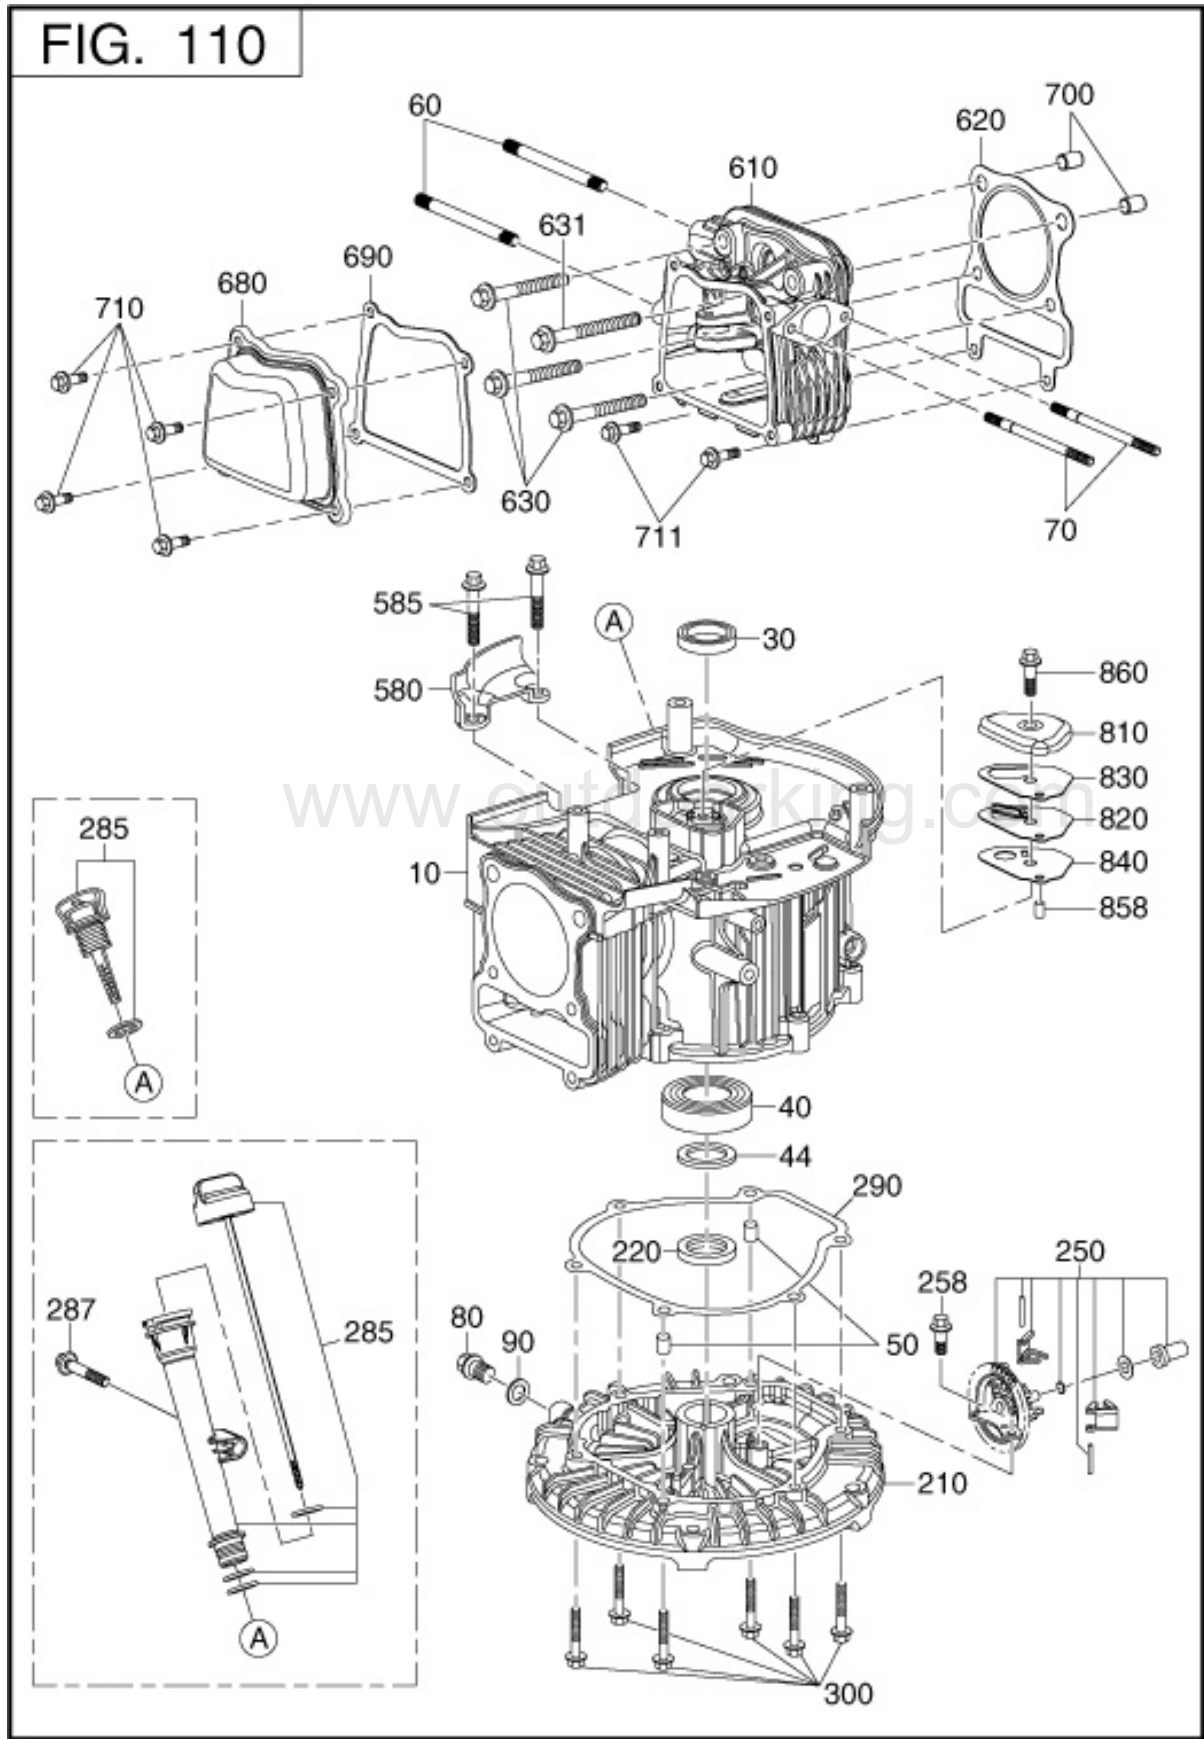

1 CRANK CASE

REF.	PART NUMBER	PART NAME	CODE NO.	QTY	REMARKS	INTERCHANGE
10	11310Z02031000	CRANKCASE ASSY	-	1		
30	90682Z02021000	OIL SEAL	-	1	25DX35DX7B	
40	90541020500	BALL BEARING	-	1		
44	90408Z02011000	WASHER	-	1	37DX27. 4DX1T	
50	90502081000	DOWEL PIN	-	2	8DX6. 5DX10L	
60	90204Z02041000	STUD	-	2		
70	90204Z02031000	STUD	-	2	M6X100L	
80	11007Z01011000	OIL DRAIN PLUG	-	1		
90	90408Z01011000	WASHER	-	1	10DX15. 8DX1. 5T	
210	11411Z02021000	CRANKCASE COVER	-	1		
220	90682Z02011000	OIL SEAL	-	1	27DX42DX7B	
250	16400Z02032000	GOVERNOR GEAR ASSY	-	1		
258	900070616A1	BOLT	-	1	M6X16L	
285	15010Z020210Q2	DIPSTICK ASSY	-	1		
287	900070630A1	BOLT	-	1	M6X30L	
290	11001Z02013000	SUMP GASKET	-	1		
300	900070630A1	BOLT	-	6	M6X30L	
580	19340Z02012000	AIR GUIDE	-	1		
585	900070616A1	BOLT	-	2	M6X16L	
610	12140Z02021000	CYLINDER HEAD ASSY	-	1		
620	12131Z02031000	CYLINDER HEAD GASKET	-	1		
630	12003Z02011000	BOLT	-	3	M8X65L	
631	12003Z02022000	BOLT	-	1	M8X72L	
680	12411Z02021000	VALVE COVER	-	1		
690	12004Z02031000	VALVE COVER GASKET	-	1		12004Z02032000
700	90502101400	DOWEL PIN	-	2	10DX8DX14L	
710	900070614A1	BOLT	-	4	M6X14L	
711	900070625A1	BOLT	-	2	M6X25L	
810	11333Z02022000	BREATHER COVER	-	1		
820	11320Z02012000	BREATHER	-	1