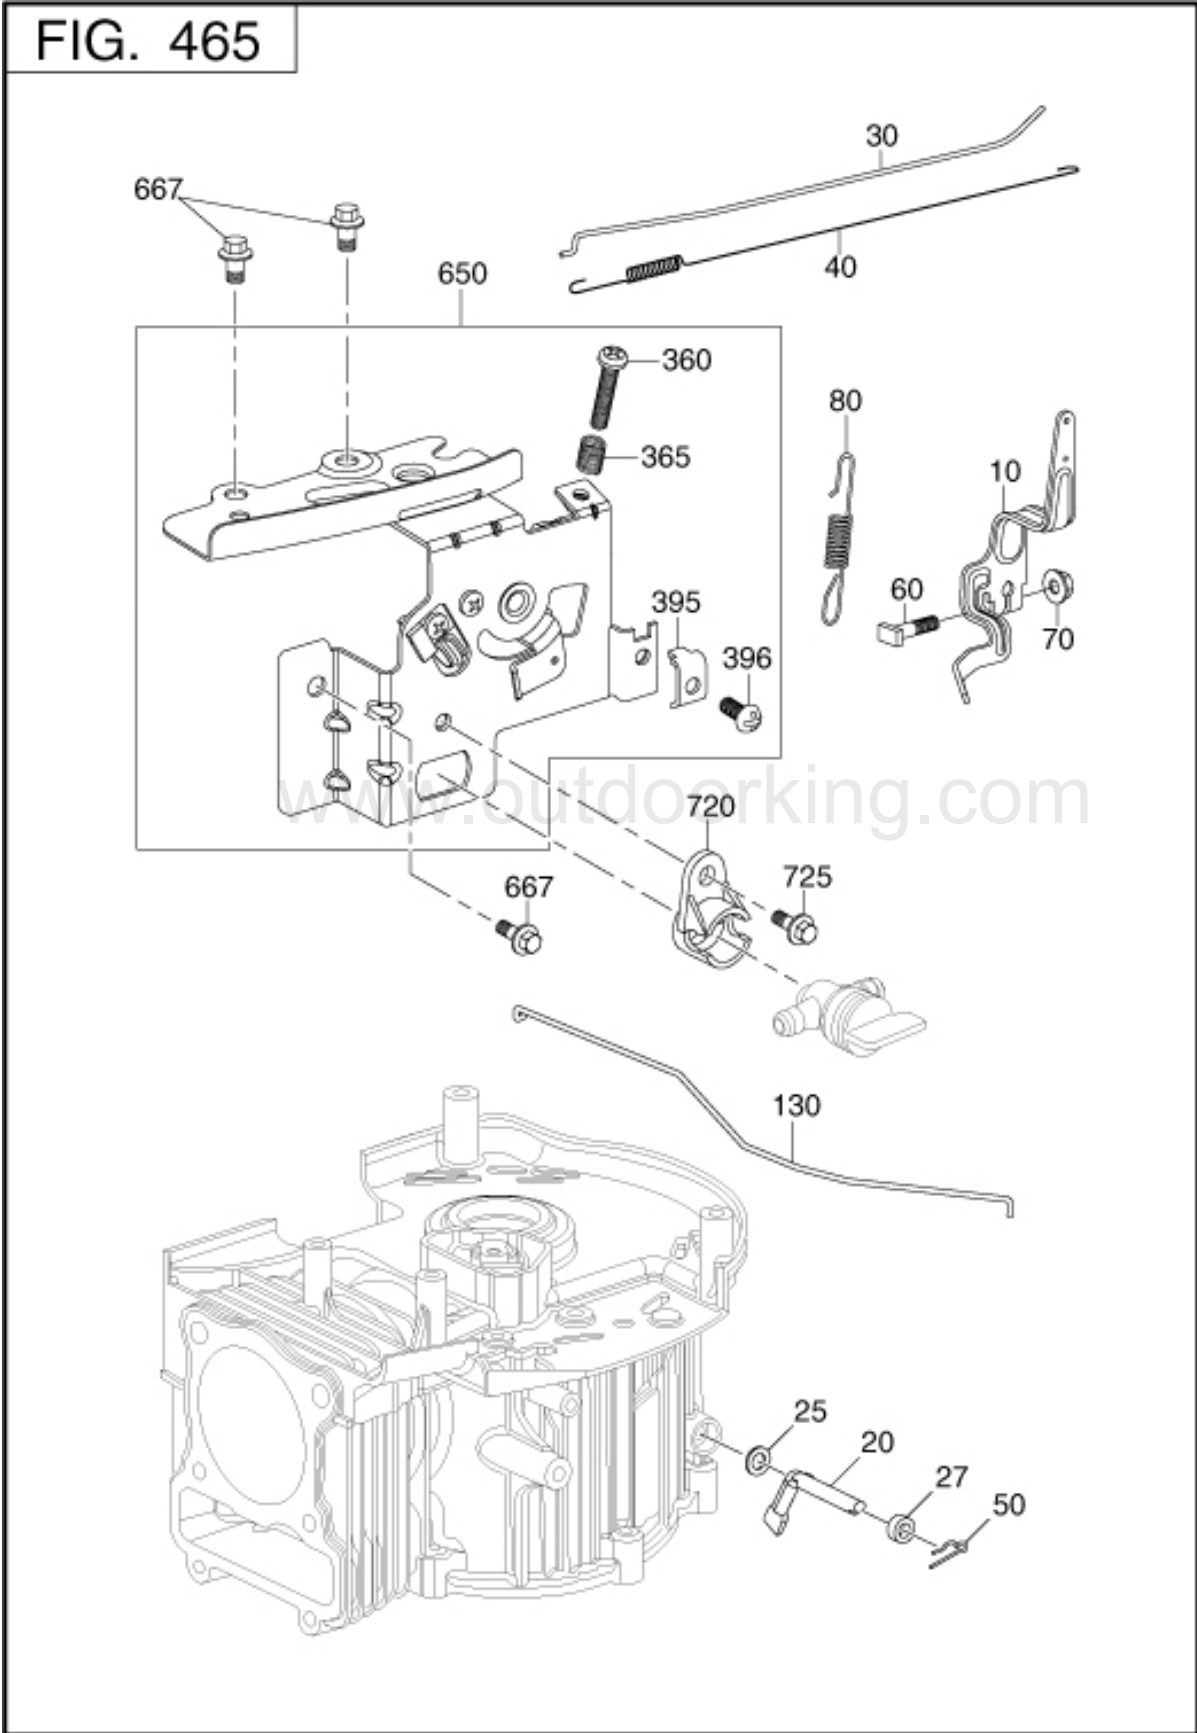

3 INTAKE,EXHAUST

REF.	PART NUMBER	PART NAME	CODE NO.	QTY	REMARKS	INTERCHANGE
10	14200Z02042000	CAM GEAR ASSY	-	1		
20	14216Z02011000	CAM SHAFT	-	1		
27	90681Z02011000	O-RING	-	1		
60	12103Z01011000	VALVE SPRING	-	2		
70	12112Z02012000	SPRING RETAINER	-	2		
80	12111Z02011000	INLET VALVE	-	1		
85	12101Z01011000	VALVE SEAL	-	1		
90	12121Z02011000	EXHAUST VALVE	-	1		
150	90710Z02011000	CHAIN	-	1	88 LINK	
160	14440Z02011000	TENSIONER	-	1		
163	14402Z02014000	TENSIONER SPRING	-	1		
166	14403Z02012000	TENSIONER SHAFT	-	1		
170	14009Z02011000	CHAIN GUIDE	-	1		
200	14330Z02021000	ROCKER ARM PIVOT	-	1		
220	14311Z02032000	INLET ROCKER ARM	-	1		
225	14321Z02032000	EXHAUST ROCKER ARM	-	1		
230	14314Z02021000	VALVE C/L ADJ STUD	-	2		
240	14312Z02021000	VALVE C/L ADJ NUT	-	2		
280	90406050031	WASHER	-	1		
290	900070508A1	BOLT	-	1	M5X8L	

5 GOVERNOR OPERATION

REF.	PART NUMBER	PART NAME	CODE NO.	QTY	REMARKS	INTERCHANGE
10	16071Z02041000	GOVERNOR LEVER	-	1		
20	16061Z02021000	GOVERNOR ARM	-	1		
25	90408Z01021000	WASHER	-	1	15DX6. 2DX0. 6T	
27	90682Z03021000	OIL SEAL	-	1	6DX11DX4B	
30	16062Z02041000	THROTTLE CTL LEVER	-	1		
40	16012Z02022000	TH RETURNING SPRING	-	1		
50	90501Z01011000	COTTER PIN	-	1		
60	16072Z01011000	BOLT	-	1	M6X21L	
70	90305060031	NUT	-	1	M6	
80	16063Z02061000	GOVERNOR SP CSC2P	-	1		
360	90103054251	ADJUSTING SCREW	-	1		
365	16527Z03012000	SPRING	-	1		
395	16532Z02011000	CLAMP	-	1		
396	90103051251	SCREW	-	1		
650	16520Z02151000	SPEED CTL BRACKET 2P	-	1		
667	900070614A1	BOLT	-	3	M6X14L	
720	16757Z02012000	FUEL VALVE BASE	-	1		
725	900070514A1	BOLT	-	1		