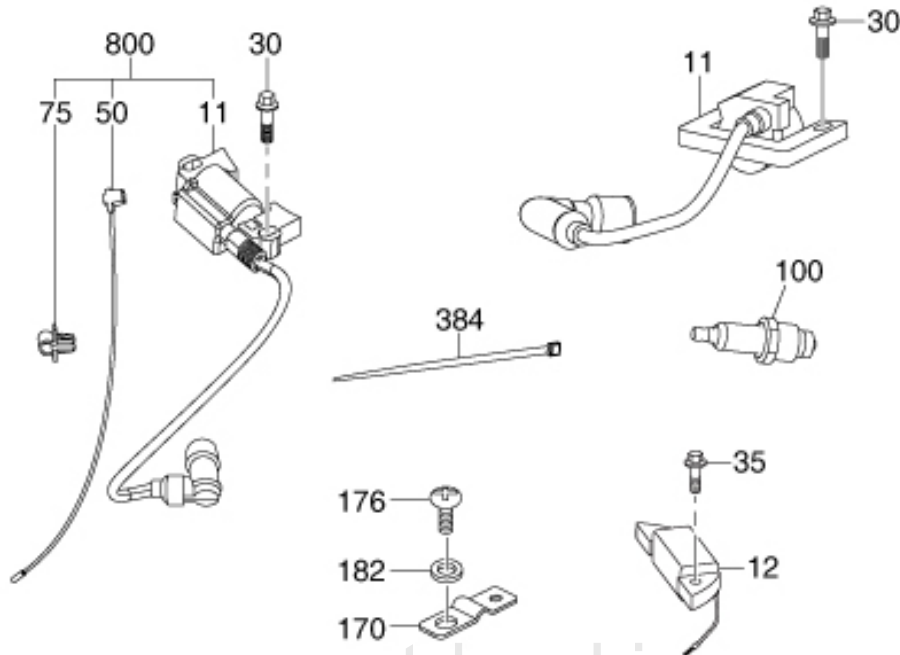

7 ELECTRIC DEVICE

FIG. 700

REF.	PART NUMBER	PART NAME	CODE NO.	QTY	REMARKS	INTERCHANGE
10	13510Z02021000	FLY WHEEL	-	1		
11	30400Z02121000	IGNITION COIL	-	1		
30	900070625A1	BOLT	-	1	M6X25L	
75	90684Z02011000	PLASTIC CLAMP	-	1		
100	30010Z02012000	SPARK PLUG	-	1		
870	28002Z02021000	START CUP	-	1		
875	19352Z01011000	COOLING FAN	-	1