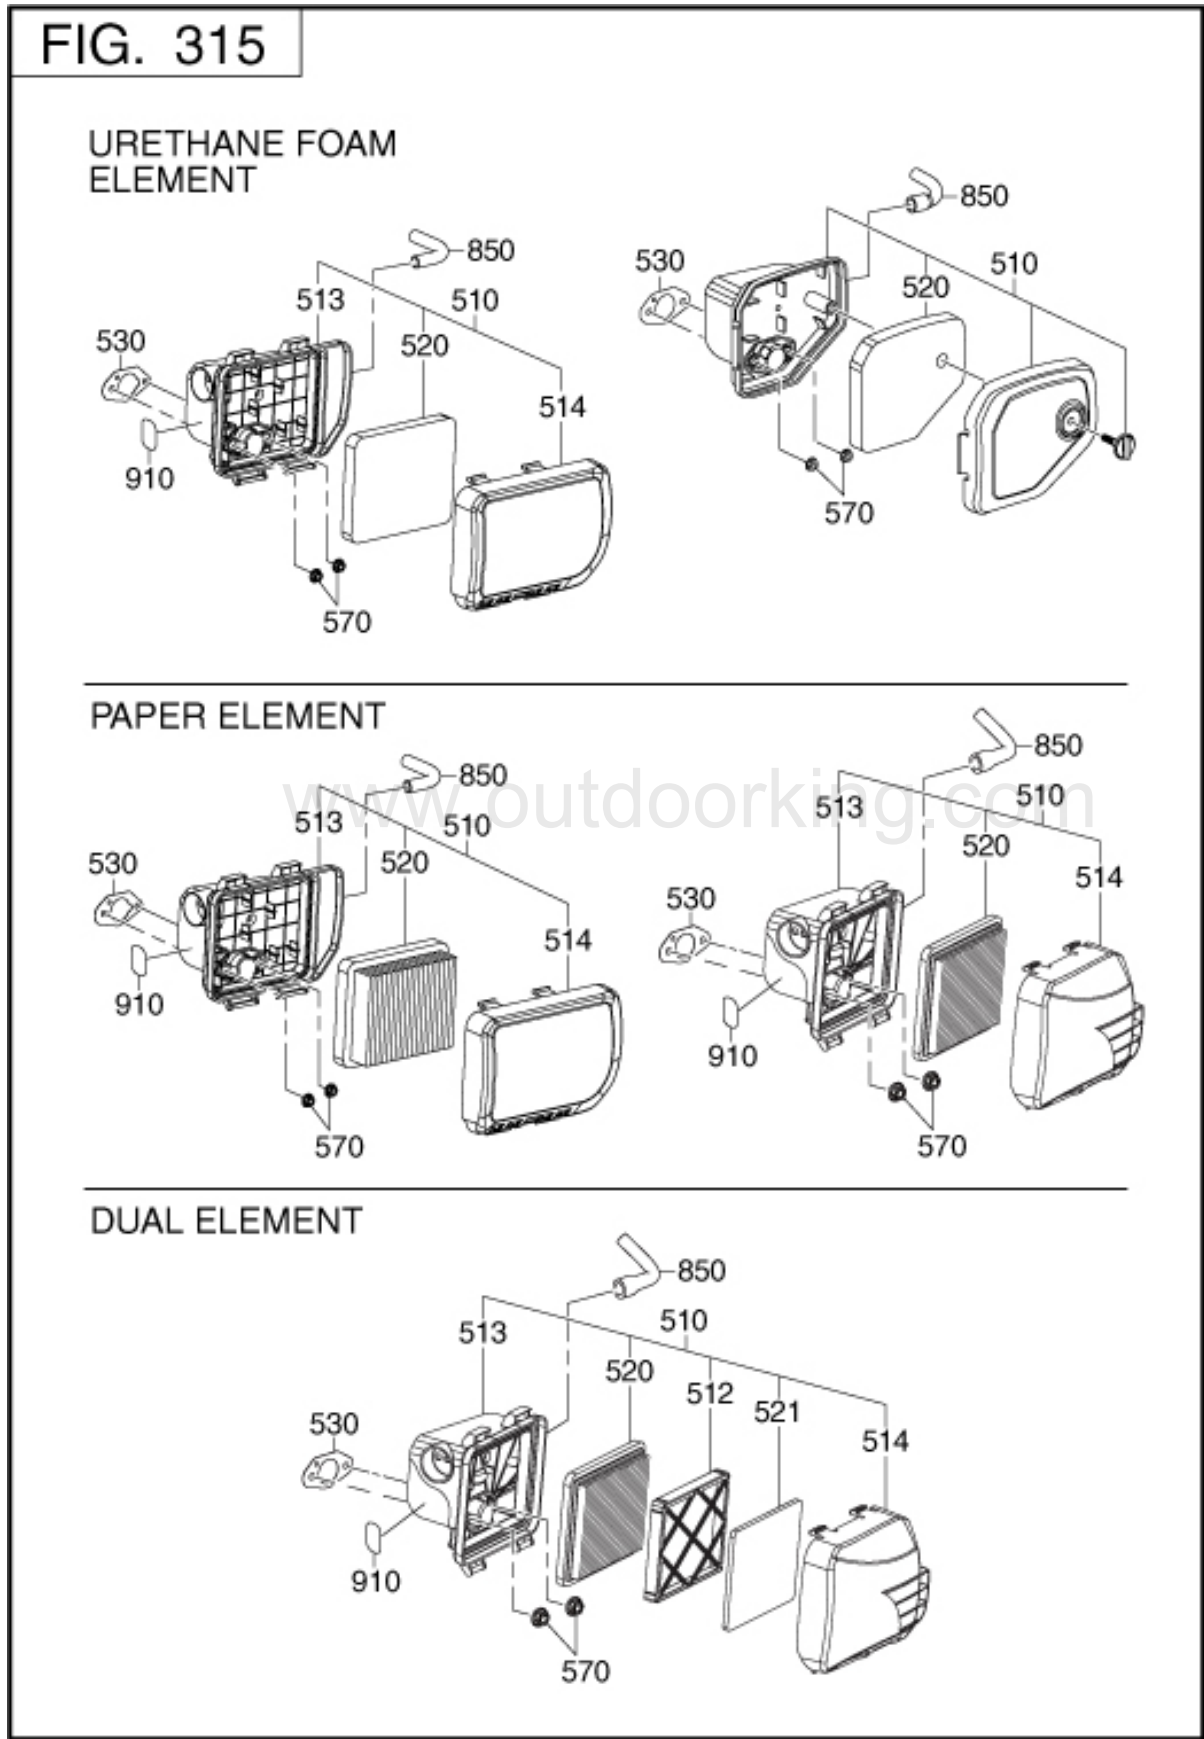

3 INTAKE EXHAUST

REF.	PART NUMBER	PART NAME	CODE NO.	QTY	REMARKS	INTERCHANGE
510	17100Z02081000	AIR CLEANER ASSY	-	1	PAPER	
513	17141Z02071000	AIR CLEANER BASE	-	1		
514	17101Z02041000	AIR CLEANER COVER	-	1		
520	17150Z03011000	AIR CLEANER ELEMENT	-	1	PAPER	
530	17001Z02013000	AIR CLEANER GASKET	-	1		
570	90305060031	NUT	-	2	M6	
850	17004Z02021000	BREATHER HOSE	-	1		
910	88008Z02021000	PRIMER LABEL	-	1