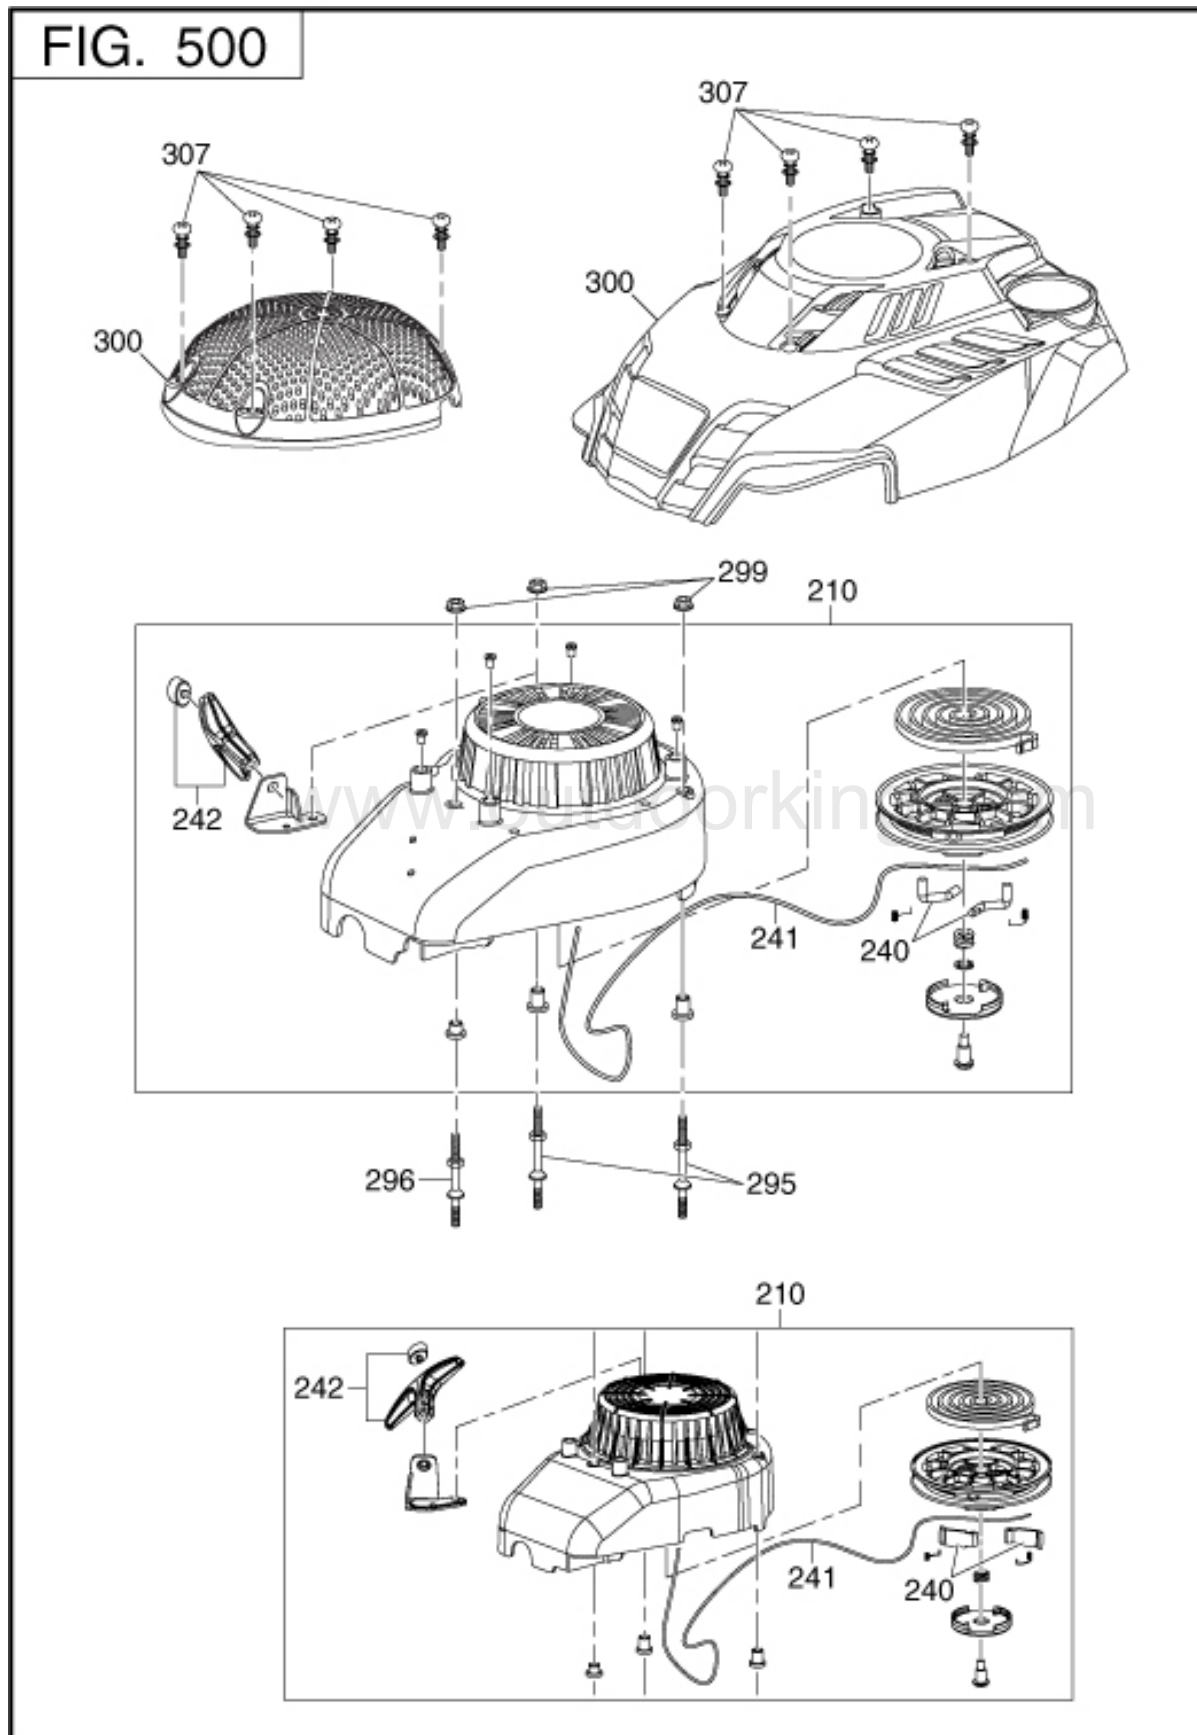

5 COOLING STARTING

REF.	PART NUMBER	PART NAME	CODE NO.	QTY	REMARKS	INTERCHANGE
210	28200Z020510Q2	RECOIL STARTER	-	1		
240	28239Z24011000	PAWL	-	2		
241	28221Z03012000	STARTER ROPE	-	1		28221Z03011000
242	28210Z02021000	RECOIL KNOB	-	1		
295	28001Z02012000	STUD	-	2	M6X83L	
296	28001Z02022000	STUD	-	1	M6X68L	
299	90305060031	NUT	-	3	M6	
300	80001Z020410Q2	ENGINE SHROUD MOWER	-	1		
307	90254052051	SCREW ASSY M5X20	-	4	M5X20L