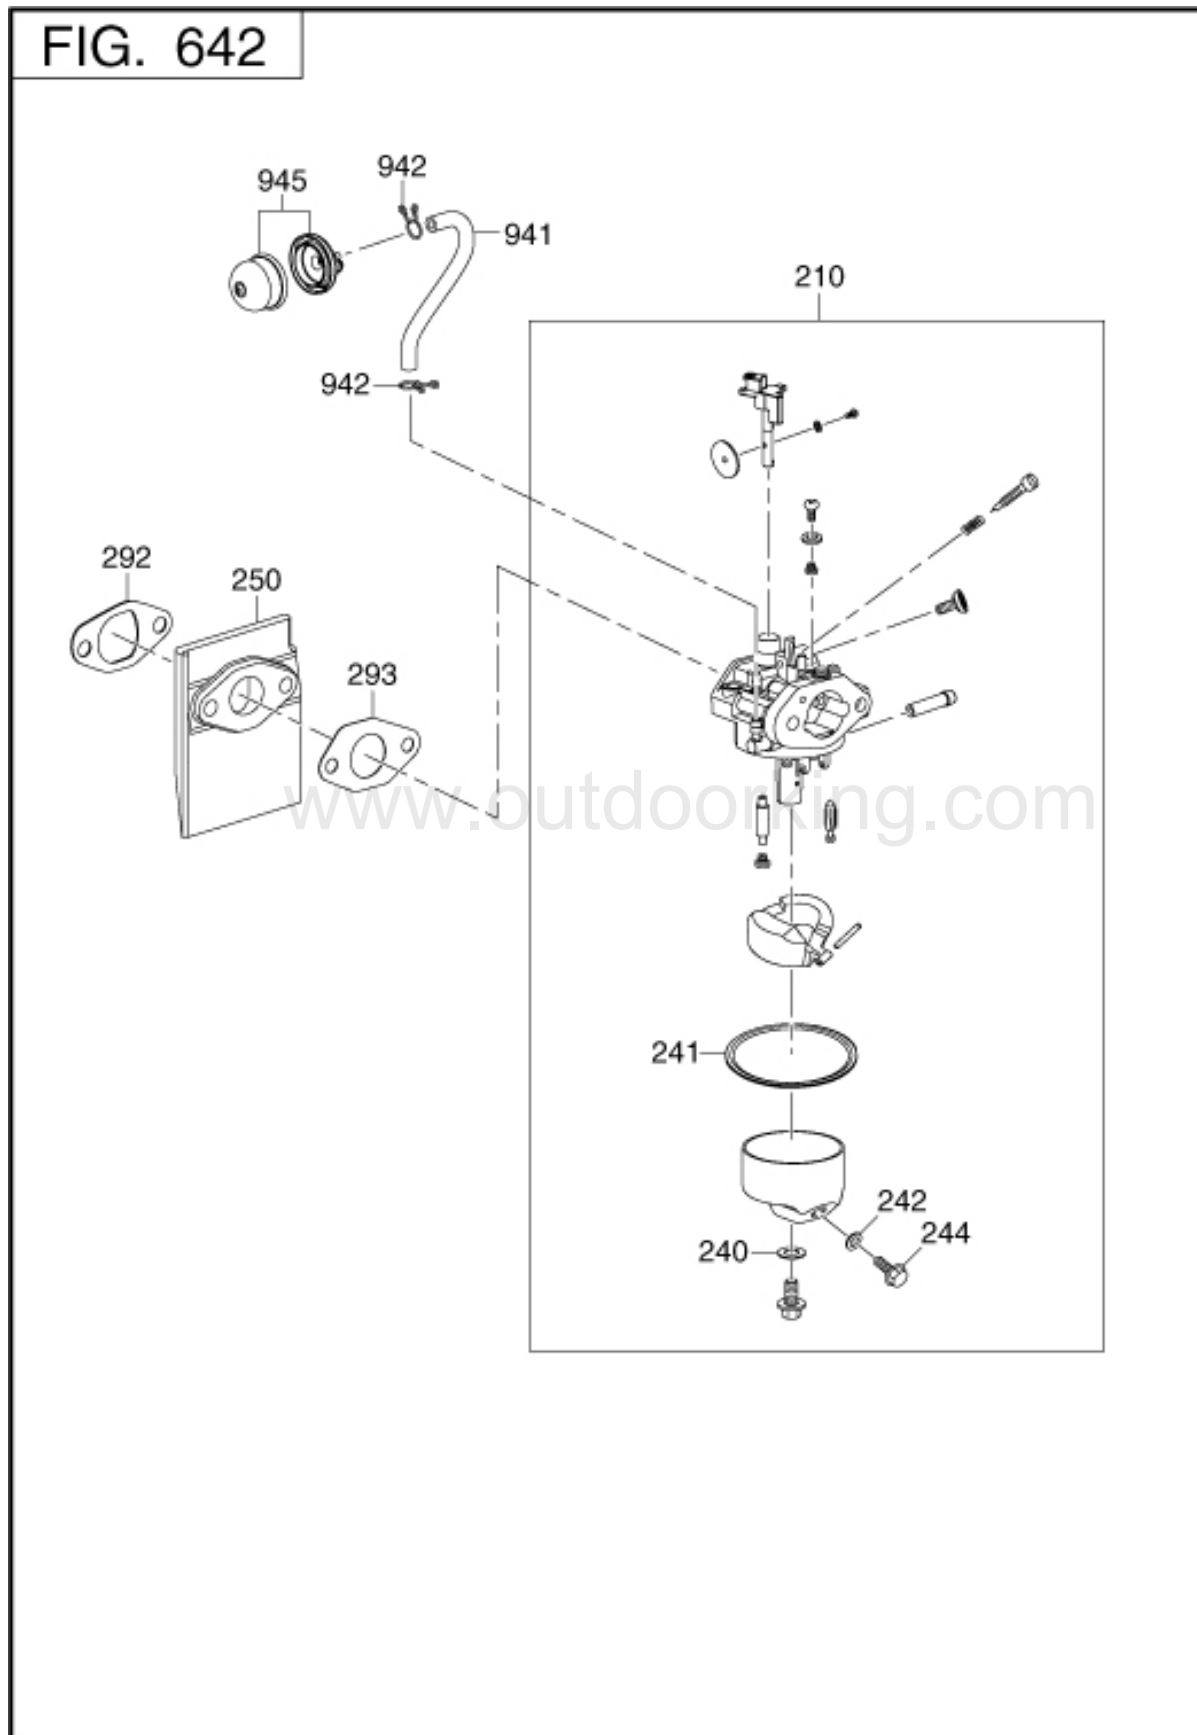

6 FUEL LUBRICANT

REF.	PART NUMBER	PART NAME	CODE NO.	QTY	REMARKS	INTERCHANGE
210	16100Z02051002	CARBURETOR ASSY	-	1		
240	90681Z02011000	O-RING	-	1		
241	16112Z02011000	O-RING,FUEL CUP	-	1		
242	90409Z02011000	PACKING,DRAIN BOLT	-	1		
250	16003Z02012000	INSULATOR	-	1		
292	16002Z02011000	INSULATOR GASKET	-	1		
293	16001Z02012000	CARBURETOR GASKET	-	1		
941	16211Z02021000	PRIMER PIPE	-	1		
942	90685070001	HOSE CLAMP	-	2		
945	16210Z25012000	PRIMER	-	1