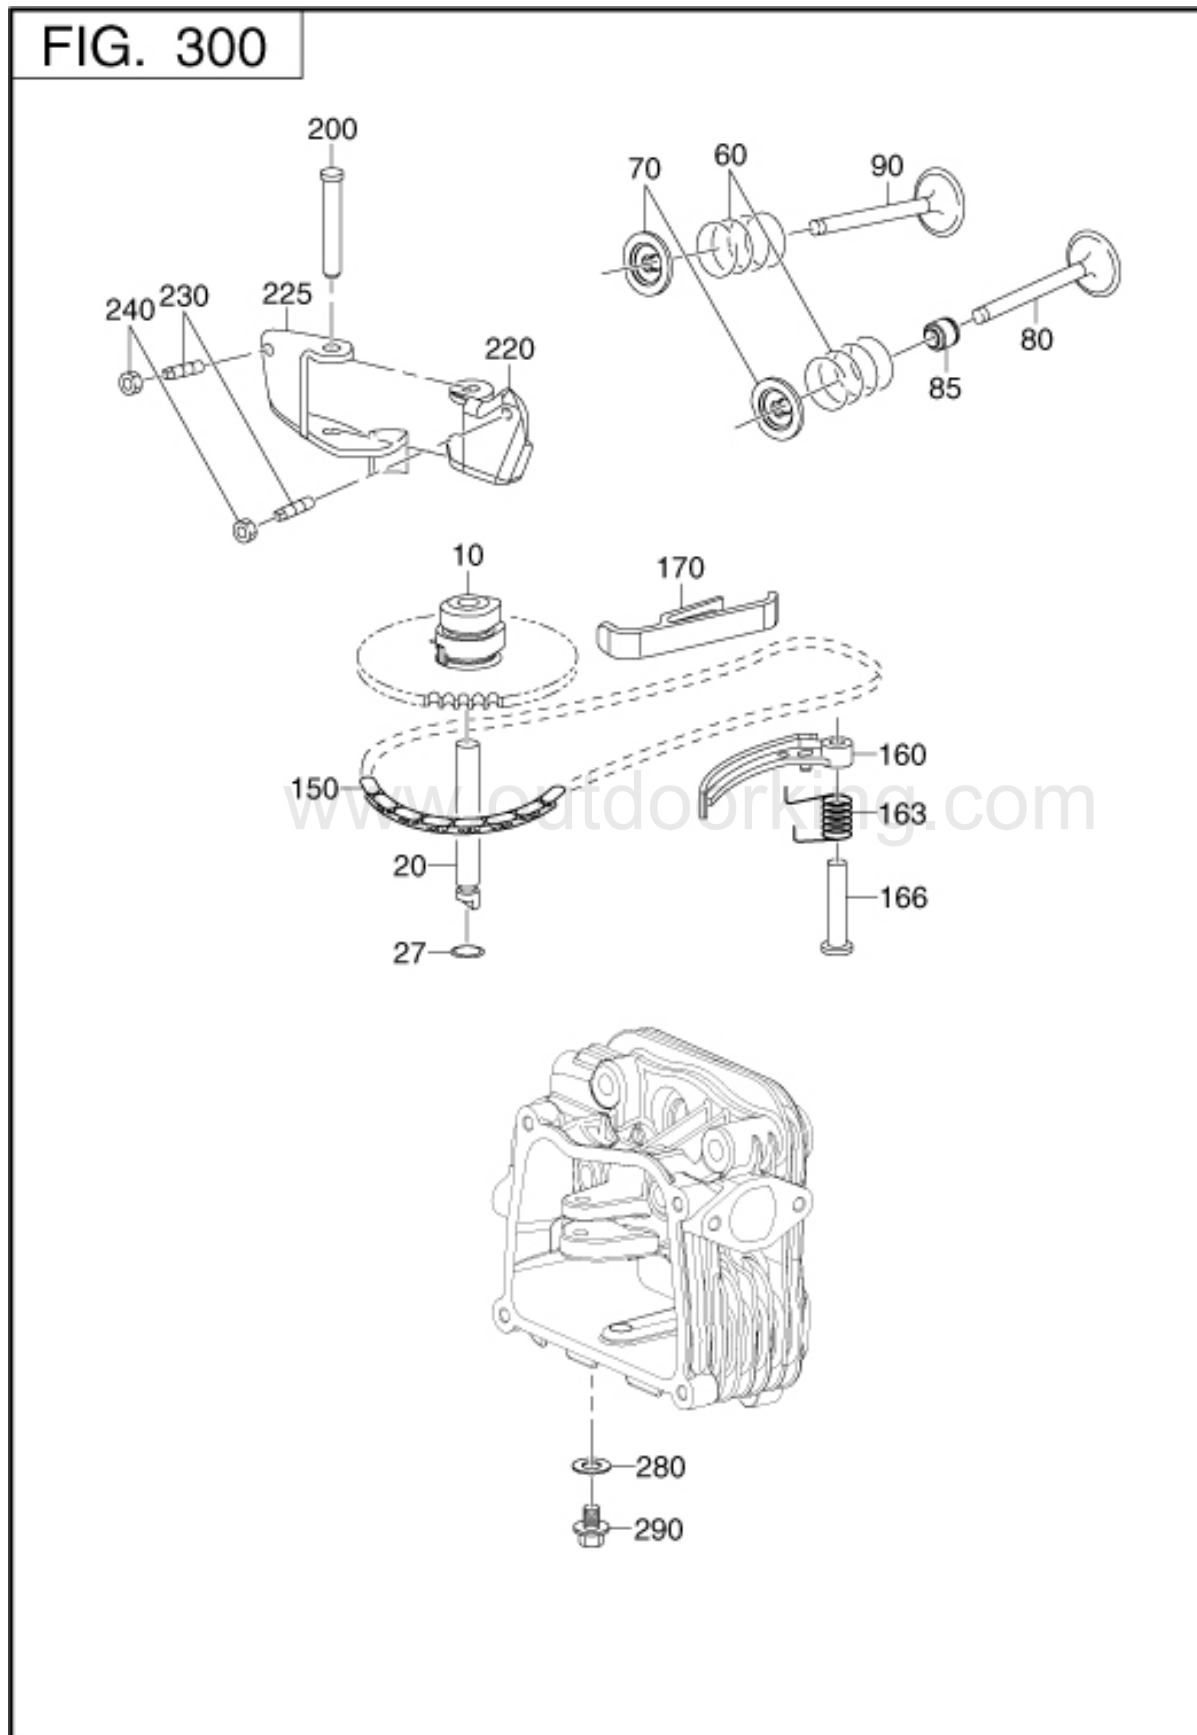

3 INTAKE,EXHAUST

REF.	PART NUMBER	PART NAME	CODE NO.	QTY	REMARKS	INTERCHANGE
10	14200Z02042000	CAM GEAR ASSY	-	1		
20	14216Z02011000	CAM SHAFT	-	1		
27	90681Z02011000	O-RING	-	1		
60	12103Z01011000	VALVE SPRING	-	2		
70	12112Z02012000	SPRING RETAINER	-	2		
80	12111Z02011000	INLET VALVE	-	1		
85	12101Z01011000	VALVE SEAL	-	1		
90	12121Z02011000	EXHAUST VALVE	-	1		
150	90710Z02011000	CHAIN	-	1	88 LINK	
160	14440Z02011000	TENSIONER	-	1		
163	14402Z02014000	TENSIONER SPRING	-	1		
166	14403Z02012000	TENSIONER SHAFT	-	1		
170	14009Z02011000	CHAIN GUIDE	-	1		
200	14330Z02021000	ROCKER ARM PIVOT	-	1		
220	14311Z02032000	INLET ROCKER ARM	-	1		
225	14321Z02032000	EXHAUST ROCKER ARM	-	1		
230	14314Z02021000	VALVE C/L ADJ STUD	-	2		
240	14312Z02021000	VALVE C/L ADJ NUT	-	2		
280	90406050031	WASHER	-	1		
290	900070508A1	BOLT	-	1	M5X8L