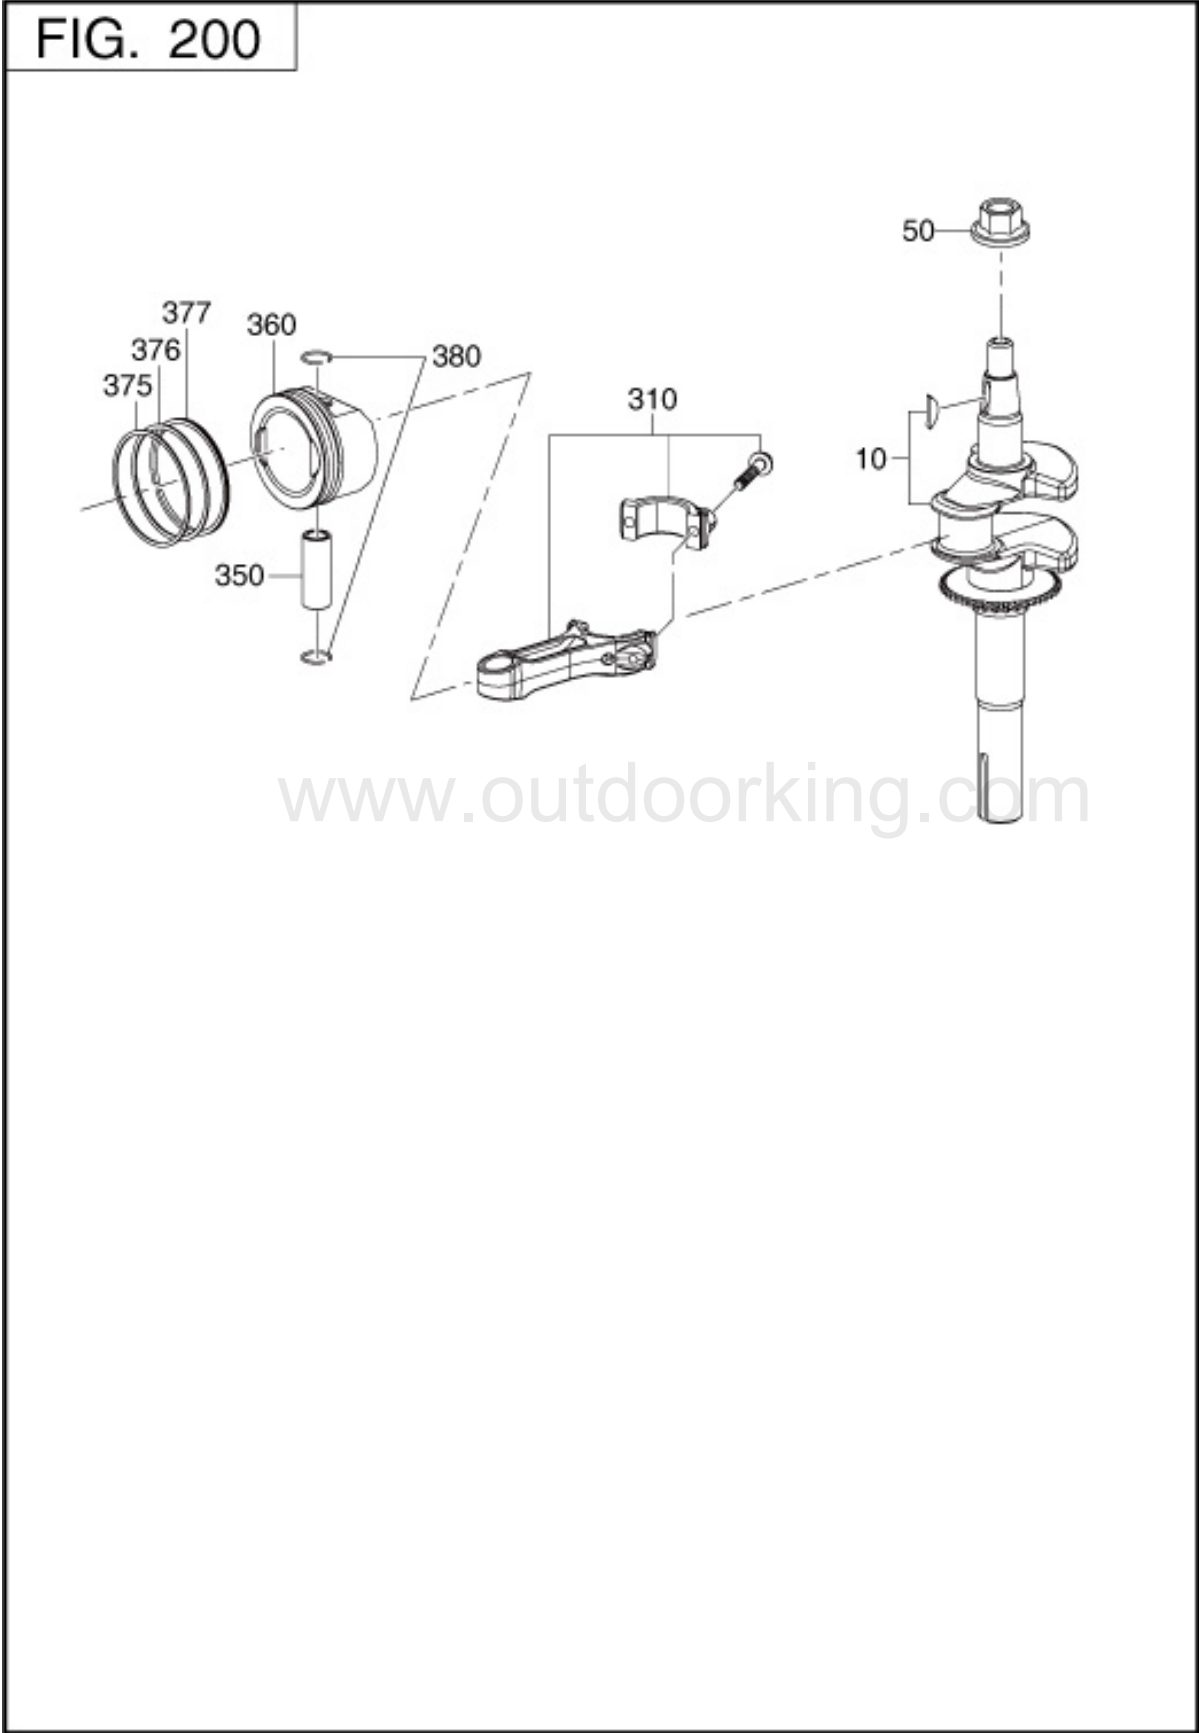

2 CRANKSHAFT,PISTON

REF.	PART NUMBER	PART NAME	CODE NO.	QTY	REMARKS	INTERCHANGE
10	13300Z02161000	CRANK SHAFT ASSY	-	1		
50	13501Z01011000	FLY WHEEL NUT	-	1		
310	13010Z02011000	CONNECTING ROD ASSY	-	1		
350	13121Z02011000	PISTON PIN	-	1		
360	13111Z02021099	PISTON	-	1		
375	13201Z01011000	FIRST PISTON RING	-	1		
376	13202Z01011000	SECOND PISTON RING	-	1		
377	13210Z02011000	OIL RING ASSY	-	1		
380	13122Z02011000	PISTON PIN SNAP RING	-	2