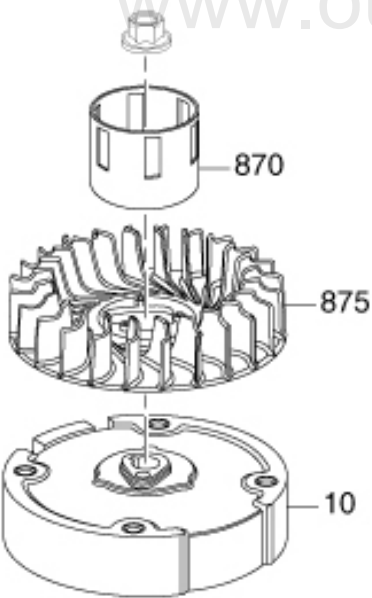

7 ELECTRIC DEVICE

FIG. 700

REF.	PART NUMBER	PART NAME	CODE NO.	QTY	REMARKS	INTERCHANGE
10	13510Z02021000	FLY WHEEL	-	1		
11	30400Z02121000	IGNITION COIL	-	1		
30	900070625A1	BOLT	-	1	M6X25L	
75	90684Z02011000	PLASTIC CLAMP	-	1		
100	30010Z02012000	SPARK PLUG	-	1		
870	28002Z02021000	START CUP	-	1		
875	19352Z01011000	COOLING FAN	-	1