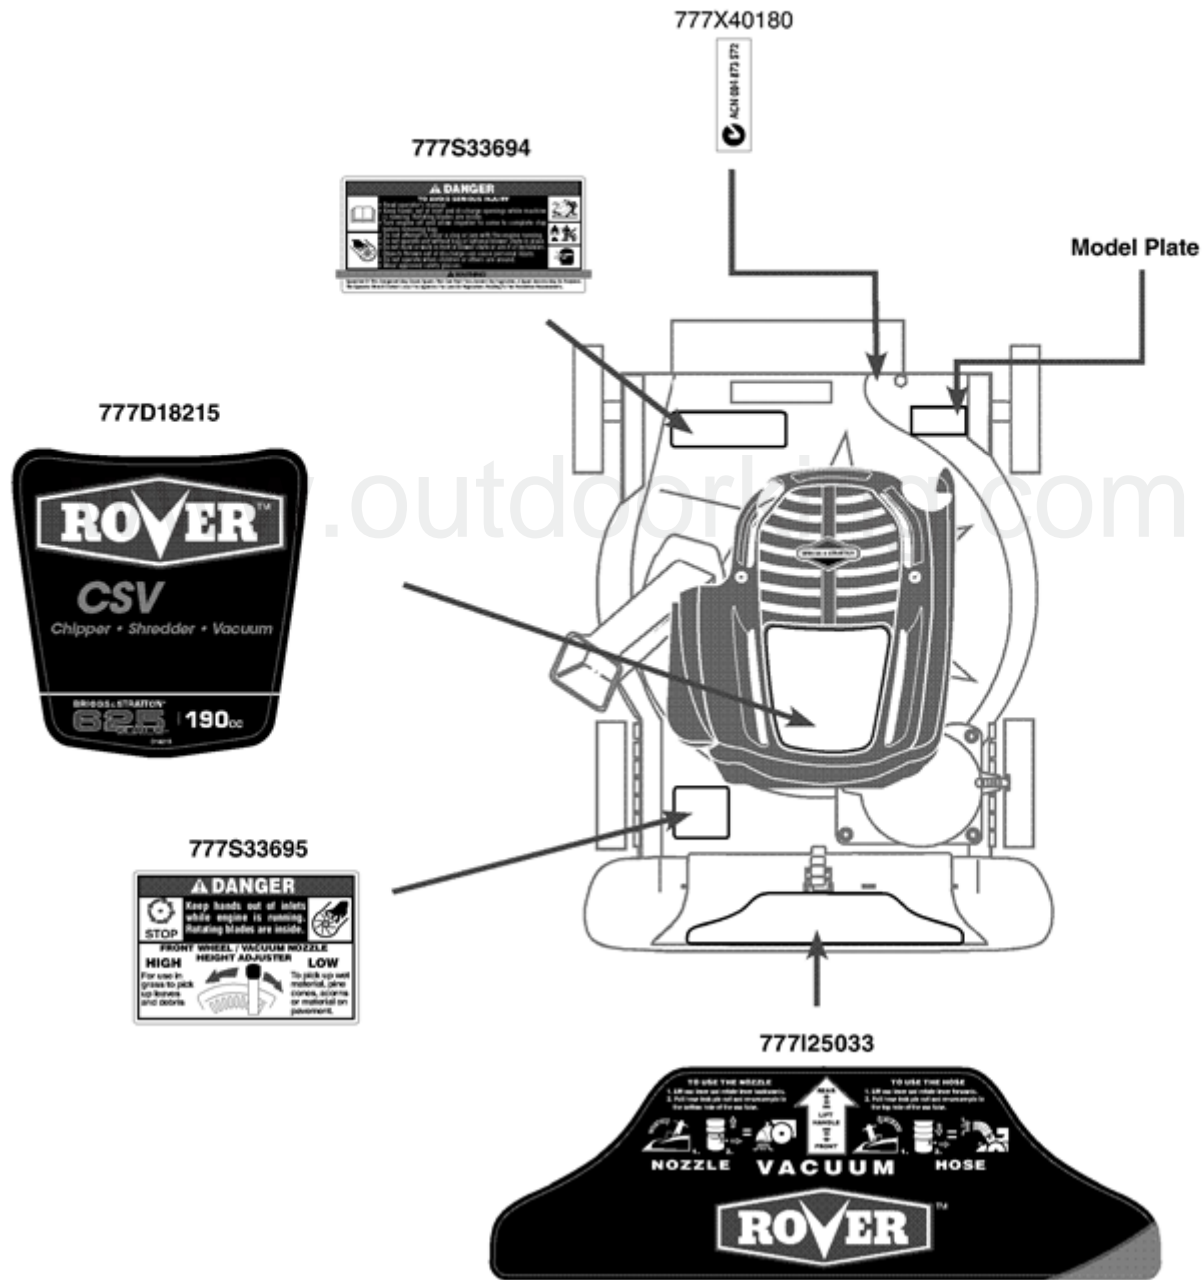

Ref #	Part #	Description	Context Note	Foot Note	Qty	Min Order
28	664-04029	Bag, TB			1	
28	664-04040	Bag, Blk			1	
29	631-0083	Chute Assembly			1	
30	710-0726	Hex Index Screw, 5/16-12 x.750			1	
31	736-0247	Flat Washer.375 ID x 1.25 OD			1	
32	936-0217	Lock Washer 3/8			1	
33	710-0818	Hex Cap Screw 3/8-24 x 2.0			1	
34	925-1700	Switch Cover			1	
35	925-3166	Safety Switch			1	
36	931-1613	Safety Switch Cover			1	
37	910-0224	Hex Washer Screw #10-16 x.50			1	
38	629-0920A	Wire Harness			1	
39	914-0104	Cotter Pin			1	
40	732-0962	Compression Spring			1	
41	781-0778A-0637	Mounting Bracket			1	
42	747-1153	Lock Rod			1	
43	710-3195	Hex Cap Screw 5/16-18 x 4.5			1	
44	710-3025	Hex Cap Screw 5/16-18 x.625			1	
45	710-0654A	Screw 3/8-16 x 1.00			1	
46	710-1220	Screw, #12-16 x.750			1	
47	710-0351	Screw #10 - 16 x.500			1	
48	736-0607	External L-Washer 5/16			1	
49	726-0139	Speed Nut			1	
	723-0400	Safety Glasses	(Not Shown)		1