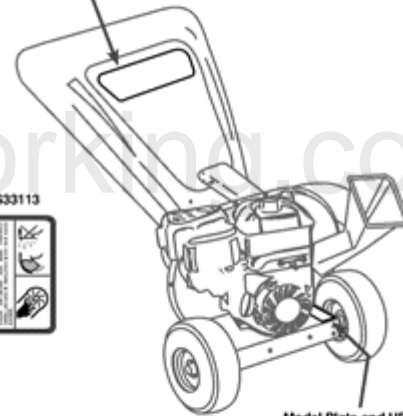

Ref #	Part #	Description	Context Note	Foot Note Qty	Min Order
28	781-0515	Front Support Bracket			1
29	781-0574	Shredder Plate			1
30	681-0104	Rear Hopper Bracket Assembly			1
31	932-0306A	Compression Spring 1.75			1
32	936-0117	Flat Washer			1
33	914-0104	Cotter Pin			1
34	936-0264	Flat Washer .330 ID x. 630 OD			1
35	710-0376	Hex Cap Screw 5/16-18 x 1.0			1
36	748-0453	Spacer,.375 ID x 2.50 LG			1
37	731-1707A	Hopper Assembly			1
38	912-0429	Hex Lock Nut 5/16-18			1
39	731-1710A	Hopper Collar			1
40	681-0123	Front Hopper Bracket Assembly			1
41	711-1128	Lock Rod			1
42	781-04292-0637	Engine Plate	(Model Series 450 (208 CC))		1

www.outdoorworking.com

777D18219

777S33690

777S33691

777S33671

777S33113

777S33689

Model Plate and UPC/BJ Label
Located On Lower Frame