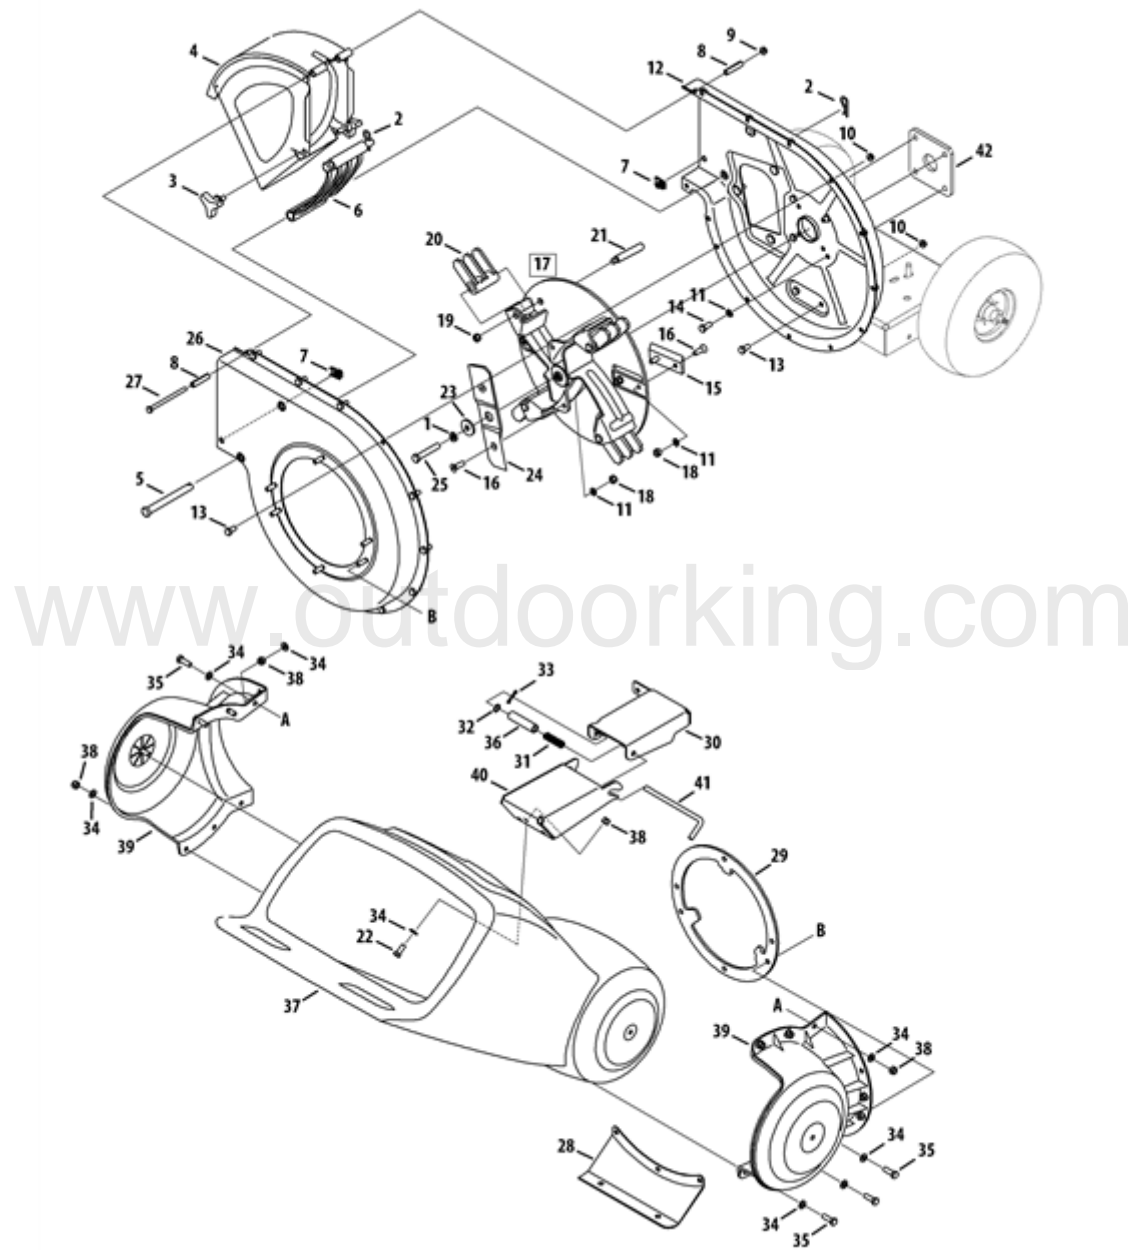

Ref #	Part #	Description	Context Note	Foot Note	Qty	Min Order
1	936-0217	Lock Washer, 3/8			1	
2	914-0149B	Cotter Pin			1	
3	720-0170	Wing Knob 5/16-18			1	
4	681-0094A	Chute Deflector Assembly			1	
5	911-0835	Clevis Pin			1	
6	781-0457-0637	Shredder Screen			1	
7	926-0211	U-Nut 5/16-18			1	
8	950-0793	Spacer			1	
9	912-3027	Hex Lock Nut, 1/4-20			1	
10	712-3004A	Hex Lock Nut 5/16-18			1	
11	936-0119	Lock Washer 5/16			1	
12	681-04116	Inner Impeller Housing Assembly			1	
13	710-3025	Hex Cap Screw 5/16-18 x .625			1	
14	710-0157	Hex Cap Screw 5/16-24 x .75			1	
14	710-0888	Hex Cap Screw 5/16-24 x 1.00 (Model Series 450 (208 CC))			1	
15	981-0490	Chipper Blade (standard)			1	
15	942-0544B	Chipper Blade (premium)			1	
16	710-1054	Hex Cap Screw 5/16-24 x 1.0			1	
17	981-04096	Impeller Assembly (standard)			1	
17	681-04095	Impeller Assembly (premium)			1	
18	912-0411	Hex Lock Nut 5/16-24			1	
19	712-0266A	Nut, Jam Lock, 3/8-16			1	
20	719-04308	Flail Blade			1	
21	738-04286A	Shoulder Pin, .5 x 2.625			1	
22	710-3008	Hex Cap Screw 5/16-18 x .75			1	
23	736-0247	Flat Washer 3/8 x 1.25			1	
24	942-0571	Shredder Blade			1	
25	710-1254	Hex Cap Screw 3/8-24 x 2.25			1	
26	681-0004A	Outer Impeller Housing Assembly			1	
27	710-0825	Hex Cap Screw 1/4-20 x 3.75			1