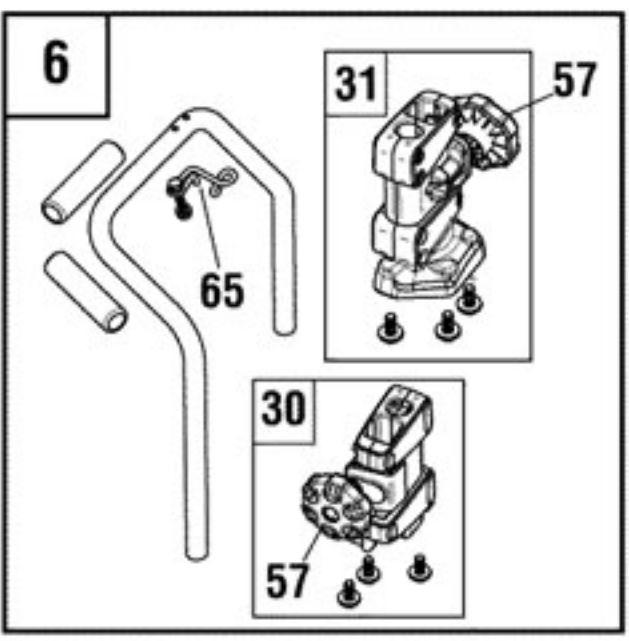

Operator's Manual - Engine 70

Operator's Manual 71

Click on BLUE part # for price

Ref #	Part #	Description	Qty	Foot Note
1	<a href="#">ME63325F</a>	DECK, Edger	1	
2	083132-0199-B1	** ENGINE, 127cc Briggs & Stratton	1	Call for Price
2	083132-0169-B1	** ENGINE, 127cc Briggs & Stratton	1	Call for Price
3	<a href="#">ME63443A</a>	* KIT, Lower Handle	1	* Kits include all parts shown in box.
4	<a href="#">ME63390A</a>	HANDLE, Center	1	
5	<a href="#">ME63449A</a>	HANDLE, Upper	1	
6	ME63481A	* KIT, Shoulder Bump Pack	1	* Kits include all parts shown in box.
7	ME63336A	ROLLER POST ASSEMBLY	1	
8	ME63335A	WHEEL POST ASSEMBLY	1	
9	<a href="#">EE14690A</a>	* KIT, Pulley	1	* Kits include all parts shown in box.
9	<a href="#">EE14701A</a>	* KIT, Pulley	1	
10	<a href="#">EE14675A</a>	OIL CAP, Short Hex	1	
11	<a href="#">ME63415A</a>	* KIT, Pivot Assembly	1	* Kits include all parts shown in box.
12	<a href="#">ME63431A</a>	* KIT, Pivot Arm Assembly	1	* Kits include all parts shown in box.
13	<a href="#">ME63420A</a>	* KIT, Mounting Bracket	1	* Kits include all parts shown in box.