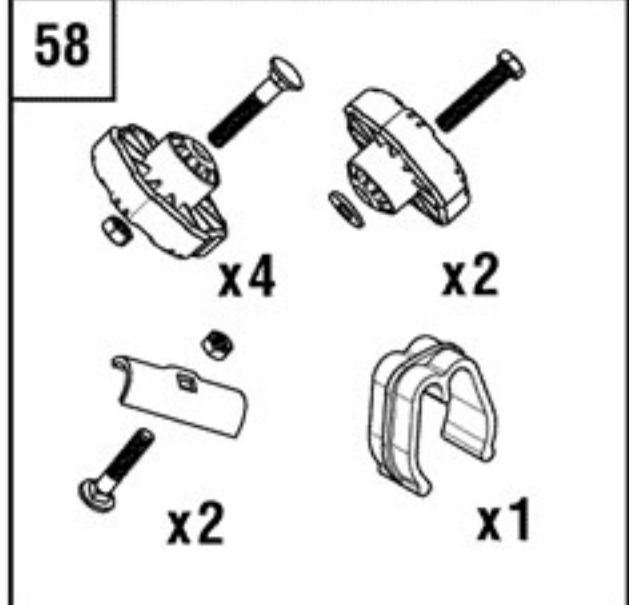

Operator's Manual - Engine 70

Operator's Manual 71

Click on BLUE part # for price

Ref #	Part #	Description	Qty	Foot Note
1	<a href="#">ME63325F</a>	DECK, Edger	1	
2	083132-0199-B1	** ENGINE, 127cc Briggs & Stratton	1	Call for Price
2	083132-0169-B1	** ENGINE, 127cc Briggs & Stratton	1	Call for Price
3	<a href="#">ME63443A</a>	* KIT, Lower Handle	1	* Kits include all parts shown in box.
4	<a href="#">ME63390A</a>	HANDLE, Center	1	
5	<a href="#">ME63449A</a>	HANDLE, Upper	1	
6	ME63481A	* KIT, Shoulder Bump Pack	1	* Kits include all parts shown in box.
7	ME63336A	ROLLER POST ASSEMBLY	1	
8	ME63335A	WHEEL POST ASSEMBLY	1	
9	<a href="#">EE14690A</a>	* KIT, Pulley	1	* Kits include all parts shown in box.
9	<a href="#">EE14701A</a>	* KIT, Pulley	1	
10	<a href="#">EE14675A</a>	OIL CAP, Short Hex	1	
11	<a href="#">ME63415A</a>	* KIT, Pivot Assembly	1	* Kits include all parts shown in box.
12	<a href="#">ME63431A</a>	* KIT, Pivot Arm Assembly	1	* Kits include all parts shown in box.
13	<a href="#">ME63420A</a>	* KIT, Mounting Bracket	1	* Kits include all parts shown in box.