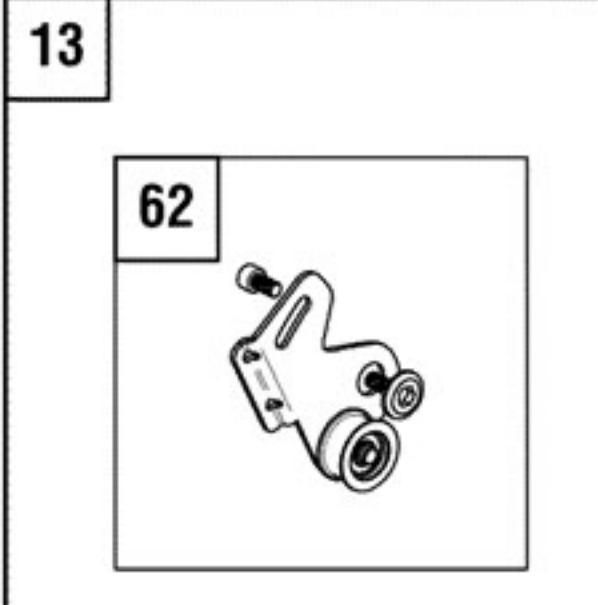

Operator's Manual - Engine 70

Operator's Manual 71

Click on BLUE part # for price

Ref #	Part #	Description	Qty	Foot Note
1	<a href="#">ME63325F</a>	DECK, Edger	1	
2	083132-0199-B1	** ENGINE, 127cc Briggs & Stratton	1	Call for Price
2	083132-0169-B1	** ENGINE, 127cc Briggs & Stratton	1	Call for Price
3	<a href="#">ME63443A</a>	* KIT, Lower Handle	1	* Kits include all parts shown in box.
4	<a href="#">ME63390A</a>	HANDLE, Center	1	
5	<a href="#">ME63449A</a>	HANDLE, Upper	1	
6	ME63481A	* KIT, Shoulder Bump Pack	1	* Kits include all parts shown in box.
7	ME63336A	ROLLER POST ASSEMBLY	1	
8	ME63335A	WHEEL POST ASSEMBLY	1	
9	<a href="#">EE14690A</a>	* KIT, Pulley	1	* Kits include all parts shown in box.
9	<a href="#">EE14701A</a>	* KIT, Pulley	1	
10	<a href="#">EE14675A</a>	OIL CAP, Short Hex	1	
11	<a href="#">ME63415A</a>	* KIT, Pivot Assembly	1	* Kits include all parts shown in box.
12	<a href="#">ME63431A</a>	* KIT, Pivot Arm Assembly	1	* Kits include all parts shown in box.
13	<a href="#">ME63420A</a>	* KIT, Mounting Bracket	1	* Kits include all parts shown in box.