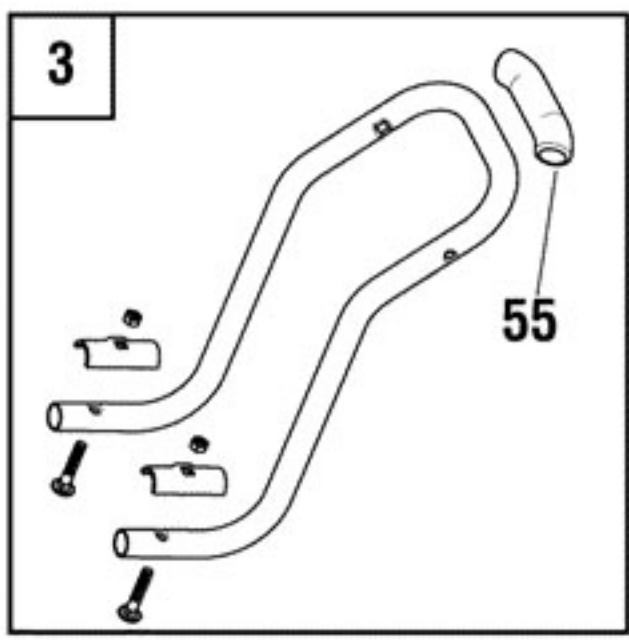

Operator's Manual - Engine 70

Operator's Manual 71

Click on BLUE part # for price

Ref #	Part #	Description	Qty	Foot Note
1	<a href="#">ME63325F</a>	DECK, Edger	1	
2	083132-0199-B1	** ENGINE, 127cc Briggs & Stratton	1	Call for Price
2	083132-0169-B1	** ENGINE, 127cc Briggs & Stratton	1	Call for Price
3	<a href="#">ME63443A</a>	* KIT, Lower Handle	1	* Kits include all parts shown in box.
4	<a href="#">ME63390A</a>	HANDLE, Center	1	
5	<a href="#">ME63449A</a>	HANDLE, Upper	1	
6	ME63481A	* KIT, Shoulder Bump Pack	1	* Kits include all parts shown in box.
7	ME63336A	ROLLER POST ASSEMBLY	1	
8	ME63335A	WHEEL POST ASSEMBLY	1	
9	<a href="#">EE14690A</a>	* KIT, Pulley	1	* Kits include all parts shown in box.
9	<a href="#">EE14701A</a>	* KIT, Pulley	1	
10	<a href="#">EE14675A</a>	OIL CAP, Short Hex	1	
11	<a href="#">ME63415A</a>	* KIT, Pivot Assembly	1	* Kits include all parts shown in box.
12	<a href="#">ME63431A</a>	* KIT, Pivot Arm Assembly	1	* Kits include all parts shown in box.
13	<a href="#">ME63420A</a>	* KIT, Mounting Bracket	1	* Kits include all parts shown in box.