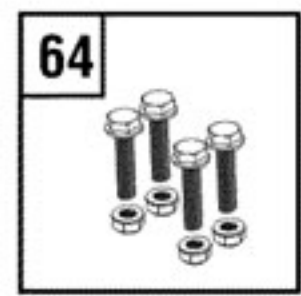

Operator's Manual - Engine 70

Operator's Manual 71

Click on BLUE part # for price

Ref #	Part #	Description	Qty	Foot Note
1	<a href="#">ME63325F</a>	DECK, Edger	1	
2	083132-0199-B1	** ENGINE, 127cc Briggs & Stratton	1	Call for Price
2	083132-0169-B1	** ENGINE, 127cc Briggs & Stratton	1	Call for Price
3	<a href="#">ME63443A</a>	* KIT, Lower Handle	1	* Kits include all parts shown in box.
4	<a href="#">ME63390A</a>	HANDLE, Center	1	
5	<a href="#">ME63449A</a>	HANDLE, Upper	1	
6	ME63481A	* KIT, Shoulder Bump Pack	1	* Kits include all parts shown in box.
7	ME63336A	ROLLER POST ASSEMBLY	1	
8	ME63335A	WHEEL POST ASSEMBLY	1	
9	<a href="#">EE14690A</a>	* KIT, Pulley	1	* Kits include all parts shown in box.
9	<a href="#">EE14701A</a>	* KIT, Pulley	1	
10	<a href="#">EE14675A</a>	OIL CAP, Short Hex	1	
11	<a href="#">ME63415A</a>	* KIT, Pivot Assembly	1	* Kits include all parts shown in box.
12	<a href="#">ME63431A</a>	* KIT, Pivot Arm Assembly	1	* Kits include all parts shown in box.
13	<a href="#">ME63420A</a>	* KIT, Mounting Bracket	1	* Kits include all parts shown in box.