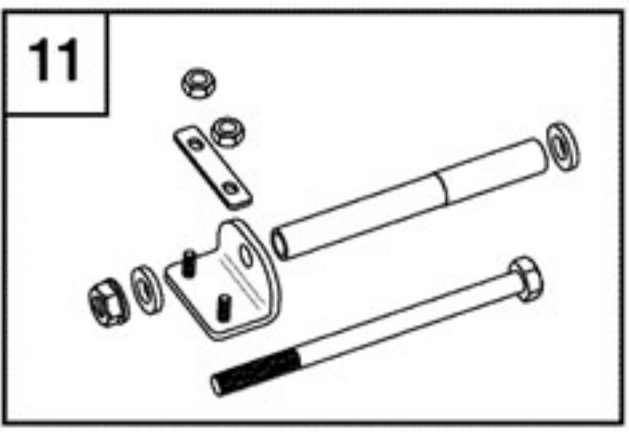

Operator's Manual - Engine 70

Operator's Manual 71

Click on BLUE part # for price

Ref #	Part #	Description	Qty	Foot Note
1	<a href="#">ME63325F</a>	DECK, Edger	1	
2	083132-0199-B1	** ENGINE, 127cc Briggs & Stratton	1	Call for Price
2	083132-0169-B1	** ENGINE, 127cc Briggs & Stratton	1	Call for Price
3	<a href="#">ME63443A</a>	* KIT, Lower Handle	1	* Kits include all parts shown in box.
4	<a href="#">ME63390A</a>	HANDLE, Center	1	
5	<a href="#">ME63449A</a>	HANDLE, Upper	1	
6	ME63481A	* KIT, Shoulder Bump Pack	1	* Kits include all parts shown in box.
7	ME63336A	ROLLER POST ASSEMBLY	1	
8	ME63335A	WHEEL POST ASSEMBLY	1	
9	<a href="#">EE14690A</a>	* KIT, Pulley	1	* Kits include all parts shown in box.
9	<a href="#">EE14701A</a>	* KIT, Pulley	1	
10	<a href="#">EE14675A</a>	OIL CAP, Short Hex	1	
11	<a href="#">ME63415A</a>	* KIT, Pivot Assembly	1	* Kits include all parts shown in box.
12	<a href="#">ME63431A</a>	* KIT, Pivot Arm Assembly	1	* Kits include all parts shown in box.
13	<a href="#">ME63420A</a>	* KIT, Mounting Bracket	1	* Kits include all parts shown in box.