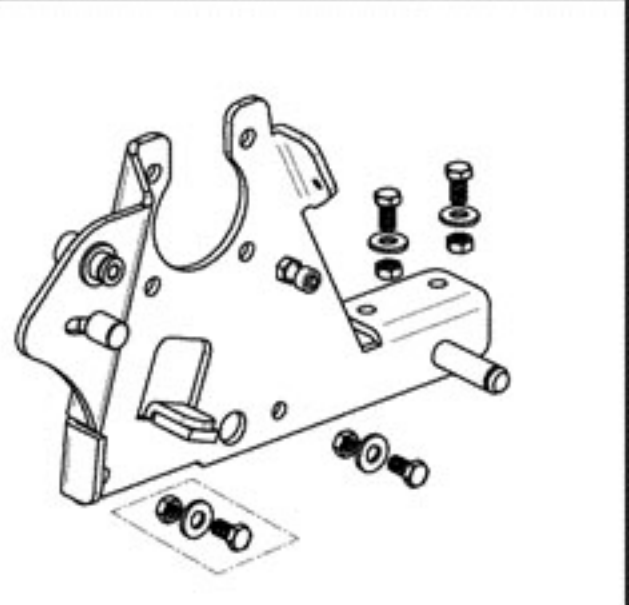

Operator's Manual - Engine 70

Operator's Manual 71

Click on BLUE part # for price

Ref #	Part #	Description	Qty	Foot Note
1	<a href="#">ME63325F</a>	DECK, Edger	1	
2	083132-0199-B1	** ENGINE, 127cc Briggs & Stratton	1	Call for Price
2	083132-0169-B1	** ENGINE, 127cc Briggs & Stratton	1	Call for Price
3	<a href="#">ME63443A</a>	* KIT, Lower Handle	1	* Kits include all parts shown in box.
4	<a href="#">ME63390A</a>	HANDLE, Center	1	
5	<a href="#">ME63449A</a>	HANDLE, Upper	1	
6	ME63481A	* KIT, Shoulder Bump Pack	1	* Kits include all parts shown in box.
7	ME63336A	ROLLER POST ASSEMBLY	1	
8	ME63335A	WHEEL POST ASSEMBLY	1	
9	<a href="#">EE14690A</a>	* KIT, Pulley	1	* Kits include all parts shown in box.
9	<a href="#">EE14701A</a>	* KIT, Pulley	1	
10	<a href="#">EE14675A</a>	OIL CAP, Short Hex	1	
11	<a href="#">ME63415A</a>	* KIT, Pivot Assembly	1	* Kits include all parts shown in box.
12	<a href="#">ME63431A</a>	* KIT, Pivot Arm Assembly	1	* Kits include all parts shown in box.
13	<a href="#">ME63420A</a>	* KIT, Mounting Bracket	1	* Kits include all parts shown in box.