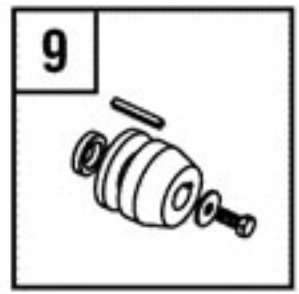

Operator's Manual - Engine 70

Operator's Manual 71

Click on BLUE part # for price

Ref #	Part #	Description	Qty	Foot Note
1	<a href="#">ME63325F</a>	DECK, Edger	1	
2	083132-0199-B1	** ENGINE, 127cc Briggs & Stratton	1	Call for Price
2	083132-0169-B1	** ENGINE, 127cc Briggs & Stratton	1	Call for Price
3	<a href="#">ME63443A</a>	* KIT, Lower Handle	1	* Kits include all parts shown in box.
4	<a href="#">ME63390A</a>	HANDLE, Center	1	
5	<a href="#">ME63449A</a>	HANDLE, Upper	1	
6	ME63481A	* KIT, Shoulder Bump Pack	1	* Kits include all parts shown in box.
7	ME63336A	ROLLER POST ASSEMBLY	1	
8	ME63335A	WHEEL POST ASSEMBLY	1	
9	<a href="#">EE14690A</a>	* KIT, Pulley	1	* Kits include all parts shown in box.
9	<a href="#">EE14701A</a>	* KIT, Pulley	1	
10	<a href="#">EE14675A</a>	OIL CAP, Short Hex	1	
11	<a href="#">ME63415A</a>	* KIT, Pivot Assembly	1	* Kits include all parts shown in box.
12	<a href="#">ME63431A</a>	* KIT, Pivot Arm Assembly	1	* Kits include all parts shown in box.
13	<a href="#">ME63420A</a>	* KIT, Mounting Bracket	1	* Kits include all parts shown in box.