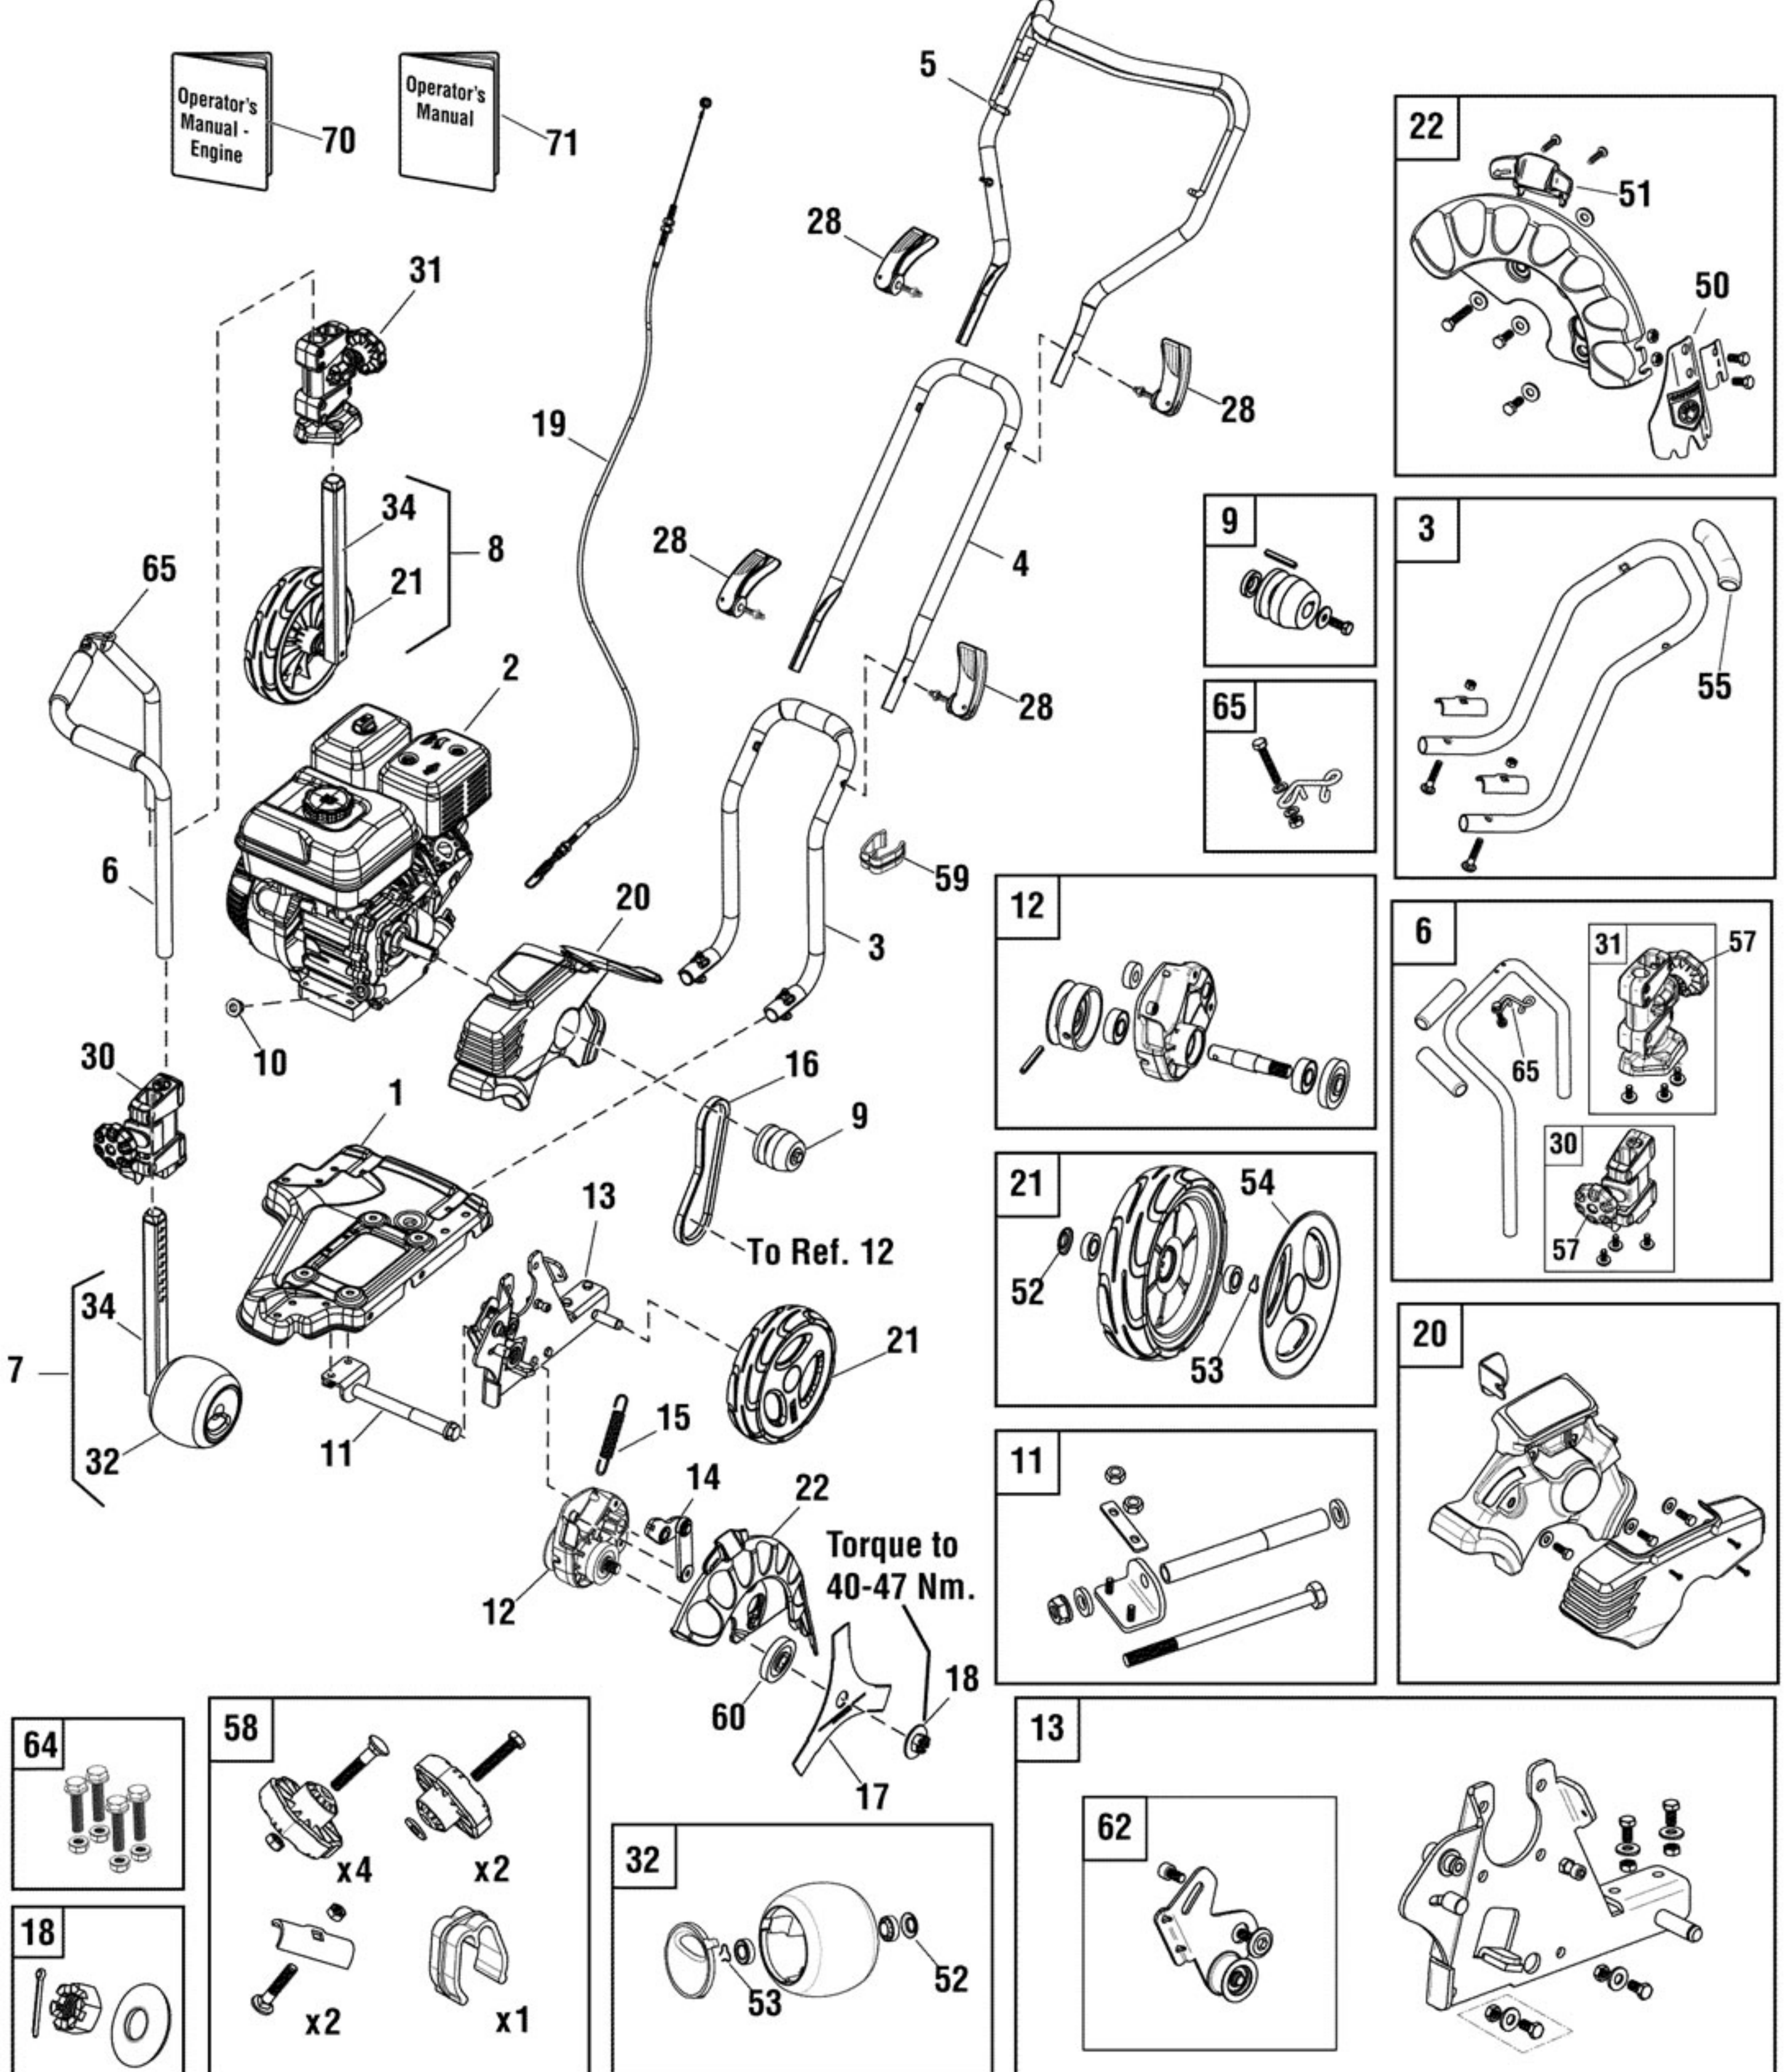

Operator's Manual - Engine 70

Operator's Manual 71

Click on BLUE part # for price

Ref #	Part #	Description	Qty	Foot Note
1	<a href="#">ME63325F</a>	DECK, Edger	1	
2	083132-0199-B1	** ENGINE, 127cc Briggs & Stratton	1	Call for Price
2	083132-0169-B1	** ENGINE, 127cc Briggs & Stratton	1	Call for Price
3	<a href="#">ME63443A</a>	* KIT, Lower Handle	1	* Kits include all parts shown in box.
4	<a href="#">ME63390A</a>	HANDLE, Center	1	
5	<a href="#">ME63449A</a>	HANDLE, Upper	1	
6	ME63481A	* KIT, Shoulder Bump Pack	1	* Kits include all parts shown in box.
7	ME63336A	ROLLER POST ASSEMBLY	1	
8	ME63335A	WHEEL POST ASSEMBLY	1	
9	<a href="#">EE14690A</a>	* KIT, Pulley	1	* Kits include all parts shown in box.
9	<a href="#">EE14701A</a>	* KIT, Pulley	1	
10	<a href="#">EE14675A</a>	OIL CAP, Short Hex	1	
11	<a href="#">ME63415A</a>	* KIT, Pivot Assembly	1	* Kits include all parts shown in box.
12	<a href="#">ME63431A</a>	* KIT, Pivot Arm Assembly	1	* Kits include all parts shown in box.
13	<a href="#">ME63420A</a>	* KIT, Mounting Bracket	1	* Kits include all parts shown in box.