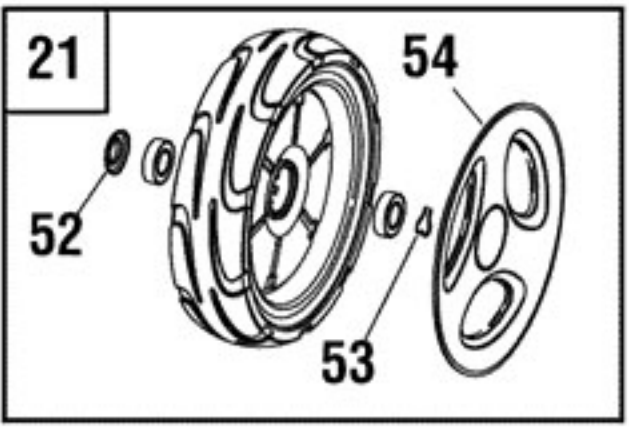

Operator's Manual - Engine 70

Operator's Manual 71

Click on BLUE part # for price

Ref #	Part #	Description	Qty	Foot Note
1	<a href="#">ME63325F</a>	DECK, Edger	1	
2	083132-0199-B1	** ENGINE, 127cc Briggs & Stratton	1	Call for Price
2	083132-0169-B1	** ENGINE, 127cc Briggs & Stratton	1	Call for Price
3	<a href="#">ME63443A</a>	* KIT, Lower Handle	1	* Kits include all parts shown in box.
4	<a href="#">ME63390A</a>	HANDLE, Center	1	
5	<a href="#">ME63449A</a>	HANDLE, Upper	1	
6	ME63481A	* KIT, Shoulder Bump Pack	1	* Kits include all parts shown in box.
7	ME63336A	ROLLER POST ASSEMBLY	1	
8	ME63335A	WHEEL POST ASSEMBLY	1	
9	<a href="#">EE14690A</a>	* KIT, Pulley	1	* Kits include all parts shown in box.
9	<a href="#">EE14701A</a>	* KIT, Pulley	1	
10	<a href="#">EE14675A</a>	OIL CAP, Short Hex	1	
11	<a href="#">ME63415A</a>	* KIT, Pivot Assembly	1	* Kits include all parts shown in box.
12	<a href="#">ME63431A</a>	* KIT, Pivot Arm Assembly	1	* Kits include all parts shown in box.
13	<a href="#">ME63420A</a>	* KIT, Mounting Bracket	1	* Kits include all parts shown in box.