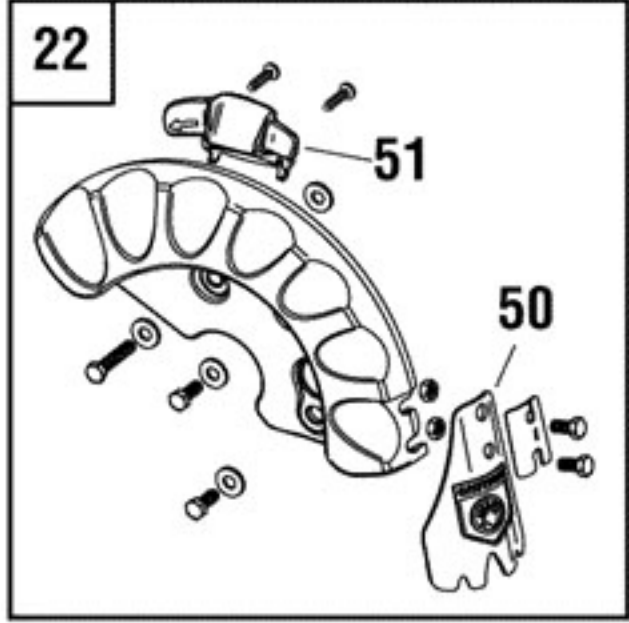

Operator's Manual - Engine 70

Operator's Manual 71

Click on BLUE part # for price

Ref #	Part #	Description	Qty	Foot Note
1	<a href="#">ME63325F</a>	DECK, Edger	1	
2	083132-0199-B1	** ENGINE, 127cc Briggs & Stratton	1	Call for Price
2	083132-0169-B1	** ENGINE, 127cc Briggs & Stratton	1	Call for Price
3	<a href="#">ME63443A</a>	* KIT, Lower Handle	1	* Kits include all parts shown in box.
4	<a href="#">ME63390A</a>	HANDLE, Center	1	
5	<a href="#">ME63449A</a>	HANDLE, Upper	1	
6	ME63481A	* KIT, Shoulder Bump Pack	1	* Kits include all parts shown in box.
7	ME63336A	ROLLER POST ASSEMBLY	1	
8	ME63335A	WHEEL POST ASSEMBLY	1	
9	<a href="#">EE14690A</a>	* KIT, Pulley	1	* Kits include all parts shown in box.
9	<a href="#">EE14701A</a>	* KIT, Pulley	1	
10	<a href="#">EE14675A</a>	OIL CAP, Short Hex	1	
11	<a href="#">ME63415A</a>	* KIT, Pivot Assembly	1	* Kits include all parts shown in box.
12	<a href="#">ME63431A</a>	* KIT, Pivot Arm Assembly	1	* Kits include all parts shown in box.
13	<a href="#">ME63420A</a>	* KIT, Mounting Bracket	1	* Kits include all parts shown in box.