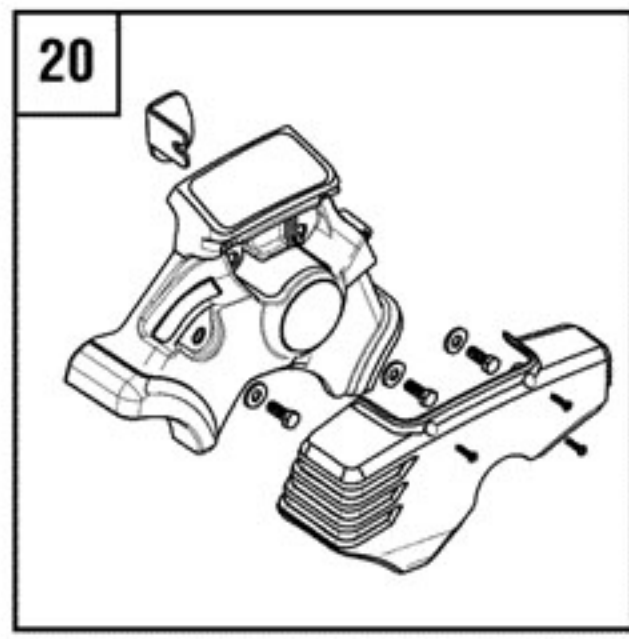

Operator's Manual - Engine 70

Operator's Manual 71

Click on BLUE part # for price

Ref #	Part #	Description	Qty	Foot Note
1	<a href="#">ME63325F</a>	DECK, Edger	1	
2	083132-0199-B1	** ENGINE, 127cc Briggs & Stratton	1	Call for Price
2	083132-0169-B1	** ENGINE, 127cc Briggs & Stratton	1	Call for Price
3	<a href="#">ME63443A</a>	* KIT, Lower Handle	1	* Kits include all parts shown in box.
4	<a href="#">ME63390A</a>	HANDLE, Center	1	
5	<a href="#">ME63449A</a>	HANDLE, Upper	1	
6	ME63481A	* KIT, Shoulder Bump Pack	1	* Kits include all parts shown in box.
7	ME63336A	ROLLER POST ASSEMBLY	1	
8	ME63335A	WHEEL POST ASSEMBLY	1	
9	<a href="#">EE14690A</a>	* KIT, Pulley	1	* Kits include all parts shown in box.
9	<a href="#">EE14701A</a>	* KIT, Pulley	1	
10	<a href="#">EE14675A</a>	OIL CAP, Short Hex	1	
11	<a href="#">ME63415A</a>	* KIT, Pivot Assembly	1	* Kits include all parts shown in box.
12	<a href="#">ME63431A</a>	* KIT, Pivot Arm Assembly	1	* Kits include all parts shown in box.
13	<a href="#">ME63420A</a>	* KIT, Mounting Bracket	1	* Kits include all parts shown in box.