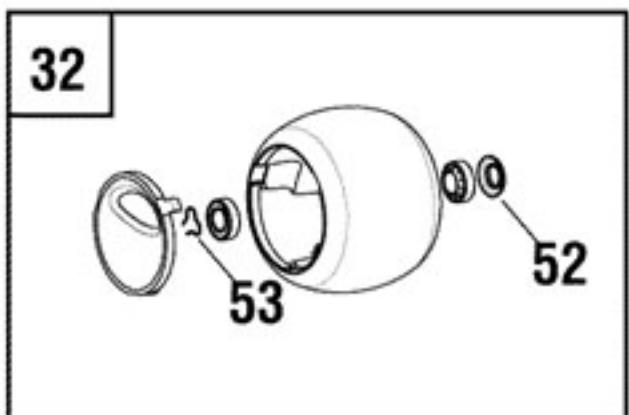

Operator's Manual - Engine 70

Operator's Manual 71

Click on BLUE part # for price

Ref #	Part #	Description	Qty	Foot Note
1	<a href="#">ME63325F</a>	DECK, Edger	1	
2	083132-0199-B1	** ENGINE, 127cc Briggs & Stratton	1	Call for Price
2	083132-0169-B1	** ENGINE, 127cc Briggs & Stratton	1	Call for Price
3	<a href="#">ME63443A</a>	* KIT, Lower Handle	1	* Kits include all parts shown in box.
4	<a href="#">ME63390A</a>	HANDLE, Center	1	
5	<a href="#">ME63449A</a>	HANDLE, Upper	1	
6	ME63481A	* KIT, Shoulder Bump Pack	1	* Kits include all parts shown in box.
7	ME63336A	ROLLER POST ASSEMBLY	1	
8	ME63335A	WHEEL POST ASSEMBLY	1	
9	<a href="#">EE14690A</a>	* KIT, Pulley	1	* Kits include all parts shown in box.
9	<a href="#">EE14701A</a>	* KIT, Pulley	1	
10	<a href="#">EE14675A</a>	OIL CAP, Short Hex	1	
11	<a href="#">ME63415A</a>	* KIT, Pivot Assembly	1	* Kits include all parts shown in box.
12	<a href="#">ME63431A</a>	* KIT, Pivot Arm Assembly	1	* Kits include all parts shown in box.
13	<a href="#">ME63420A</a>	* KIT, Mounting Bracket	1	* Kits include all parts shown in box.