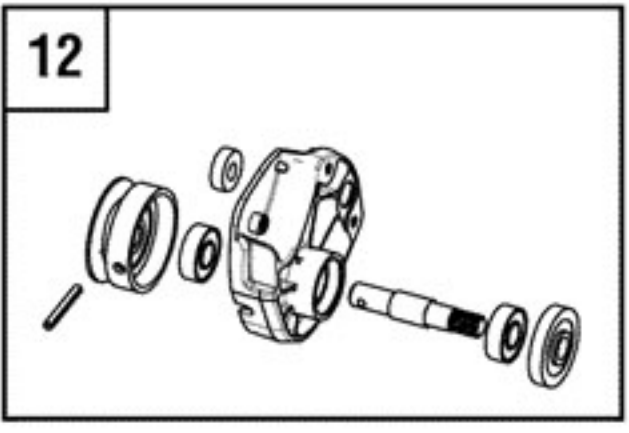

Operator's Manual - Engine 70

Operator's Manual 71

Click on BLUE part # for price

Ref #	Part #	Description	Qty	Foot Note
1	<a href="#">ME63325F</a>	DECK, Edger	1	
2	083132-0199-B1	** ENGINE, 127cc Briggs & Stratton	1	Call for Price
2	083132-0169-B1	** ENGINE, 127cc Briggs & Stratton	1	Call for Price
3	<a href="#">ME63443A</a>	* KIT, Lower Handle	1	* Kits include all parts shown in box.
4	<a href="#">ME63390A</a>	HANDLE, Center	1	
5	<a href="#">ME63449A</a>	HANDLE, Upper	1	
6	ME63481A	* KIT, Shoulder Bump Pack	1	* Kits include all parts shown in box.
7	ME63336A	ROLLER POST ASSEMBLY	1	
8	ME63335A	WHEEL POST ASSEMBLY	1	
9	<a href="#">EE14690A</a>	* KIT, Pulley	1	* Kits include all parts shown in box.
9	<a href="#">EE14701A</a>	* KIT, Pulley	1	
10	<a href="#">EE14675A</a>	OIL CAP, Short Hex	1	
11	<a href="#">ME63415A</a>	* KIT, Pivot Assembly	1	* Kits include all parts shown in box.
12	<a href="#">ME63431A</a>	* KIT, Pivot Arm Assembly	1	* Kits include all parts shown in box.
13	<a href="#">ME63420A</a>	* KIT, Mounting Bracket	1	* Kits include all parts shown in box.