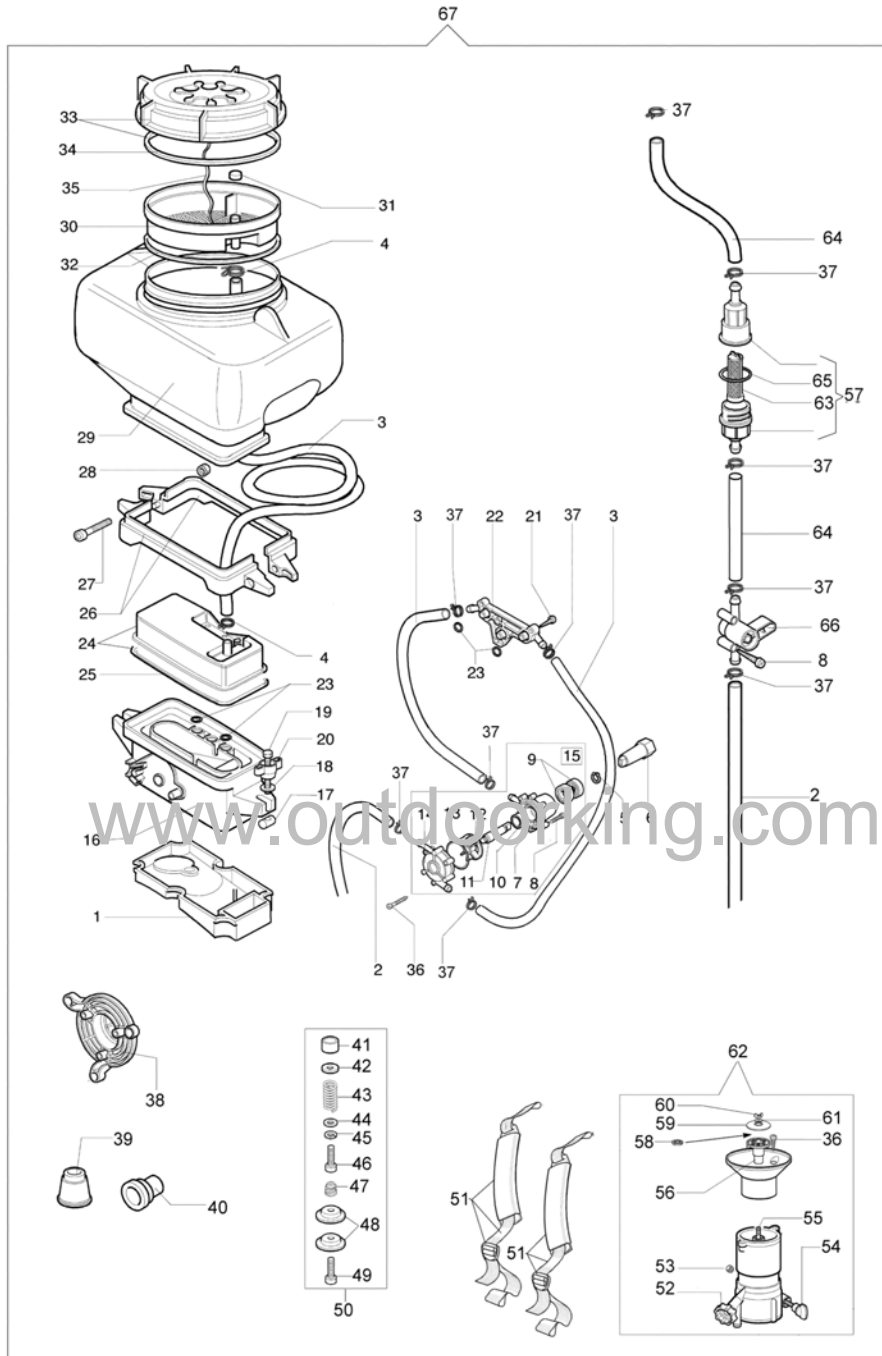

BV 162 Blower - Accessories

Ref.Nu	Qty	Part number	Description	Validity from	Validity till	Notes	Bulletin
1	1	56020017	Plate				
2	1	56020039	Hose				
3	3	56020038	Hose				
4	2	3059008	Band				
5	1	3024010R	Ring				
6	1	56020100	Joint				
7	1	56020101	Pump body				
8	3	3960067AR	Screw				
9	2	3035230	Bearing				
10	1	3050014	Seal ring				
11	2	56020102	Shaft				
12	1	56020103	Impeller				
13	1	3049043	O-ring				
14	1	56020105	Cover				
15	1	56020099	Pompa booster pump				
16	1	56020130B	Support				
17	2	56020021	Pin				
18	2	3618010	Washer				
19	2	3606025	Screw				
20	2	56020019	Knob				
21	10	3960091AR	Screw				
22	1	56020106	Fittings				
23	4	3049039R	O-ring				
24	1	56020041B	Diaphragm				
25	1	56020113B	Gasket				
26	2	56020007R	Clamp				
27	2	3801017R	Screw				
28	2	3914003R	Nut				
29	1	56020002A	Tank				
30	1	56020006	Filter				
31	1	56020005	Cap				
32	1	56020116A	Gasket				
33	1	56022017B	Cap				
34	1	56020004B	Gasket				
35	1	56020040	Cable				
36	3	3960087AR	Screw				
37	5	3059006	Band				
38	1	56020046	Guard				
39	2	56020136	Anti-vibration springs assy				
40	2	56020112	AV-mount				
41	1	56020134	Bushing				
42	1	3918005	Washer				
43	1	50070024	Spring				
44	1	3918010R	Washer				
45	1	3833073R	Washer				
46	1	3801016R	Screw				

www.outdoorking.com