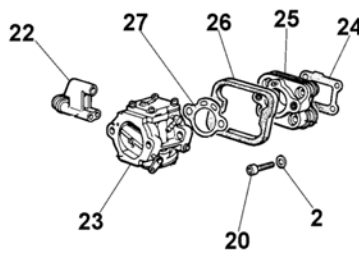

999 F Chainsaw - Air filter

999 F Chainsaw - Air filter

Ref.Nu	Qty	Part number	Description	Validity from	Validity till	Notes	Bulletin
1	1	018600108	Knob				
2	1	3833073R	Washer				
3	1	3049005	O-ring				
4	1	018600107	Cover				
5	1	099900296R	Screw				
6	1	099900849	Cover				
7	1	028200171	Screw				
8	1	3033074	Washer				
9	1	018600278	Fittings and flange set				
11	1	099900899	Flange				
12	1	3049050R	O-ring				
13	1	018600075R	Air filter				
14	1	099900898R	Air filter kit				
15	1	018600090A	Gasket				
16	1	018600056AR	Air filter				
17	3	020000013	Screw				
18	1	52010014B	Filter body				
19	1	099900138A	Plate				
20	1	006000101R	Screw				
21	1	3908003	Screw				
22	1	099900753	Screw guide				
23	1	099900852	Carburetor WGA-9				
24	1	099900031	Gasket				
25	1	099900033	Insulator				
26	1	099900111	Flange				
27	1	099900035	Gasket				
35	1	006000315R	Washer