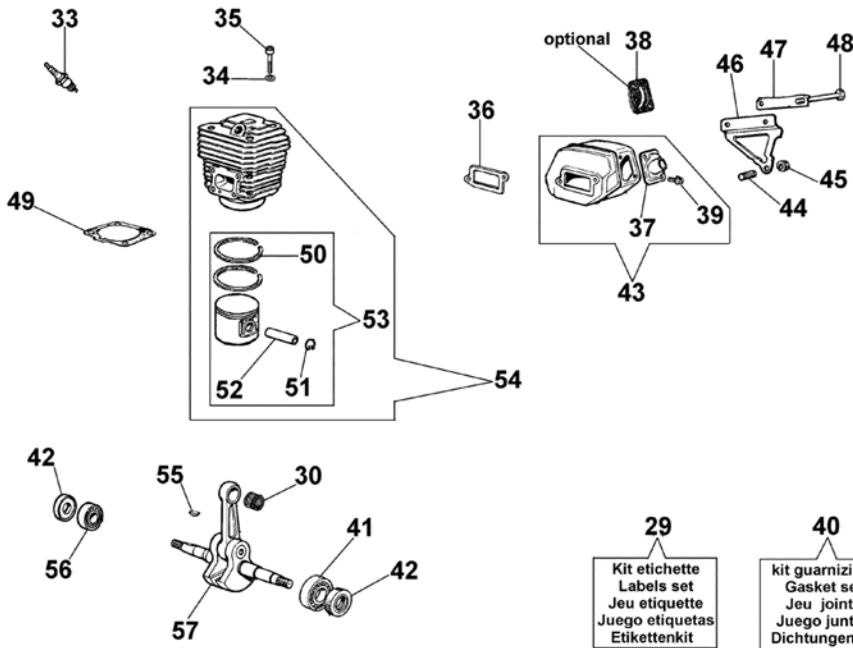

29
Kit etichette
Labels set
Jeu etiquette
Juego etiquetas
Etikettenkit

40
kit guarnizioni
Gasket set
Jeu joints
Juego juntas
Dichtungenskit