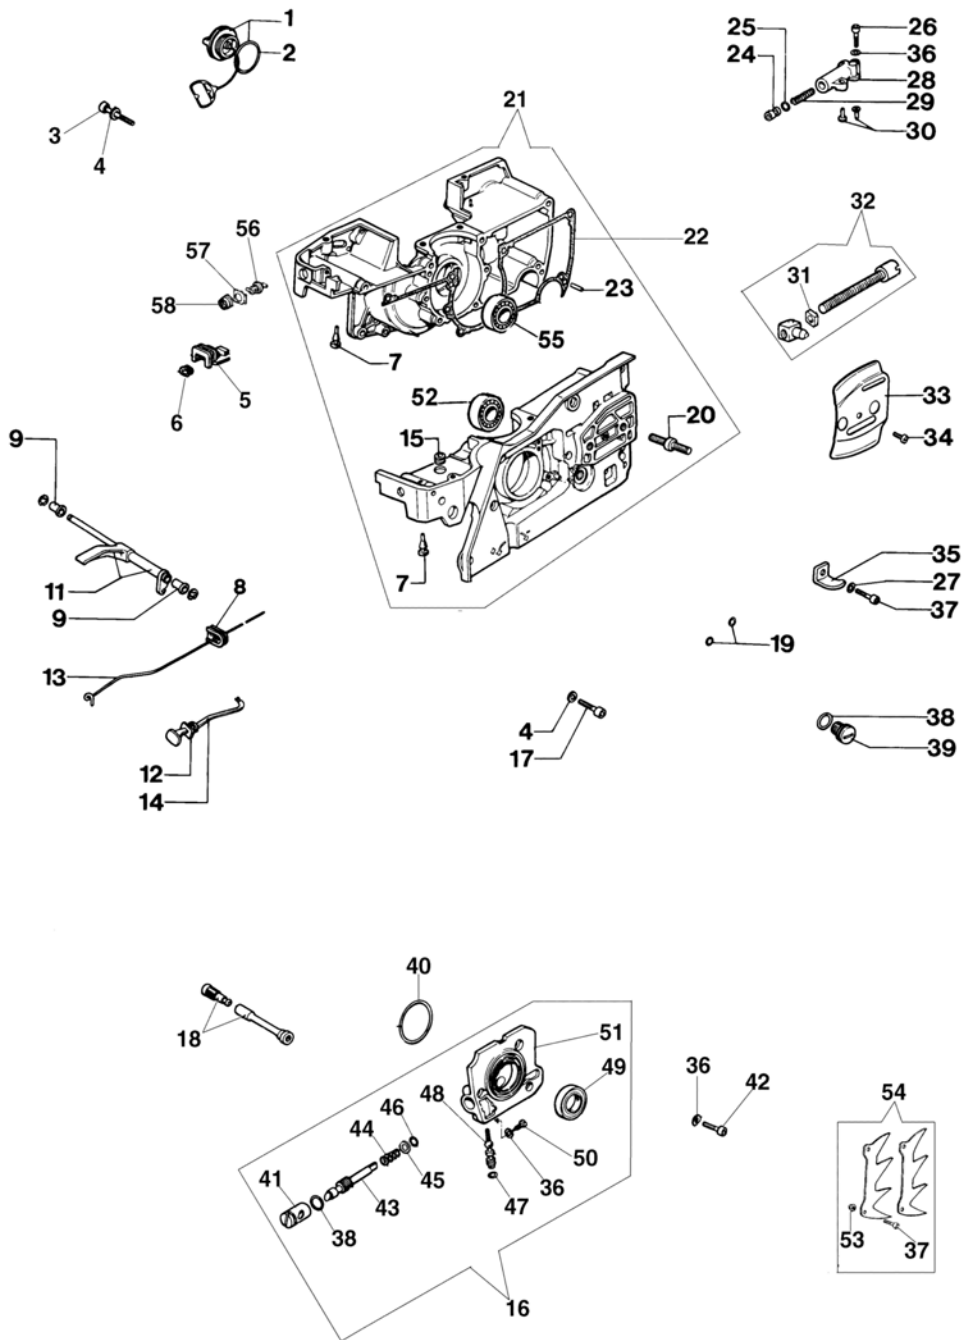

999 F Chainsaw - Crankcase

999 F Chainsaw - Crankcase

Ref.Nu	Qty	Part number	Description	Validity from	Validity till	Notes	Bulletin
1	1	099900602	Cap				
2	1	099900090	O-ring				
3	4	006000101R	Screw				
4	4	3833073R	Washer				
5	1	099900112	Grommet				
6	1	099900144	Clamp				
7	2	099900268A	Clamp				
8	1	099900113	Grommet				
9	2	099900270	Bushing				
11	1	099900626	Lever				
12	1	099900114	Grommet				
13	1	099900129	Rod				
14	1	099900627	Starter lever				
15	1	099900110	Grommet				
16	1	099900301	Oil pump				
17	2	006000235	Screw				
18	1	099900287A	Oil suction				
19	2	3049005	O-ring				
20	2	099900095R	Stud				
21	1	099900815	Crankcase assy				
22	1	099900065R	Gasket				
23	3	3023008R	Plug				
24	1	099900088	Piston pump				
25	1	008200282	O-ring				
26	2	006000024R	Screw				
27	2	3833076	Washer				
28	1	099900087A	Pump body				
29	1	099900106	Spring				
30	1	094500577A	Tank breather				
31	1	098000076	Clamp				
32	1	099900368B	Screw kit				
33	1	099900134	Plate				
34	1	006000156	Screw				
35	1	099900135	Plate				
36	2	006000315R	Washer				
37	1	005100890	Ring				
38	1	099900169	Screw				
39	1	099900290	Cap				
40	1	099900126	O-ring				
41	1	099900119	Bushing				
42	1	006000085	Screw				
43	-		Not available for this product				
44	-		Not available for this product				
45	1	099900200	Washer				
46	-		Not available for this product