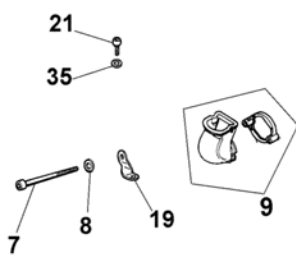

999 F Chainsaw - Air filter

999 F Chainsaw - Air filter

Ref.Nu	Qty	Part number	Description	Validity from	Validity till	Notes	Bulletin
1	1	018600108	Knob				
2	1	3833073R	Washer				
3	1	3049005	O-ring				
4	1	018600107	Cover				
5	1	099900296R	Screw				
6	1	099900849	Cover				
7	1	028200171	Screw				
8	1	3033074	Washer				
9	1	018600278	Fittings and flange set				
11	1	099900899	Flange				
12	1	3049050R	O-ring				
13	1	018600075R	Air filter				
14	1	099900898R	Air filter kit				
15	1	018600090A	Gasket				
16	1	018600056AR	Air filter				
17	3	020000013	Screw				
18	1	52010014B	Filter body				
19	1	099900138A	Plate				
20	1	006000101R	Screw				
21	1	3908003	Screw				
22	1	099900753	Screw guide				
23	1	099900852	Carburetor WGA-9				
24	1	099900031	Gasket				
25	1	099900033	Insulator				
26	1	099900111	Flange				
27	1	099900035	Gasket				
35	1	006000315R	Washer