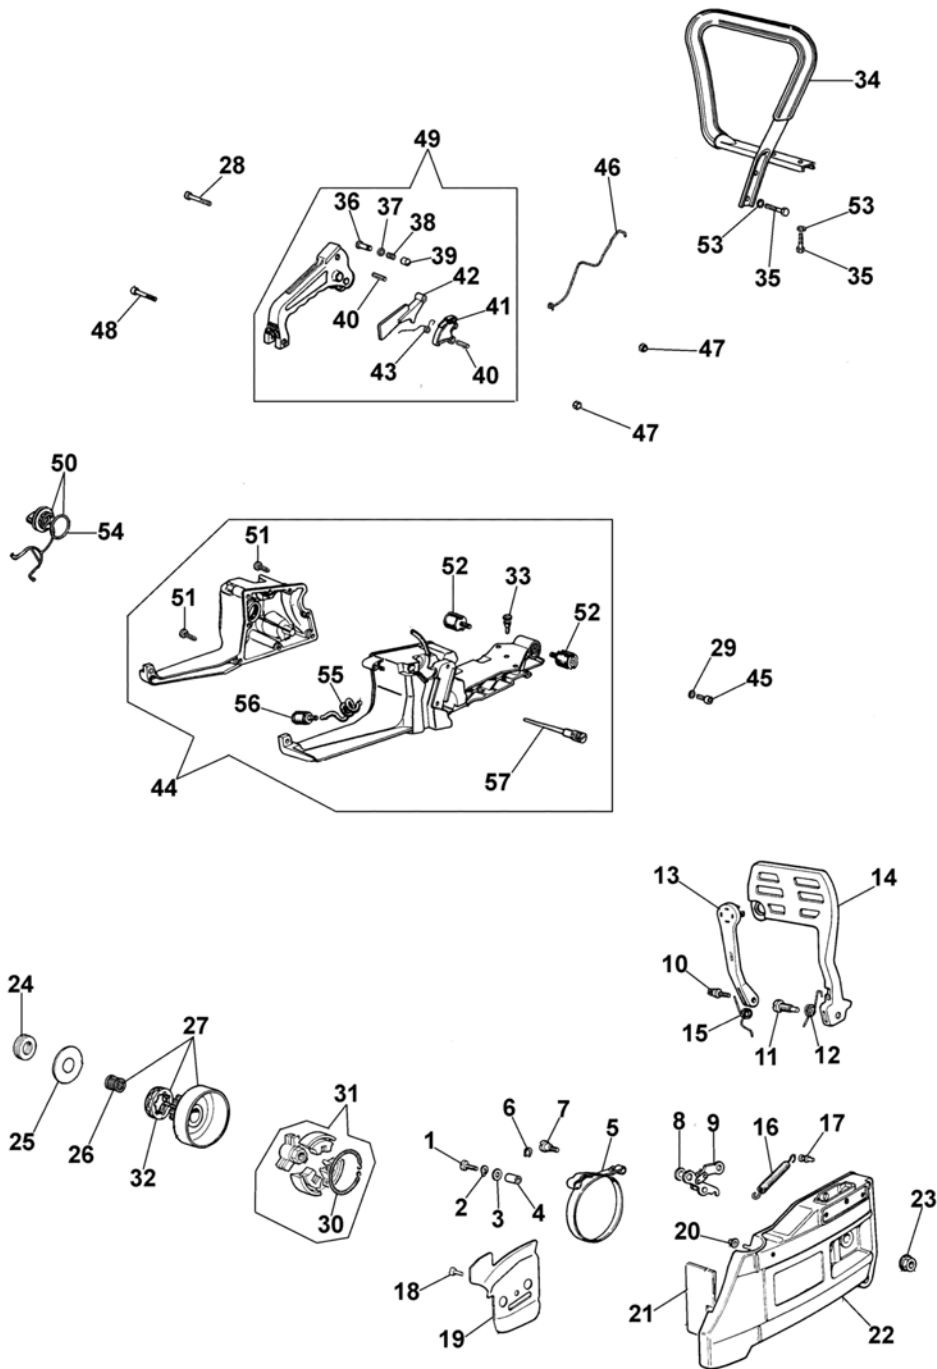

999 F Chainsaw - Fuel tank and clutch assy

999 F Chainsaw - Fuel tank and clutch assy

Ref.Nu	Qty	Part number	Description	Validity from	Validity till	Notes	Bulletin
1	1	099900197	Screw				
2	1	006000315R	Washer				
3	1	094500454	Washer				
4	1	099900162	Pipe				
5	1	099900148	Brake band				
6	1	3026004	Ring				
7	1	099900161	Pin				
8	1	004000090	Washer				
9	1	099900178	Lever				
10	1	099900191	Pin				
11	1	099900160	Pin				
12	1	099900154A	Spring				
13	1	099900609	Support				
14	1	099900666	Guard				
15	1	099900186A	Spring				
16	1	099900152A	Spring				
17	1	094500233	Pin				
18	1	006000156	Screw				
19	1	099900156	Plate				
20	1	006000300	Bushing				
21	1	099900269	Deflector				
22	1	099900607	Chain cover				
23	1	008200913	Nut				
24	1	099900215	Worm gear				
25	1	099900216	Washer				
26	1	099900541	Bearing				
27	1	099900388	Clutch drum 3/8				
27	1	099900387	Clutch drum 404				
28	1	3801035	Screw				
29	1	3833076	Washer				
30	1	099900227	Spring				
31	1	018600281	Compl. clutch				
32	1	008200934	Ring .404				
32	1	008200923	Ring 3/8				
33	1	099900268A	Clamp				
34	1	099900633	Handle				
35	1	3806022	Screw				
36	1	004000433	Pin				
37	1	004000434	Washer				
38	1	004000078	Spring				
39	1	093500416	Cap				
40	1	006100364	Pin				
41	1	099900630	Throttle				
42	1	099900629	Throttle lever				
43	1	099900145	Spring				
44	1	099900660	Tank				
45	6	006000235	Screw				
46	1	099900143	Rod