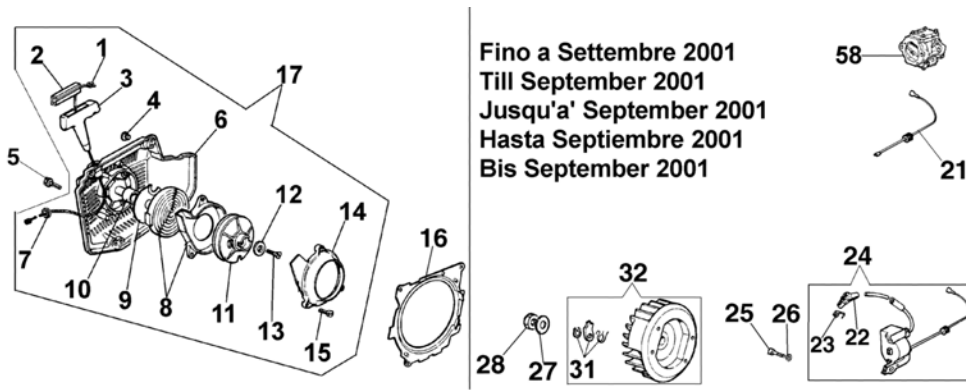

999 F Chainsaw - Starter assy and engine

Fino a Settembre 2001
Till September 2001
Jusqu'a' September 2001
Hasta Septiembre 2001
Bis September 2001

Da ottobre 2001 - From october 2001 - Depuis october 2001
Desde Octubre 2001 - Deka Oktober 2001