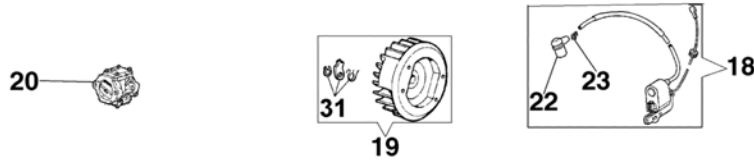

29
Kit etichette
Labels set
Jeu etiquette
Juego etiquetas
Etikettenkit

40
kit guarnizioni
Gasket set
Jeu joints
Juego juntas
Dichtungenskit