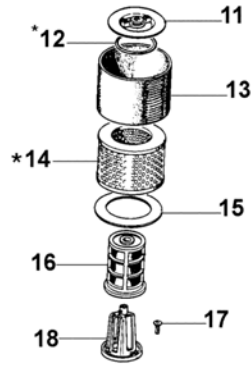

999 F Chainsaw - Air filter

999 F Chainsaw - Air filter

Ref.Nu	Qty	Part number	Description	Validity from	Validity till	Notes	Bulletin
1	1	018600108	Knob				
2	1	3833073R	Washer				
3	1	3049005	O-ring				
4	1	018600107	Cover				
5	1	099900296R	Screw				
6	1	099900849	Cover				
7	1	028200171	Screw				
8	1	3033074	Washer				
9	1	018600278	Fittings and flange set				
11	1	099900899	Flange				
12	1	3049050R	O-ring				
13	1	018600075R	Air filter				
14	1	099900898R	Air filter kit				
15	1	018600090A	Gasket				
16	1	018600056AR	Air filter				
17	3	020000013	Screw				
18	1	52010014B	Filter body				
19	1	099900138A	Plate				
20	1	006000101R	Screw				
21	1	3908003	Screw				
22	1	099900753	Screw guide				
23	1	099900852	Carburetor WGA-9				
24	1	099900031	Gasket				
25	1	099900033	Insulator				
26	1	099900111	Flange				
27	1	099900035	Gasket				
35	1	006000315R	Washer