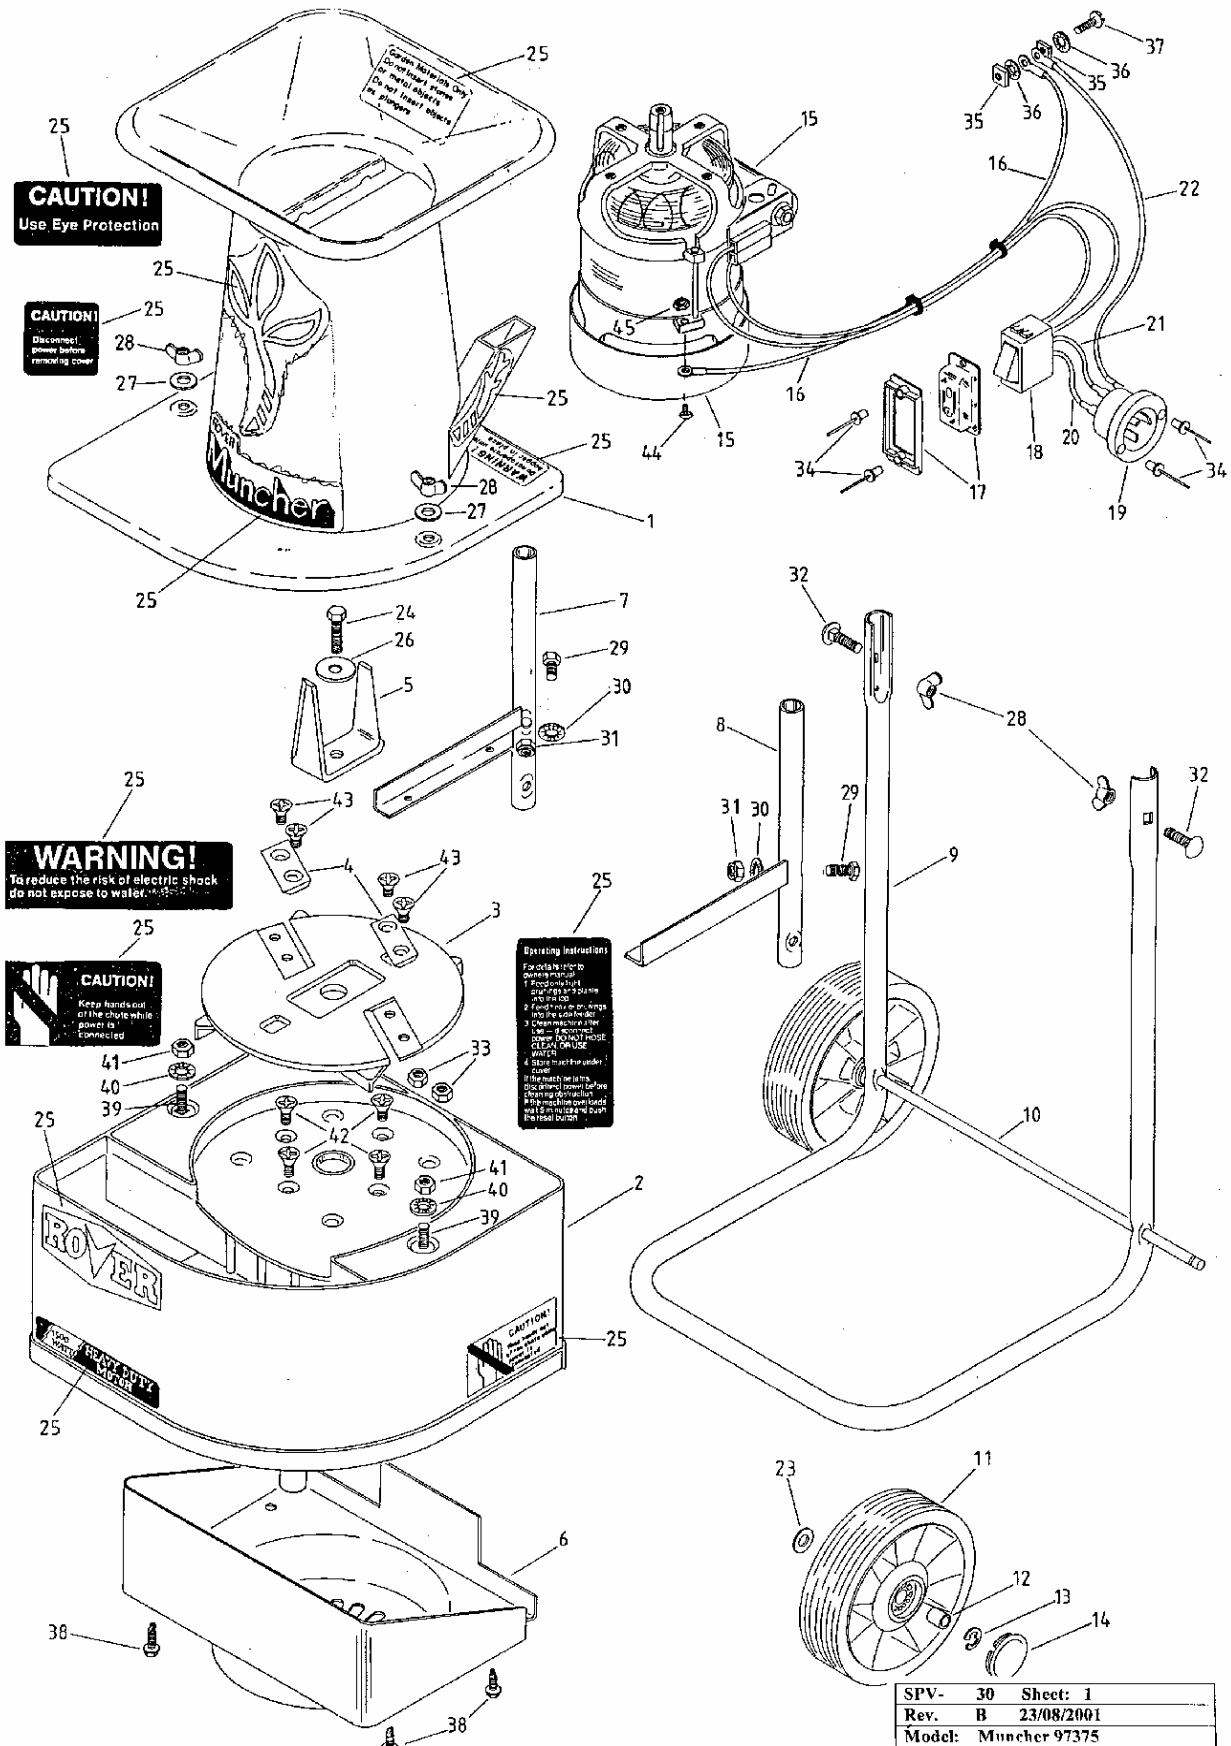

MOWERS LIMITED
 GARDEN STREET - GOSPORT, ENGLAND
 ABN 11 000 257 303

SPARE PARTS VIEW

Muncher- Model 97365

Body Works

SPV30 Sheet 1

SPV- 30 Sheet: 1
Rev. B 23/08/2001
Model: Muncher 97375

MOWERS LIMITED
 GREAT STREET - GREAT FINISH
 ABN 11 000 257 303

SPARE PARTS VIEW

Muncher- Model 97365

Body Works

SPV30 Sheet 1

2 of 2

Item	Part	Description	Qty
		* Common Hardware Item	
1	A10285R	Feed chute assembly	1
2	A11105R	Cast body	1
3	A11097	Disc	1
4	A11098	Planing blade	2
5	A11027	V- blade	1
6	A11036	Motor cover	1
7	A00383	Top leg assembly- RH	1
8	A00384	Top leg assembly- LH	1
9	A11022	Bottom leg	1
10	A11023	Axle	1
11	A03186	6" Plastic wheel	2
12	A01007	Wheel sleeve	2
13	A02282	Circlip- 3/8" external	2
14	A03188	Hub cap	2
15	A11110	Electric motor- 240volts	1
16	A11111	Capacitor- 24uf	1
17	A11075	Switch cover	1
18	A11084	On/Off switch- 240 volts	1
19	A11104	Recessed male plug	1
20	A11108	Blue wire-	1
21	A11109	Brown wire	1
22	A11107	Earth lead	1
23	A02033	Washer- 3/8" x 3/4" x 16g.flat	2
24	A02166	Setscrew- 3/8" x 1" unf.HT.	1
25	A11087	Decal sheet - (Old Style)	1
25A	A11115	Decal sheet - (New Style)	1
26	A11102	Washer- special	1
27	A02030	Washer- 5/16" x 5/8" x 18g.flat	2
28	A02024	Wing nut- 5/16" unc.	4
29	S1213264	Bolt- 1/4" x 1-1/4" unf.HT.	2
30	A02044	Washer- 1/4" shakeproof	4
31	A02045	Nyloc nut- 1/4" unf.	2
32	A02244	Bolt- 5/16" x 1-1/2" unc. cuphead	2
33	A02001	Nut- 1/4" unc.hex.	4
34	A02056	Rivet- 73AS 5-4	4
35	A02050	Nut- 3/16" unc.	1
36	A02234	Washer- 3/16" shakeproof	1
37	A02210	Screw- 3/16" x 3/4" unc.round head	1
38	A04052	Self T/screw- 10 x 5/8" pan ph/head	4
39	A02085	Bolt- 5/16" x 1" unc.cuphead	2
40	A02031	Washer- 5/16" shakeproof	2
41	A02004	Nut- 5/16" unc. hex.	2
42	A02125	Screw- 5/16" x 17mm unc.Csk.ph.MT.	4
43	A02158	Screw- 1/4" x 1/2" unc.Csk.MT.	4
44	A04055	Screw- M3 x 20 x 0.5p	1
45	A04056	Nyloc nut- M3 x 0.5p	1