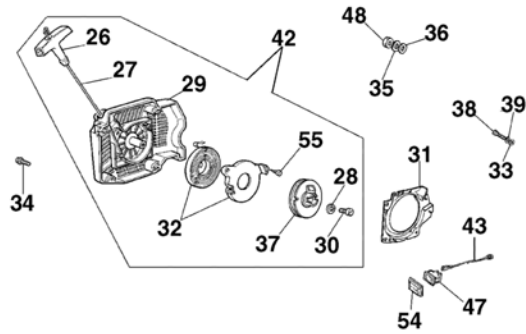

962 Chainsaw - Engine and starter