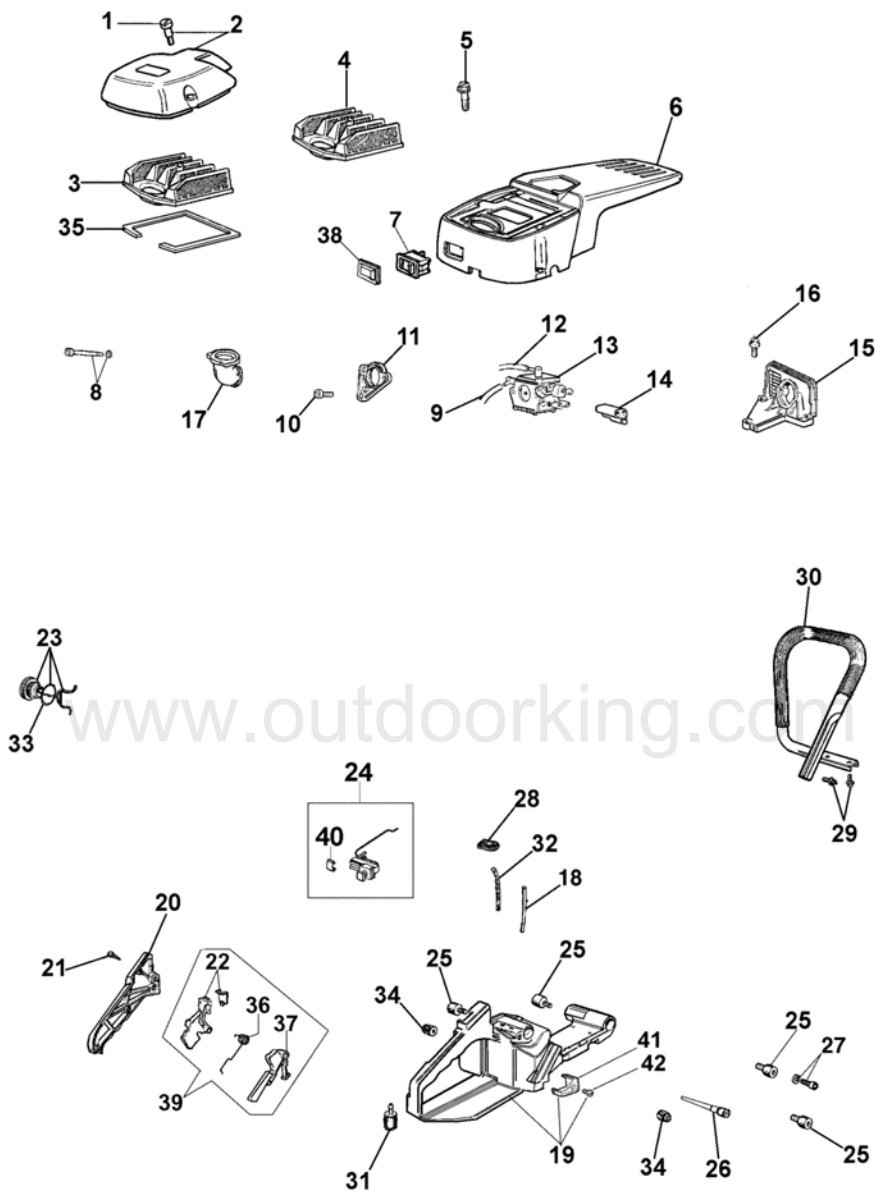

962 Chainsaw - Fuel tank and air filter

962 Chainsaw - Fuel tank and air filter

Ref.Nu	Qty	Part number	Description	Validity from	Validity till	Notes	Bulletin
1	1	093000468A	Screw				
2	1	50010121AR	Cover				
3	1	097000044R	Air filter flock				BT1-019-07/07
4	1	098000092R	Air filter nylon				BT1-019-07/07
5	1	099900296R	Screw				
6	2	50022055R	Cover				
7	1	2317021R	Switch				
8	2	61052009B	Screw				
9	1	098000319	Hose				
10	3	3960057R	Screw				
11	1	50010028	Flange				
12	1	094000215A	Hose				
13	1	50010302A	Carburetor kit HDA-160C				
14	1	50010125	Screw guide				
15	1	50010017	Support				
16	3	097000092AR	Screw				
17	1	50010027R	Manifold				
18	1	61060012A	Hose				
19	1	50010173DR	Fuel tank	matr. 9611040046			BT4-136-07/09, BT4-147-02/11
20	1	50010024	Cover				
21	1	3960040R	Screw				
22	1	50010157	Throttle lever				
23	1	50012008R	Cap				
24	1	52022048A	Throttle rod				BT4-136-07/09
25	4	097000038AR	AV-mount				
26	1	099900083A	Breather valve				
27	4	006000251R	Screw				
28	1	50010029	Grommet				
29	1	097000061AR	Screw				
30	1	50020016R	Handle				
31	1	50010218R	Fuel filter				
32	1	098000319	Hose				
33	1	099900090	O-ring				
34	2	50010061R	AV-mount				
35	1	097000056	Gasket				
36	1	097000028R	Spring				
37	1	097000025AR	Lever				
38	1	2317013	Guard				
39	1	097000216B	Throttle s kit				
40	1	52010134R	Plate				BT4-136-07/09
41	1	50010376	Guard	matr. 9611040046			BT4-147-02/11
42	1	3960098	Screw	matr. 9611040046			BT4-147-02/11