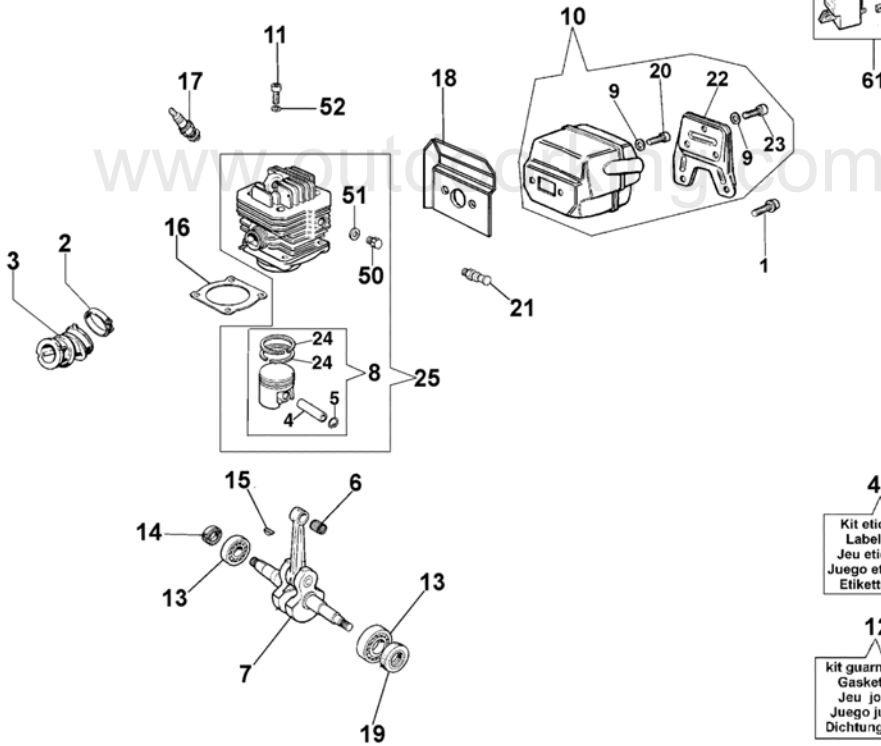

Fino a - till - bis - hasta
Jusqu'a - do: 28/10/07
Serial nr. 0317439999

Fino a - till - bis - hasta
Jusqu'a - do: 28/10/07
Serial nr. 0317439999

Da - from - ab - desde
Depuis - od: 29/10/07
Serial nr. 9617430001

56

61