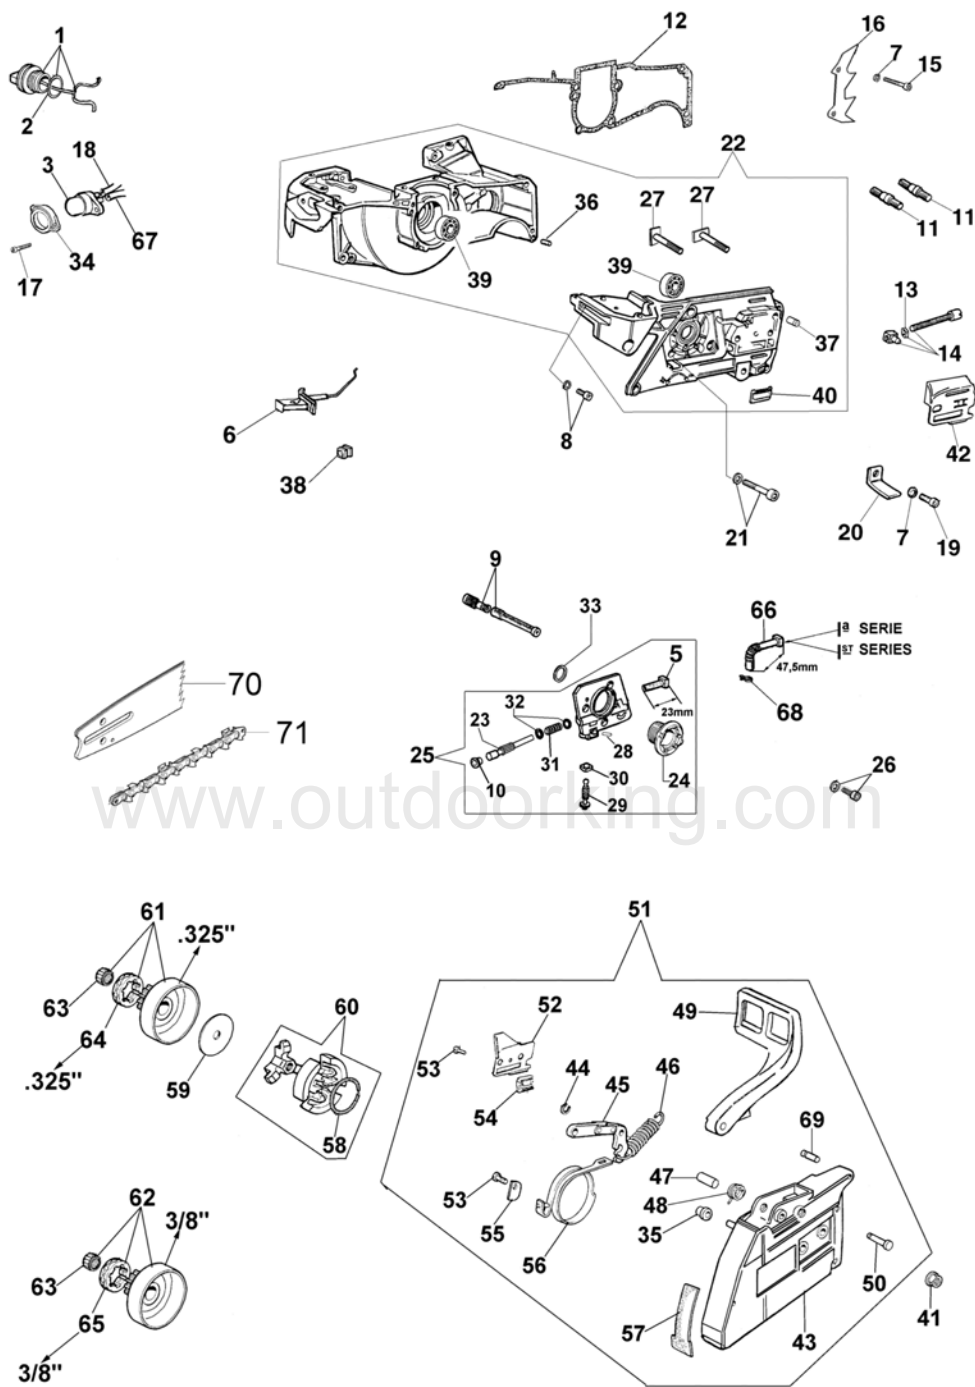

962 Chainsaw - Crankcase and chain brake

962 Chainsaw - Crankcase and chain brake

Ref.Nu	Qty	Part number	Description	Validity from	Validity till	Notes	Bulletin
1	1	50012009R	Cap				
2	1	099900090	O-ring				
3	1	50010032R	Air purge				
5	1	50010163	Hose				
6	1	50010065	Starter lever				
7	8	3833073R	Washer				
8	1	005100987	Screw				
9	1	097000147A	Oil suction				
10	1	097000078	Cap				
11	2	094500141AR	Stud				
12	1	50010047AR	Gasket				
13	1	50010079	Clamp				
14	1	50010151	Chain tensioner				
15	4	006100303R	Screw				
16	1	50010050B	Spike				
17	1	3960106R	Screw				
18	1	50010090A	Hose				
19	1	006000251R	Screw				
20	1	097000283	Chain catcher				
21	4	3801035	Screw				
22	1	50010342A	Crankcase assy				BT4-129-01/08
23	1	097000069B	Piston pump				
24	1	50010036AR	Worm gear				BT4-120-11/06
25	1	50012138	Oil pump				BT4-120-11/06
26	3	006000024R	Screw				
27	2	50010301	Screw				
28	1	097000062	Pin				
29	1	50010037	Screw				
30	1	097000068	Clamp				
31	1	097000071A	Spring				
32	2	097000070	Washer				
33	1	50010044	Washer				
34	1	50010175	Guard				
35	1	006000300	Bushing				
36	1	3023008R	Plug				
37	1	097000229R	Breather valve				
38	1	097000057	Grommet				
39	2	3034012R	Bearing				
40	1	50070149	Guard				
41	2	50010148R	Nut				
42	1	50010010AR	Plate				
43	1	50012003AR	Chain cover				BT4-133-10/08
44	1	3026003	Ring				
45	1	097000146	Lever				
46	1	099900152A	Spring				
47	1	097000107	Pin				
48	1	50010088AR	Spring				
49	1	50010040	Guard