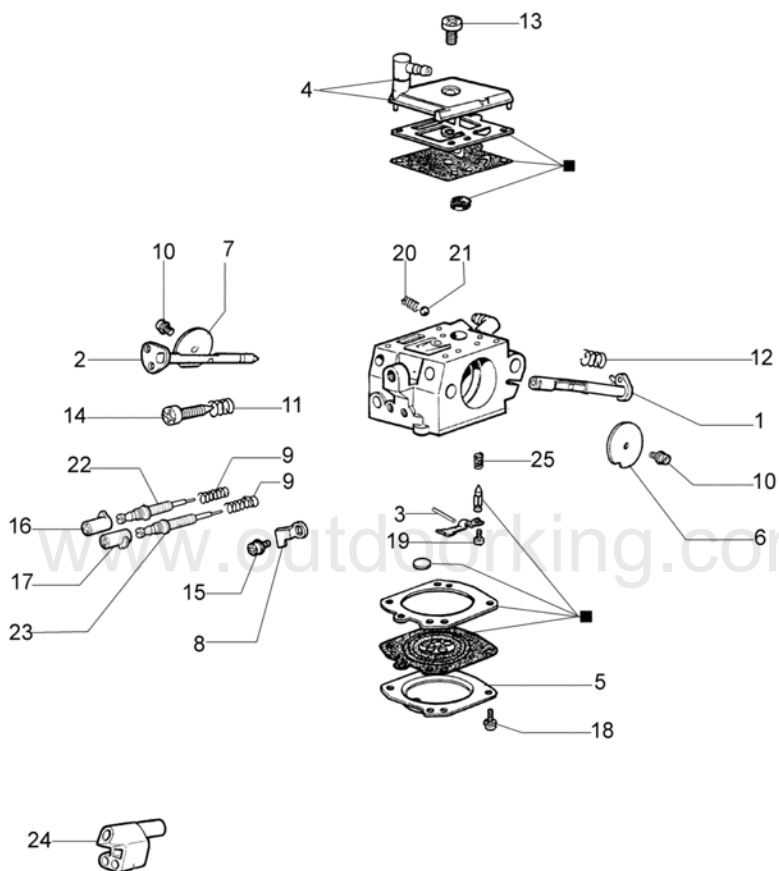

Walbro HDA-160F

26 ■ Kit riparazione
Repair kit

962 Chainsaw - Carburetor HDA-160C

Ref.Nu	Qty	Part number	Description	Validity from	Validity till	Notes	Bulletin
1	1	50010095	Shaft				
2	1	50010096	Shaft				
3	1	003300201	Spindle				
4	1	50010097	Cover				
5	1	50010098	Cover				
6	1	50010099	Shutter				
7	1	50010100	Shutter				
8	1	50010101	Clamp				
9	1	095000147	Spring				
10	2	035000160	Screw				
11	1	094600148	Spring				
12	1	50010106	Spring				
13	1	50010109	Screw				
14	1	074000240	Adjust.screw				
15	1	003300209	Screw				
16	1	2318694	Cap				
17	1	2318695	Cap				
18	1	035000162	Screw				
19	1	003300202	Screw				
20	1	095000146	Spring				
21	1	094600143	Ball				
22	1	2318782	Screw H				
23	1	2318781	Screw L				
24	1	50010125	Screw guide				
25	1	50070164	Spring				
26	1	2318673	Repair kit