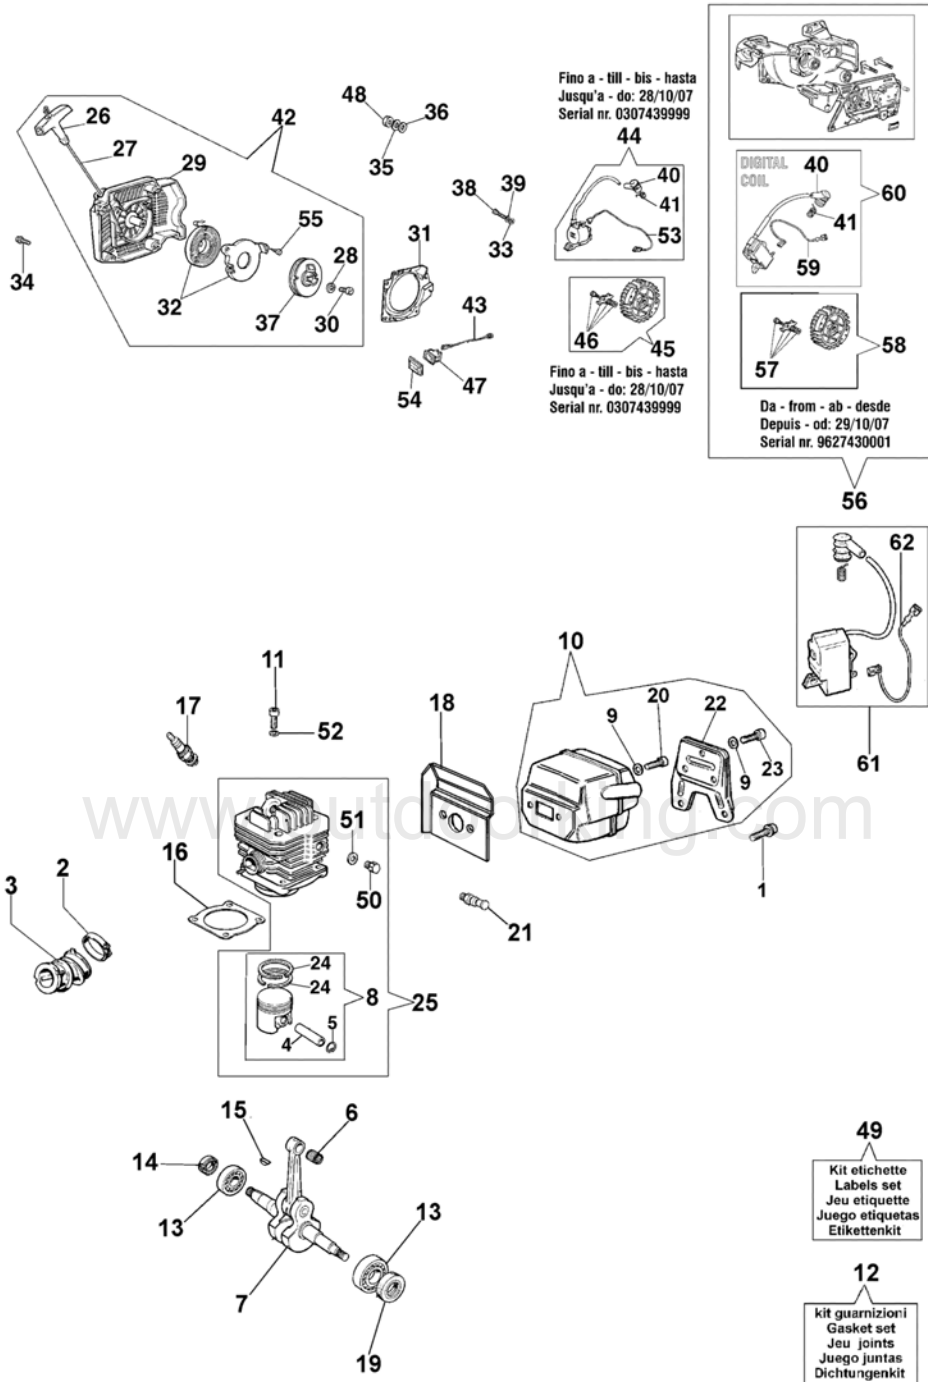

956 Chainsaw - Engine and starter

956 Chainsaw - Engine and starter

Ref.Nu	Qty	Part number	Description	Validity from	Validity till	Notes	Bulletin
1	3	097000092AR	Screw				
2	1	50200015AR	Band				
3	1	50010026	Manifold				
4	1	50010031R	Piston pin				BT4-125-05/07
5	2	007201198	Ring				BT4-125-05/07
6	1	3037014	Bearing				
7	1	50010115R	Crankshaft				
8	1	50012024	Piston assy				BT4-125-05/07
8	1	50010320	Piston assy				BT4-125-05/07
9	2	3033074	Washer				
10	1	50022044	Muffler				
11	4	005100906AR	Screw				
12	1	50012052A	Gasket set				
13	2	3034012R	Bearing				
14	1	094500004R	Seal ring				
15	1	094500028R	Key				
16	1	50010046B	Gasket				
17	1	3055114	Spark plug				
18	1	50010058A	Gasket				
19	1	007201313R	Seal ring				
20	2	3801045R	Screw				
21	1	50070207	Decompressor				
22	1	50010145	Cover				
23	3	3801052R	Screw				
24	2	50010033R	Seal ring				BT4-125-05/07
25	1	50012095A	Cylinder				BT4-125-05/07
26	1	097000064AR	Starter handle				
27	1	098000079R	Starter rope				
28	1	3918006	Washer				
29	1	50010172R	Starter case				
30	1	3908036	Screw				
31	1	50010019A	Flange				
32	1	098000060AR	Spring				
33	2	3916004	Washer				
34	4	097000092AR	Screw				
35	1	3833080	Washer				
36	1	005000361	Washer				
37	1	52010439CR	Pulley				BT4-119-10/06
38	2	094000227	Screw				
39	2	006000315R	Washer				
40	1	094600097A	Spark plug cap				
41	1	094600169A	Spring				
42	1	50012069BR	Starter assy				
43	1	097000121A	Cable				
44	1	50020007BR	Ignition coil				BT4-129-01/08
45	1	52020061R	Flywheel				BT4-129-01/08
46	1	52012027	Pawl kit				BT4-129-01/08
47	1	2317021R	Switch