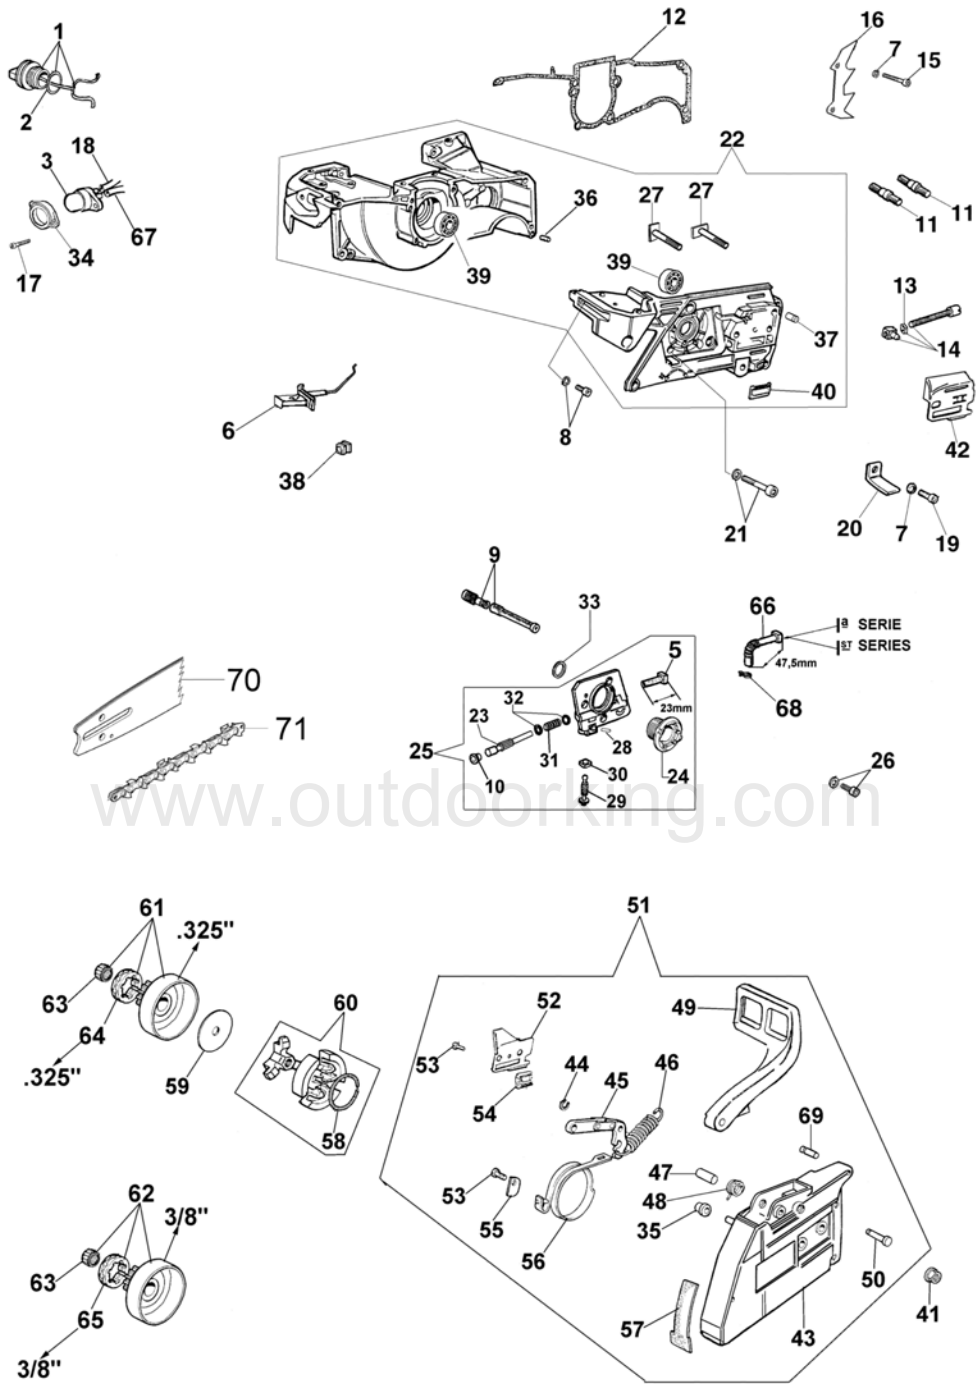

956 Chainsaw - Crankcase and chain brake

956 Chainsaw - Crankcase and chain brake

Ref.Nu	Qty	Part number	Description	Validity from	Validity till	Notes	Bulletin
1	1	50012009R	Cap				
2	1	099900090	O-ring				
3	1	50010032R	Air purge				
5	1	50010163	Hose				
6	1	50010065	Starter lever				
7	8	3833073R	Washer				
8	1	005100987	Screw				
9	1	097000147A	Oil suction				
10	1	097000078	Cap				
11	2	094500141AR	Stud				
12	1	50010047AR	Gasket				
13	1	50010079	Clamp				
14	1	50010151	Chain tensioner				
15	4	006100303R	Screw				
16	1	50010050B	Spike				
17	1	3960106R	Screw				
18	1	50010090A	Hose				
19	1	006000251R	Screw				
20	1	097000283	Chain catcher				
21	4	3801035	Screw				
22	1	50010346	Crankcase assy				BT4-129-01/08
23	1	097000069B	Piston pump				
24	1	50010036AR	Worm gear			BT4-120-11/06	BT4-120-11/06
25	1	50012138	Oil pump			BT4-120-11/06	BT4-120-11/06
26	3	006000024R	Screw				
27	2	50010301	Screw				
28	1	097000062	Pin				
29	1	50010037	Screw				
30	1	097000068	Clamp				
31	1	097000071A	Spring				
32	2	097000070	Washer				
33	1	50010044	Washer				
34	1	50010175	Guard				
35	1	006000300	Bushing				
36	1	3023008R	Plug				
37	1	097000229R	Breather valve				
38	1	097000057	Grommet				
39	2	3034012R	Bearing				
40	1	50070149	Guard				
41	2	50010148R	Nut				
42	1	50010010AR	Plate				
43	1	50012003AR	Chain cover				BT4-133-10/08
44	1	3026003	Ring				
45	1	097000146	Lever				
46	1	099900152A	Spring				
47	1	097000107	Pin				
48	1	50010088AR	Spring				
49	1	50010040	Guard