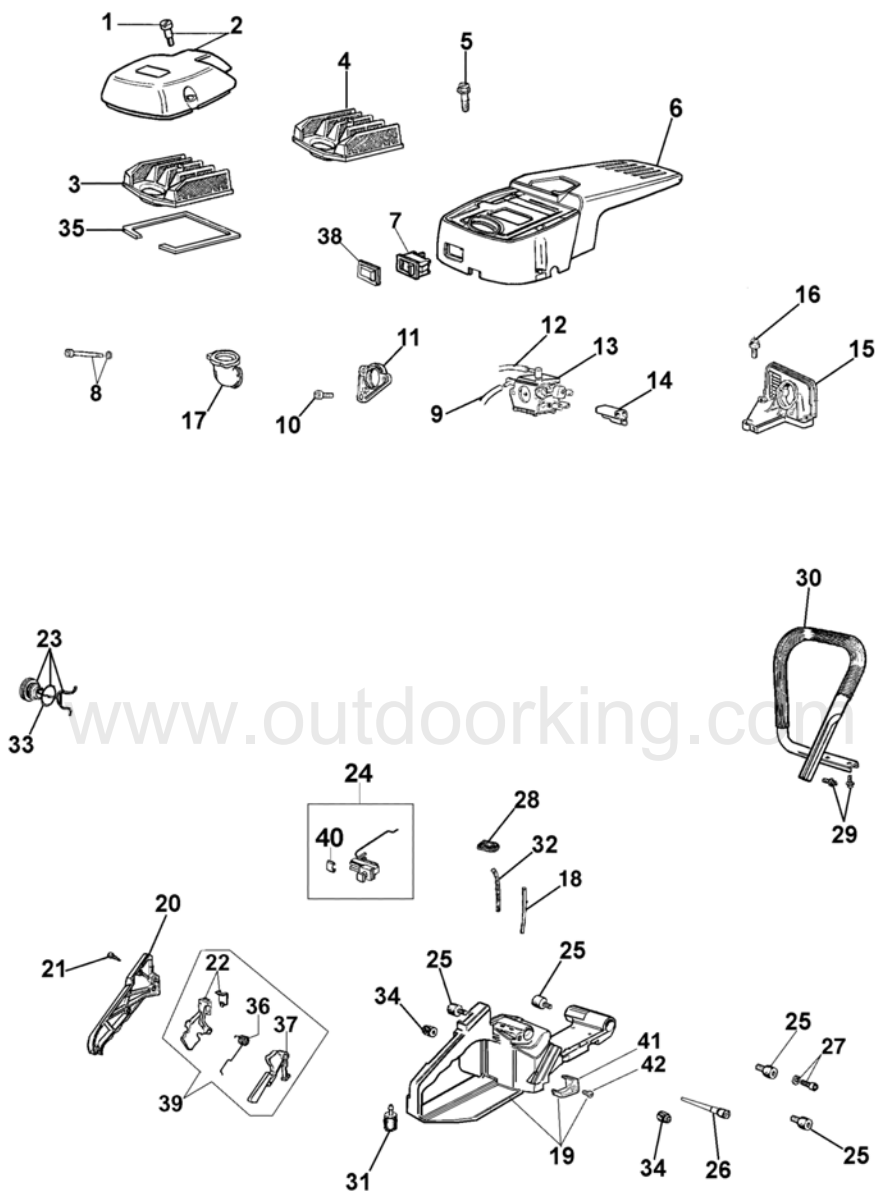

956 Chainsaw - Fuel tank and air filter

956 Chainsaw - Fuel tank and air filter

Ref.Nu	Qty	Part number	Description	Validity from	Validity till	Notes	Bulletin
1	1	093000468A	Screw				
2	1	50010121AR	Cover				
3	1	097000044R	Air filter flock				BT1-019-07/07
4	1	098000092R	Air filter nylon				BT1-019-07/07
5	1	099900296R	Screw				
6	1	50022055R	Cover				
7	1	2317021R	Switch				
8	2	61052009B	Screw				
9	1	098000319	Hose				
10	3	3960057R	Screw				
11	1	50010028	Flange				
12	1	094000215A	Hose				
13	1	50010302A	Carburetor kit HDA-160C				
14	1	50010125	Screw guide				
15	1	50010017	Support				
16	3	097000092AR	Screw				
17	1	50010027R	Manifold				
18	1	61060012A	Hose				
19	1	50010173DR	Fuel tank	matr. 9621040001			BT4-136-07/09, BT4-147-02/11
20	1	50010024	Cover				
21	1	3960040R	Screw				
22	1	50010157	Throttle lever				
23	1	50012008R	Cap				
24	1	52022048A	Throttle rod				BT4-136-07/09
25	4	097000038AR	AV-mount				
26	1	099900083A	Breather valve				
27	8	006000251R	Screw				
28	1	50010029	Grommet				
29	1	097000061AR	Screw				
30	1	50020016R	Handle				
31	1	50010218R	Fuel filter				
32	1	098000319	Hose				
33	1	099900090	O-ring				
34	2	50010061R	AV-mount				
35	1	097000056	Gasket				
36	1	097000028R	Spring				
37	1	097000025AR	Lever				
38	1	2317013	Guard				
39	1	097000216B	Throttle s kit				
40	1	52010134R	Plate				BT4-136-07/09
41	1	50010376	Guard	matr. 9621040001		Arancio; Orange	BT4-147-02/11
42	1	3960098	Screw	matr. 9621040001			BT4-147-02/11