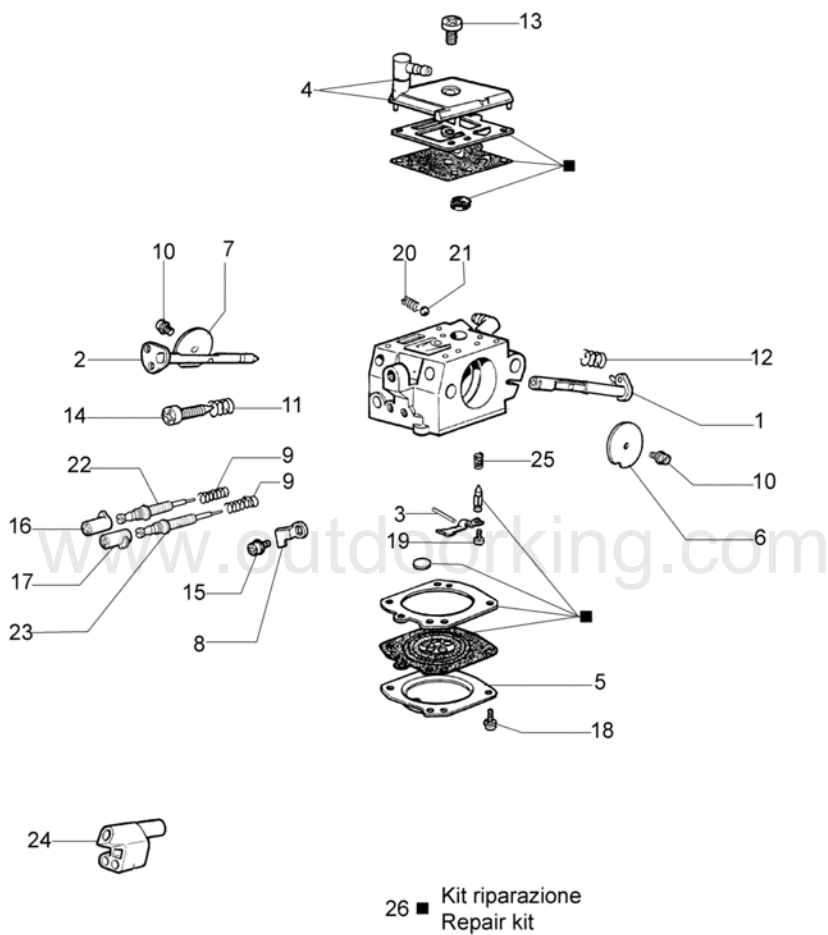

Walbro HDA-160F

956 Chainsaw - Carburetor HDA-160F

Ref.Nu	Qty	Part number	Description	Validity from	Validity till	Notes	Bulletin
1	1	50010095	Shaft				
2	1	50010096	Shaft				
3	1	003300201	Spindle				
4	1	50010097	Cover				
5	1	50010098	Cover				
6	1	50010099	Shutter				
7	1	50010100	Shutter				
8	1	50010101	Clamp				
9	1	095000147	Spring				
10	2	035000160	Screw				
11	1	094600148	Spring				
12	1	50010106	Spring				
13	1	50010109	Screw				
14	1	074000240	Adjust.screw				
15	1	003300209	Screw				
16	1	2318694	Cap				
17	1	2318695	Cap				
18	1	035000162	Screw				
19	1	003300202	Screw				
20	1	095000146	Spring				
21	1	094600143	Ball				
22	1	2318782	Screw H				
23	1	2318781	Screw L				
24	1	50010125	Screw guide				
25	1	50070164	Spring				
26	1	2318673	Repair kit