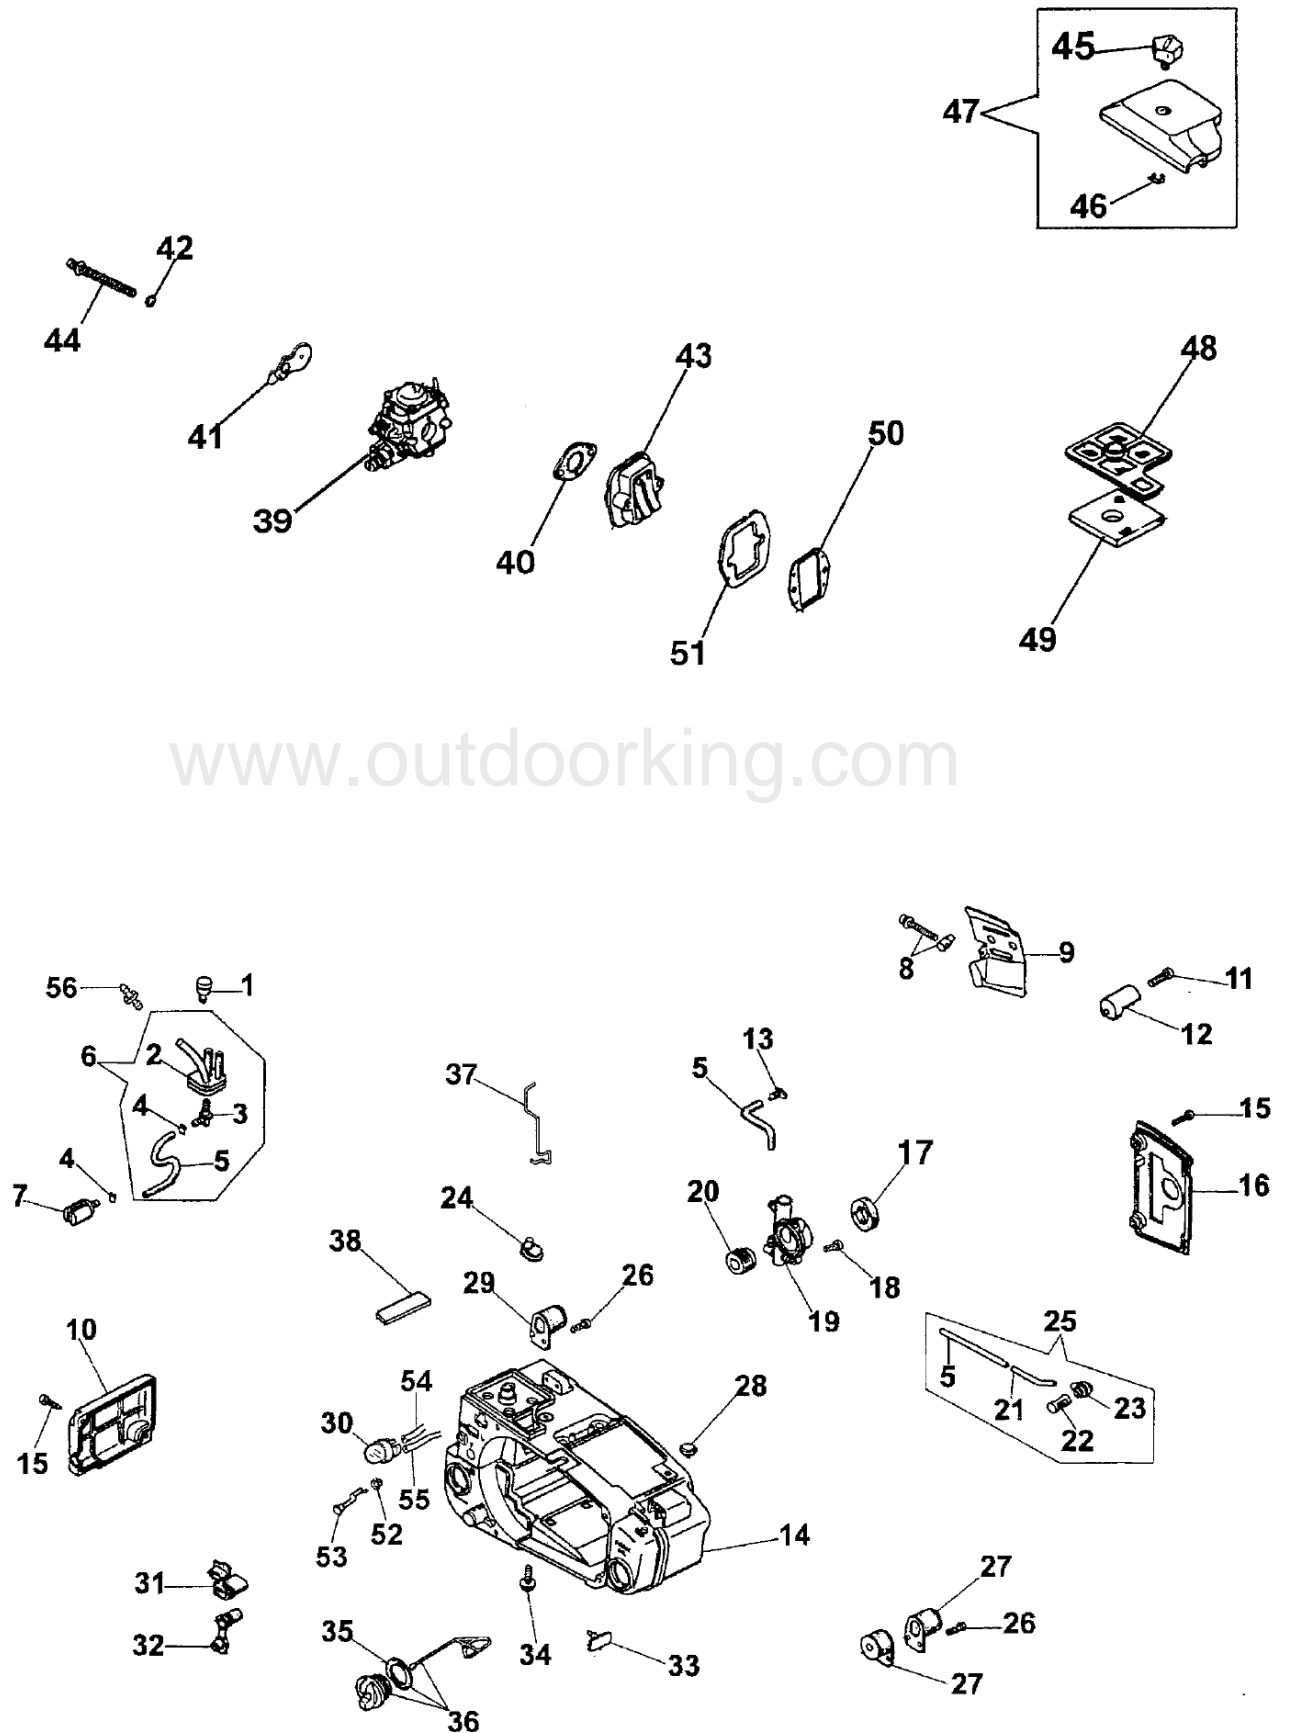

932 C
Tank and Air filter

932 C

Tank and Air filter

Ref.Nr.	Item code	Quantity	Description
1	50030040R	1,00	BREATHER VALVE
2	50030318	1,00	FITTING
3	50030286	1,00	FITTING
4	50030037R	2,00	BAND
5	50030265R	1,00	FUEL LINE
6	50030329	1,00	FITTING
7	50030036R	1,00	FUEL FILTER
8	50032011	1,00	CHAIN TENSIONER
9	50030125	1,00	PLATE
10	50030063R	1,00	COVER ORANGE
11	50030270	1,00	SCREW
12	50030127R	1,00	GUARD
13	50030052R	1,00	OIL TUBE LOCK
14	50030024	1,00	C/CASE ORANGE
15	50030269	2,00	SCREW
16	50030140R	1,00	COVER ORANGE
17	50030139	1,00	GASKET
18	50030291	3,00	SCREW
19	50032020	1,00	OIL PUMP
20	50030136R	1,00	WORM GEAR
21	50030047R	1,00	OIL LINE
22	50030289	1,00	FILTER
23	50030046R	1,00	BUSH
24	50030173R	1,00	GROMMET
25	50032019	1,00	OIL DRAFT
26	50030272	8,00	SCREW
27	50030229R	2,00	SUPPORT
28	50030053R	1,00	BREATHER VALVE
29	50030085R	2,00	SUPPORT
30	50060012	1,00	AIR PURGE
31	50030175R	1,00	SCREW GUIDE
32	50030174R	1,00	SCREW GUIDE
33	50030033R	1,00	BREATHER VALVE
34	50030058R	4,00	SCREW
35	50030268	1,00	GASKET
36	50030304	2,00	CAP
37	50030238	1,00	THROTTLE
38	50030057R	1,00	COVER GREY
39	2318645	1,00	CARBURETOR
40	004000025	1,00	GASKET
41	50030167R	1,00	STARTER LEVER
42	50030284	2,00	SPACER
43	50030022R	1,00	VALVE
44	50030276	2,00	SCREW
45	50030308	1,00	KNOB
46	50030184R	1,00	CIRCLIP
47	50030306	1,00	COVER
48	50030277	1,00	AIR FILTER