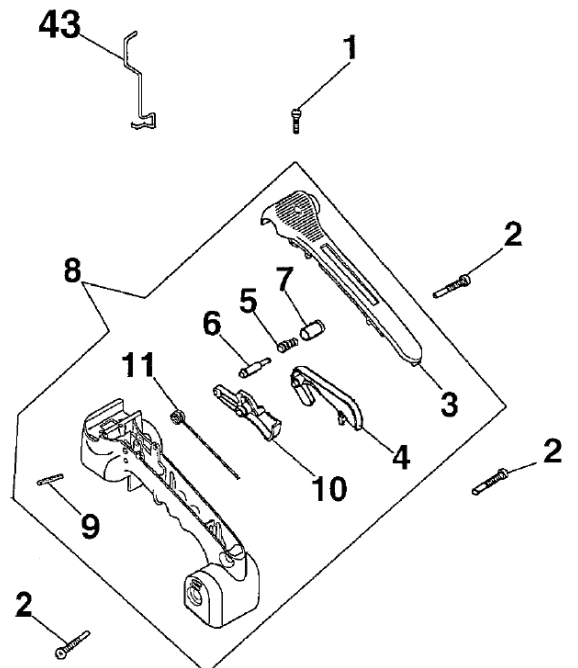

932 C
Clutch and Handles

932 C

Clutch and Handles

Ref.Nr.	Item code	Quantity	Description
1	50030064R	1,00	SCREW
2	50030086R	2,00	SCREW
3	50030249	1,00	COVER
4	50030082R	1,00	THROTTLE LEVER
5	50030077	1,00	SPRING
6	50030076R	1,00	PIN
7	50030078R	1,00	BUTTON
8	50032037	1,00	HANDLE KIT
9	50030081	1,00	PIN
10	50030237	1,00	THROTTLE LEVER
11	50030080	1,00	SPRING
12	50030065R	1,00	HANDLE GREY
13	50030270	1,00	SCREW
14	50030068	1,00	STRAP
15	50030067R	1,00	SUPPORT
16	50030271	1,00	SCREW
17	50030138R	1,00	CLUTCH DRIVER
18	50030089	1,00	BEARING
19	50032009	1,00	CLUTCH DRUM ASS
20	50030092	1,00	WASHER
21	50030093	1,00	SPRING
22	50030090	1,00	CLUTCH
23	50032023	1,00	CHAIN COVER
24	50030242	1,00	GUARD
25	50030100	1,00	SPRING
26	3914003	1,00	NUT
27	3916005	1,00	WASHER
28	50030105R	1,00	SPACER
29	50030292	1,00	SCREW
30	50030110	1,00	SPRING
31	50030106R	1,00	BUSHING
32	50030107R	1,00	WEIGHT
33	50030122	1,00	COVER
34	50030087R	1,00	SCREW
35	50030116R	1,00	PIN
36	50030118R	1,00	LEVER
37	50030111	1,00	SPRING
38	50030117	1,00	PIN
39	50030119R	1,00	BRAKE BAND
40	50030113R	1,00	BRAKE LEVER
41	50010148	1,00	NUT
42	50030121	1,00	SPRING
43	50030238	1,00	THROTTLE