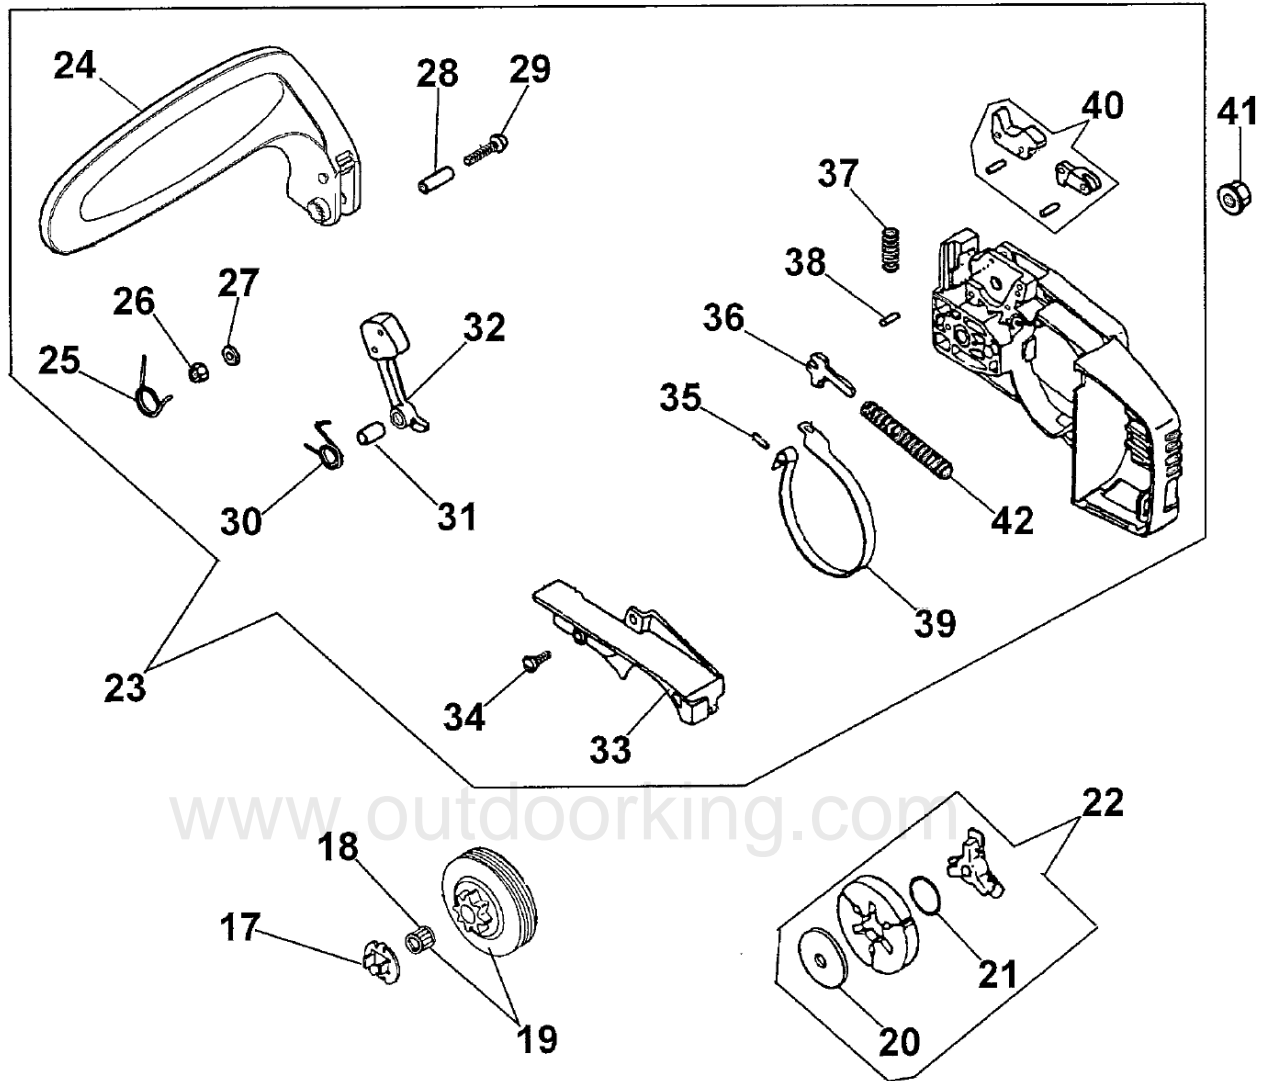

932 C
Clutch and Handles

932 C

Clutch and Handles

Ref.Nr.	Item code	Quantity	Description
1	50030064R	1,00	SCREW
2	50030086R	2,00	SCREW
3	50030249	1,00	COVER
4	50030082R	1,00	THROTTLE LEVER
5	50030077	1,00	SPRING
6	50030076R	1,00	PIN
7	50030078R	1,00	BUTTON
8	50032037	1,00	HANDLE KIT
9	50030081	1,00	PIN
10	50030237	1,00	THROTTLE LEVER
11	50030080	1,00	SPRING
12	50030065R	1,00	HANDLE GREY
13	50030270	1,00	SCREW
14	50030068	1,00	STRAP
15	50030067R	1,00	SUPPORT
16	50030271	1,00	SCREW
17	50030138R	1,00	CLUTCH DRIVER
18	50030089	1,00	BEARING
19	50032009	1,00	CLUTCH DRUM ASS
20	50030092	1,00	WASHER
21	50030093	1,00	SPRING
22	50030090	1,00	CLUTCH
23	50032023	1,00	CHAIN COVER
24	50030242	1,00	GUARD
25	50030100	1,00	SPRING
26	3914003	1,00	NUT
27	3916005	1,00	WASHER
28	50030105R	1,00	SPACER
29	50030292	1,00	SCREW
30	50030110	1,00	SPRING
31	50030106R	1,00	BUSHING
32	50030107R	1,00	WEIGHT
33	50030122	1,00	COVER
34	50030087R	1,00	SCREW
35	50030116R	1,00	PIN
36	50030118R	1,00	LEVER
37	50030111	1,00	SPRING
38	50030117	1,00	PIN
39	50030119R	1,00	BRAKE BAND
40	50030113R	1,00	BRAKE LEVER
41	50010148	1,00	NUT
42	50030121	1,00	SPRING
43	50030238	1,00	THROTTLE