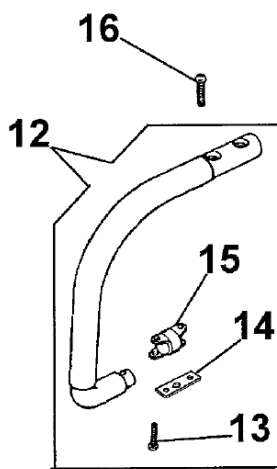

932 C
Clutch and Handles

932 C

Clutch and Handles

Ref.Nr.	Item code	Quantity	Description
1	50030064R	1,00	SCREW
2	50030086R	2,00	SCREW
3	50030249	1,00	COVER
4	50030082R	1,00	THROTTLE LEVER
5	50030077	1,00	SPRING
6	50030076R	1,00	PIN
7	50030078R	1,00	BUTTON
8	50032037	1,00	HANDLE KIT
9	50030081	1,00	PIN
10	50030237	1,00	THROTTLE LEVER
11	50030080	1,00	SPRING
12	50030065R	1,00	HANDLE GREY
13	50030270	1,00	SCREW
14	50030068	1,00	STRAP
15	50030067R	1,00	SUPPORT
16	50030271	1,00	SCREW
17	50030138R	1,00	CLUTCH DRIVER
18	50030089	1,00	BEARING
19	50032009	1,00	CLUTCH DRUM ASS
20	50030092	1,00	WASHER
21	50030093	1,00	SPRING
22	50030090	1,00	CLUTCH
23	50032023	1,00	CHAIN COVER
24	50030242	1,00	GUARD
25	50030100	1,00	SPRING
26	3914003	1,00	NUT
27	3916005	1,00	WASHER
28	50030105R	1,00	SPACER
29	50030292	1,00	SCREW
30	50030110	1,00	SPRING
31	50030106R	1,00	BUSHING
32	50030107R	1,00	WEIGHT
33	50030122	1,00	COVER
34	50030087R	1,00	SCREW
35	50030116R	1,00	PIN
36	50030118R	1,00	LEVER
37	50030111	1,00	SPRING
38	50030117	1,00	PIN
39	50030119R	1,00	BRAKE BAND
40	50030113R	1,00	BRAKE LEVER
41	50010148	1,00	NUT
42	50030121	1,00	SPRING
43	50030238	1,00	THROTTLE