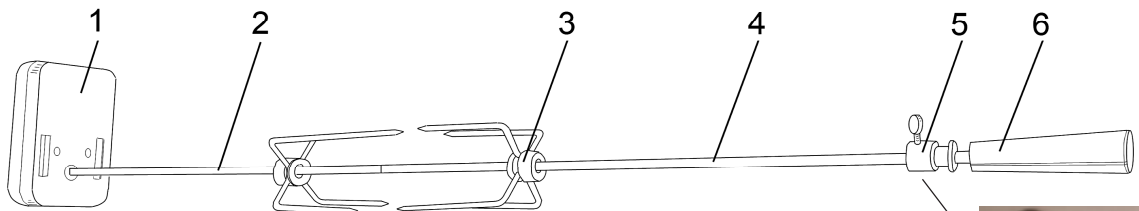

559218 Rotisserie Set 210 Series

	1	559239	Motor- Rotisserie	1
	2	559223	Rod Only-Motor Side(550mm)	1
	3	556297	Prongs	2
	4	559224	Rod Only-Handle Side(400mm)	1
	5	559497	Alignment Collar & Screw	1
	6	559769	Handle (6mm thread)	1
	7	559494	Bracket- Rotisserie	1

AVAILABLE OPTION

547054 KIT-Conversion, Natural Gas 210 Series