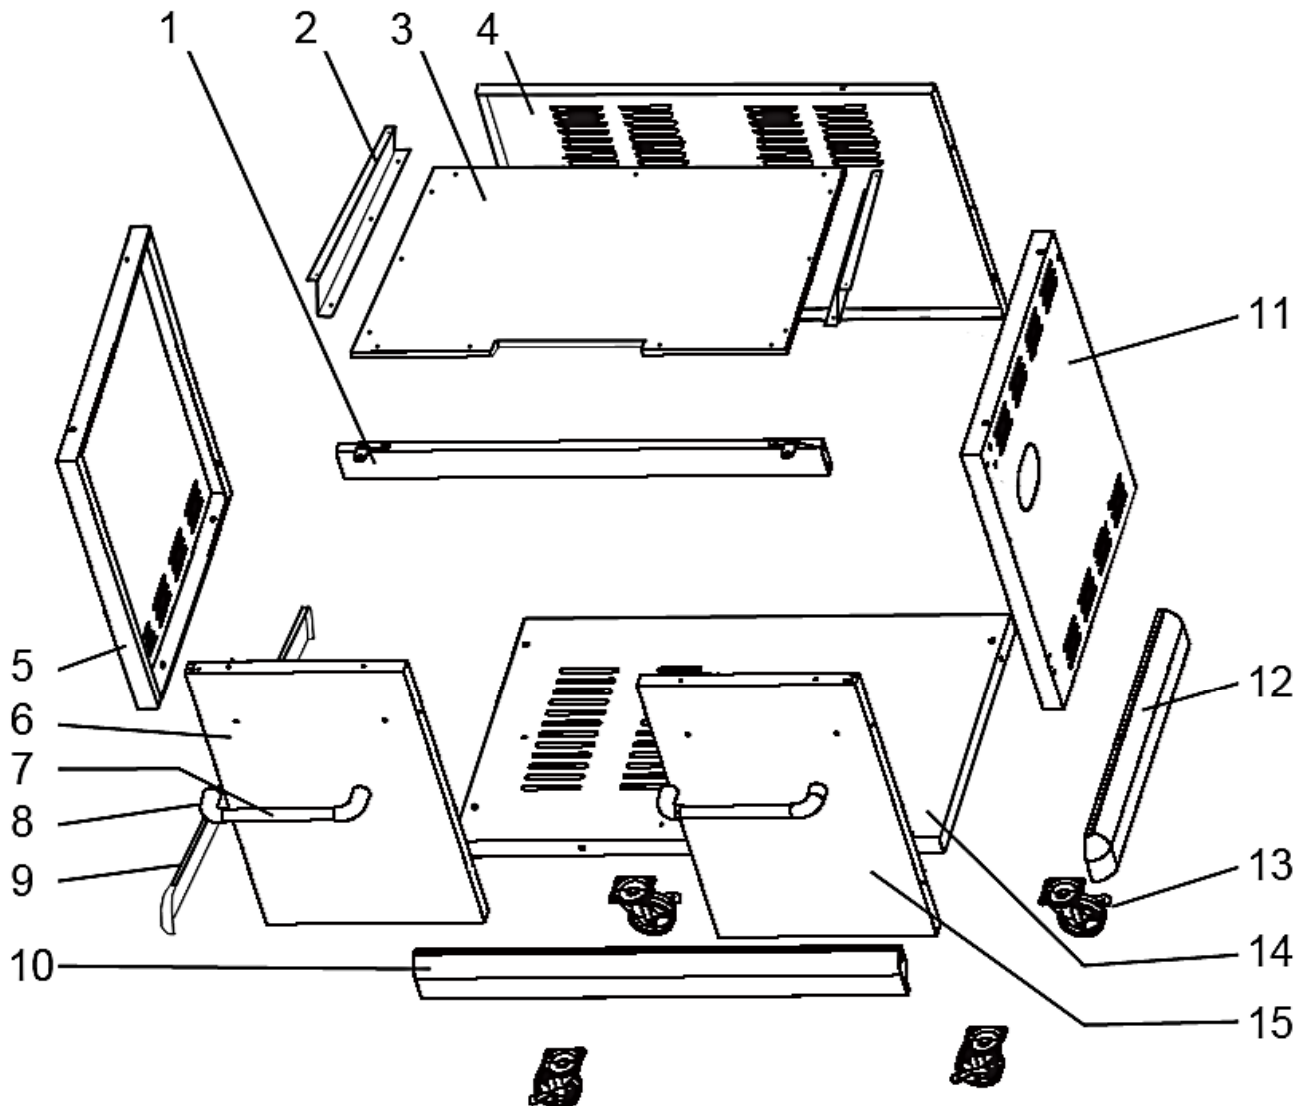

547123 KIT-REAR BURNER ELEC/IGNS S/S

This conversion requires an authorised person.

SUPER GRANDE-RB/W 210
+ 3 Piece BBQ Set

Masport

Issue A.2
Dec 2013 PB
REF # 752771

Item No	Part No	Description	Qty	Item No	Part No	Description	Qty
1	559329	Panel- Top, Front SS	1	9	559321	Apron, LH SS	1
2	559723	Panel- Top, Side Trolley SS	2	10	559320	Apron- Front SS	1
3	559722	Panel- Top, Trolley SS	1	11	559328	Panel- Side, RH SS	1
4	559358	Panel- Back SS	1	12	559322	Apron, RH SS	1
5	559326	Panel- Side, LH SS	1	13	559225	Castor- Locking, Plate Mount	4
6	559454	Door Assy LH-Inner(Svr)&Outer SS	1	14	559324	Panel- Bottom, Trolley SS	1
7	559334	Handle- Door, Tube insert	2	15	559455	Door Assy RH-Inner(Svr)&Outer SS	1
8	559206	Bracket- Handle, Door	4				

When ordering PLEASE QUOTE PART NUMBER & Description, NOT Illustration No.
Determine right or left hand side from standing in operating position

**SUPER GRANDE-RB/W 210
+ 3 Piece BBQ Set**

Masport

Issue A.2
Dec 2013 PB
REF # 752771