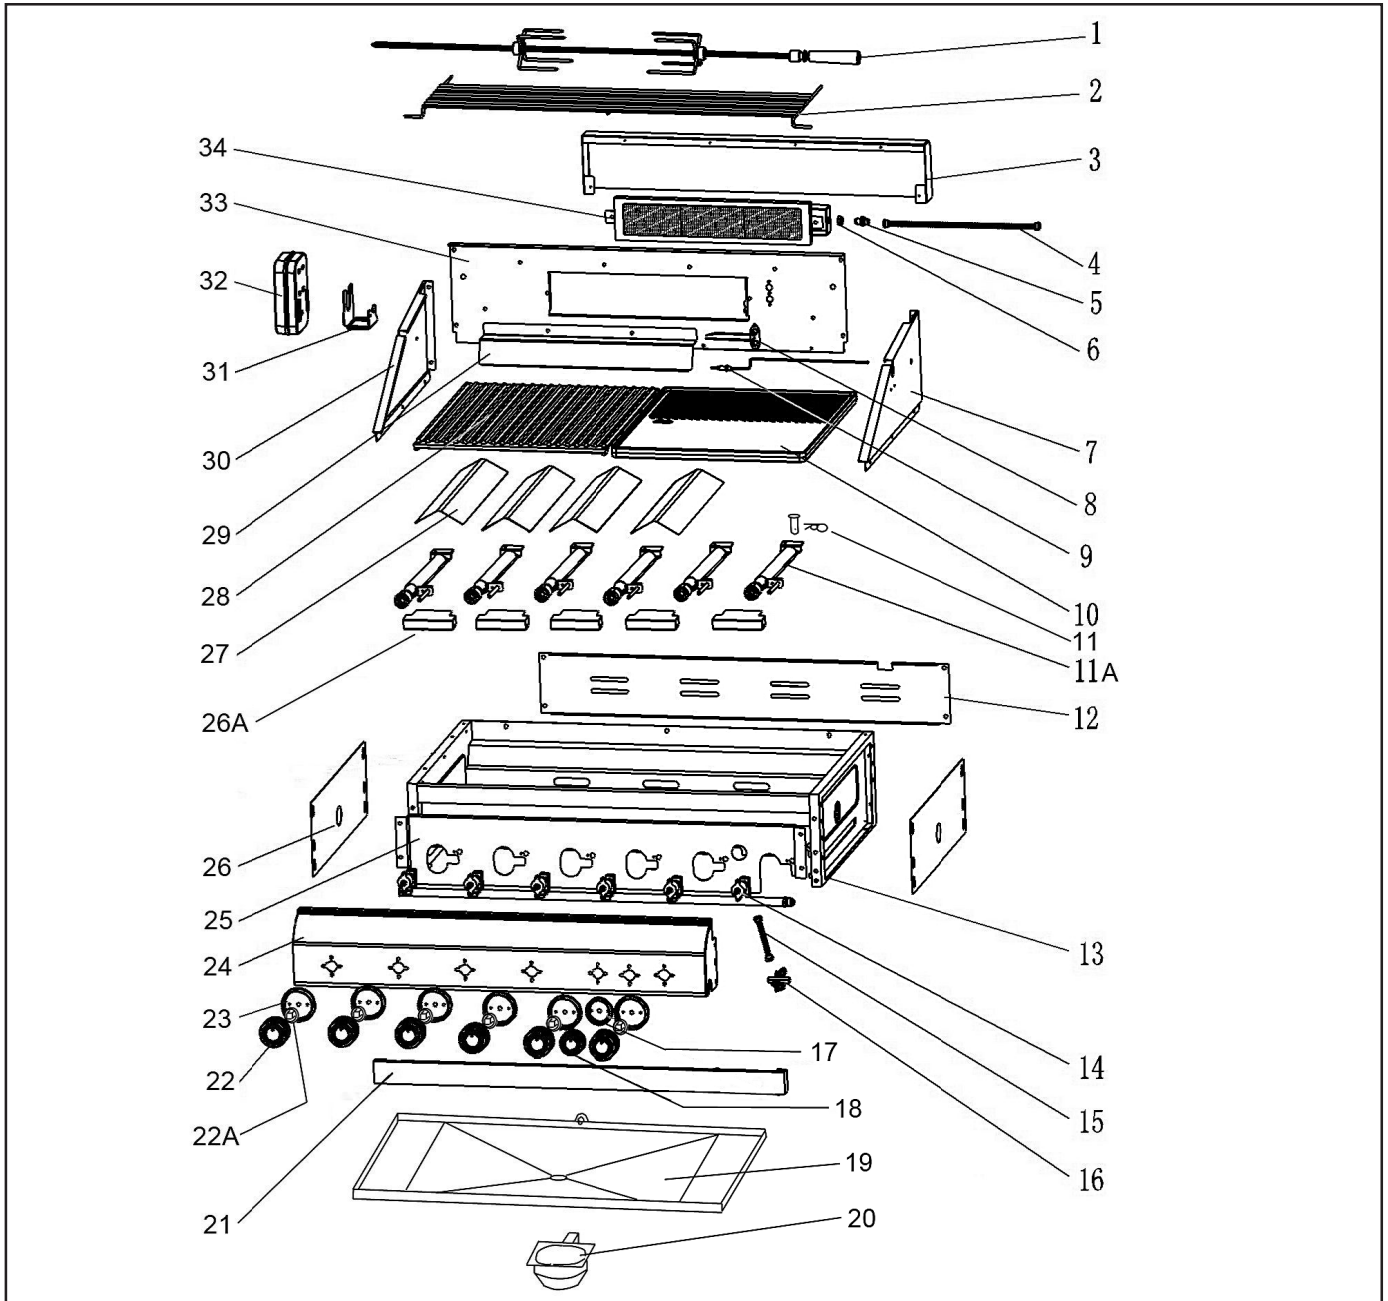

**SUPER GRANDE-RB/W 210
+ 3 Piece BBQ Set**

Masport

Issue A.2
Dec 2013 PB
REF # 752771

Item No	Part No	Description	Qty	Item No	Part No	Description	Qty
1	559218	Rotisserie Rod Assy (Includes Items 1, 31, 32)	1	11A	759345	Burner- Tube (Two Pack)	3
2	559564	Rack- Warming, RB (Narrow) (Can use deeper rack option 559500)	1	12	559582	Panel- Rear, Vented SS	1
3	559515	Panel-Cover, R/B SS	1	13	559514	Grill Body, Assy P/E	1
4	559573	Pipe-Flexible, R/B	1	14	559355	Valve- Main (Includes Seal 559779)	6
5	559574	Jet, RB 0.91mm	1	15	559579	Pipe-Flexible, Front R/B Valve	1
6	559575	Nut-Jet Retainer, R/B	1	16	547111	Valve-Rear Burner (ELE IGN)	1
7	559458	Panel- Side, RH SS Hood G/Body	1	17	559566	Bezel-Control Knob, Sml	1
8	559576	Ignitor, R/B	1	18	559565	Knob-Control, Sml S/Grp S/Blk	1
9	559577	Thermocouple, R/B	1	19	559499	Tray - Drip, 790 x 430 W/Handle	1
10	559641	Plate-C/I 390x485 P/E Matt	1	20	559242	Cup - Grease	1
11	559015	Pin & "R" Clip	6				

When ordering PLEASE QUOTE PART NUMBER & Description, NOT Illustration No.
Determine right or left hand side from standing in operating position