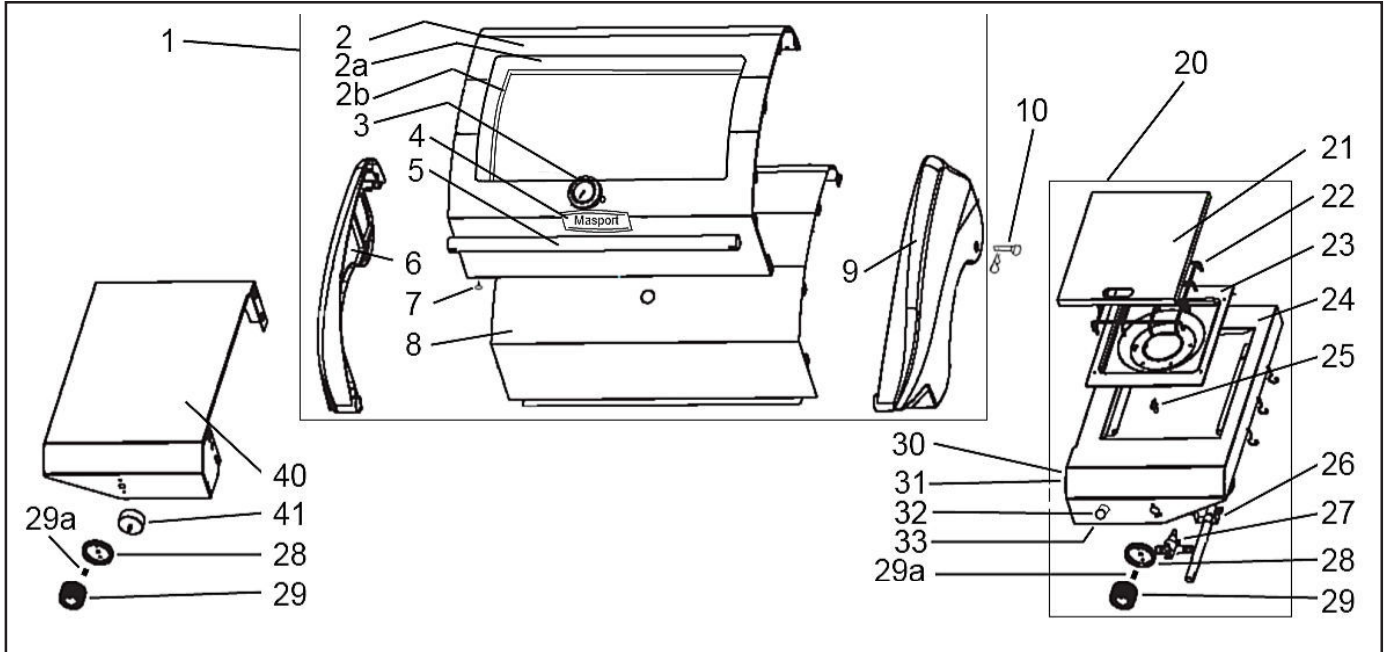

Masport®

BARBECUE RANGE

SUPER GRANDE-RB/W 210 + 3 Piece BBQ Set

Part Number 552771

Dimensions	Width	1600mm
	Depth	600mm
	Height	1250mm

Market Introduced - August 2013

**SUPER GRANDE-RB/W 210
+ 3 Piece BBQ Set**

Masport

Issue A.2
Dec 2013 PB
REF # 752771

Item No	Part No	Description	Qty	Item No	Part No	Description	Qty
1	559643	Hood Assembly Comp/Win Svl/SS	1	40	559348	Table- Side, LH (Timer) S/S	1
2	559726	*Outer Panel - Window Hood	1	41	559342	Timer	1
2a	559644	*Glass - Window, Hood	1	28	559339	Bezel- Control Knob	1
2b	559645	*Seal - Window, Hood	1	29	559341	Knob-Control,Main Zinc Alloy	1
3	559757	*Temperature Gauge	1	29a	559778	*Insert- Knob, 6.3mm Stem	1
4	559229	*Badge- MASPORT	1				
5	559371	*Handle- Hood	1	29a	559778	*Insert- Knob, 6.3mm Stem	1
6	559364	*Panel- Side, Hood LH Silver	1				
7	559175	*Rubber Stopper	2				
8	559727	*Inner Panel-Window Hood	1				
9	559366	*Panel- Side, Hood RH Silver	1				
10	559638	Pin- Hinge & "R" Clip	2				
20	547109	Table-Side,RH(+RBM)Assy S/S SS	1				
21	559238	*Lid- S/B, 280x346 S/S	1				
22	559236	*Grill- Side Burner	1				
23	559360	*Insert- Side Burner	1				
24	547107	*Table- Side, RH (S/B+RBM) SS	1				
25	559290	*Electrode- Ignition, S/B	1				
26	559237	*Burner-Side	1				
27	559235	*Valve-Side burner	1				
28	559339	*Bezel- Control Knob	1				
29	559341	*Knob-Control,Main Zinc Alloy	1				
29a	559778	*Insert- Knob, 6.3mm Stem	1				
30	559791	*Hose-Side Burner, 500mm	1				
31	559332	*Regulator & Hose (POL)	1				
32	547105	*Module- Ignition, RB	1				
33	548000	*Wire- Ignition, R/B 1255mm	1				