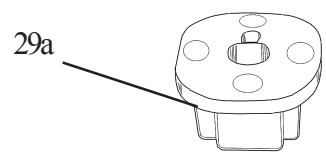

Spares Note.
Insert 559778 can be used in knobs 559340 & 559341
Correct rotation is important prior to the assembly.

Note,
The "Rear Burner Ignition" has been removed from the rear burner knob to the RH Side Table and a Module- Ignition fitted. For owners of this BBQ who wish to upgrade at their cost, a KIT consisting of the RH Side Table only and a Module- Ignition is available (Subject to stock).

547123 KIT-REAR BURNER ELEC/IGNS S/S

This conversion requires an authorised person.