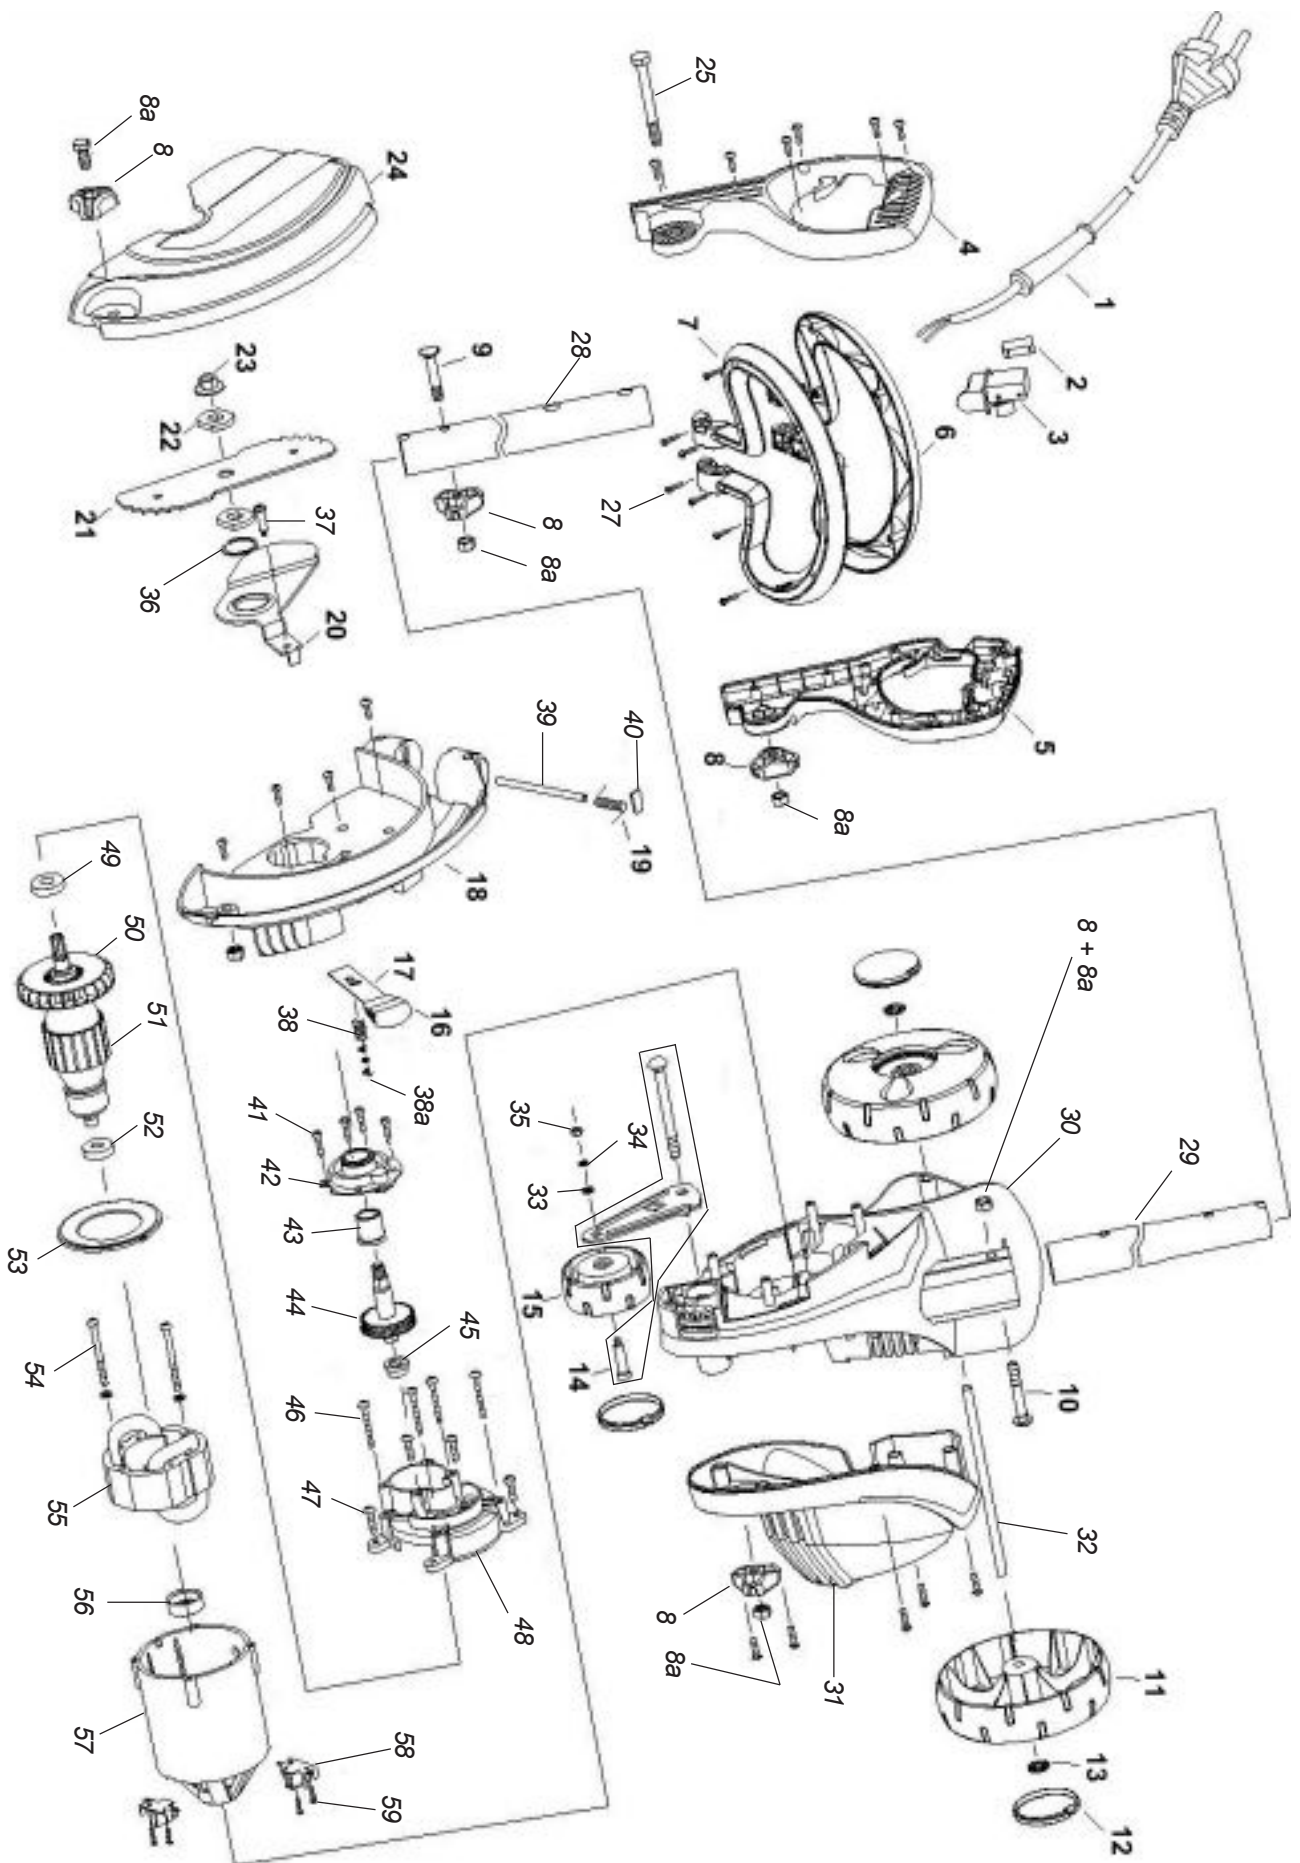

Issue B.4
ECN 11575
Nov 2013PB
REF # 752558

Item No	Part No	Description	Qty	Item No	Part No	Description	Qty
1	555848	Cable-Twin x 390mm & Plug 240v	1	42	542456	Cover, Gear Box	1
2	555849	Capacitor	1	43	542457	Bush, 15 Dia X 24	1
3	555850	Switch	1	44	542458	Gear Assy, Driven	1
4	555851	Handle-Top, RH	1	45	542459	Bush, Small	1
5	555852	Handle-Top, LH	1	46	542460	Screw, S/T 4.8x40	4
6	555870	Handle-Lower, Back	1	47	542454	Screw, Pan M5x20	4
7	555871	Handle-Lower, Front	1	48	542455	Housing, Gear Box	1
8	555853	Knob, Black (Includes 8a)	5	49	541290	Bearing 6001	1
8a	501602	Nut, M8 Hex	5	50	542466	Fan, Motor	1
9	555854	Screw- Main Tube	1	51	542467	Rotor, Motor	1
10	555866	Screw- Lower Tube	1	52	541352	Bearing 6000	1
11	555863	Wheel -Rear	2	53	542468	Baffle- Fan, Motor	1
12	555865	Hub Cap, Red	3	54	542471	Screw, Pan M6x60	2
13	555864	Retainer- Wheel	2	55	542470	Stator, Motor	1
14	555957	Support Assy, Guide	1	56	542569	Cover, Bearing	1
15	555861	Wheel- Front	1	57	542473	Housing, Motor	1
16	555869	Knob- Guide, Black	1	58	555958	Brush	2
17	555868	Lever- Edge Guide	1	59	542472	Screw, S/T 2.9x6	4
18	555856	Cover- Blade, Black	1				
19	555857	Spring- Cover, Guard	1		542474	Gear Box Assy	
20	555867	Edge Guide	1			Incl items 41 - 48	
21	555860	Blade	1		542475	Motor & Gear Box, Complete	
22	555859	Washer- Blade	2			Incl items 41 - 59	
23	543065	Nut, M10(LH) Flanged, (Blade Nut)	1			NOT Illustrated	
24	555855	Cover- Guard, Black	1				
25	503854	Bolt, M8x75 Hex	1		555081	Owners Manual	1
27	542448	Screw, S/T 2.9x12	8				
28	542449	Shaft, Upper	1				
29	542450	Shaft, Base	1				
30	542451	Housing	1				
31	542453	Cover, Left	1				
32	542452	Axle- Wheel	1				
33	501330	Washer, Flt 5x10x1.0	1				
34	501076	Washer, Spg 5	1				
35	501856	Nut, M5 Hex	1				
36	542463	Circlip	1				
37	555960	Shaft- Edge, Guide	1				
38	555959	Spring- Edge, Guide	1				
38a	542462	Nut, M4 Hex	1				
39	542465	Pivot Rod, Guard	1				
40	542464	Insert, Pivot Rod	1				
41	542461	Screw, S/T 4.2x20	4				