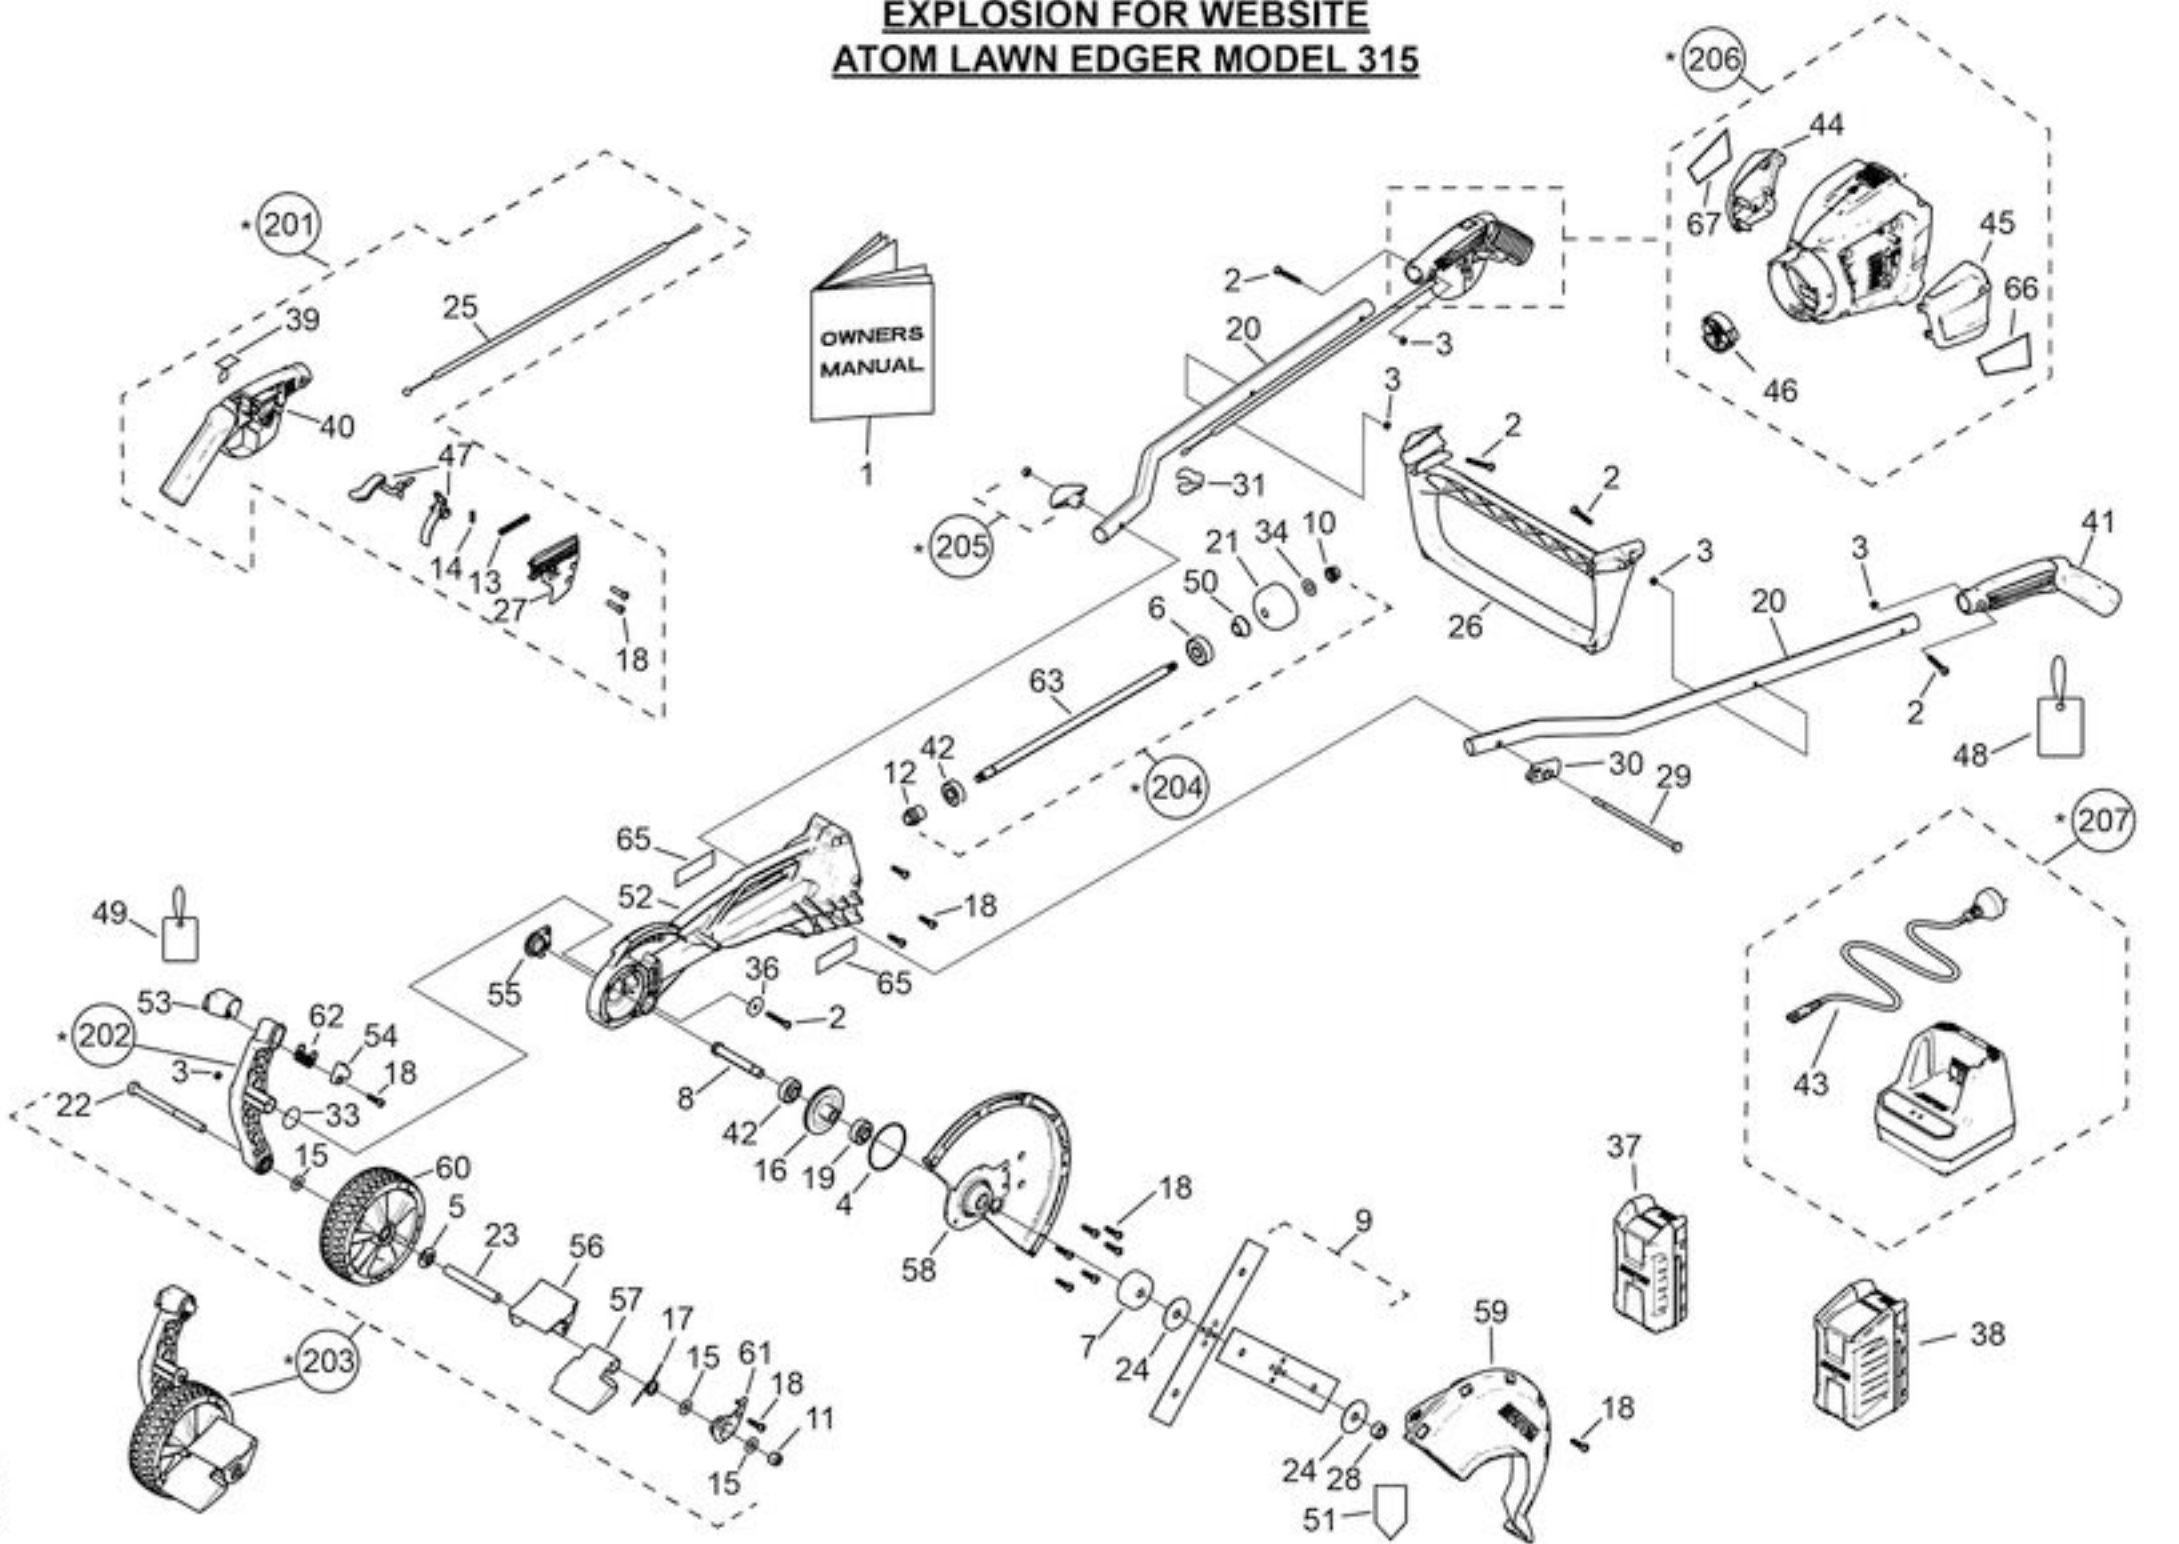

EXPLOSION FOR WEBSITE
ATOM LAWN EDGER MODEL 315

ATOM MODEL: 315 Battery Edger

PART NO: 20315

Key	Part No	Substitute Part No	NLA	Description	Order Part	Key	Part No	Substitute Part No	NLA	Description	Order Part	Key	Part No	Substitute Part No	NLA	Description	Order Part
1	72001			MAN ALL MODELS		30	63187BN			CAPTIVE PLATE 1/4 HEX PIECE		61	64985WN			EDGER DOM FLAP CASING COVER	
2	40650			SCREW M5 x 36mm TORX 25		31	63217BN			CLIP-HANDLE CABLE & WIRE		62	65177			SPRING HGT ADJ DOM	
3	40652			NUT NYLOC 5mm		33	65282			O-RING 20 x 3mm		63	65115			SHAFT DOM 344	
4	65164			O-RING 63 x 1.8mm		34	63277			WASHER 12 x 22.2 x 1		65	65128			LABEL ATOM EDGER BLK	
5	42111			SEAL 27.2 x 12.6 WHEEL		36	63327			WASHER 26 x 1.6 x 6.6		66	65362			LABEL BATTERY POD LH SIDE	
6	43108			BEARING 37x12x12		37	65296			BATTERY 2.5AH ASSY		67	65363			LABEL BATTERY POD RH SIDE	
7	43112			DRUM BLADE		38	65297			BATTERY 5.0AH ASSY		201	63540A			ASSY RH HANDLE	
8	65351A			SHAFT BLADE DRIVE		39	63018WE			BLOCK SWITCH PLUG		202	65135AWN			WHEEL ARM WITH NUT	
9	43105			BLADE PRO SET		40	63471WP			HANDLE RH DOMESTIC		203	65136AWN			WHEEL ARM ASSY WITH WHEEL	
10	43163			NUT FLANGE 3/8 UNC		41	63472WP			HANDLE LH DOMESTIC		204	65137A			SHAFT ASSY 344	
11	43172			NUT NYLOC 3/8 UNC		42	63474			BEARING 32 x 10 x 12		205	63488A			ASSY HANDLE KNOB + NUT	
12	43176			GEAR PINION 25.5mm LENGTH		43	65367			PLUG AND LEAD BATTERY CHARGER		206	65352A			BATTERY POD ASSY INC HANDLE	
13	43198			SPRING TRIGGER COMPRESS		44	65257WP			BATTERY POD SIDE COVER LH		207	65298			BATTERY CHARGER	
14	43199			SPRING SMALL		45	65258WP			BATTERY POD SIDE COVER RH							
15	43218			WASHER 3/8 FLAT		46	65366A			ASSY CLUTCH BATTERY POD							
16	43245			GEAR CROWN EDGER/BUSH		47	63883S			SET TRIGGER AND INTERLOCK							
17	43719			SPRING DEFLECTOR DEBRIS		48	63953			TAG-MADE IN AUSTRALIA							
18	43790			SCREW M5.5 x 22mm		49	63977			LABEL-TAG ADJ HEIGHT							
19	43860			BEARING 32 x 10 x 12 + 4mm		50	64119			HUB SINTERED							
20	44060			HANDLE TUBE		51	64378			LABEL WARN BLADE COVER							
21	44318			DRUM CLUTCH CUP 54mm		52	64958WN			EDGER DOM MAIN BODY							
22	44439			BOLT AXLE 3/8x 5		53	64960WN			EDGER DOM HEIGHT ADJ HANDLE							
23	62934			TUBE WHEEL 94mm		54	64961WN			EDGER DOM HEIGHT ADJ PIN							
24	62983			WASHER HARD 54x12 2x2		55	64962WN			EDGER DOM DUST CAP							
25	63002			CABLE THROTTLE 968mm		56	64963WN			EDGER DOM DEBRI FLAP CASING							
26	63020WE			HANDLE CROSS BRACE		57	64964WN			EDGER DOM DEBRI FLAP							
27	63021WP			COVER RH HANDLE		58	64965WN			EDGER DOM BLADE GUARD INNER							
28	43173			NUT M12 x 1.75 RH		59	64966WN			EDGER DOM BLADE GUARD OUTER							
29	63049			BOLT HEX 6.5 x 1/4 BSW		60	64967BP			EDGER DOM WHEEL							