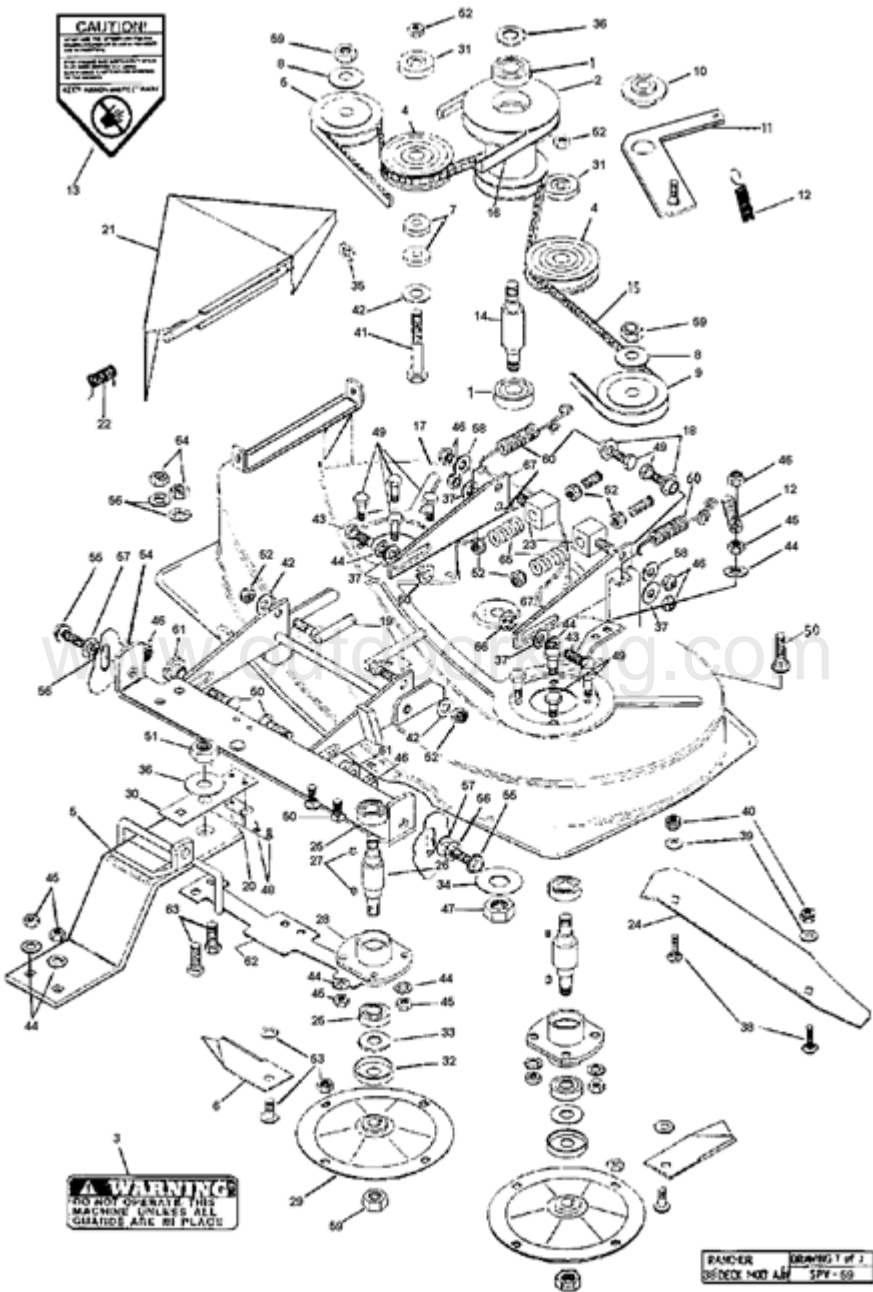

CAUTION!
Do not operate this machine unless all guards are in place.
See accompanying manual for safety instructions.

WARNING
DO NOT OPERATE THIS MACHINE UNLESS ALL GUARDS ARE IN PLACE

OWNER DRAWING 1 of 2
MODEL NO. 44 SPV-60

Ref #	Part #	Description	Context Note	Foot Note	Qty	Min Order
1	A07830	Bearing			1	
2	A12434	Dual Pulley			1	
3	A12106	Decal - Warning			1	
4	A12439	Jockey Pulley			1	
5	A10413	Pulley Brace Assembly			1	
6	A07873K	Blade			1	
7	A12057	Spacer			1	
8	A07195	SpindleWasher			1	
9	A07847	Pulley			1	
10	A12428	Spacer - Bottom			1	
11	A10376	Jockey Arm Assy.			1	
12	A07974	Spring - Jockey			1	
13	A02571	Decal - Caution			1	
14	A12433	Spindle - Dual Pulley			1	
15	A07878	Belt			1	
16	A07747	Belt			1	
17	A10579	38" Cutterhead			1	
18	A12879	Bush - pivot			1	
19	A10577	Conbar Assy.			1	
20	A10566K	Brake Pad assembly			1	
21	A10379	Stone Guard Assy.			1	
22	A07752	Spring - Stone Guard			1	
23	A12574	Swivel Block			1	
24	A12445	Skirt			1	
25	A07744	Bearing - Blades Spindle			1	
26	A07854	Spindle - Blades			1	
27	A07597	Key			1	
28	A07848	Spindle - Housing			1	
29	A10000	Disc Assy.			1	
30	A12713	Brake Plate - 38"			1	
31	A12440	Cap - Jockey Pulley			1	
32	A07860	Bearing Cup			1	
33	A12110	BearingWasher			1	
34	A05099	SpindleWasher			1	
35	A02282K	'E' Retainer			1	
36	A02054K	Washer- 5/8" x 1 1/4" x 14G			1	
37	A09125	Washer			1	
38	A02231K	Bolt-5/16"x3/4"UNC Cup Head2			1	
39	A02030K	Washer- 5/16"x5/8"x18G Flat			1	
40	A02223K	Nyloc Nut- 5/16 UNC			1	
41	A04023K	Bolt- M12 x 1.75P x 55			1	
42	A02063K	Washer- 12 x 24 x 1.6			1	
43	A04072	Setscrew- 3/8" x 3/4" unc.			1	
44	A02034K	Washer- 3/8 Shakeproof			1	
45	A02007K	Nut- 3/8 UNC Hex.			1	
46	A02008K	Nyloc nut- 3/8 UNC Hex.			1	
47	A02021K	Nut-5/8 UNF Hex. Locknut			1	
48	A2901195K	Rivet- 73 SS 6-5			1