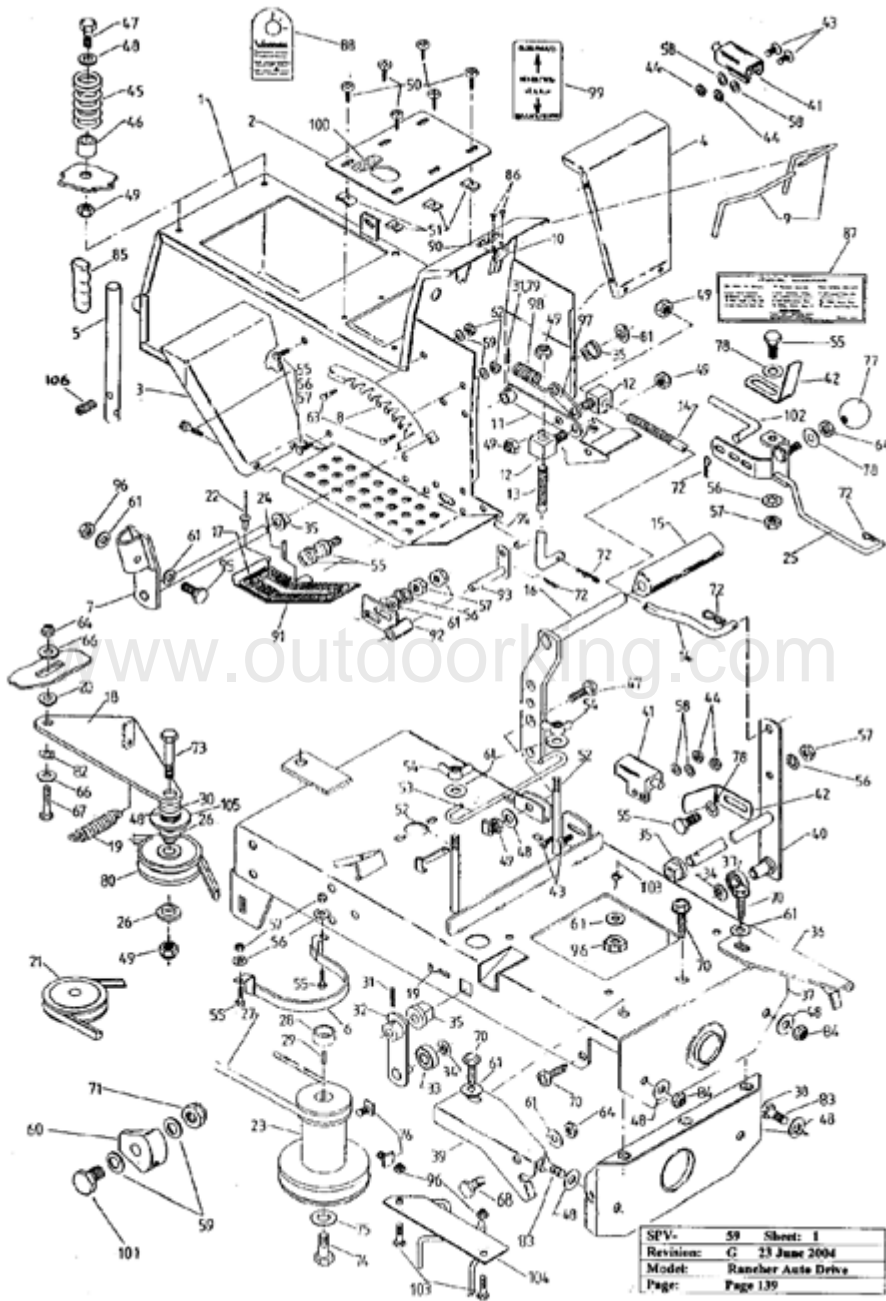

SPV-	59	Sheet: 1
Revision:	G	23 June 2004
Model:	Rancher Auto Drive	
Page:	Page 139	

Ref #	Part #	Description	Context Note	Foot Note	Qty	Min Order
1	A10424	Chassis Rear Section Assy.			1	
2	A12676	Inspection Cover			1	
3	A12551	Guard RH.			1	
4	A12550	Guard LH.			1	
5	A10560	Cutterhead Lever assembly			1	
6	A10553	Belt guide assembly			1	
7	A10555	Engagement Arm Assembly.			1	
8	A12829	Height Adjustment Rack			1	
9	A12561	Firewall Beading			1	
10	A12714	Firewall Catch			1	
11	A10398	Arm Assembly.			1	
12	A07755	Swivel Block			1	
13	A12576	Cutterhead Lift Rod			1	
14	A12702	Disengagement Rod			1	
15	A05406	Brake Foot Rubber			1	
16	A10428	Brake Pedal Assembly.			1	
17	A12102	Pedal pad			1	
18	A10588	Jockey Arm assembly			1	
19	A12913	Jockey Arm spring			1	
20	A12923	Jockey Arm Pivot Bush			1	
21	A12618	Pulley			1	
22	A02175	Rivet- 73 AS 5-5			1	
23	A12320	Engine Pulley			1	
24	A04004	Roll pin- ¼" x 2¼"			1	
25	A10409	Brake rod assembly			1	
26	A02474	Bearing Bush			1	
27	A12930	Drive Belt			1	
28	A12022	Pulley Spacer			1	
29	A16114	Key - Engine Pulley			1	
30	A07212	Spacer			1	
31	A04003	Roll pin- 1/4" x 1-1/8"			1	
32	A10399	Cutterhead Arm Assembly- RH.			1	
33	A02476	Bearing			1	
34	A2501124	Ratchet Plate			1	
35	A12530	Bush			1	
36	A12547	Nose Support L.H.			1	
37	A10573	Chassis Front Sub Assembly.			1	
38	A12532	Front Plate			1	
39	A12548	Nose Support R.H.			1	
40	A10400	Cutterhead Arm Assembly- LH.			1	
41	A12764	Safety switch			1	
42	A12762	Spring			1	
43	A02163	Screw- 3/16" x 5/8" mush.head			1	
44	A02193	Nyloc nut- 3/16" unc			1	
45	A12632	Spring - Seat			1	
46	A12417	Rubber Bush			1	
47	A02100	Bolt- 3/8" x 1-1/4" unc.hex			1	
48	A02033	Washer- 3/8" x 3/4" x 16g.flat			1