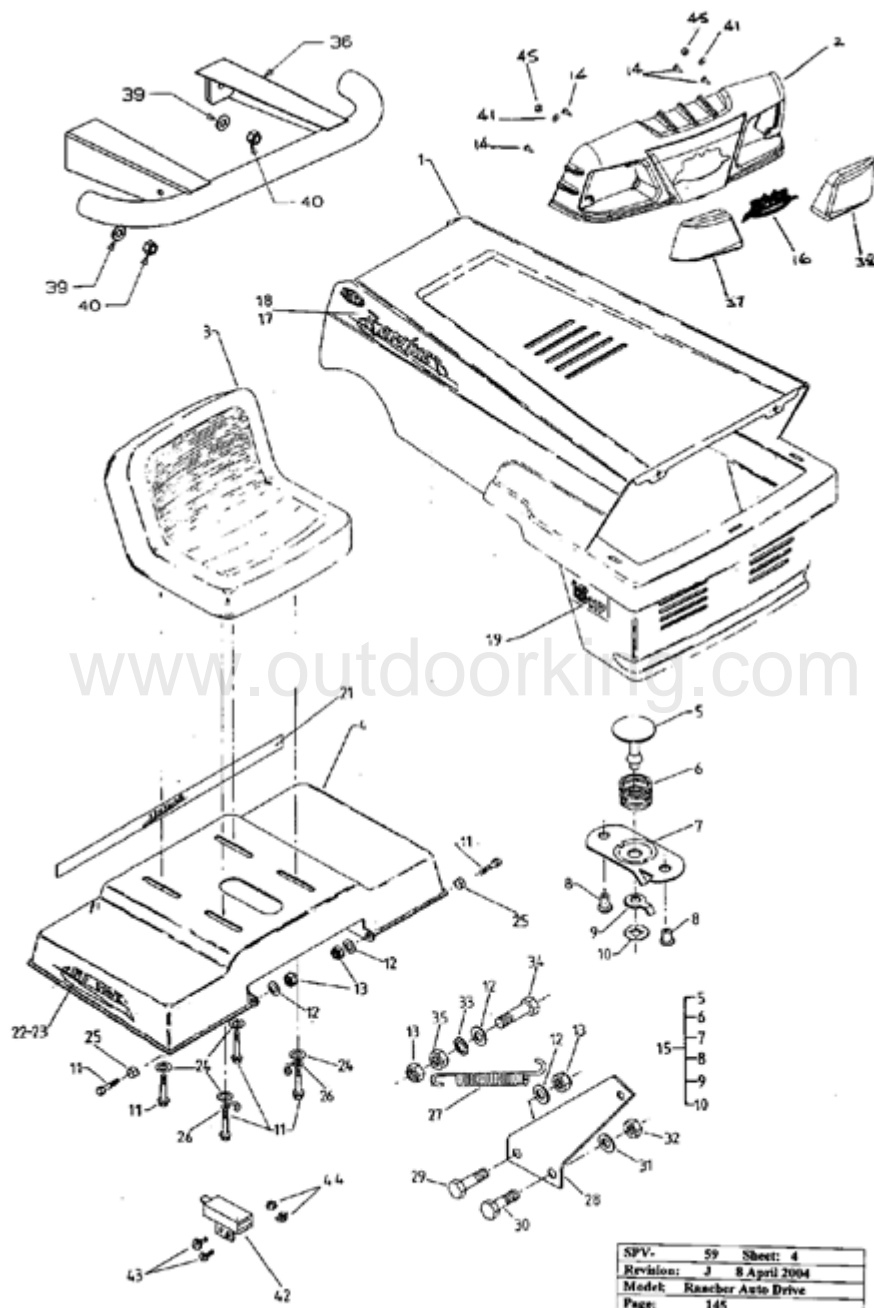

SPV-	59	Sheet: 4
Revision:	J	8 April 2004
Model:	Raacher Auto Drive	
Page:	145