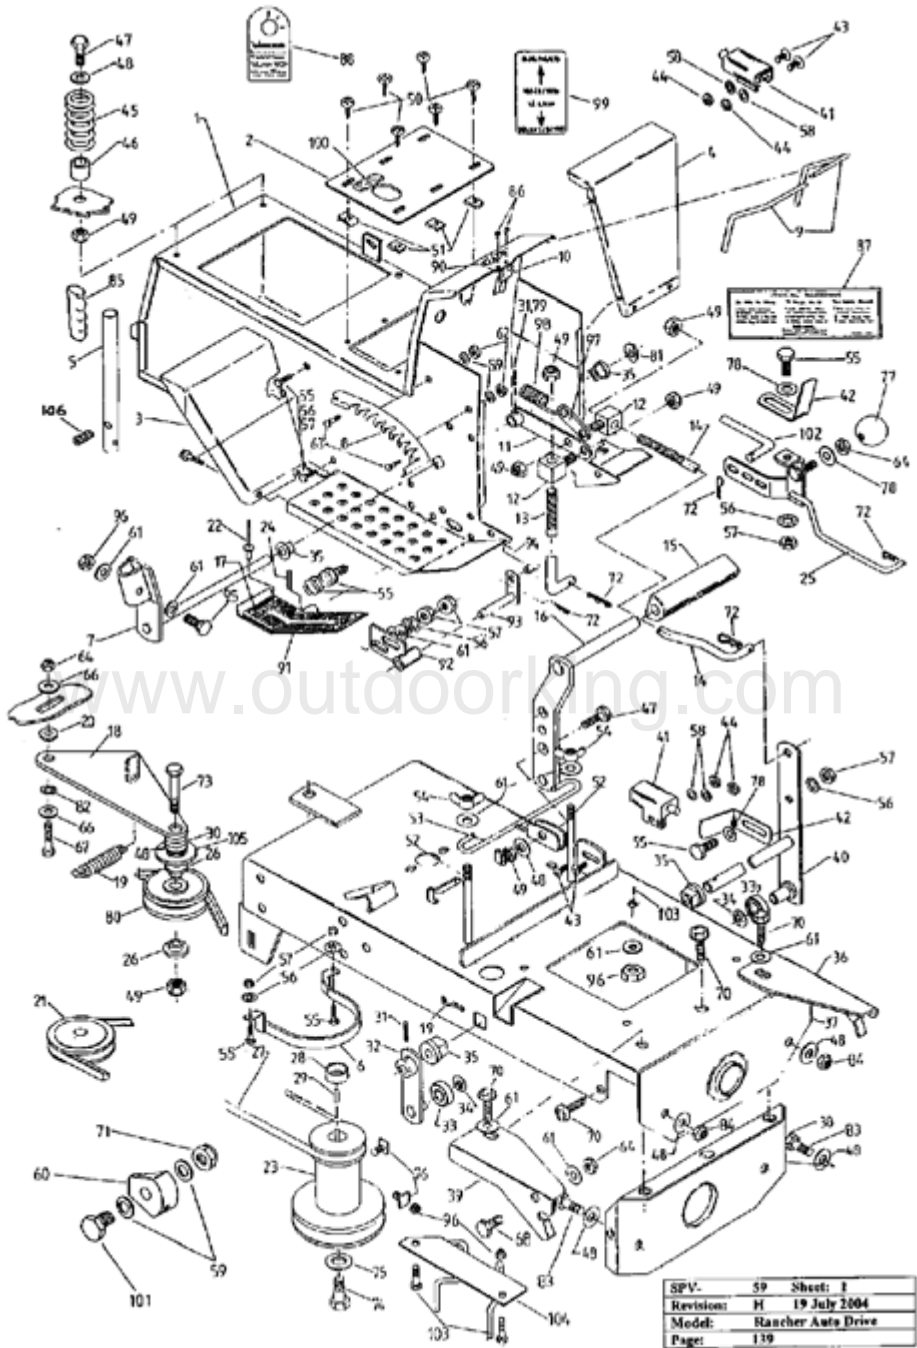

SPV.	59	Sheet: 1
Revision:	H	19 July 2004
Model:	Rancher Auto Drive	
Page:	139