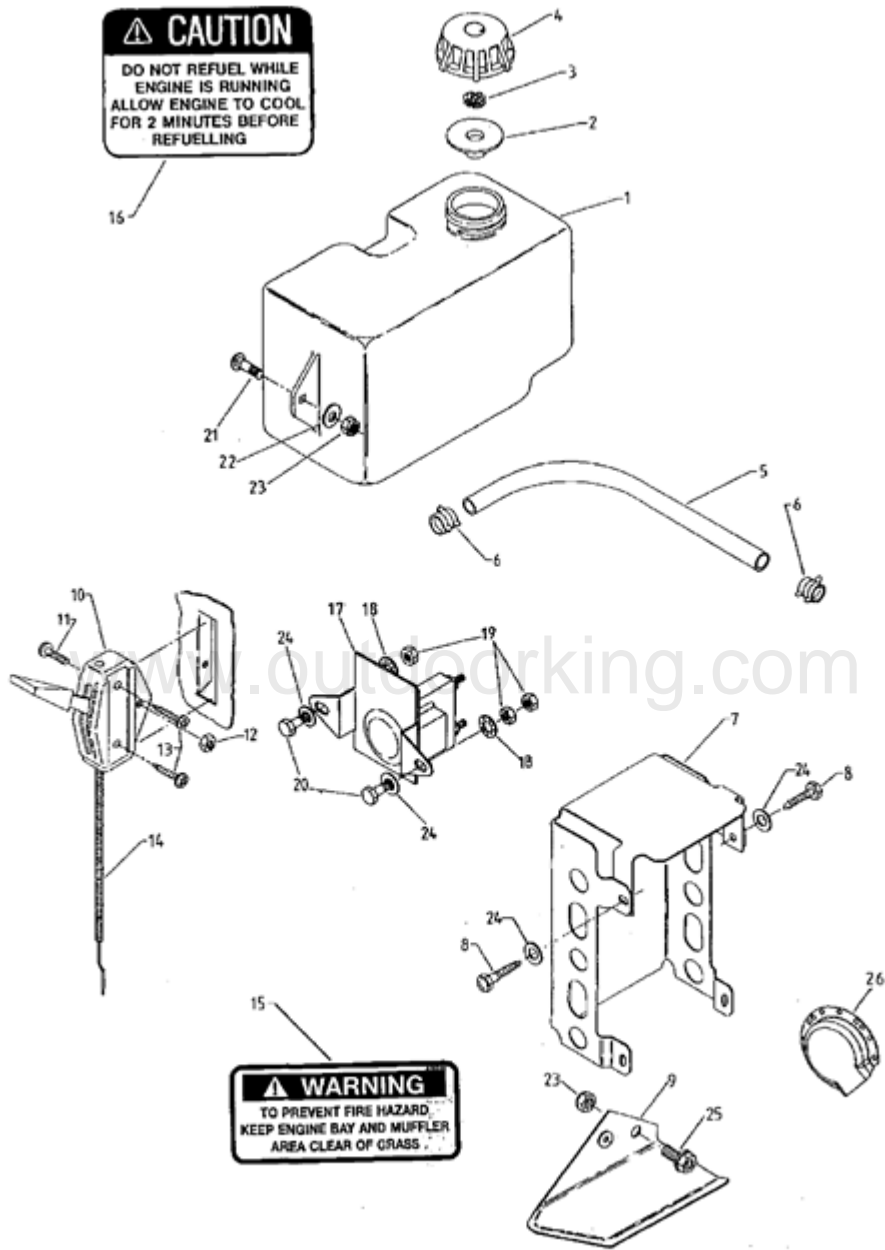

CAUTION
DO NOT REFUEL WHILE
ENGINE IS RUNNING
ALLOW ENGINE TO COOL
FOR 2 MINUTES BEFORE
REFUELLING

WARNING
TO PREVENT FIRE HAZARD
KEEP ENGINE BAY AND MUFFLER
AREA CLEAR OF GRASS

SPV- 59 Sheet: 5
Rev. C 24/12/2002
Model: Rancher AutoDrive
Page: 147

Ref #	Part #	Description	Context Note	Foot Note	Qty	Min Order
1	A10507	Fuel Tank assembly			1	
2	A12005	Vent Cap			1	
3	A12005	Filter - Vent Cap			1	
4	A12005	Fuel Tank Cap			1	
5		Fuel Line			1	
6	A12010	Hose Clamp			1	
7	A12377	Muffler Heat Shield- 17hp Vanguard			1	
8	A02070	Setscrew- 1/4"x1/2" unc. Hex 17hp			1	
9	A12905	Heat deflector- OHV engines			1	
9	A12906	Heat Deflector- 13hp			1	
10	A10016K	Throttle control			1	
11	A02210	Screw- 3/16" x 3/4" RH.MT			1	
12	A02193	Nyloc nut- 3/16" unc.			1	
13	A04053	Screw- 10 x 1.25 pan head			1	
14	A12728	Throttle Cable			1	
15	A16299	Decal (Warning)			1	
16	A12019	Decal (Caution)			1	
17	A12586	Solenoid			1	
18	A02044	Washer- 1/4" Shakeproof			1	
19	A02001	Nut- 1/4" unc Hex.			1	
20	A02146	Setscrew- 1/4" x 3/4" unc Hex.			1	
21	A02231	Bolt- 5/16" x 3/4" unc Cup Hd.			1	
22	A02012	Washer- 5/16" x 7/8" 18g.flat			1	
23	A02223	Nyloc nut- 5/16" unc			1	
24	A02209	Washer- 1/4" x 5/8" x 18g.flat			1	
25	A02028	Bolt- 5/16" x 5/8" unc.			1	
26	A16112	Muffler Deflector 14.5hp only			1