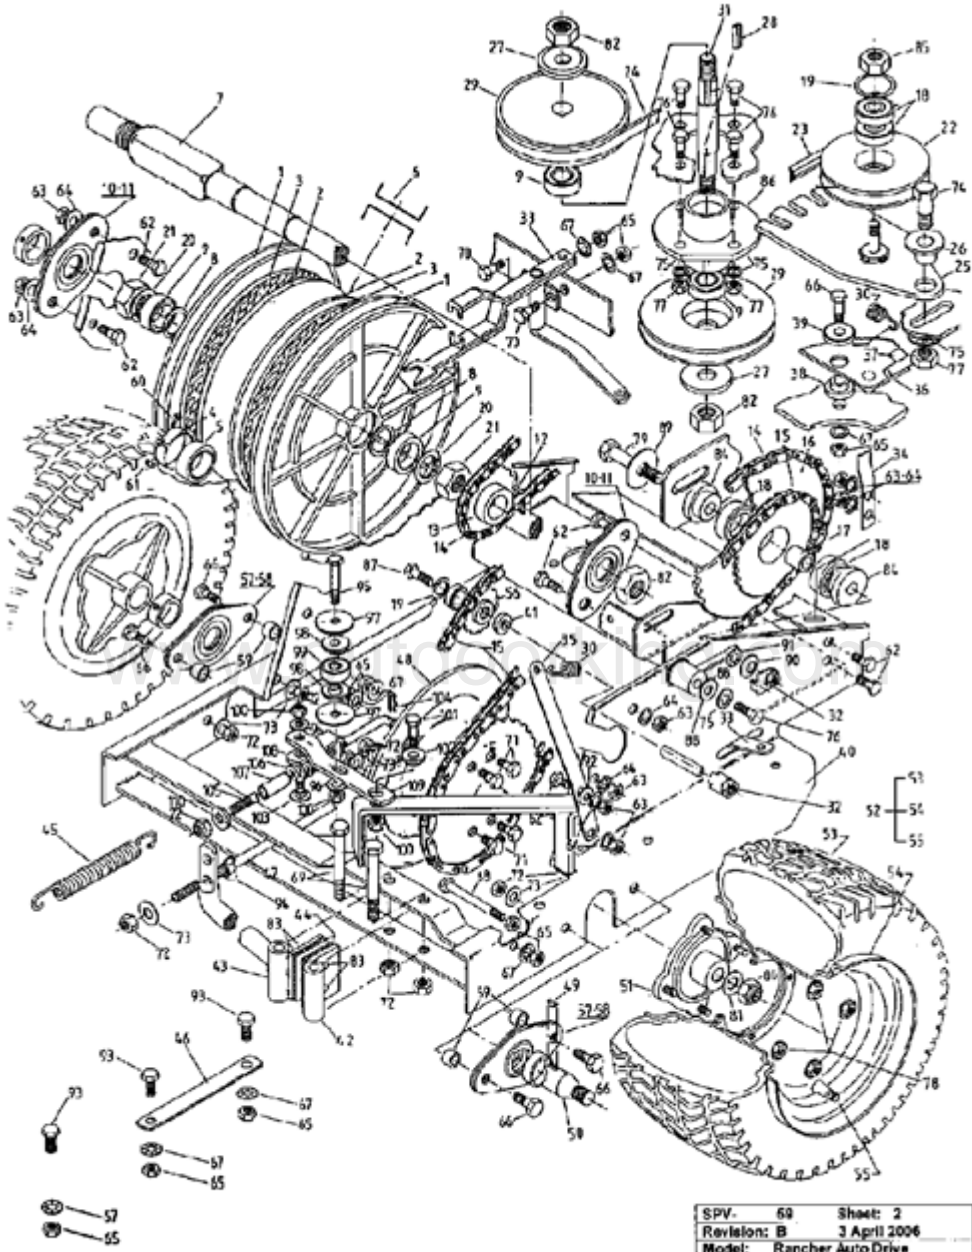

SPV.	69	Sheet:	2
Revision:	B	3 April	2006
Model:	Rancher Auto Drive		
Page:	141		

Ref #	Part #	Description	Context Note	Foot Note	Qty	Min	Order
1	A12042	Drive plate			1		
2	A12041	Friction plate			1		
3	A12063	Friction disc			1		
4	A12394	Bearing clamp			1		
5	A12043	Thrust bearing			1		
6	A12276	Clip			1		
7	A12616	Drive shaft			1		
8	A12110	Shim			1		
9	A07744	Bearing			1		
10	A12064	Drive shaft bearing			1		
11	A12112	Bearing flangette PFL 2034			1		
12	A02051	Woodruff key- No:5051			1		
13	A12327	Sprocket			1		
14	A12639	Primary chain			1		
15	A12640	Secondary chain			1		
16	A10423	Idler sprocket assembly			1		
17	A12217	Spacer			1		
18	A02476	Bearing			1		
19	A08618	Circlip			1		
20	A1502520	Circlip			1		
21	A04024	Drive nut			1		
22	A12281	Return pulley			1		
23	A12316	Belt			1		
24	A12696	Belt			1		
25	A10312	Cam plate assembly			1		
26	A12313	Pivot bush			1		
27	A07195	Washer			1		
28	A07597	Key			1		
29	A12618	Idler pulley			1		
30	A12730	Spring-rack			1		
31	A07854	Idler pulley spindle			1		
32	A10268	Lock washer assembly			1		
33	A10591	Engagement lever assembly			1		
34	A12631	Spring finger			1		
35	A12628	Spring arm			1		
36	A10322	Rack assembly			1		
37	A12334	Decal- rack			1		
38	A12301	Pivot- rack			1		
39	A07763	Washer- special			1		
40	A10590	Auto-Drive frame assembly			1		
41	A12620	Spacer- jockey sprocket			1		
42	A10253	Brake caliper assembly			1		
43	A10417	Brake arm assembly			1		
44	A10566K	Brake pad			1		
45	A12719	Spring- brake arm			1		
46	A12732	Strip			1		
47	A12703	Brake rod			1		
48	A12610	Brake disc			1