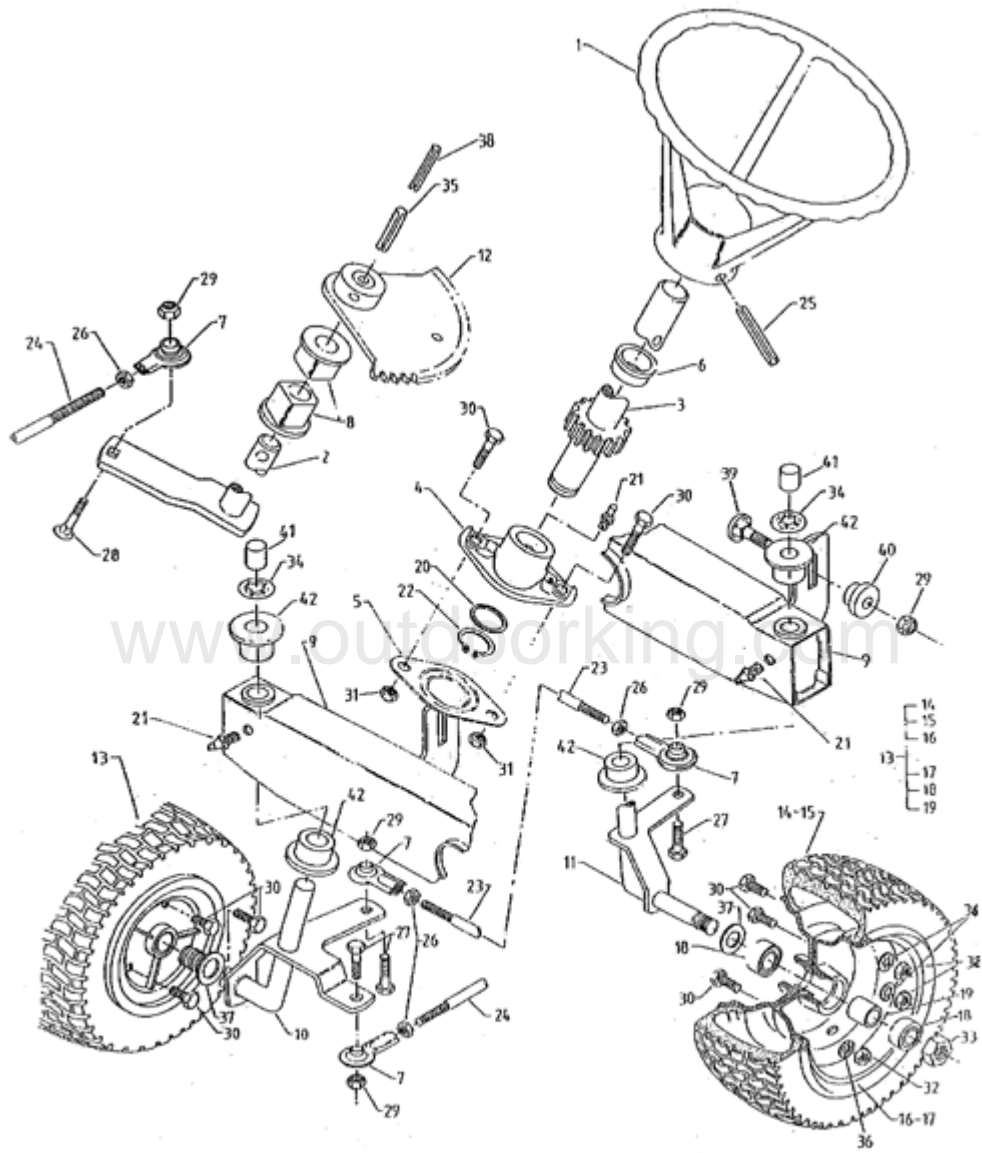

SPV- 59	Sheet 3
Rev. A	2/1/09/2001
Model:	Rancher Auto-Drive
Page:	143

Ref #	Part #	Description	Context Note	Foot Note	Qty	Min	Order
1	A07691	Steering Wheel			1		
2	A10396	Layshaft Assy.			1		
3	A10212	Steering Shaft Assy.			1		
4	A07953	Steering Mount Block			1		
5	A12288	Grease Tray			1		
6	A07675	Bush			1		
7	A07150	Tie Rod End			1		
8	A12530	Self Lube Bush			1		
9	A10703	Front Beam assembly			1		
10	A10393	R.H. Stub Axle Assy.			1		
11	A10394	L.H. Stub Axle Assy.			1		
12	A10432	Steering Segment Assy.			1		
13	A00791	Front Wheel Assy.			1		
14	A07572	Tyres			1		
15	A01687	Tubes			1		
16	A12511	Hub Male			1		
17	A07567	Hub Female			1		
18	A12514	Bearings			1		
19	A12512	Spacers			1		
20	A07948	Retainer Washer - Steering			1		
21	A07198	Grease Nipple			1		
22	A02289	Circlip			1		
23	A12549	Primary Tie Rod			1		
24	A12641	Secondary Tie Rod			1		
25	A04004	Roll Pin- 1/4" x 2 1/4"			1		
26	A02533	Nut- 3/8" unf Pressed Hex.			1		
27	A02189	Bolt- 3/8" x 1 1/2" unc. Hex.			1		
28	A07769	Bolt- 3/8" x 1-1/2" unc.cuphead			1		
29	A02008	Nyloc nut- 3/8" unc.Hex.			1		
30	A02083	Setscrews- 5/16" x 3/4" unc.hex.			1		
31	A02223	Nyloc nut- 5/16" unc.Hex.			1		
32	A02004	Nut- 5/16" unc.Hex.			1		
33	A02219	Nyloc nut- 5/8" unf.Hex.			1		
34	A02103	Ratchet plate- 5/8"			1		
35	A04003K	Roll Pin- 1/4" x 1-1/8"			1		
36	A02031K	Washer- 5/16" shakeproof			1		
37	A02149K	Washer- 5/8" x 1" x 16g.flat			1		
38	A04046	Roll pin- 5/32" x 1-1/4"			1		
39	A02217	Bolt- 3/8" x 1" unc.cuphead			1		
40	A12705	Deck arm bush			1		
41	A12776	Cap			1		
42	A07092	Bush			1