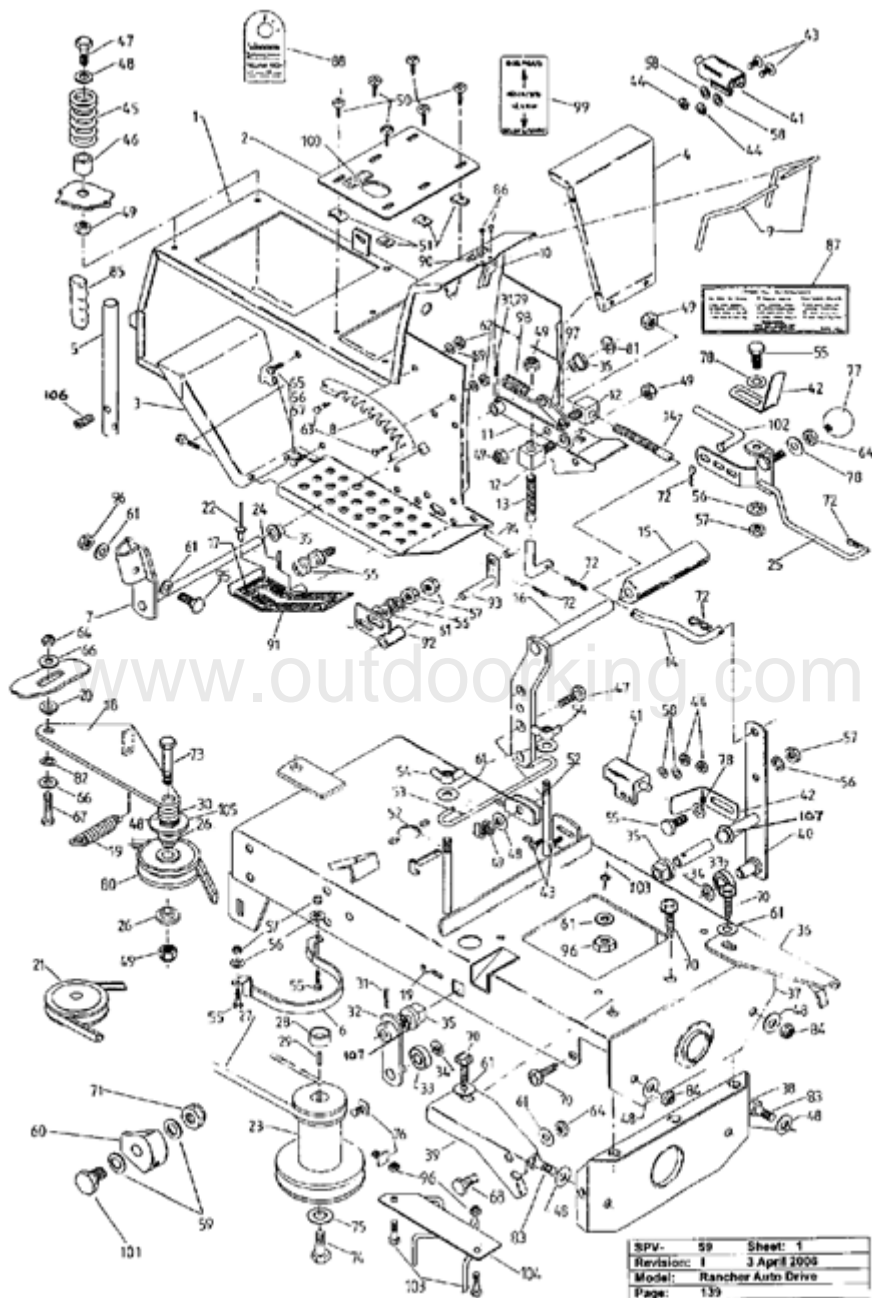

SPV-	59	Sheet:	1
Revision:	1	3 April	2004
Model:	Rancher Auto Drive		
Page:	139		

Ref #	Part #	Description	Context Note	Foot Note	Qty	Min Order
1	A10424	Chassis Rear Section Assy.			1	
2	A12676	Inspection Cover			1	
3	A12551	Guard RH.			1	
4	A12550	Guard LH.			1	
5	A10560	Cutterhead Lever assembly			1	
6	A10553	Belt guide assembly			1	
7	A10555	Engagement Arm Assembly.			1	
8	A12829	Height Adjustment Rack			1	
9	A12561	Firewall Beading			1	
10	A12714	Firewall Catch			1	
11	A10398	Arm Assembly.			1	
12	A07755	Swivel Block			1	
13	A12576	Cutterhead Lift Rod			1	
14	A12702	Disengagement Rod			1	
15	A05406	Brake Foot Rubber			1	
16	A10428	Brake Pedal Assembly.			1	
17	A12102	Pedal pad			1	
18	A10588	Jockey Arm assembly			1	
19	A12913	Jockey Arm spring			1	
20	A12923	Jockey Arm Pivot Bush			1	
21	A12618	Pulley			1	
22	A02175	Rivet- 73 AS 5-5			1	
23	A12320	Engine Pulley			1	
24	A04004	Roll pin- 1/4" x 2 1/4"			1	
25	A10409	Brake rod assembly			1	
26	A02474	Bearing Bush			1	
27	A12930	Drive Belt			1	
28	A12022	Pulley Spacer			1	
29	A16114	Key - Engine Pulley			1	
30	A07212	Spacer			1	
31	A04003	Roll pin- 1/4" x 1-1/8"			1	
32	A10399	Cutterhead Arm Assembly- RH.			1	
33	A02476	Bearing			1	
34	A2501124	Ratchet Plate			1	
35	A12530	Bush			1	
36	A12547	Nose Support L.H.			1	
37	A10573	Chassis Front Sub Assembly.			1	
38	A12532	Front Plate			1	
39	A12548	Nose Support R.H.			1	
40	A10400	Cutterhead Arm Assembly- LH.			1	
41	A12764	Safety switch			1	
42	A12762	Spring			1	
43	A04080	Screw- 3/16" x 5/8" mush.head			1	
44	A02193	Nyloc nut- 3/16" unc			1	
45	A12632	Spring - Seat			1	
46	A12417	Rubber Bush			1	
47	A02100	Bolt- 3/8" x 1-1/4" unc.hex			1	
48	A02033	Washer- 3/8" x 3/4" x 16g.flat			1