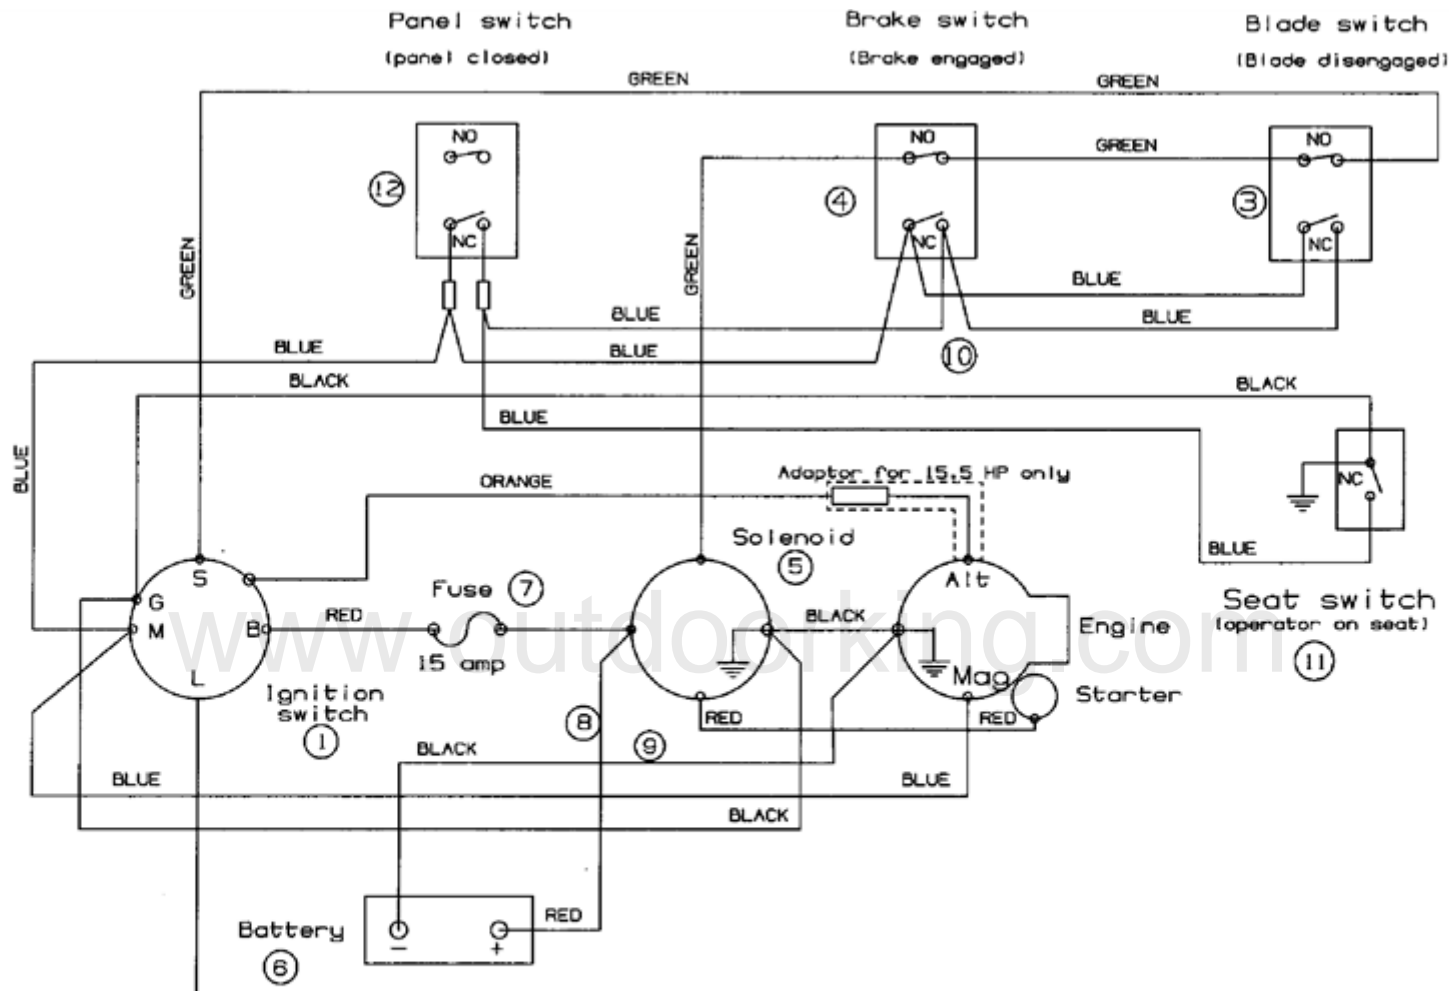

Ignition switch

Position	Circuit
Off	G + M + Blank
Run	Blank + B + L
Start	S + B + L

Note: as per terminal markings

SPV- 59	Sheet: 9
Rev. A	7 April 2004
Model: Rancher Auto-Drive	
Page: