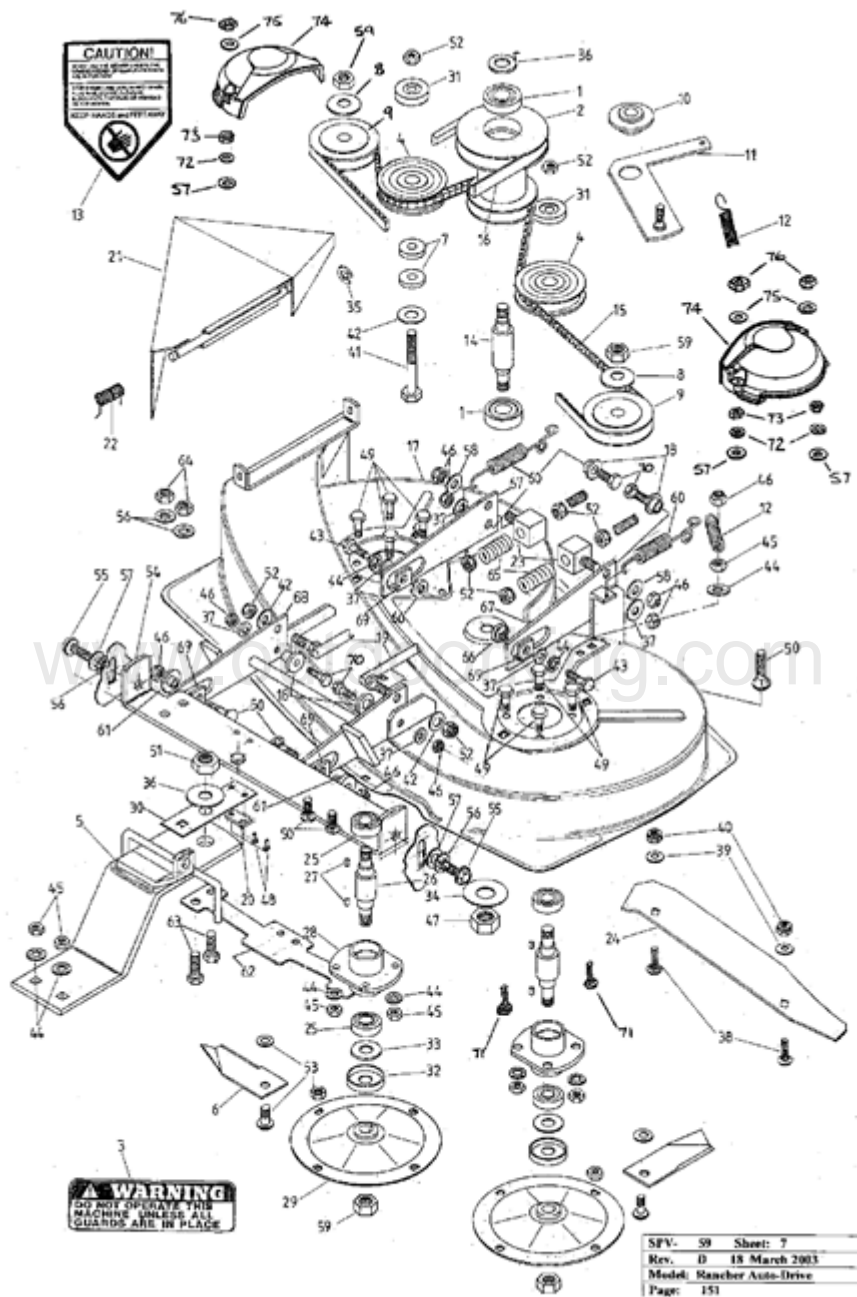

CAUTION!
NEVER OPERATE THE
MOWER WITHOUT THE
SAFETY DEVICES IN PLACE.
KEEP HANDS OFF THE
BLADES.

WARNING
DO NOT OPERATE THE
MOWER UNLESS ALL
GUARDS ARE IN PLACE.

SFV- 59	Sheet: 7
Rev. D	18 March 2003
Model:	Rancher Auto-Drive
Page:	151