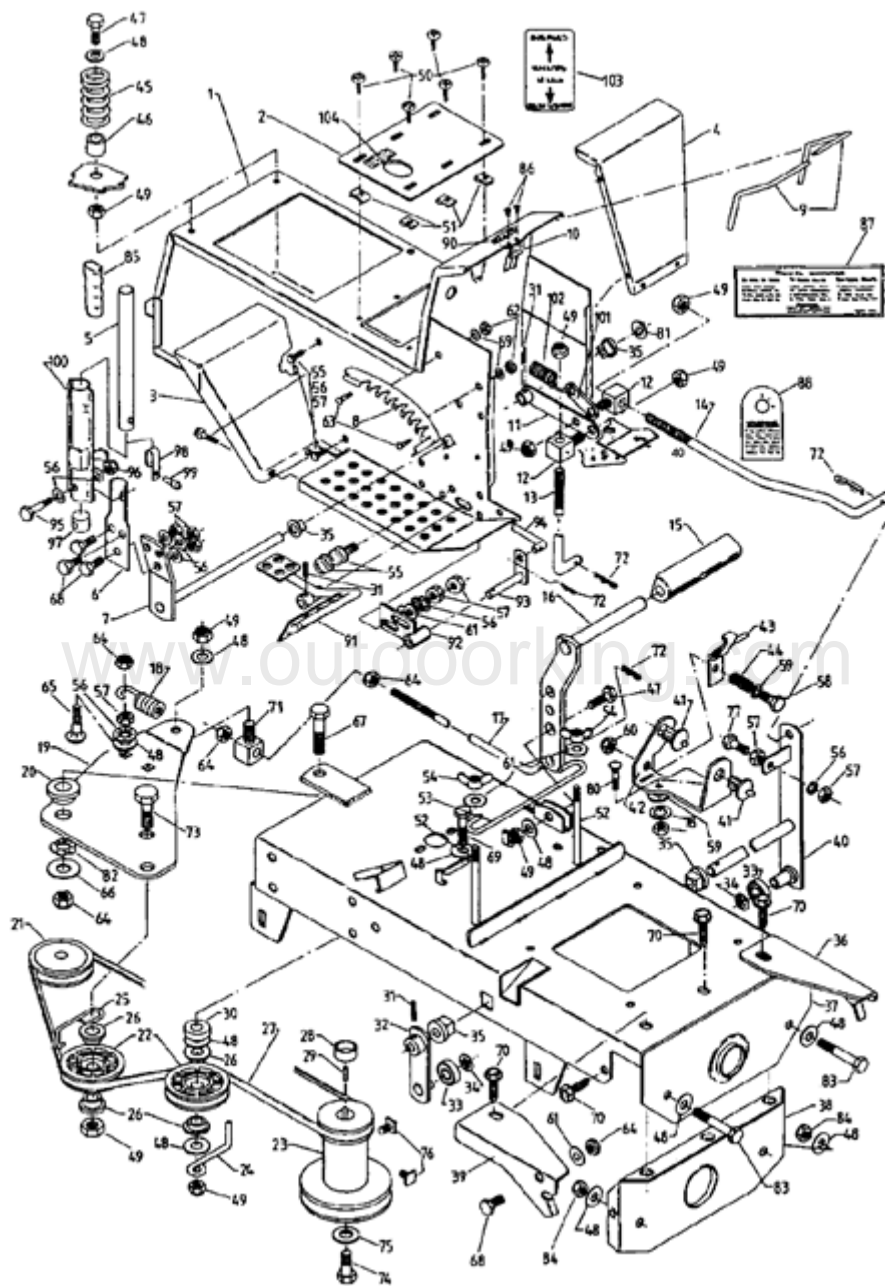

Ref #	Part #	Description	Context Note	Foot Note	Qty	Min Order
1	A10424	Chassis Rear Section Assy.			1	
2	A12676	Inspection Cover			1	
3	A12551	Guard RH.			1	
4	A12550	Guard LH.			1	
5	A10752	Cutterhead Lever			1	
6	A10562	Lever Bracket			1	
7	A10401	Engagement Arm Assembly			1	
8	A12546	Height Adjustment Rack			1	
9	A12561	Firewall Beading			1	
10	A12714	Firewall Catch			1	
11	A10398	Arm Assembly			1	
12	A07755	Swivel Block			1	
13	A12576	Cutterhead Lift Rod			1	
14	A12702	Disengagement Rod			1	
15	A05406	Brake Foot Rubber			1	
16	A10428	Brake Pedal Assembly.			1	
17	A12704	Clutch Rod			1	
18	A12671	Jockey Arm arm			1	
19	A12569	Jockey Arm			1	
20	A07715	Jockey Arm Pivot Bush			1	
21	A12618	Pulley			1	
22	A08585	Jockey Pulley			1	
23	A12320	Engine Pulley			1	
24	A07805	Belt Guide			1	
25	A12706	Drive belt retainer			1	
26	A02474	Bearing Bush			1	
27	A12696	Drive Belt			1	
28	A12022	Pulley Spacer			1	
29	A01493	Key - Engine Pulley			1	
30	A02520	Spacer			1	
31	A04003	Roll pin- 1/4" x 1-1/8"			1	
32	A10399	Cutterhead Arm Assembly- RH.			1	
33	A02476	Bearing			1	
34	250112	Ratchet Plate			1	
35	A12530	Bush			1	
36	A12547	Nose Support L.H.			1	
37	A10390	Chassis Front Sub Assembly.			1	
38	A12532	Front Plate			1	
39	A12548	Nose Support R.H.			1	
40	A10400	Cutterhead Arm Assembly- LH.			1	
41	A06406	Safety switch			1	
42	A12580	Safety Switch bracket			1	
43	A10407	Trigger Sub Assembly			1	
44	A12648	Trigger Spring			1	
45	A12632	Spring - Seat			1	
46	A12417	Rubber Bush			1	
47	A02100	Bolt- 3/8" x 1-1/4" unc.hex			1	
48	A02033	Washer- 3/8" x 3/4" x 16g.flat			1