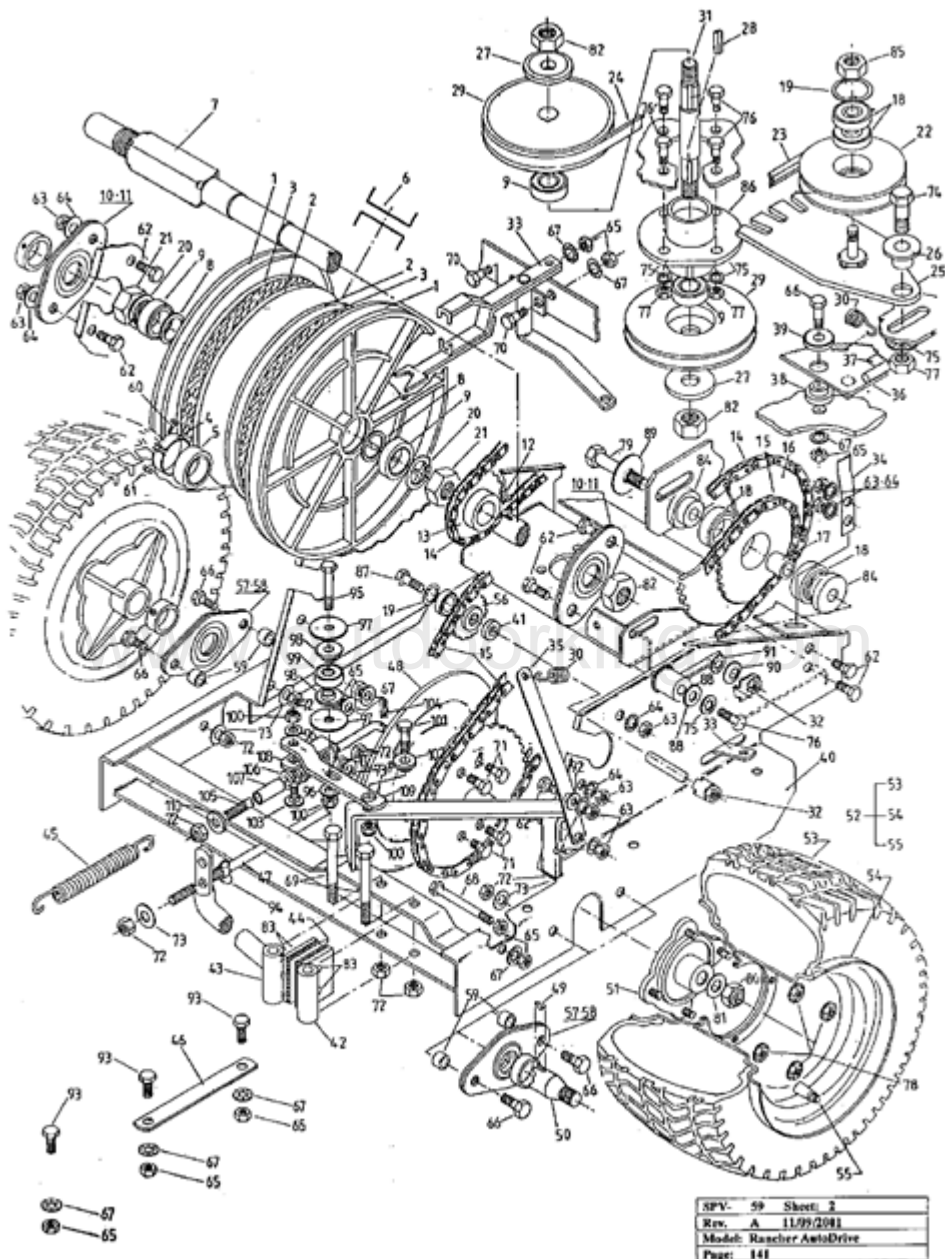

NPV- 59	Sheet: 2
Rev. A	11/09/2011
Model:	Rascher AutoDrive
Page:	141

Ref #	Part #	Description	Context Note	Foot Note	Qty	Min	Order
1	A12042	Drive plate			1		
2	A12041	Friction plate			1		
3	A12063	Friction disc			1		
4	A12394	Bearing clamp			1		
5	A12043	Thrust bearing			1		
6	A12276	Clip			1		
7	A12616	Drive shaft			1		
8	A12110	Shim			1		
9	A07744	Bearing			1		
10	A12064	Drive shaft bearing			1		
11	A12112	Bearing flangette PFL 2034			1		
12	A02051	Woodruff key- No:5051			1		
13	A12327	Sprocket			1		
14	A12639	Primary chain			1		
15	A12640	Secondary chain			1		
16	A10423	Idler sprocket assembly			1		
17	A12217	Spacer			1		
18	A02476	Bearing			1		
19	A08618	Circlip			1		
20	A1502520	Circlip			1		
21	A04024	Drive nut			1		
22	A12281	Return pulley			1		
23	A12316	Belt			1		
24	A12696	Belt			1		
25	A10312	Cam plate assembly			1		
26	A12313	Pivot bush			1		
27	A07195	Washer			1		
28	A07957	Key			1		
29	A12618	Idler pulley			1		
30	A12730	Spring-rack			1		
31	A07854	Idler pulley spindle			1		
32	A10268	Lock washer assembly			1		
33	A10591	Engagement lever assembly			1		
34	A12631	Spring finger			1		
35	A12628	Spring arm			1		
36	A10322	Rack assembly			1		
37	A12334	Decal- rack			1		
38	A12301	Pivot- rack			1		
39	A07763	Washer- special			1		
40	A10590	Auto-Drive frame assembly			1		
41	A12620	Spacer- jockey sprocket			1		
42	A10253	Brake caliper assembly			1		
43	A10417	Brake arm assembly			1		
44	A10566K	Brake pad			1		
45	A12719	Spring- brake arm			1		
46	A12732	Strip			1		
47	A12703	Brake rod			1		
48	A12610	Brake disc			1