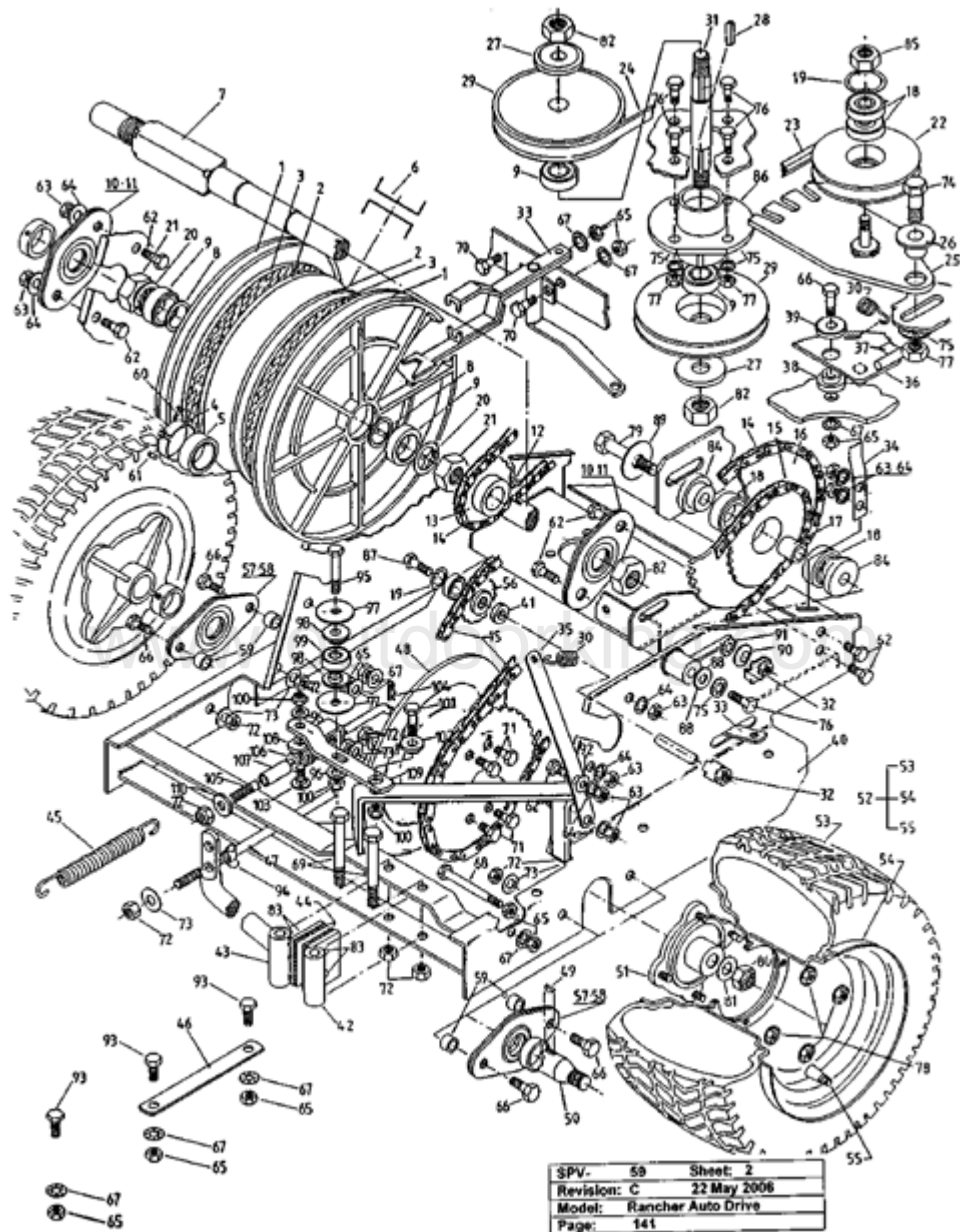

Ref #	Part #	Description	Context Note	Foot Note	Qty	Min	Order
1	A12042	Drive plate			1		
2	A12041	Friction plate			1		
3	A12063	Friction disc			1		
4	A12394	Bearing clamp			1		
5	A12043	Thrust bearing			1		
6	A12276	Clip			1		
7	A12616	Drive shaft			1		
8	A12110	Shim			1		
9	A07744	Bearing			1		
10	A12064	Drive shaft bearing			1		
11	A12112	Bearing flangette PFL 2034			1		
12	A02051	Woodruff key- No:5051			1		
13	A12327	Sprocket			1		
14	A12639	Primary chain			1		
15	A12640	Secondary chain			1		
16	A10423	Idler sprocket assembly			1		
17	A12217	Spacer			1		
18	A02476	Bearing			1		
19	A08618	Circlip			1		
20	A1502520	Circlip			1		
21	A04024	Drive nut			1		
22	A12281	Return pulley			1		
23	A12316	Belt			1		
24	A12930	Belt			1		
25	A10312	Cam plate assembly			1		
26	A12313	Pivot bush			1		
27	A07195	Washer			1		
28	A07597	Key			1		
29	A12618	Idler pulley			1		
30	A12730	Spring-rack			1		
31	A07854	Idler pulley spindle			1		
32	A10268	Lock washer assembly			1		
33	A10591	Engagement lever assembly			1		
34	A12631	Spring finger			1		
35	A12628	Spring arm			1		
36	A10322	Rack assembly			1		
37	A12334	Decal- rack			1		
38	A12301	Pivot- rack			1		
39	A07763	Washer- special			1		
40	A10590	Auto-Drive frame assembly			1		
41	A12620	Spacer- jockey sprocket			1		
42	A10253	Brake caliper assembly			1		
43	A10417	Brake arm assembly			1		
44	A10566K	Brake pad			1		
45	A12719	Spring- brake arm			1		
46	A12732	Strip			1		
47	A12703	Brake rod			1		
48	A12610	Brake disc			1