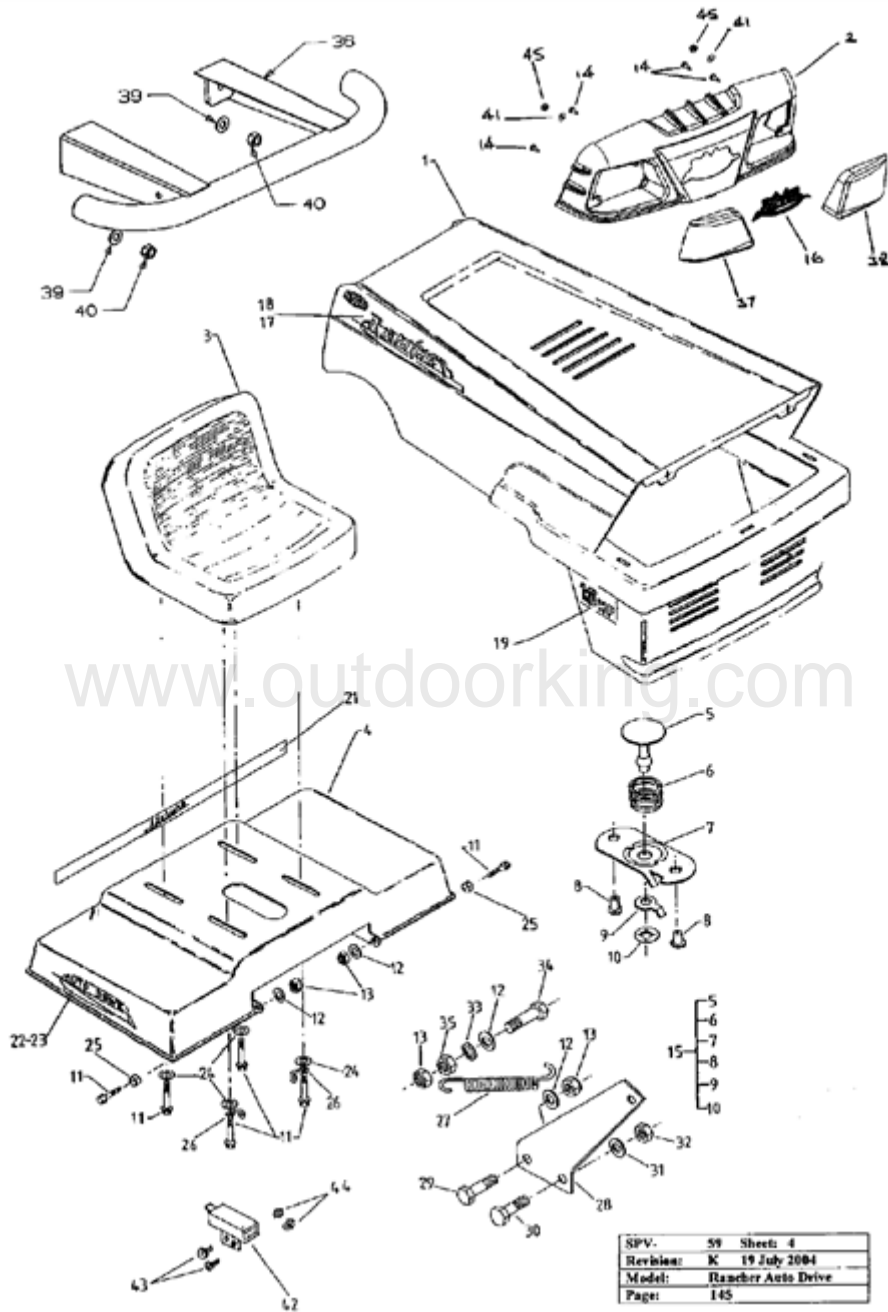

SPV:	59 Sheet 4
Revision:	K 19 July 2004
Model:	Rancher Auto Drive
Page:	145