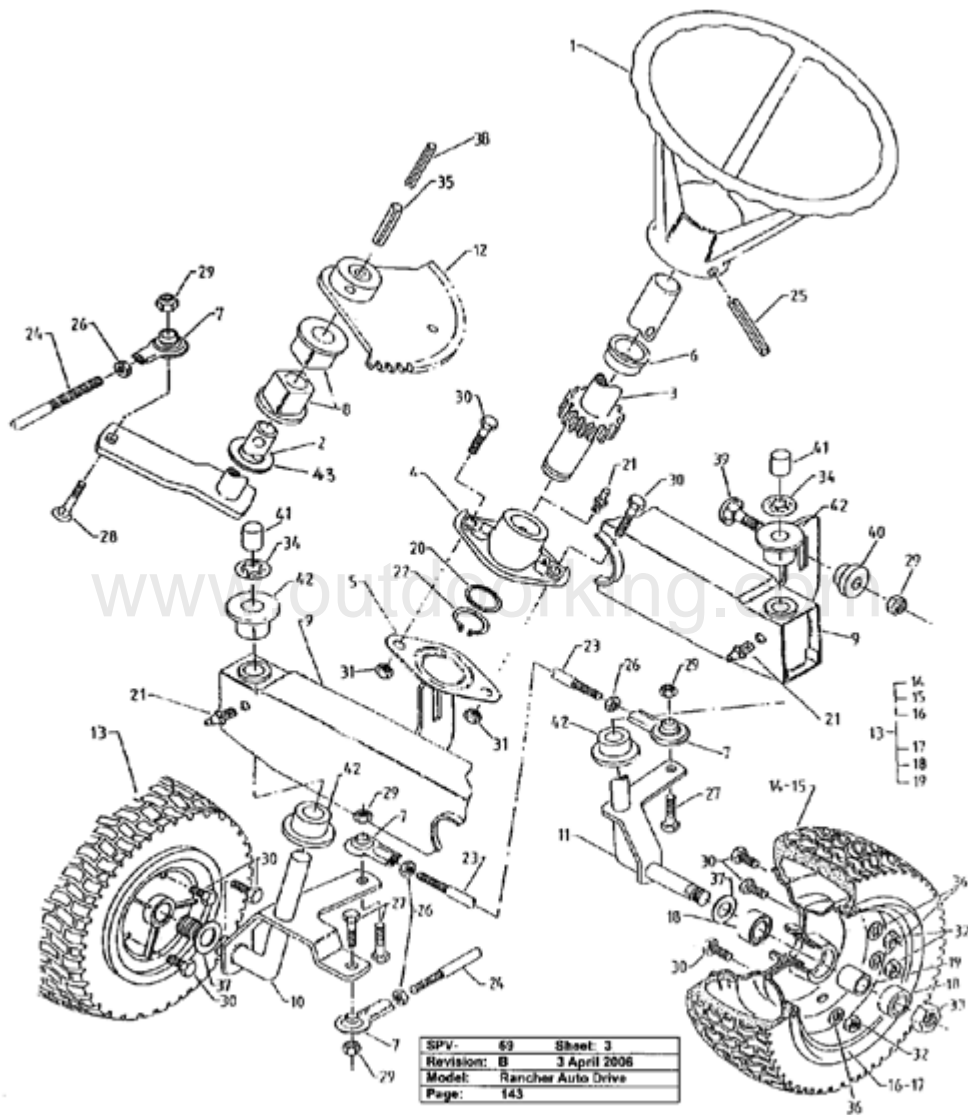

SPV-	69	Sheet: 3
Revision:	B	3 April 2006
Model:	Rancher Auto Drive	
Page:	143