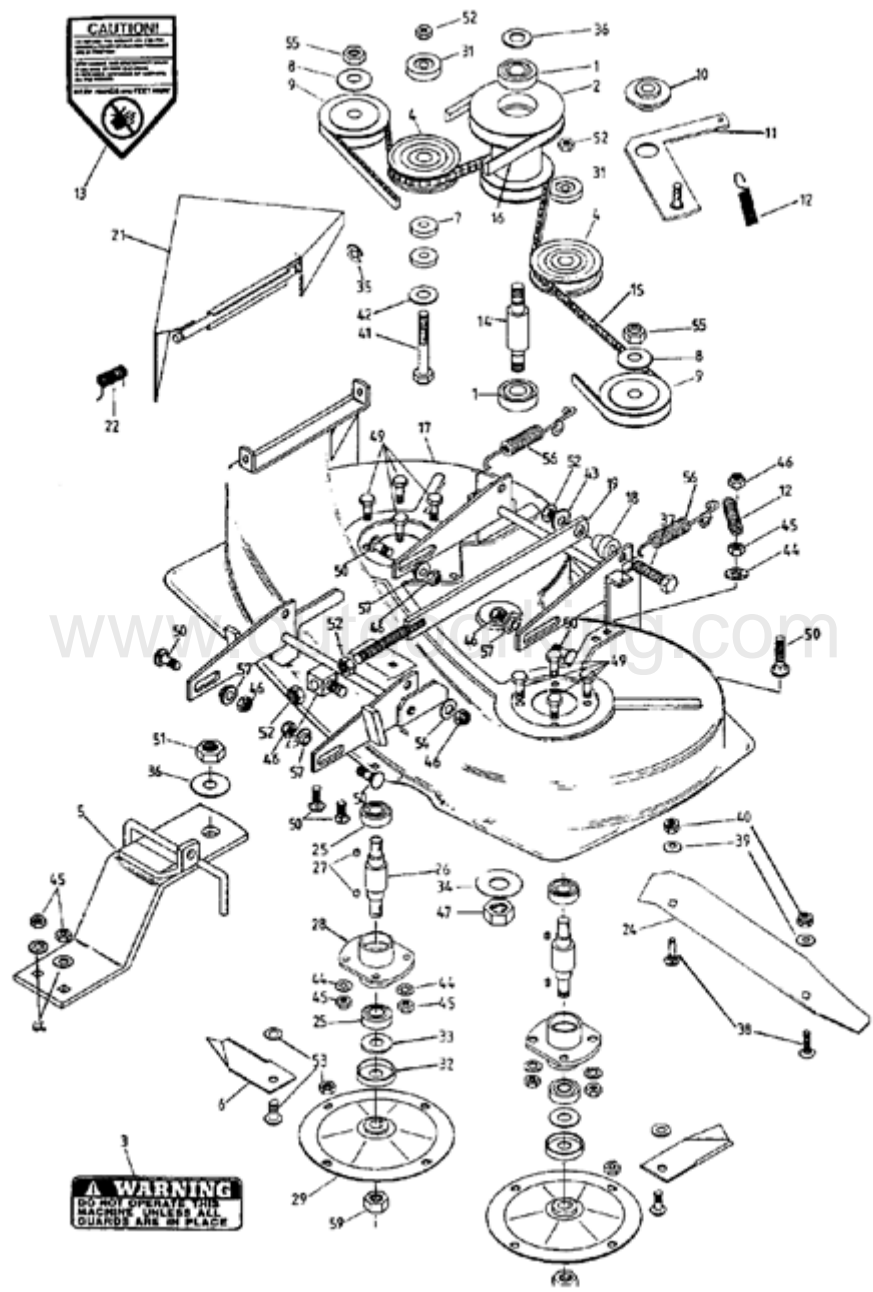

A WARNING
DO NOT OPERATE THIS MACHINE UNLESS ALL GUARDS ARE IN PLACE

Ref #	Part #	Description	Context Note	Foot Note	Qty	Min Order
1	A07830	Bearing			1	
2	A12434	Dual Pulley			1	
3	A12106	Decal - Warning			1	
4	A12439	Jockey Pulley			1	
5	A10413	Pulley Brace Assembly			1	
6	A07873	Blade			1	
7	A12057	Spacer			1	
8	A07195	Spindle Washer			1	
9	A07847	Pulley			1	
10	A12428	Spacer - Bottom			1	
11	A10376	Jockey Arm Assy.			1	
12	A07974	Spring - Jockey			1	
13	A02571	Decal - Caution			1	
14	A12433	Spindle - Dual Pulley			1	
15	A07878	Belt			1	
16	A07747	Belt			1	
17	A10416	38" Cutterhead Assy			1	
18	A12592	Bush - Con Bar			1	
19	A10414	Conbar Assy.			1	
20	A06124	Brake Pad			1	
21	A10379	Stone Guard Assy.			1	
22	A07752	Spring - Stone Guard			1	
23	A12574	Swivel Block			1	
24	A12445	Skirt			1	
25	A07744	Bearing - Blades Spindle			1	
26	A07854	Spindle - Blades			1	
27	A07597	Key			1	
28	A07848	Spindle - Housing			1	
29	A10000	Disc Assy.			1	
30	A12713	Brake Plate - 38"			1	
31	A12440	Cap - Jockey Pulley			1	
32	A07860	Bearing Cup			1	
33	A12110	Bearing Washer			1	
34	A05099	Spindle Washer			1	
35	A02282	'E' Retainer			1	
36	A02054	Washer- 5/8" x 1 1/4" x 14G			1	
37	A04070	Bolt- M12 x 1.75P x 40			1	
38	A02231	Bolt-5/16"x3/4"UNC Cup Head2			1	
39	A02030	Washer- 5/16"x5/8"x18G Flat			1	
40	A02223	Nyloc Nut- 5/16 UNC			1	
41	A04023	Bolt- M12 x 1.75P x 55			1	
42	7751122	Washer- 12 x 24 x 1.6			1	
43	A05341	Washer- 14 x 24 x3flat unc			1	
44	A02034	Washer- 3/8 Shakeproof			1	
45	A02007	Nut- 3/8 UNC Hex.			1	
46	A02008	Nyloc nut- 3/8 UNC Hex.			1	
47	A02021	Nut-5/8 UNF Hex. Locknut			1	
48	S2901195	Rivet- 73 SS 6-5			1