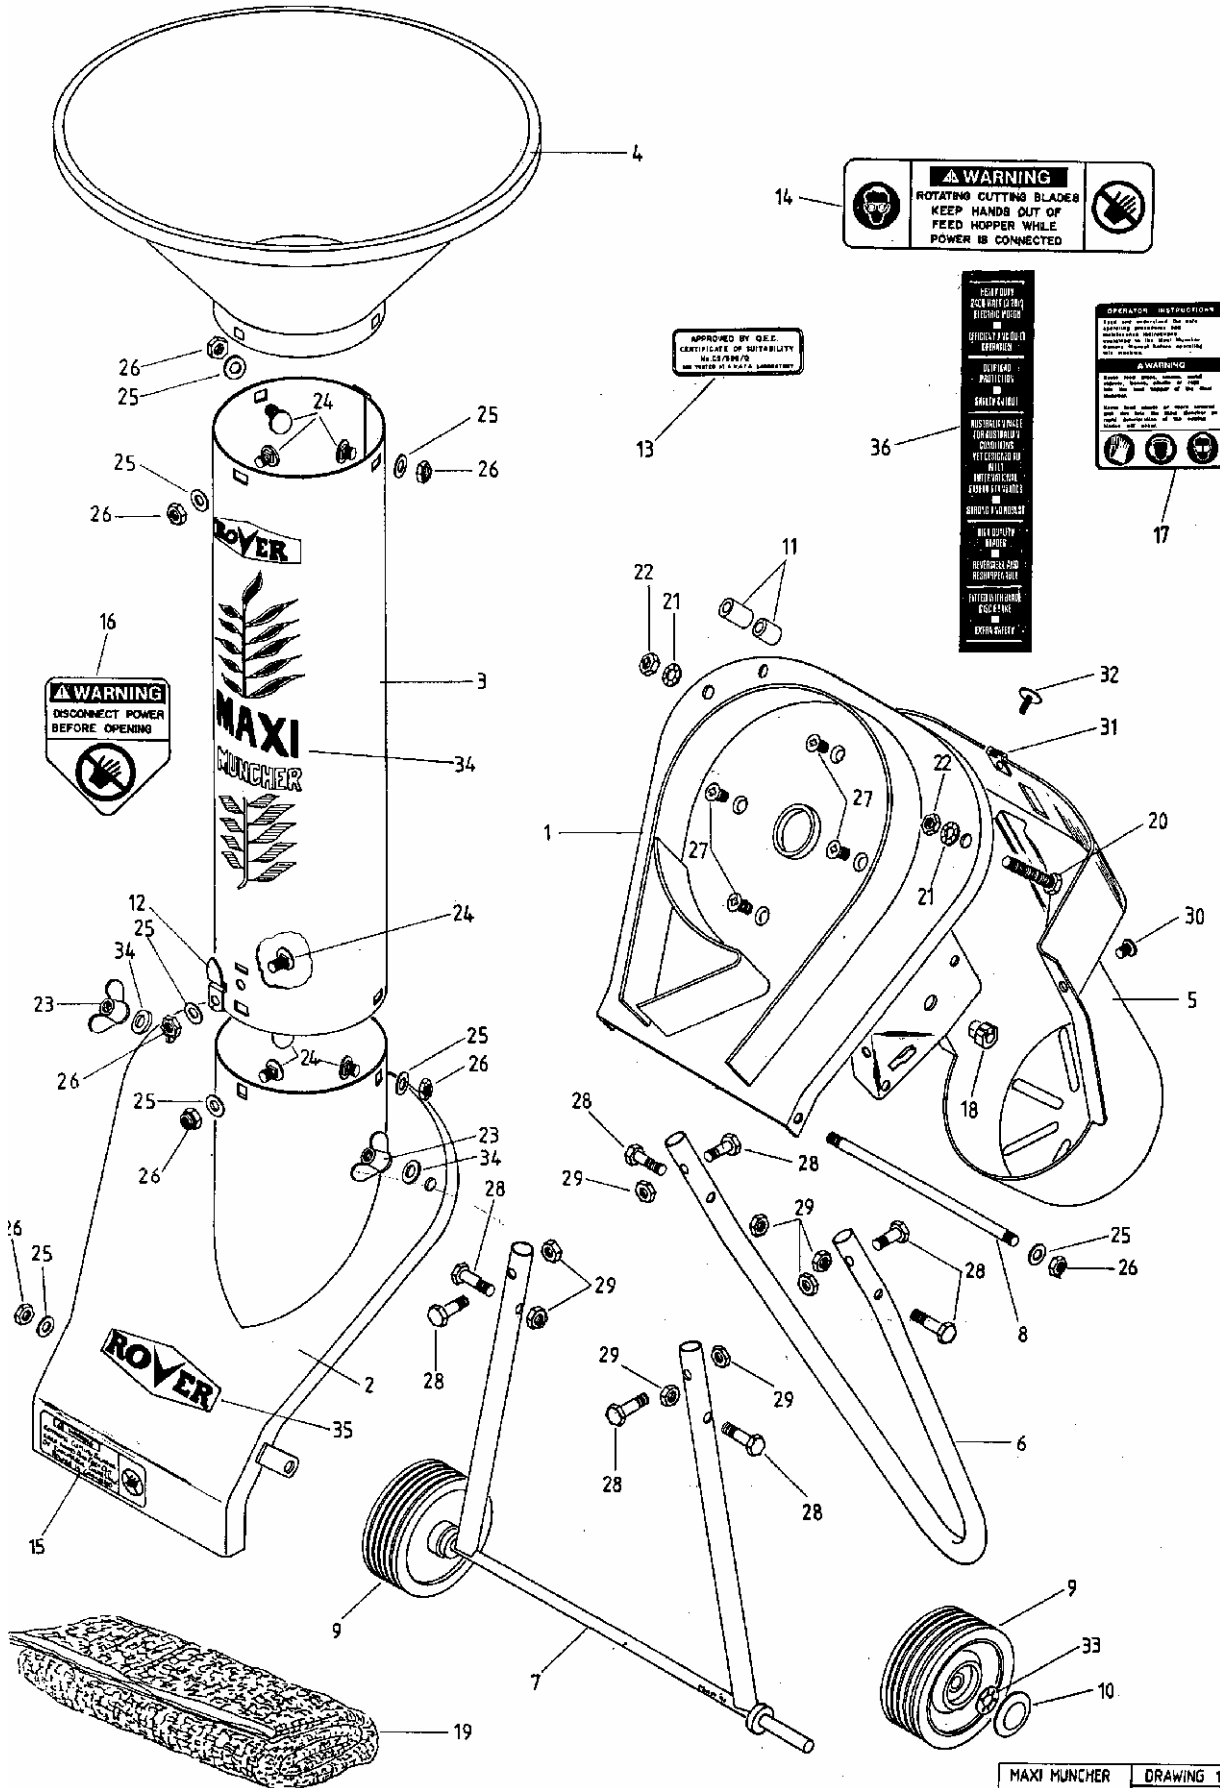

# SPARE PARTS VIEW

Maxi Muncher- models 09664

Body Work  
 SPV 56 Sheet 1

MAXI MUNCHER MODEL-9664	DRAWING 10F 2 SPV-56
----------------------------	-------------------------

MOWERS LIMITED  
GREAT STREET - GREAT FINCHAM  
ABN 11 000 257 303

# SPARE PARTS VIEW

Maxi Muncher- models 09664

Body Work

SPV 56 Sheet 1

2 of 2

Item	Part	Description	Qty
1	A10364	Base assembly	1
2	A10366	Top cover assmby	1
3	A12476	Feed tube	1
4	A12463	Feed hopper	1
5	A12475	Motor cover	1
6			
7			
8	A02146	Pivot bolt	2
9	A03186	Wheel- 6" plastic	2
10	A03188	Hub cap	2
11	A12486	Peg seal	1
12	A12497	Bag hook	1
13			
14	A12502	Decal- Warning hopper	1
15	A12501	Decal- Warning chute	1
16	A12504	Decal- Warning opening	2
17	A12500	Decal- Instructions	1
18	A12495	Heyco bush	1
19	A09563	Bag	1
20	A02116	Setscrew- 5/16" x 2" unc.hex	2
21	A02031	Washer- 5/16" shakeproof	2
22	A02004	Nut- 5/16" unc.hex	2
23	A02024	Wingnut- 5/16" unc.	2
24	A04057	Bolt- 1/4" x 11mm unc.cuphead	7
25	A02209	Washer- 1/4" x 5/8" x 18g.flat	9
26	A04063	Nyloc nut- 1/4" unc.half nut	9
27	A02125	Screw- 5/16" x 17mm unc.Csk.PH.M/T	4
28			
29			
30	A04061	Thread cutter- 1/4" x 3/4" pan/ph head	2
31	A04064	U' Nut- 3/16"	1
32	A02163	Screw- 3/16" x 1/2" mush.PH/head	1
33	A03092	Avdel star washer- 7301/0016	2
34	A12481	Decal- Maxi Muncher	1
35	A12507	Decal- Logo	1
36	A12506	Decal- Features	1